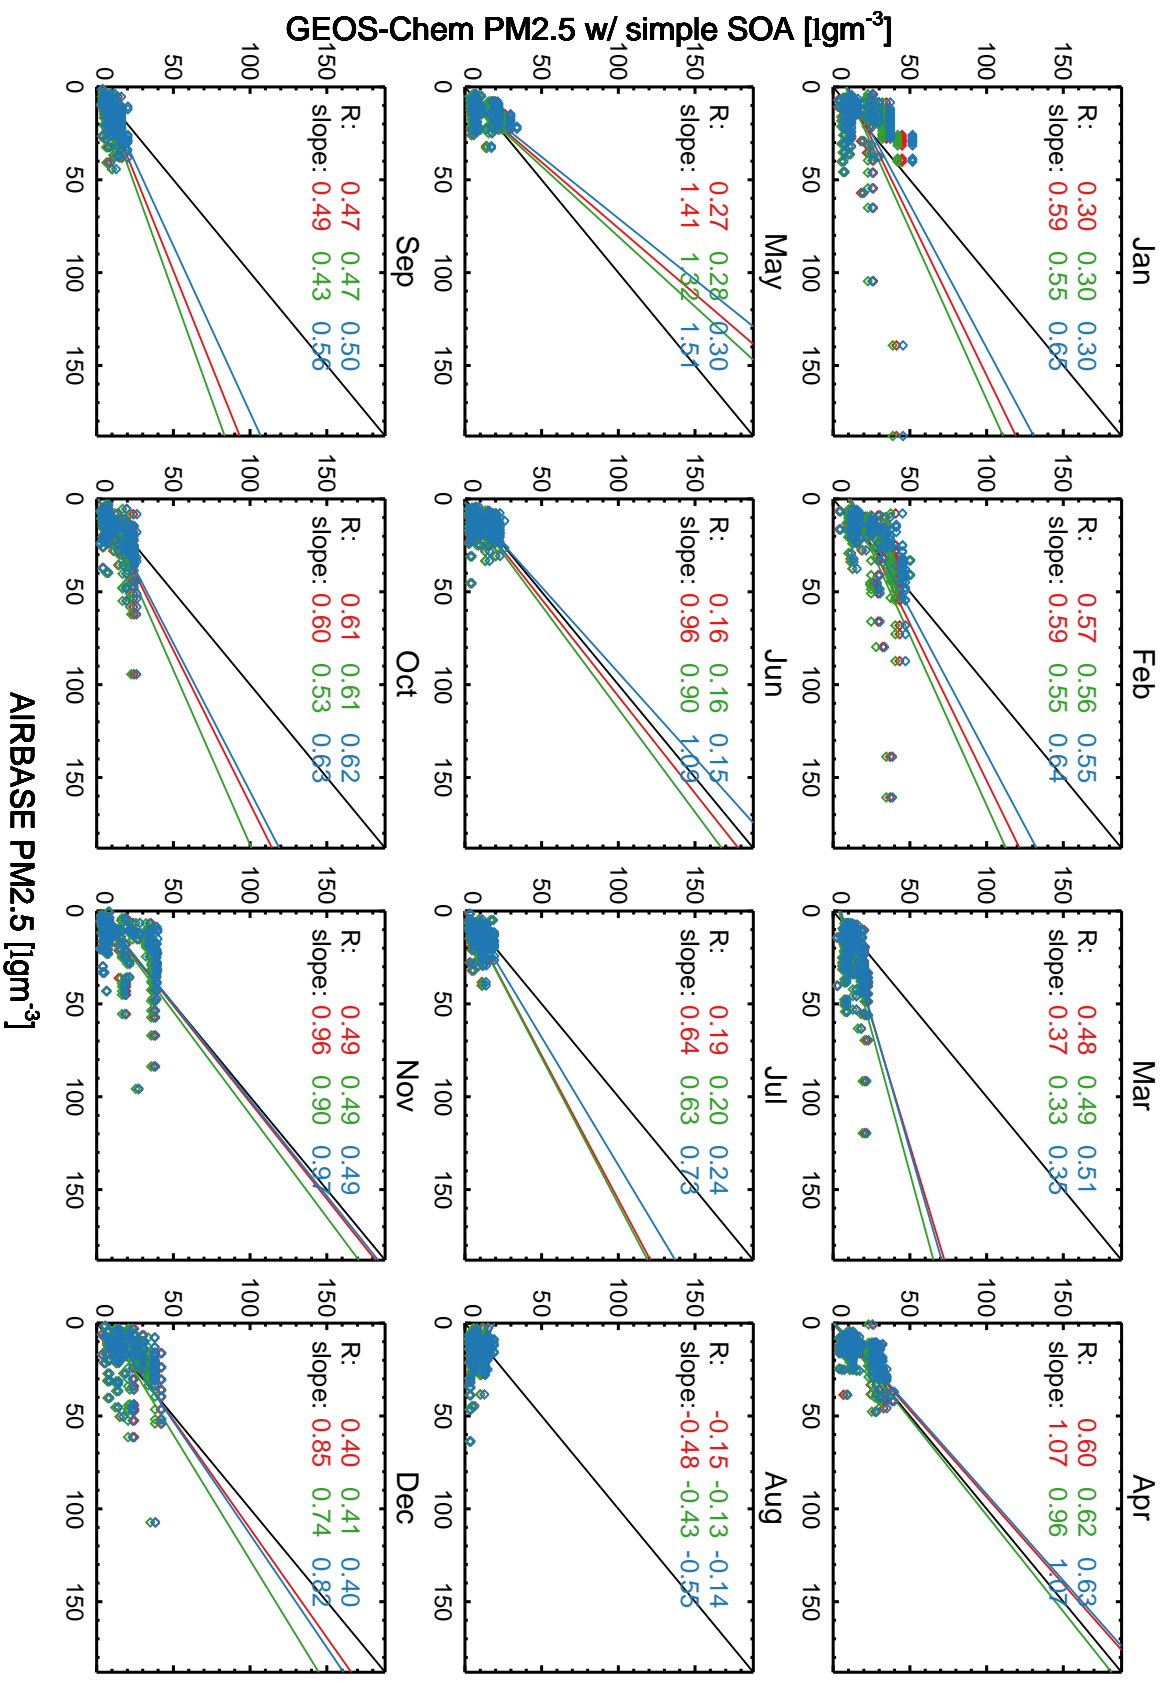

Red: GCC\_13.2.0 (2019); Green: GCC\_13.3.0 (2019); Blue: GCC\_13.4.0 (2019)

Red: GCC\_13.2.0 (2019); Green: GCC\_13.3.0 (2019); Blue: GCC\_13.4.0 (2019)

Red: GCC\_13.2.0 (2019); Green: GCC\_13.3.0 (2019); Blue: GCC\_13.4.0 (2019)

Red: GCC\_13.2.0 (2019); Green: GCC\_13.3.0 (2019); Blue: GCC\_13.4.0 (2019)