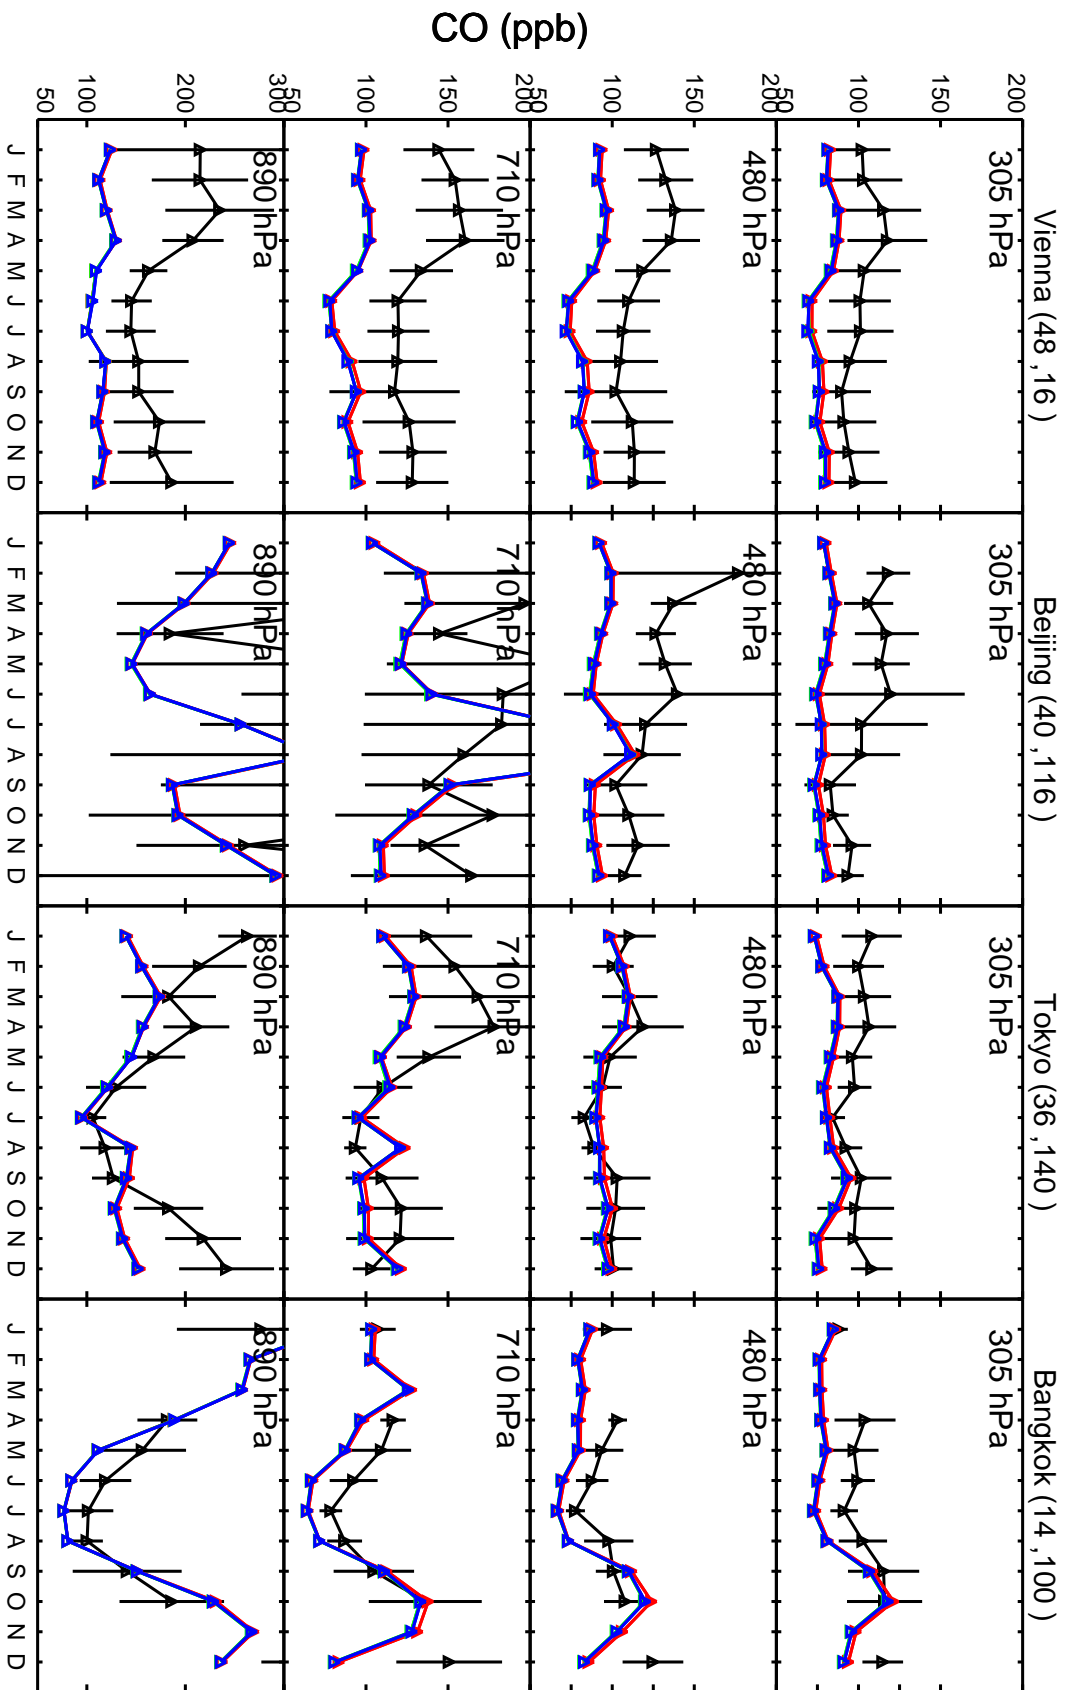

Red: GCC\_13.2.0 (2019); Green: GCC\_13.3.0 (2019); Blue: GCC\_13.4.0 (2019)

Red: GCC\_13.2.0 (2019); Green: GCC\_13.3.0 (2019); Blue: GCC\_13.4.0 (2019)

Red: GCC\_13.2.0 (2019); Green: GCC\_13.3.0 (2019); Blue: GCC\_13.4.0 (2019)

Red: GCC\_13.2.0 (2019); Green: GCC\_13.3.0 (2019); Blue: GCC\_13.4.0 (2019)