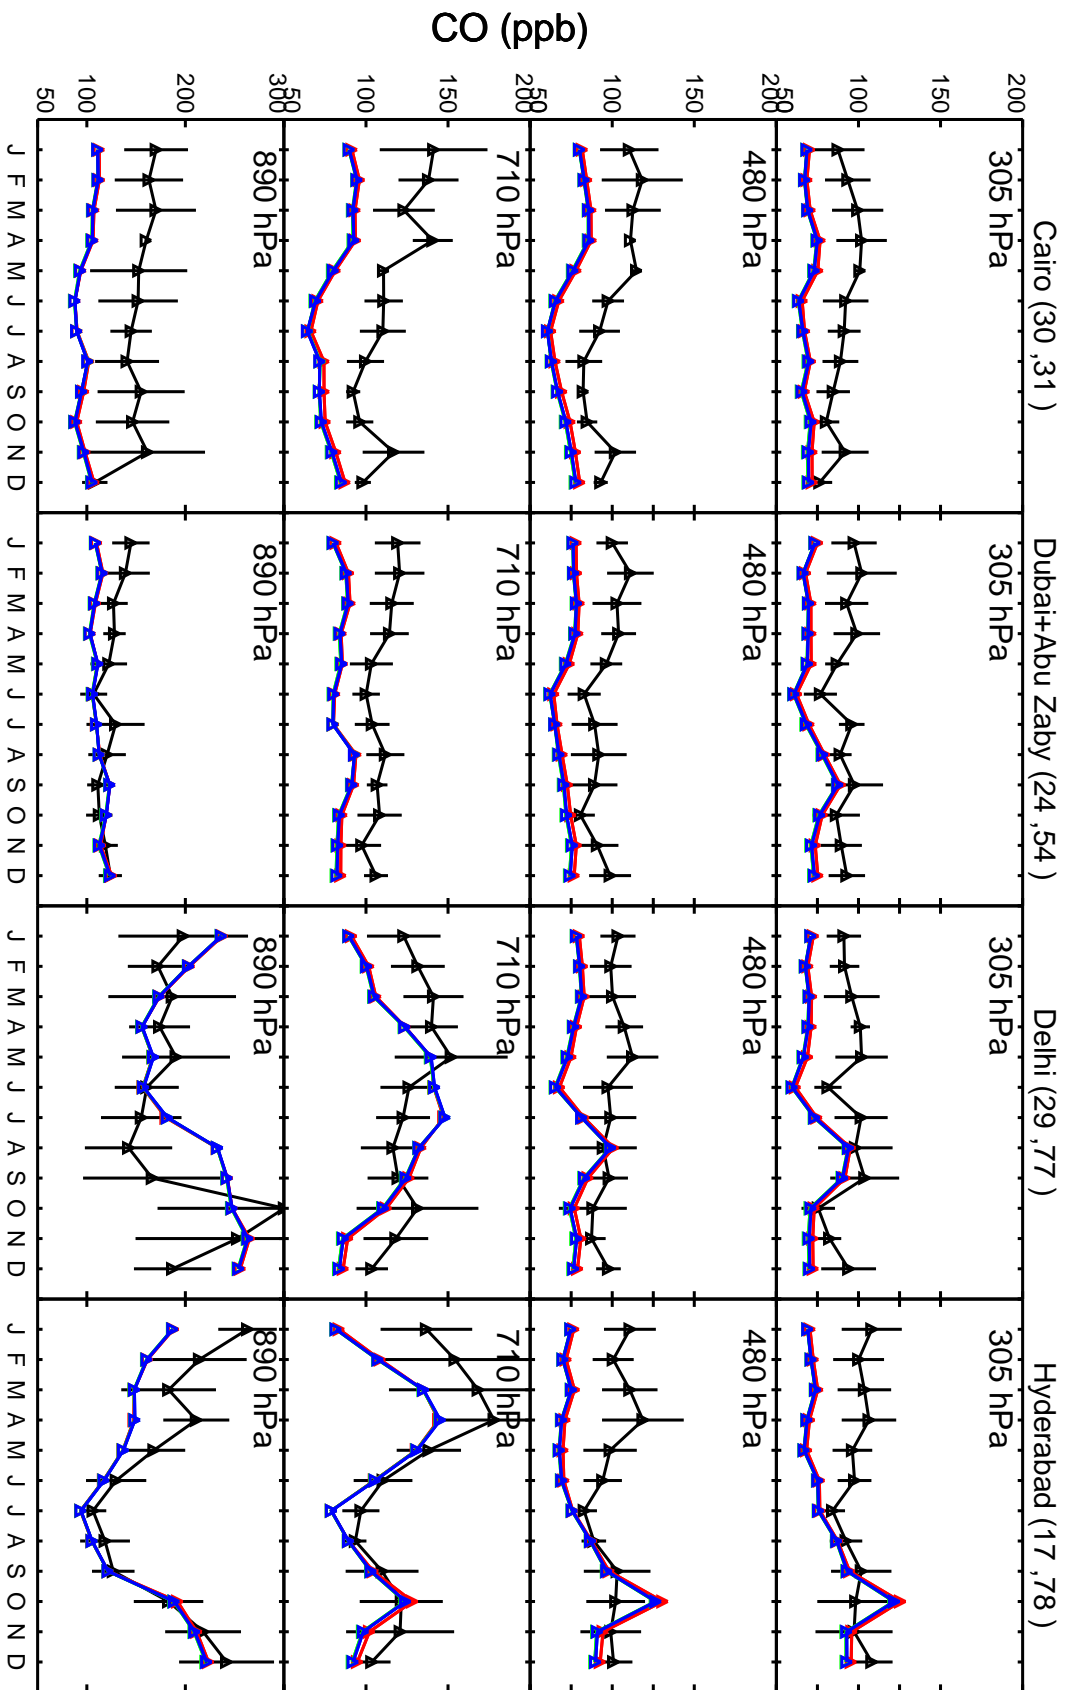

Red: GCC\_13.2.0 (2019); Green: GCC\_13.3.0 (2019); Blue: GCC\_13.4.0 (2019)

Red: GCC\_13.2.0 (2019); Green: GCC\_13.3.0 (2019); Blue: GCC\_13.4.0 (2019)

Red: GCC\_13.2.0 (2019); Green: GCC\_13.3.0 (2019); Blue: GCC\_13.4.0 (2019)

Red: GCC\_13.2.0 (2019); Green: GCC\_13.3.0 (2019); Blue: GCC\_13.4.0 (2019)