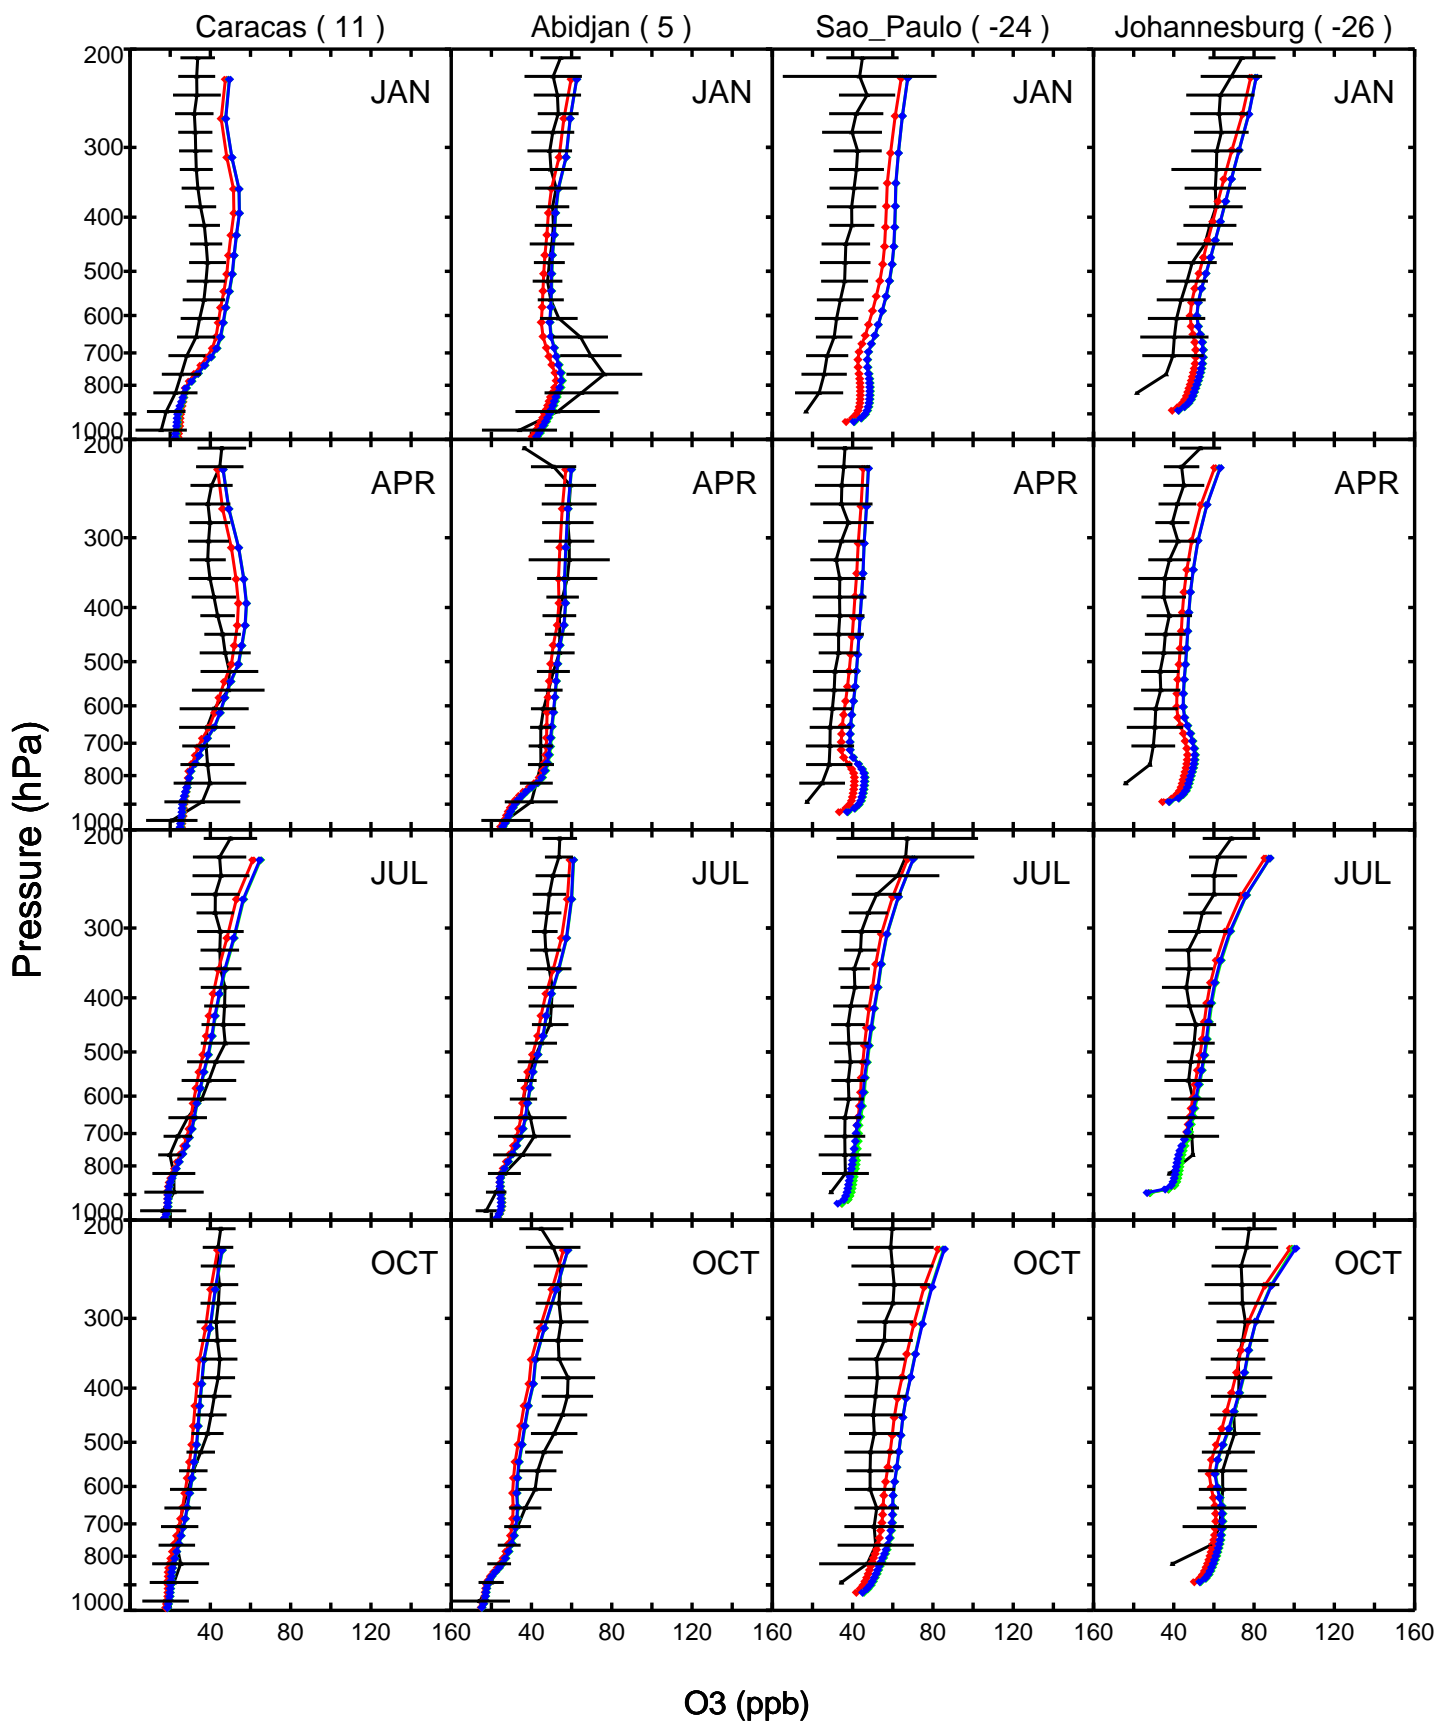

Red: GCC_13.2.0 (2019); Green: GCC_13.3.0 (2019); Blue: GCC_13.4.0 (2019)

Red: GCC_13.2.0 (2019); Green: GCC_13.3.0 (2019); Blue: GCC_13.4.0 (2019)

Red: GCC_13.2.0 (2019); Green: GCC_13.3.0 (2019); Blue: GCC_13.4.0 (2019)

Red: GCC_13.2.0 (2019); Green: GCC_13.3.0 (2019); Blue: GCC_13.4.0 (2019)

Red: GCC_13.2.0 (2019); Green: GCC_13.3.0 (2019); Blue: GCC_13.4.0 (2019)