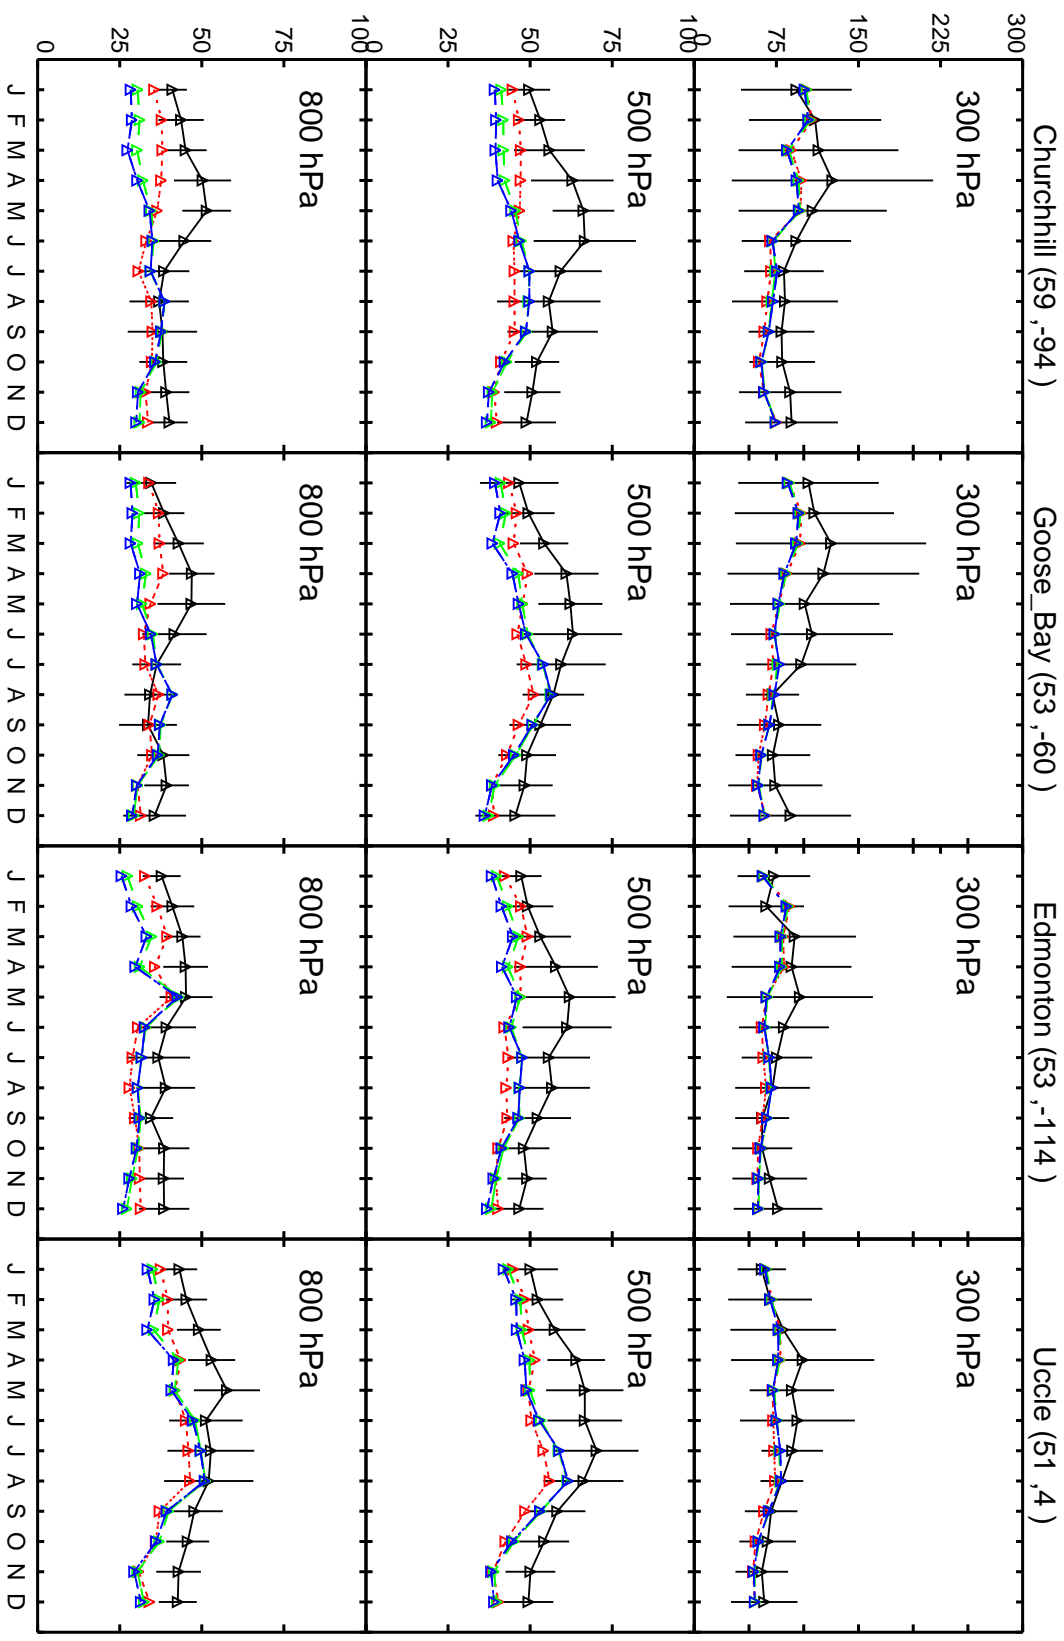

Red: GCC_13.2.0 (2019); Green: GCC_13.3.0 (2019); Blue: GCC_13.4.0 (2019)

Red: GCC_13.2.0 (2019); Green: GCC_13.3.0 (2019); Blue: GCC_13.4.0 (2019)

Red: GCC_13.2.0 (2019); Green: GCC_13.3.0 (2019); Blue: GCC_13.4.0 (2019)