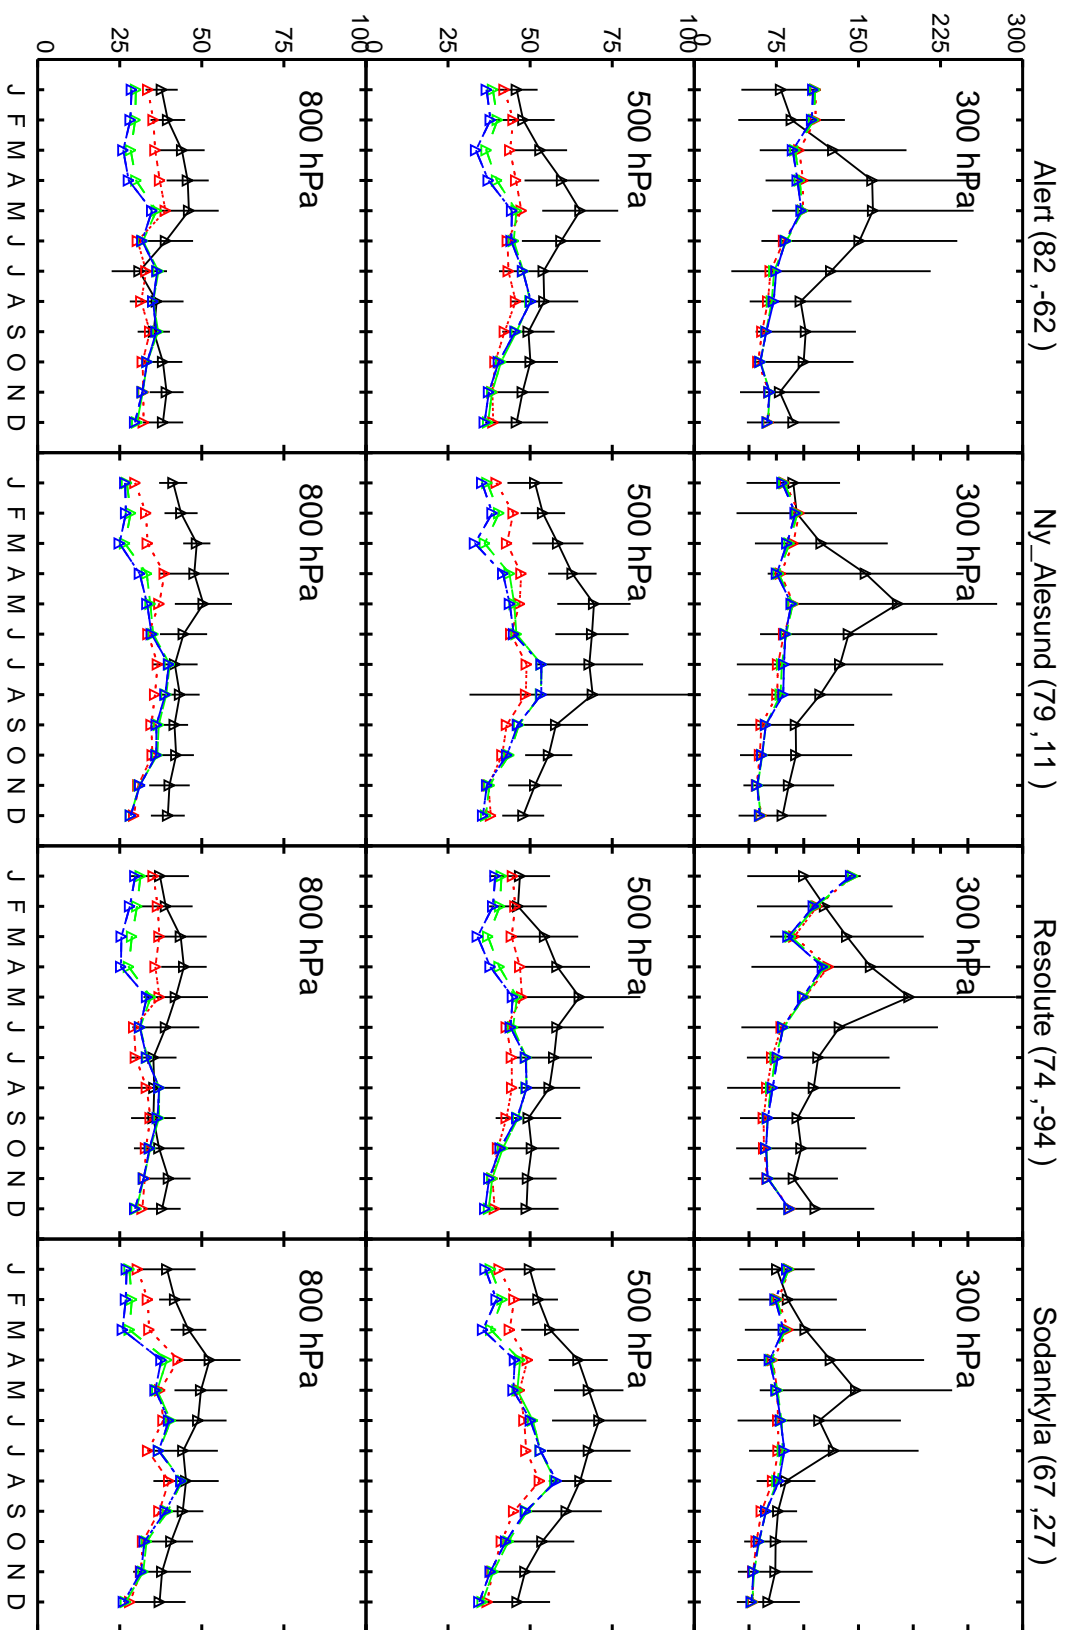

Red: GCC_13.2.0 (2019); Green: GCC_13.3.0 (2019); Blue: GCC_13.4.0 (2019)

Red: GCC_13.2.0 (2019); Green: GCC_13.3.0 (2019); Blue: GCC_13.4.0 (2019)

Red: GCC_13.2.0 (2019); Green: GCC_13.3.0 (2019); Blue: GCC_13.4.0 (2019)