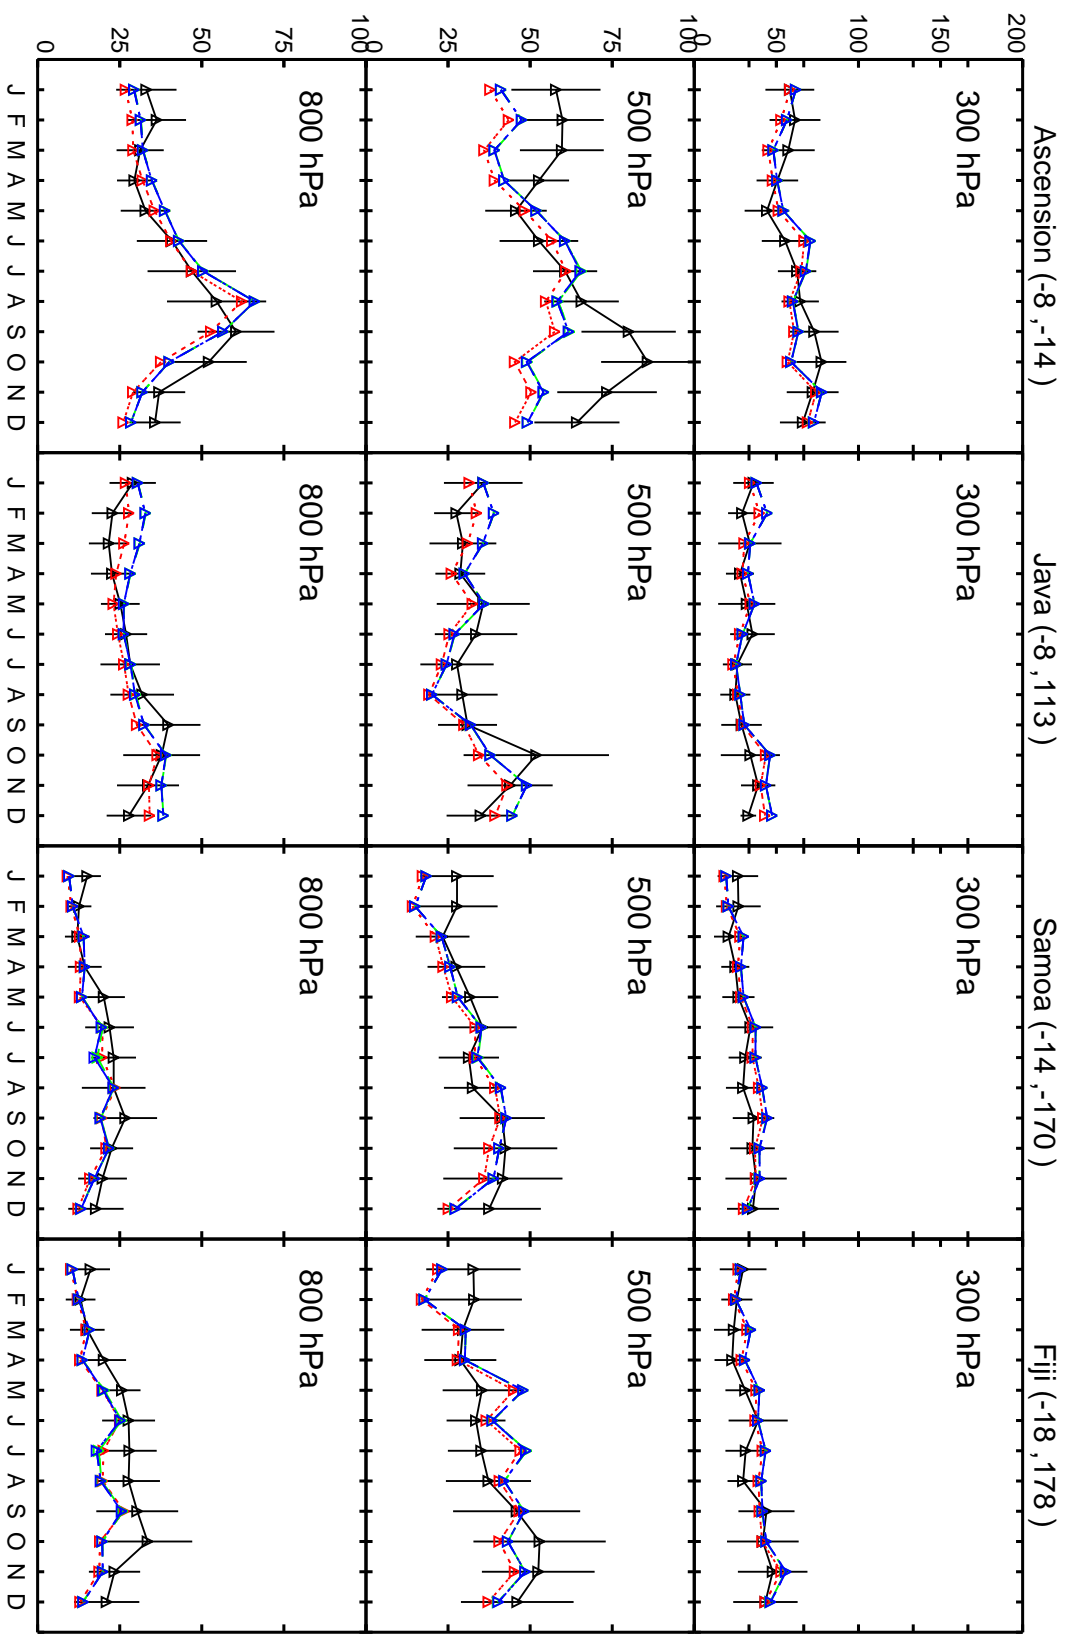

Red: GCC_13.2.0 (2019); Green: GCC_13.3.0 (2019); Blue: GCC_13.4.0 (2019)

Red: GCC_13.2.0 (2019); Green: GCC_13.3.0 (2019); Blue: GCC_13.4.0 (2019)

Red: GCC_13.2.0 (2019); Green: GCC_13.3.0 (2019); Blue: GCC_13.4.0 (2019)