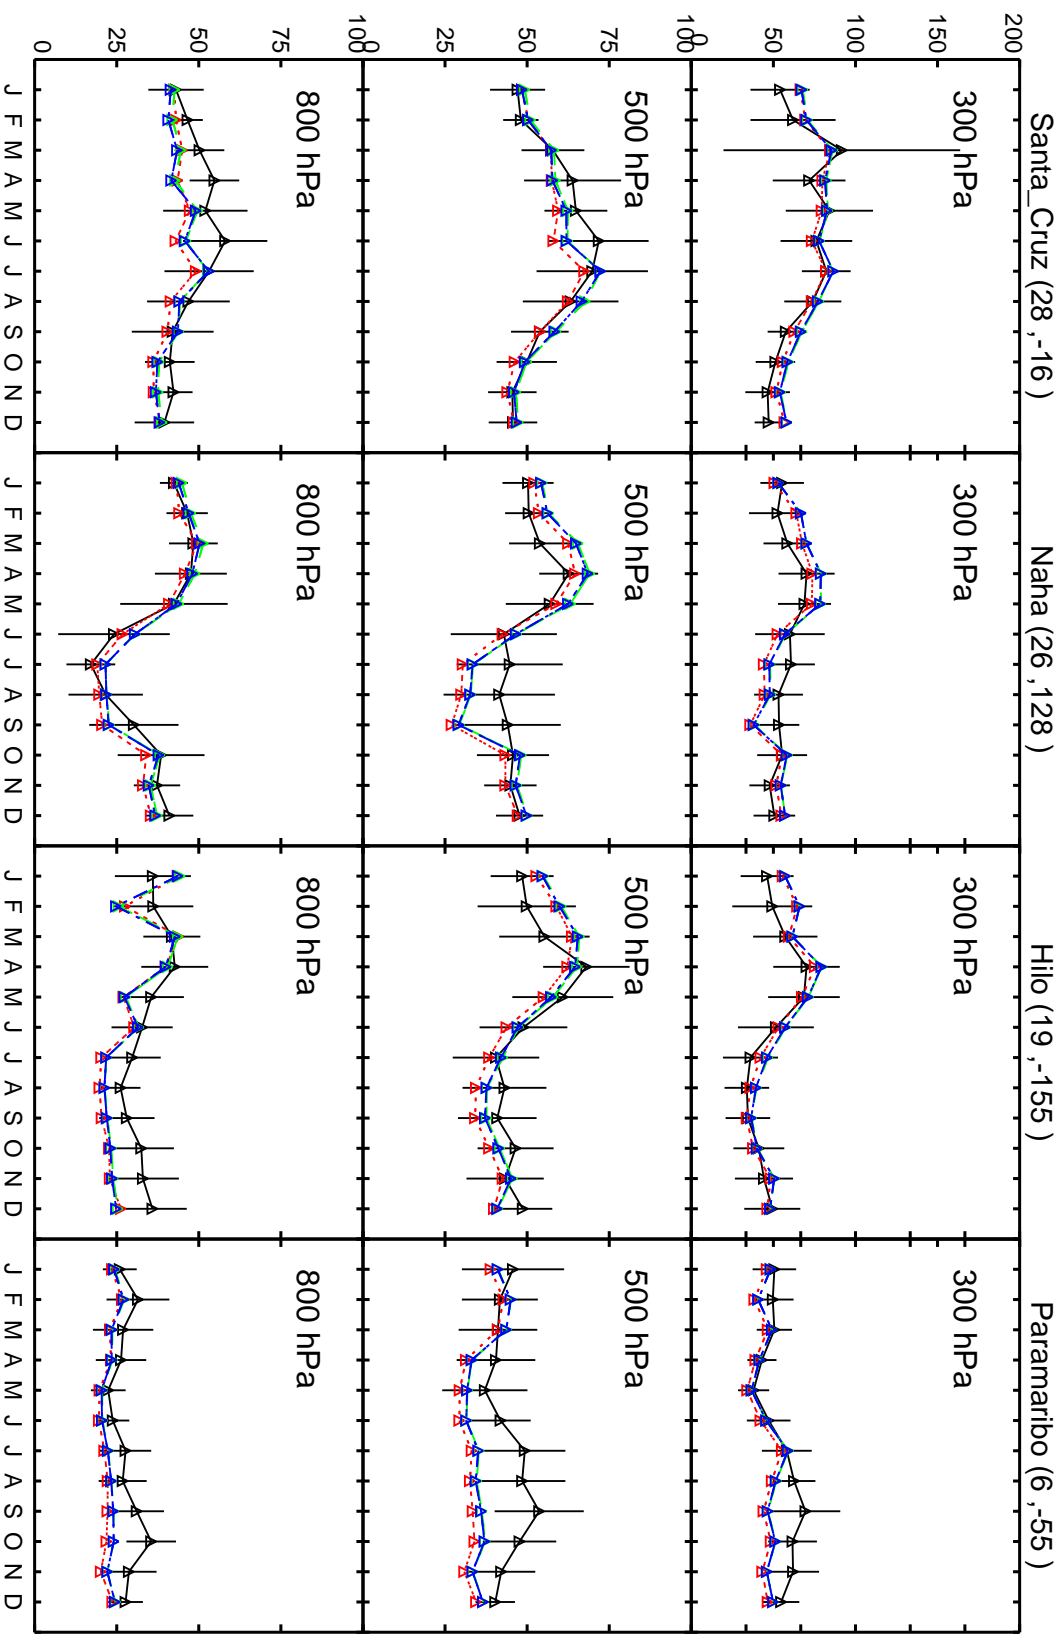

Red: GCC_13.2.0 (2019); Green: GCC_13.3.0 (2019); Blue: GCC_13.4.0 (2019)

Red: GCC_13.2.0 (2019); Green: GCC_13.3.0 (2019); Blue: GCC_13.4.0 (2019)

Red: GCC_13.2.0 (2019); Green: GCC_13.3.0 (2019); Blue: GCC_13.4.0 (2019)