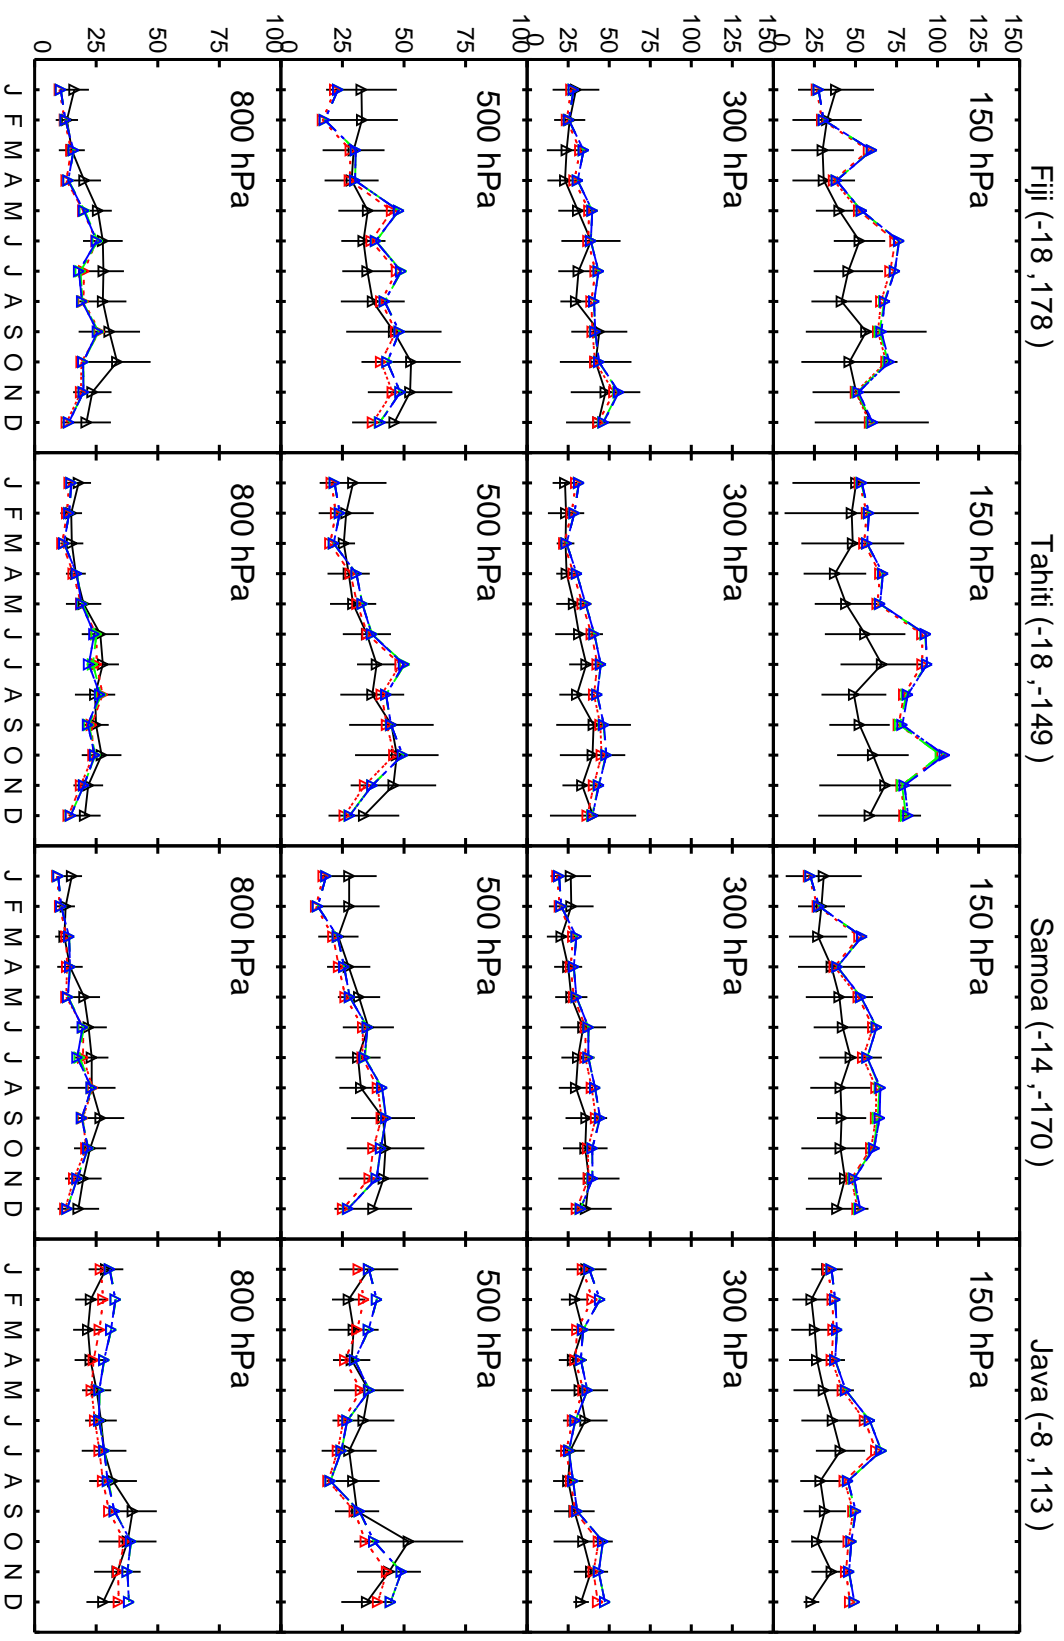

Red: GCC_13.2.0 (2019); Green: GCC_13.3.0 (2019); Blue: GCC_13.4.0 (2019)

Red: GCC_13.2.0 (2019); Green: GCC_13.3.0 (2019); Blue: GCC_13.4.0 (2019)