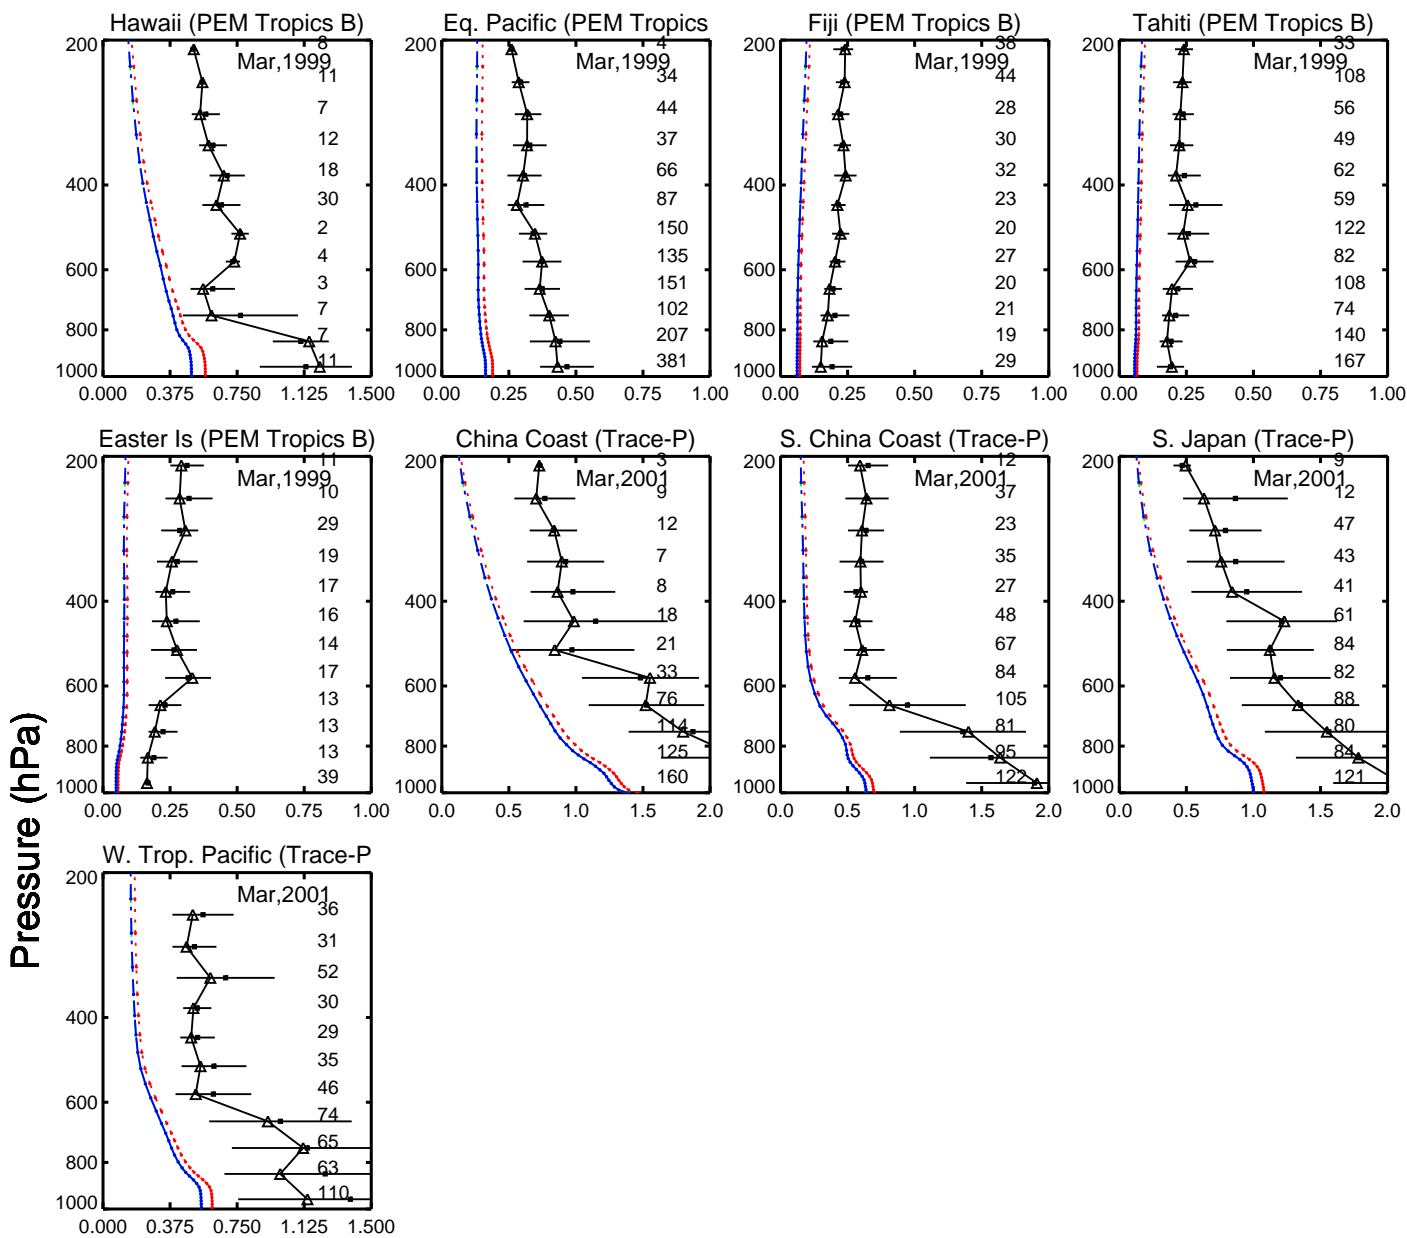

Red: GCC_13.2.0 (2019); Green: GCC_13.3.0 (2019); Blue: GCC_13.4.0 (2019)

C2H6 (ppb)

Red: GCC_13.2.0 (2019); Green: GCC_13.3.0 (2019); Blue: GCC_13.4.0 (2019)

Red: GCC_13.2.0 (2019); Green: GCC_13.3.0 (2019); Blue: GCC_13.4.0 (2019)

C2H6 (ppb)