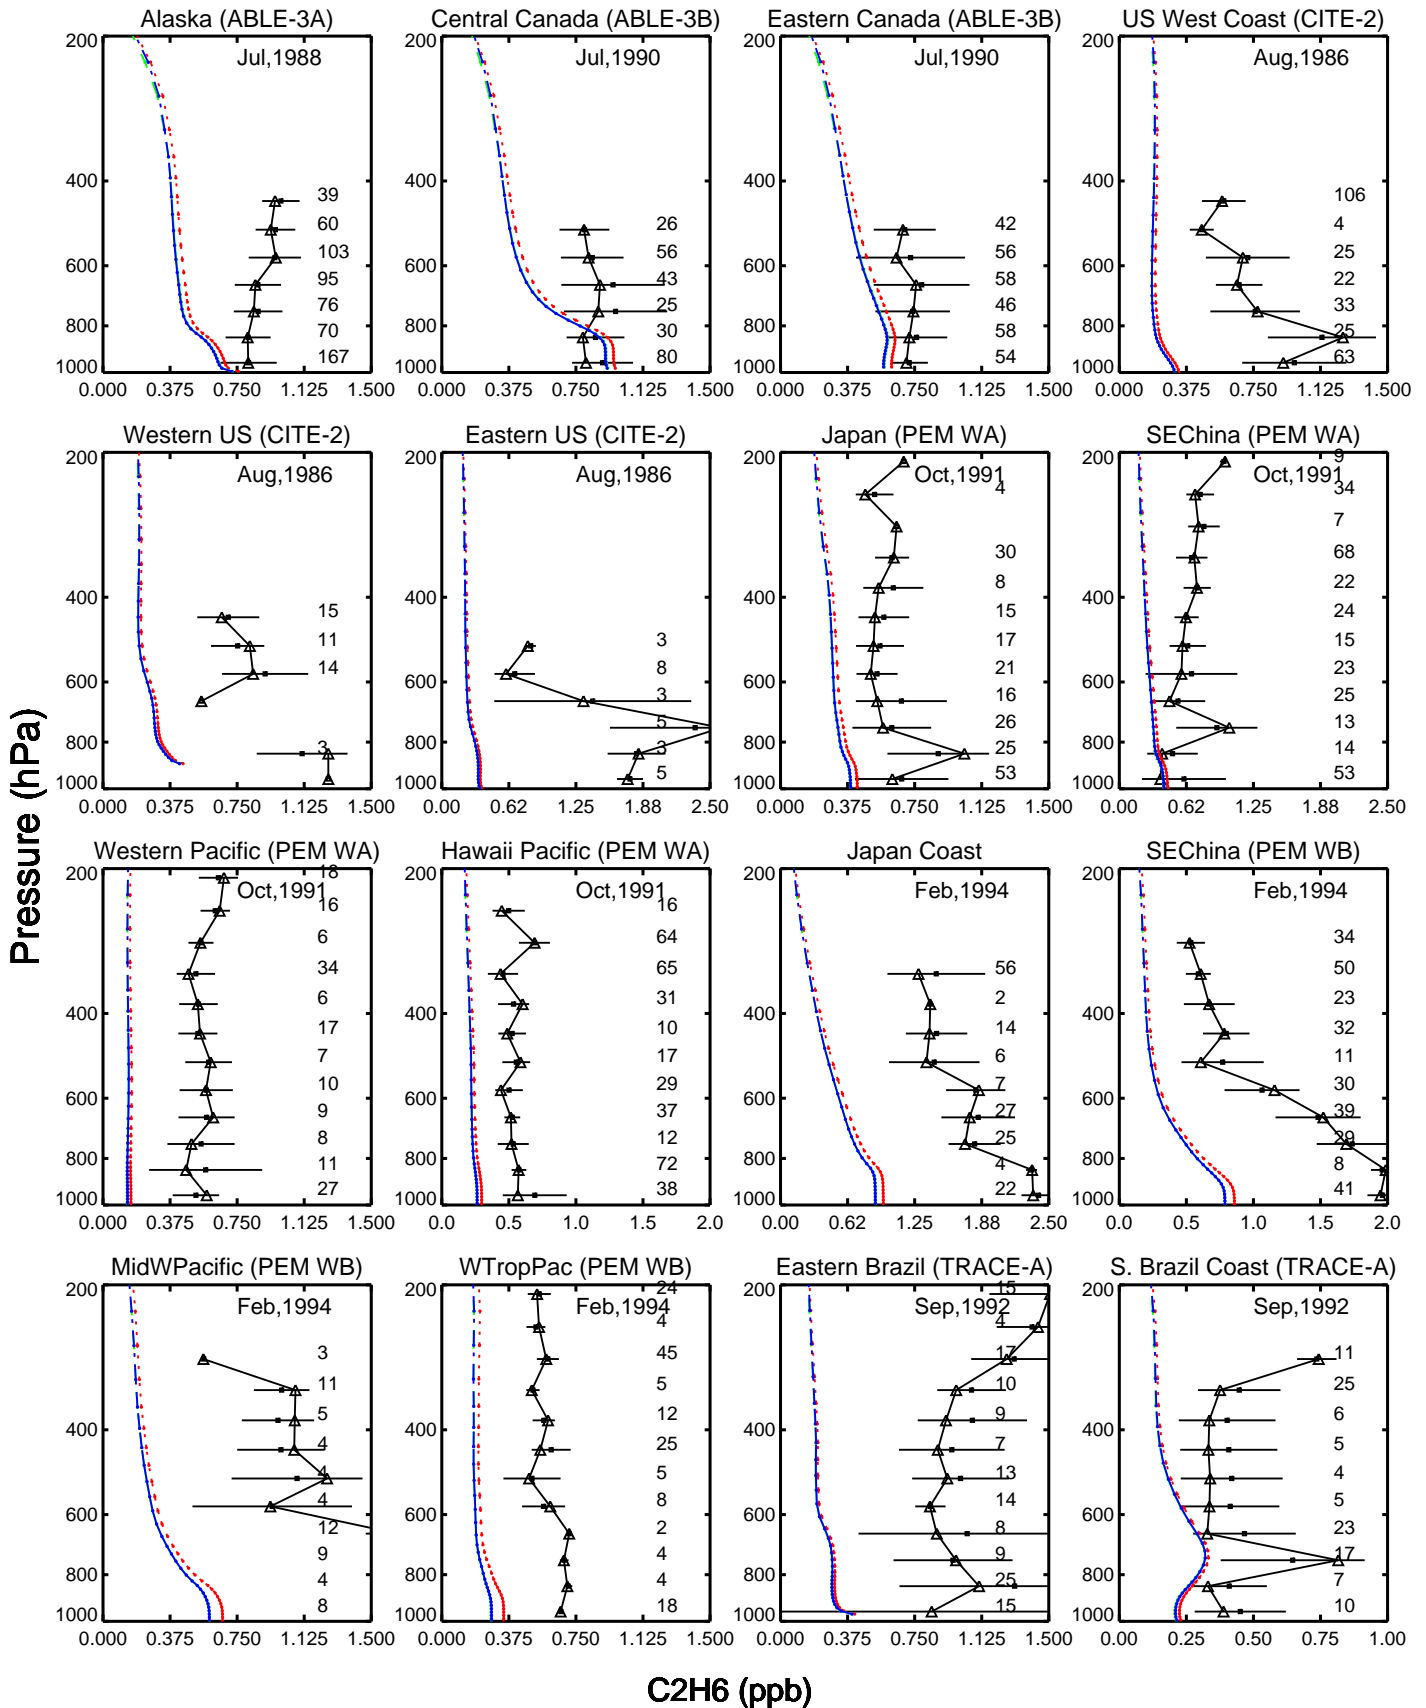

Red: GCC_13.2.0 (2019); Green: GCC_13.3.0 (2019); Blue: GCC_13.4.0 (2019)

C2H6 (ppb)

Red: GCC_13.2.0 (2019); Green: GCC_13.3.0 (2019); Blue: GCC_13.4.0 (2019)

Red: GCC_13.2.0 (2019); Green: GCC_13.3.0 (2019); Blue: GCC_13.4.0 (2019)

C2H6 (ppb)