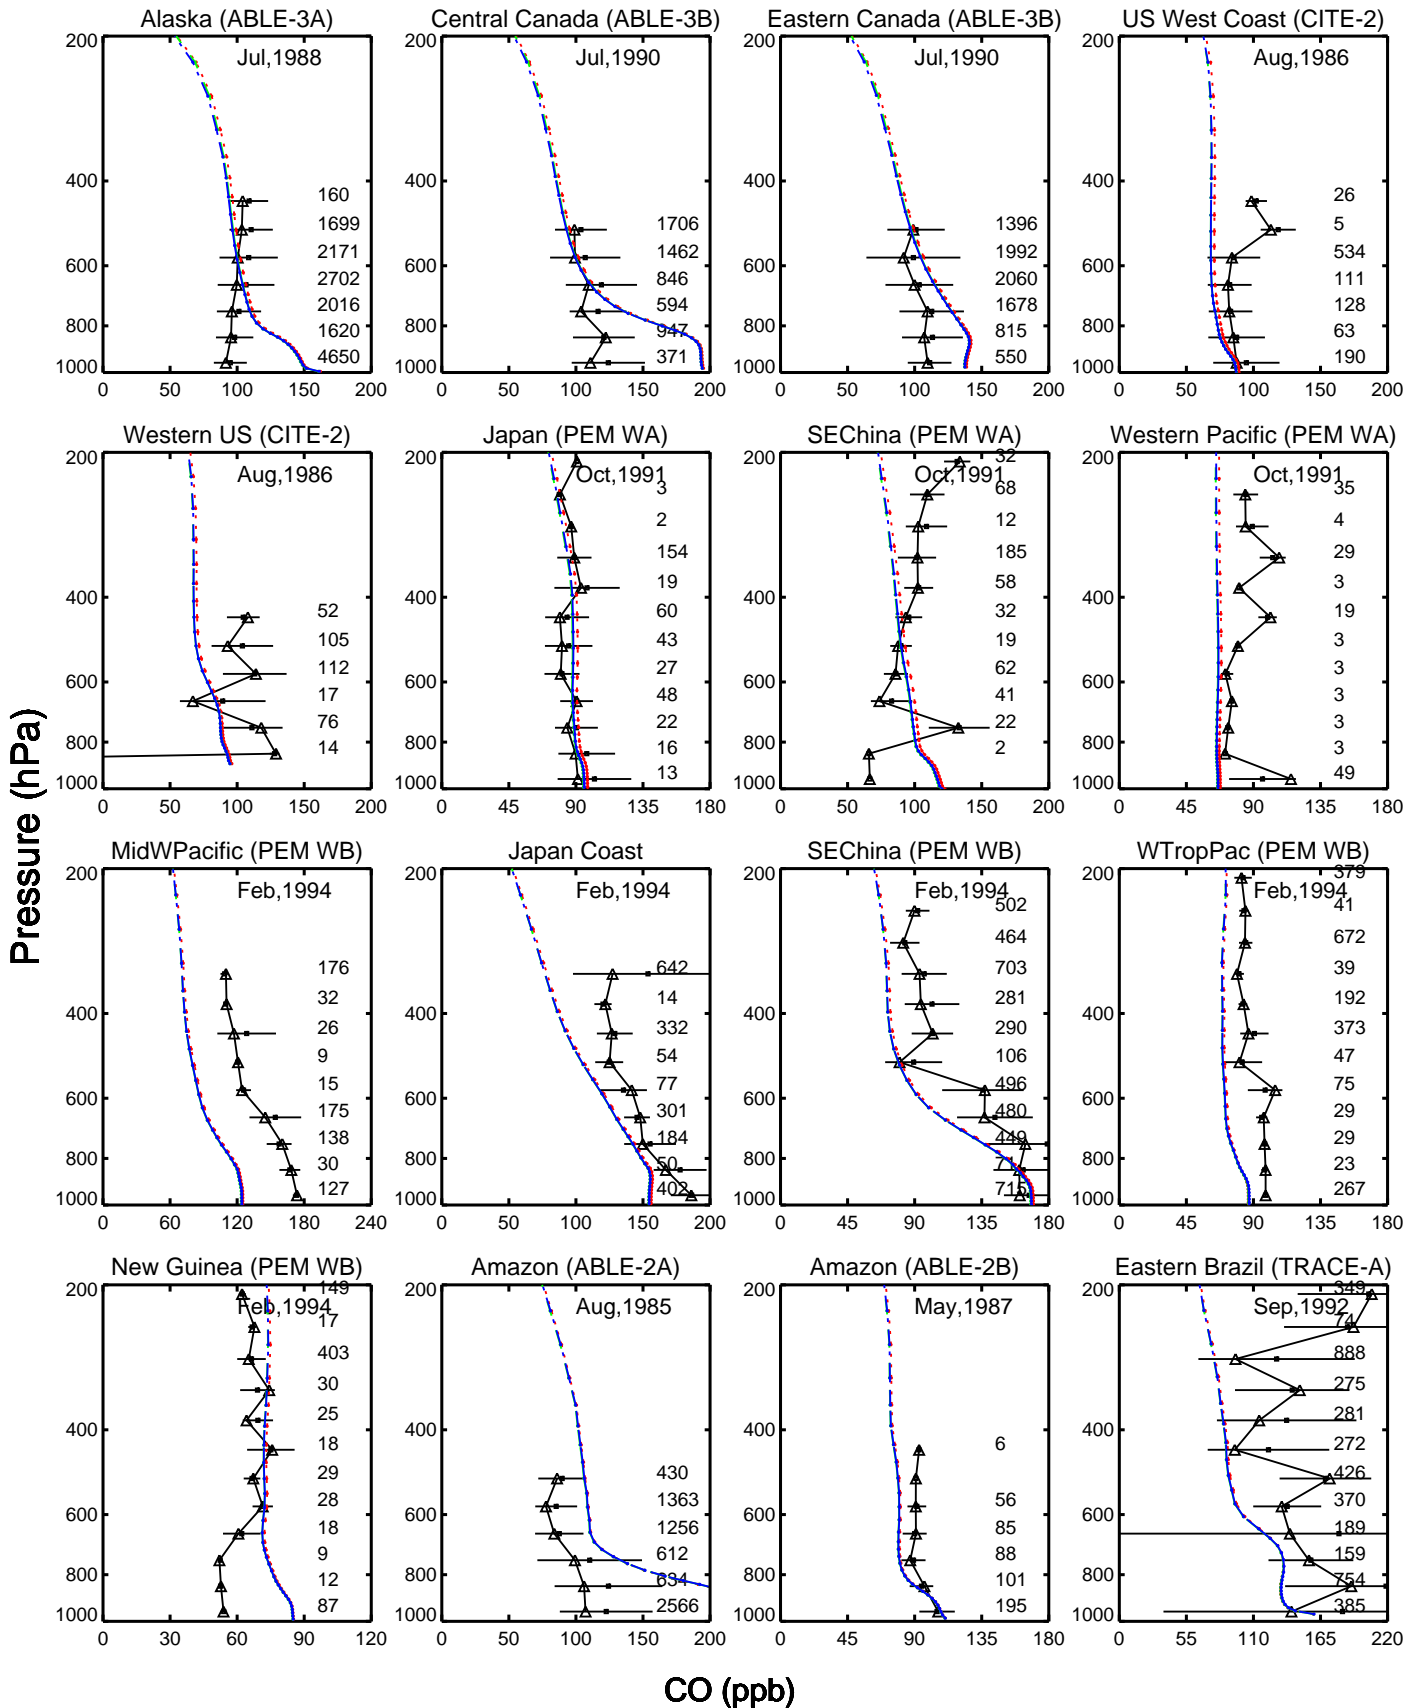

Red: GCC_13.2.0 (2019); Green: GCC_13.3.0 (2019); Blue: GCC_13.4.0 (2019)

Red: GCC_13.2.0 (2019); Green: GCC_13.3.0 (2019); Blue: GCC_13.4.0 (2019)

Red: GCC_13.2.0 (2019); Green: GCC_13.3.0 (2019); Blue: GCC_13.4.0 (2019)