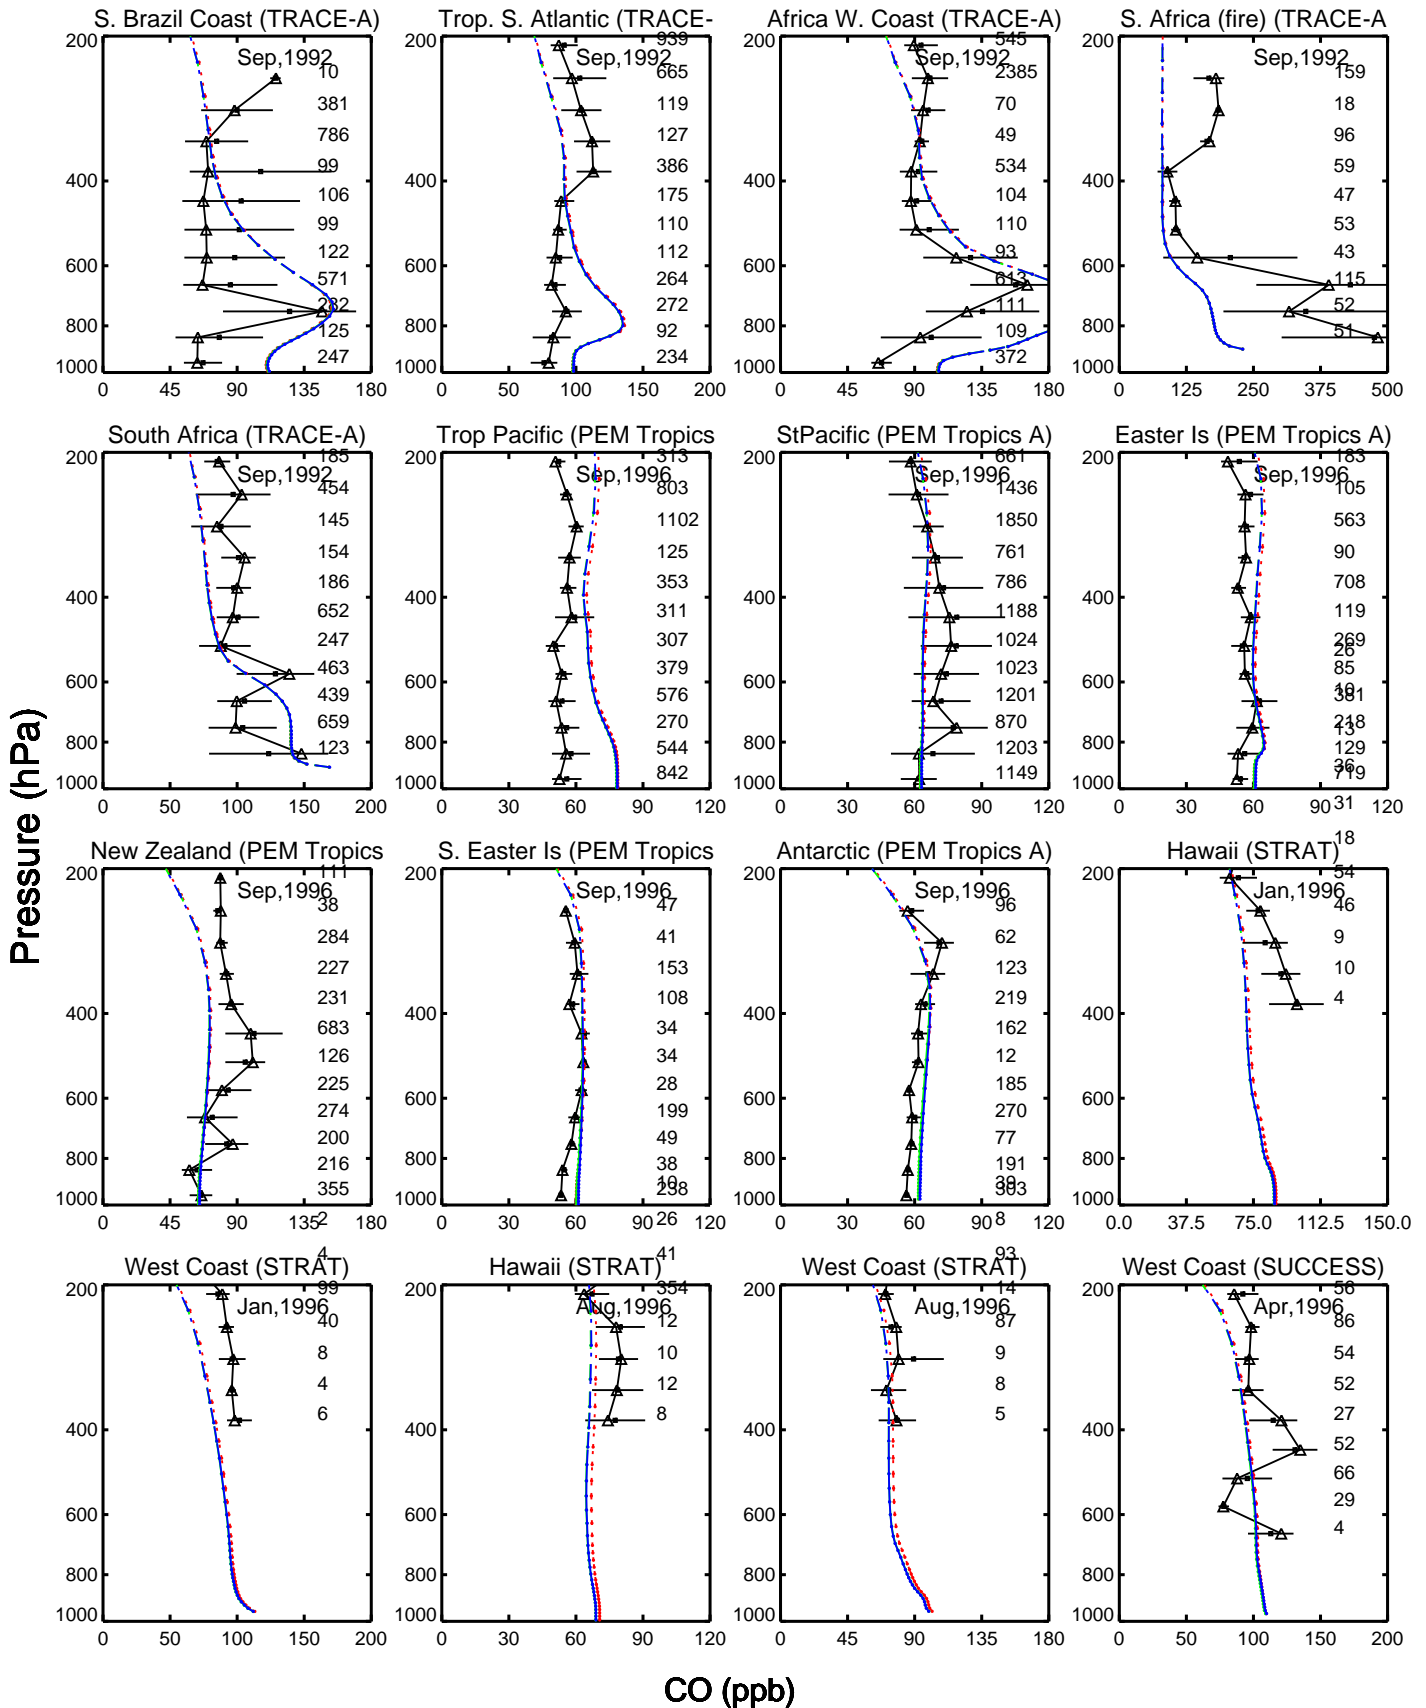

Red: GCC_13.2.0 (2019); Green: GCC_13.3.0 (2019); Blue: GCC_13.4.0 (2019)

Red: GCC_13.2.0 (2019); Green: GCC_13.3.0 (2019); Blue: GCC_13.4.0 (2019)

Red: GCC_13.2.0 (2019); Green: GCC_13.3.0 (2019); Blue: GCC_13.4.0 (2019)