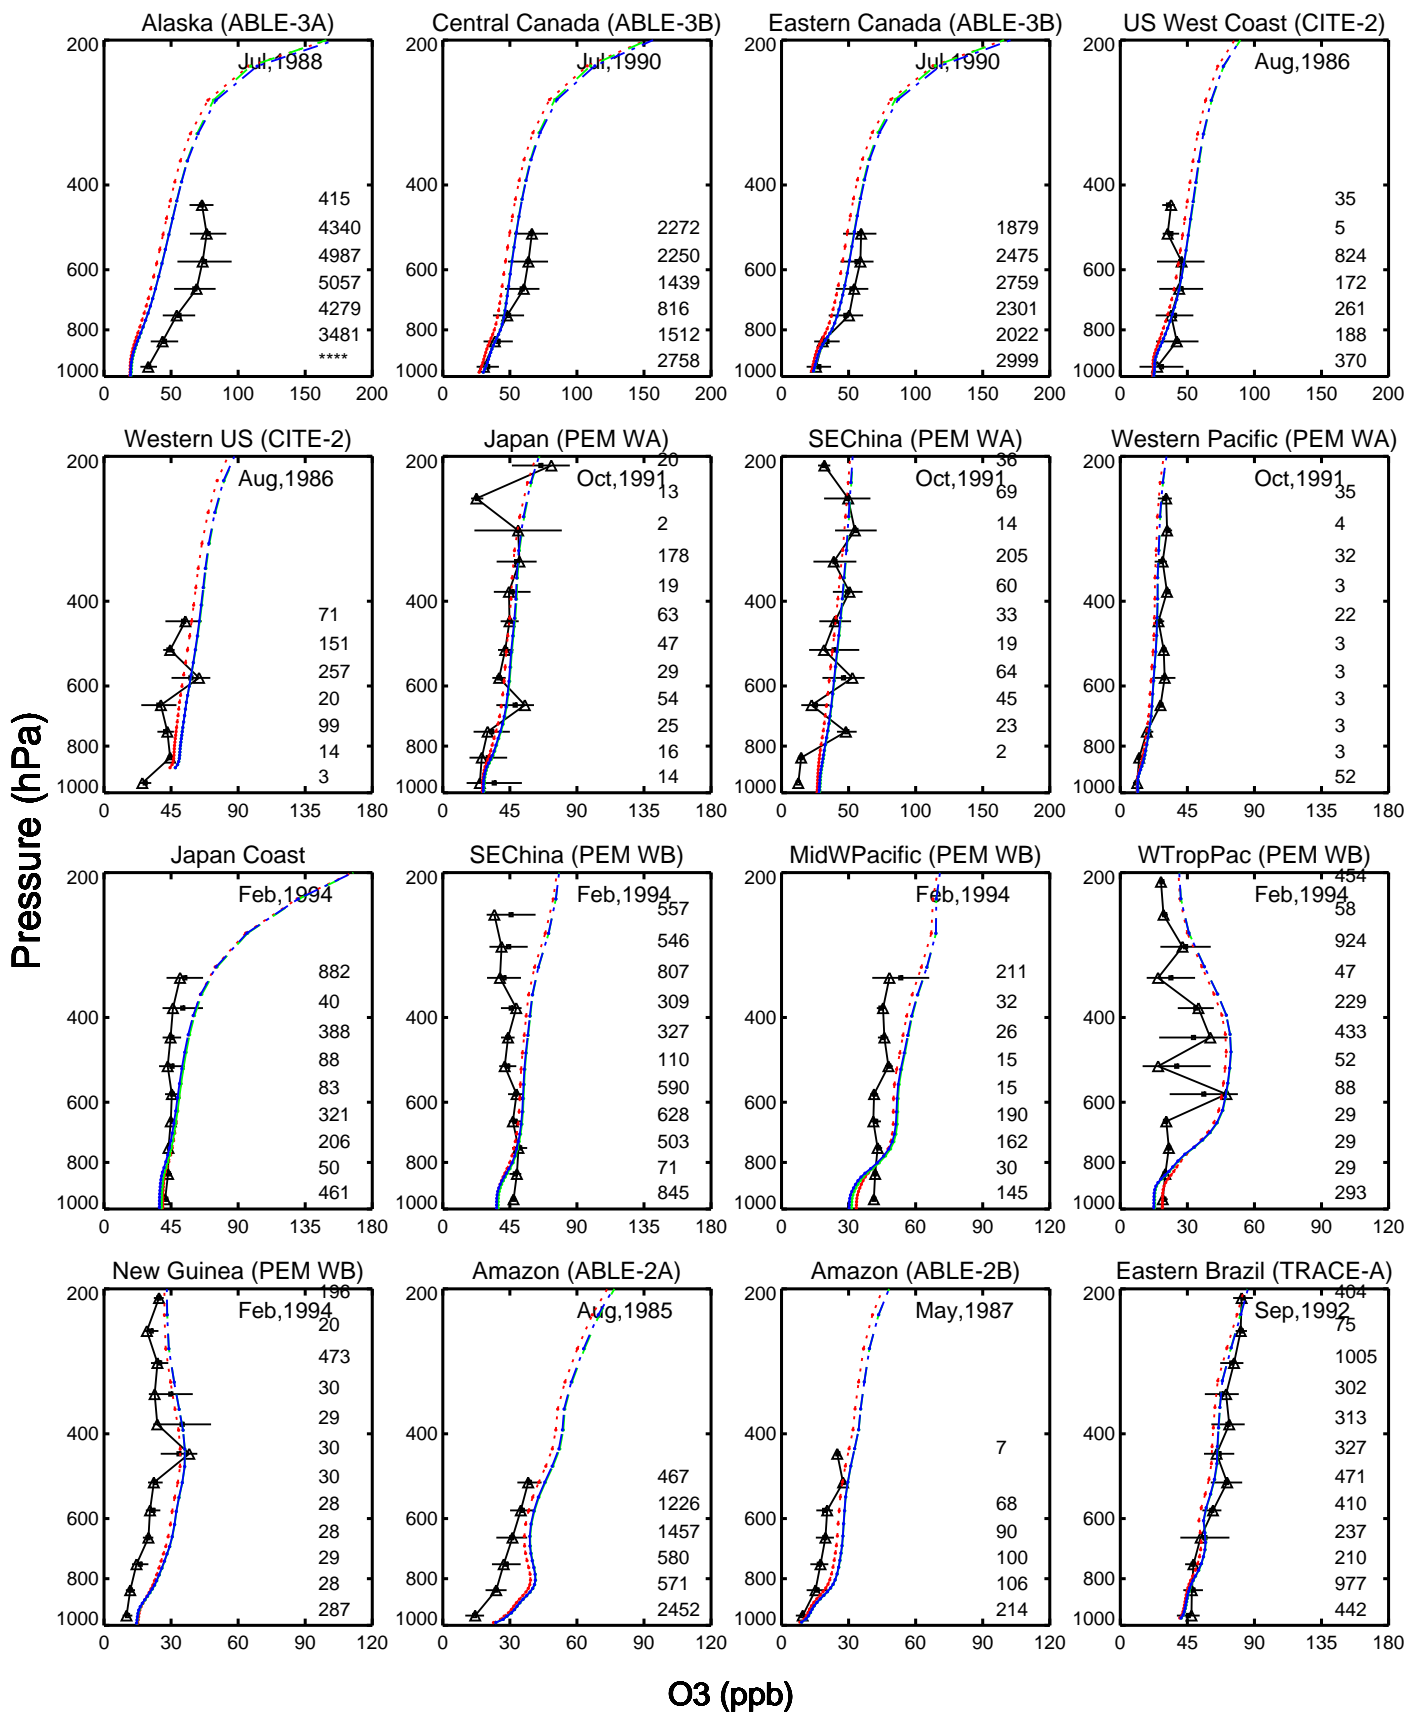

Red: GCC_13.2.0 (2019); Green: GCC_13.3.0 (2019); Blue: GCC_13.4.0 (2019)

Red: GCC_13.2.0 (2019); Green: GCC_13.3.0 (2019); Blue: GCC_13.4.0 (2019)

Red: GCC_13.2.0 (2019); Green: GCC_13.3.0 (2019); Blue: GCC_13.4.0 (2019)