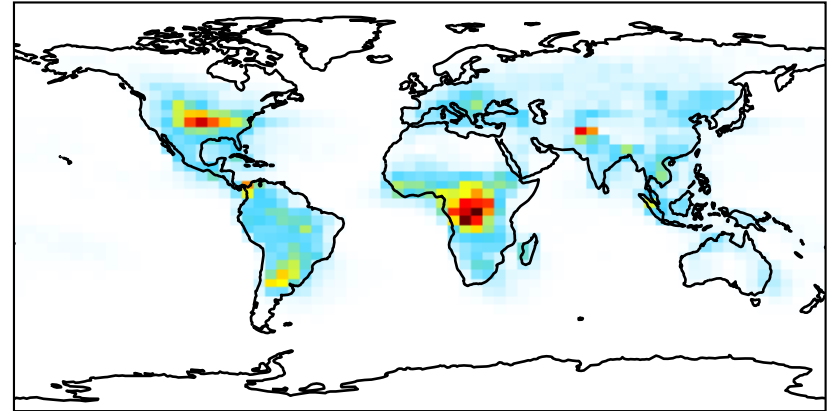

# EmisNO\_Lightning (AnnualMean)

GCC\_13.3.0-rc.0 (Ref)  
4.0x5.0

GCC\_13.4.0-rc.3 (Dev)  
4.0x5.0

Difference  
Dev - Ref, Dynamic Range

Difference  
Dev - Ref, Restricted Range [5%,95%]

Ratio  
Dev/Ref, Dynamic Range