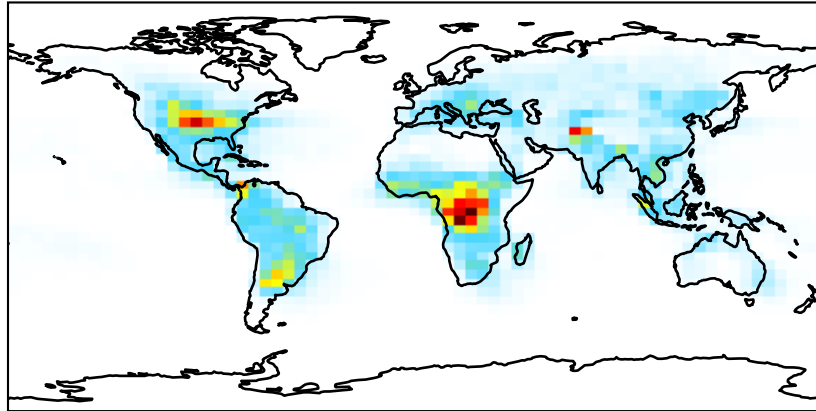

# EmisNO\_Lightning (AnnualMean)

GCC\_13.3.0-rc.0 (Ref)  
4.0x5.0

GCC\_13.4.0-rc.3 (Dev)  
4.0x5.0

Difference  
Dev - Ref, Dynamic Range

Difference  
Dev - Ref, Restricted Range [5%,95%]

Ratio  
Dev/Ref, Dynamic Range