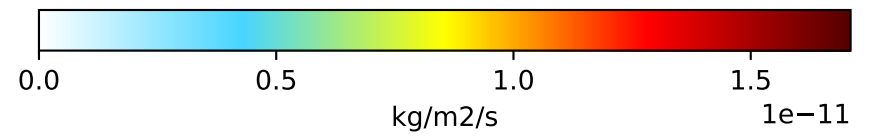

# EmisNO\_Lightning (AnnualMean)

GCC\_13.3.0-rc.0 (Ref)  
4.0x5.0

GCC\_13.4.0-rc.3 (Dev)  
4.0x5.0

Difference  
Dev - Ref, Dynamic Range

Difference  
Dev - Ref, Restricted Range [5%,95%]

Ratio  
Dev/Ref, Dynamic Range

Ratio  
Dev/Ref, Fixed Range