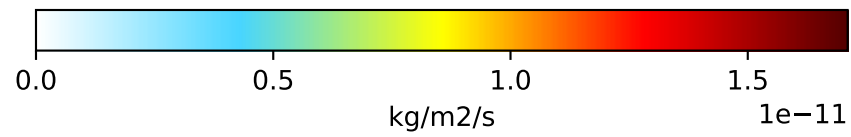

# EmisNO\_Lightning (AnnualMean)

GCC\_13.3.0-rc.0 (Ref)  
4.0x5.0

GCC\_13.4.0-rc.3 (Dev)  
4.0x5.0

Difference  
Dev - Ref, Dynamic Range

Difference  
Dev - Ref, Restricted Range [5%,95%]

Ratio  
Dev/Ref, Dynamic Range

Ratio  
Dev/Ref, Fixed Range