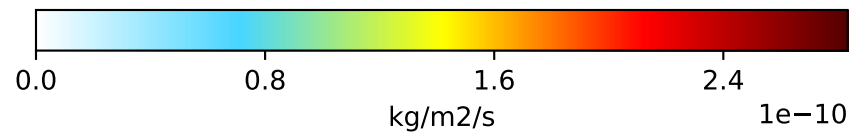

EmisSO2_VolcErupt (AnnualMean)

GCC_13.3.0-rc.0 (Ref)
4.0x5.0

GCC_13.4.0-rc.3 (Dev)
4.0x5.0

Difference
Dev - Ref, Dynamic Range

Difference
Dev - Ref, Restricted Range [5%,95%]

Ratio
Dev/Ref, Dynamic Range

Ratio
Dev/Ref, Fixed Range