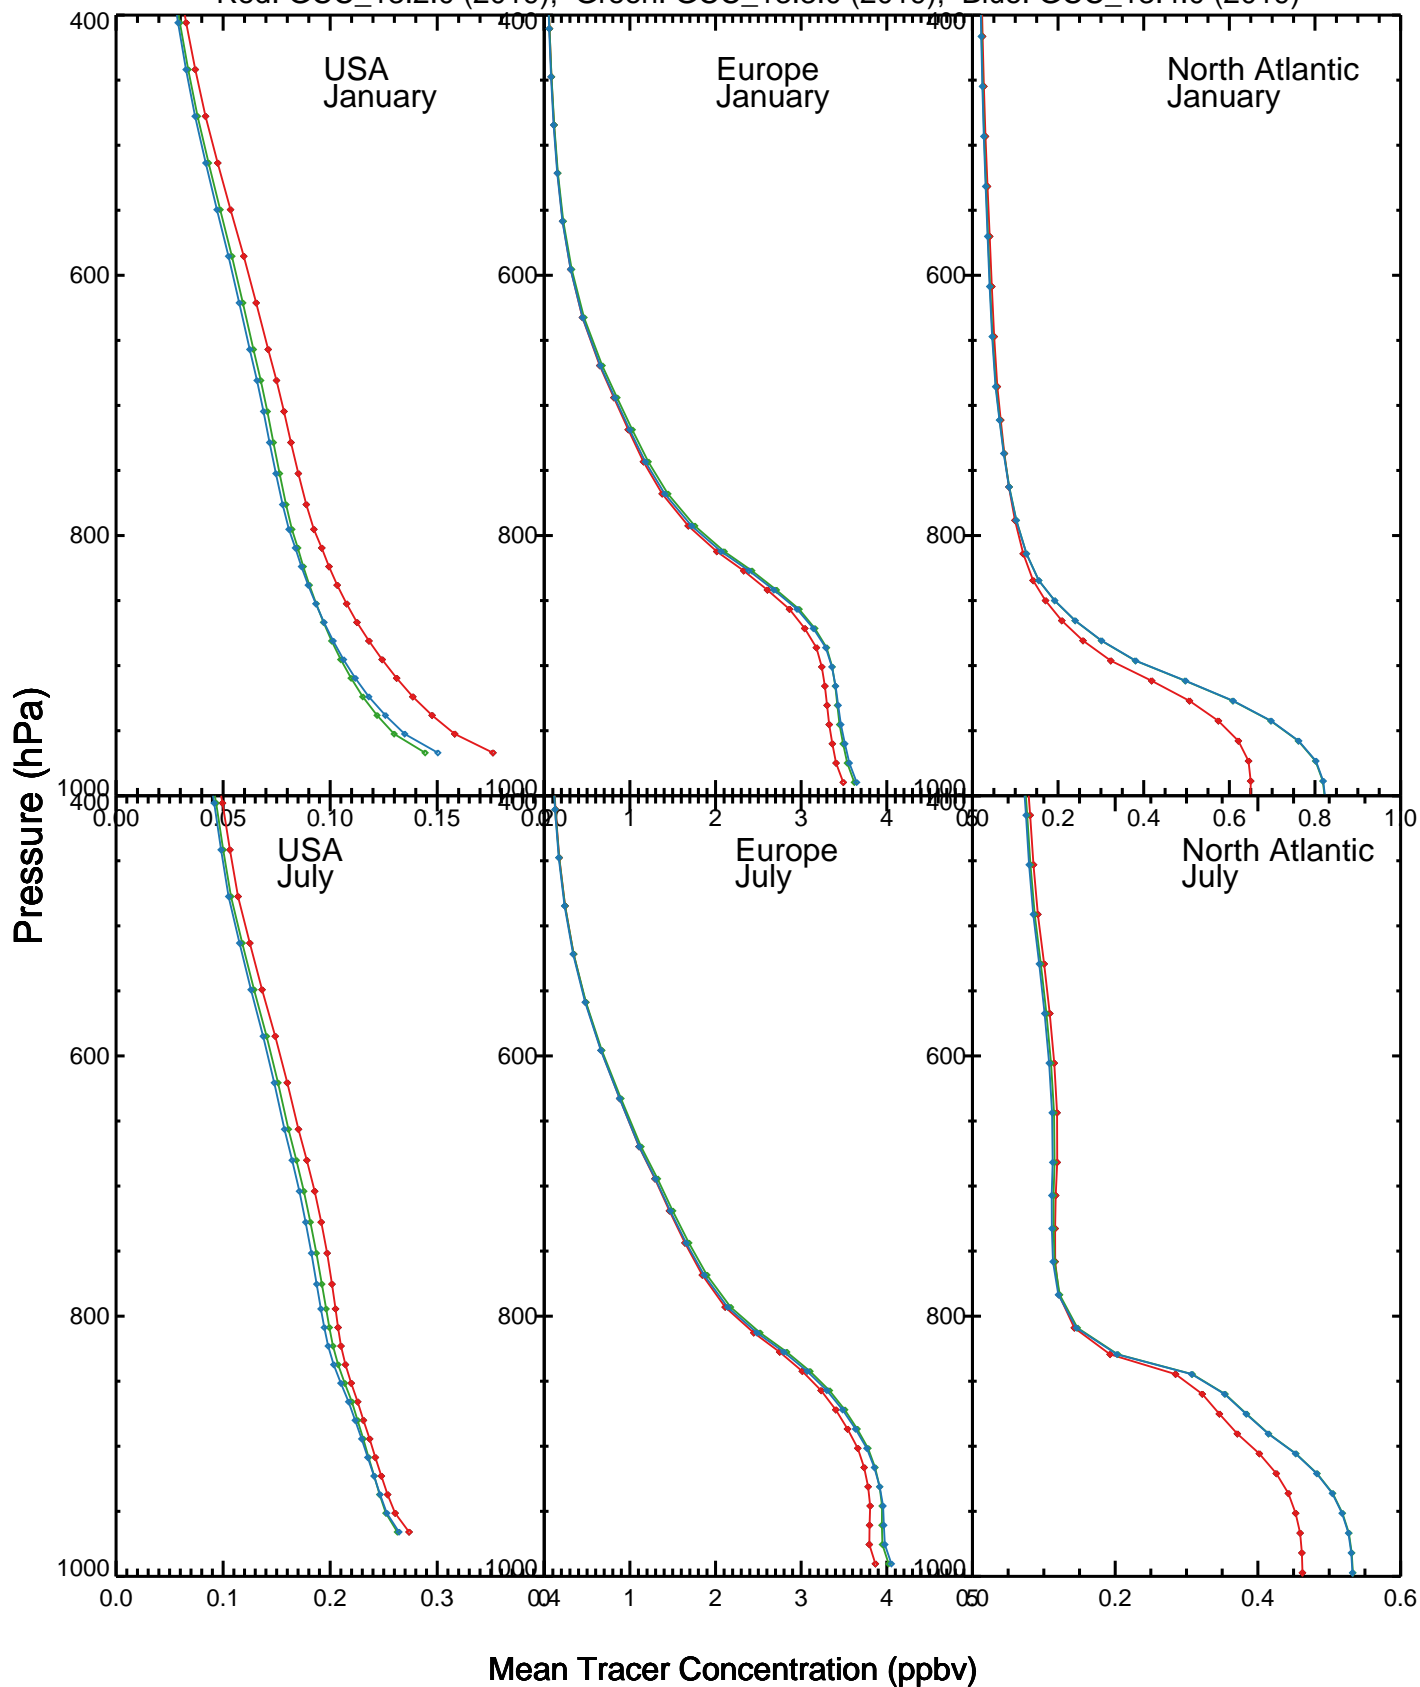

BCPI

Red: GCC_13.2.0 (2019); Green: GCC_13.3.0 (2019); Blue: GCC_13.4.0 (2019)

SO4

Red: GCC_13.2.0 (2019); Green: GCC_13.3.0 (2019); Blue: GCC_13.4.0 (2019)

DST1

Red: GCC_13.2.0 (2019); Green: GCC_13.3.0 (2019); Blue: GCC_13.4.0 (2019)

SALA

Red: GCC_13.2.0 (2019); Green: GCC_13.3.0 (2019); Blue: GCC_13.4.0 (2019)

SALC

Red: GCC_13.2.0 (2019); Green: GCC_13.3.0 (2019); Blue: GCC_13.4.0 (2019)