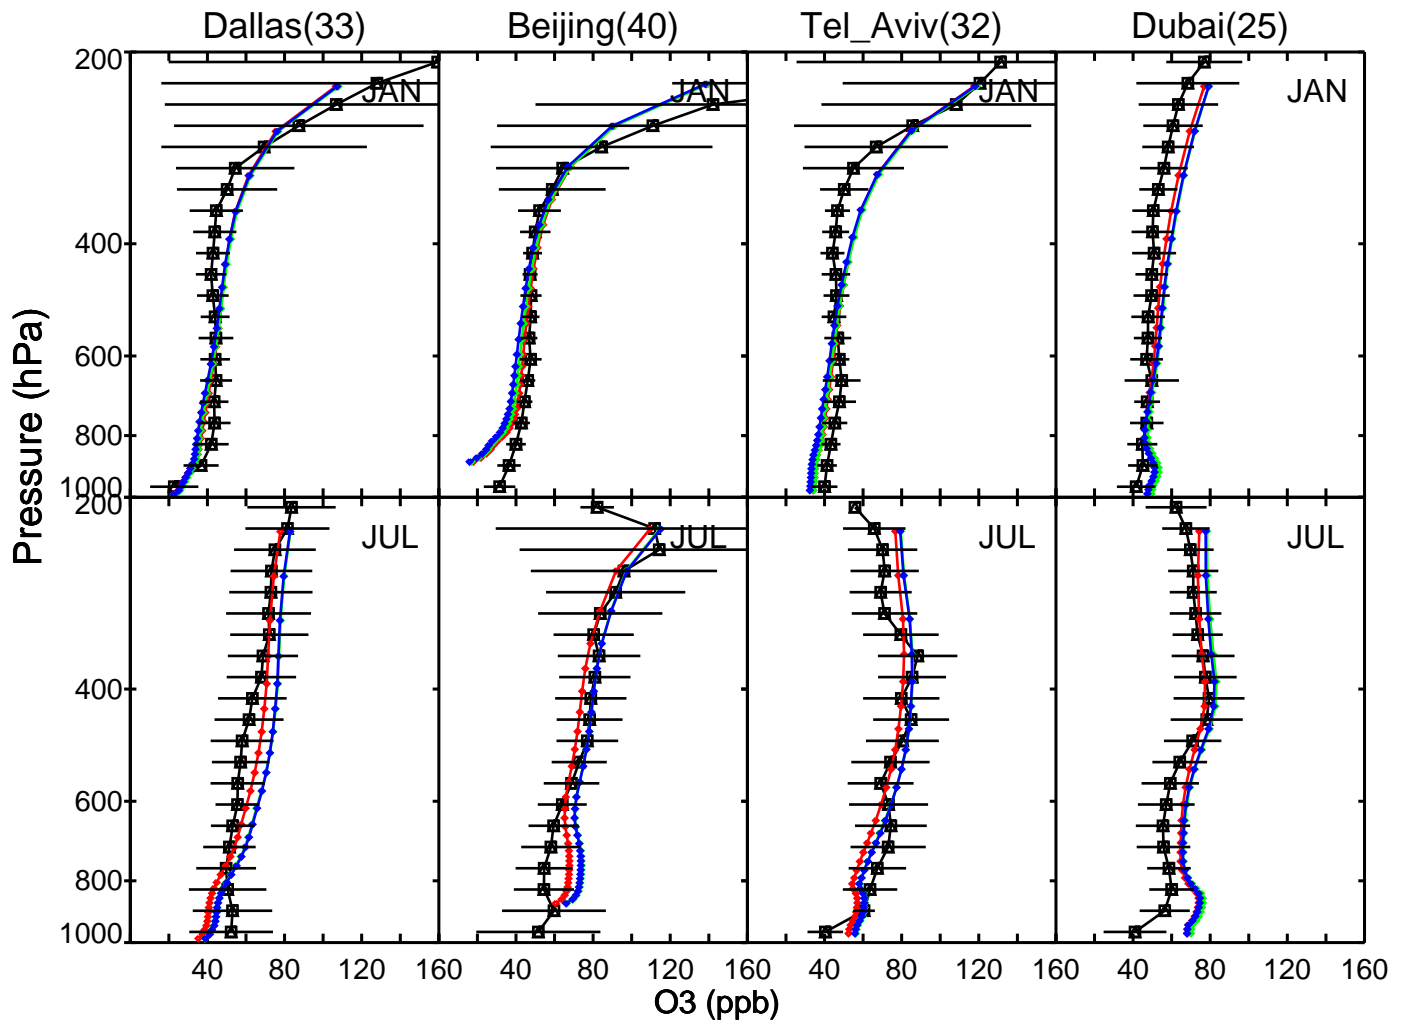

Red: GCC_13.2.0 (2019); Green: GCC_13.3.0 (2019); Blue: GCC_13.4.0 (2019)

Red: GCC_13.2.0 (2019); Green: GCC_13.3.0 (2019); Blue: GCC_13.4.0 (2019)