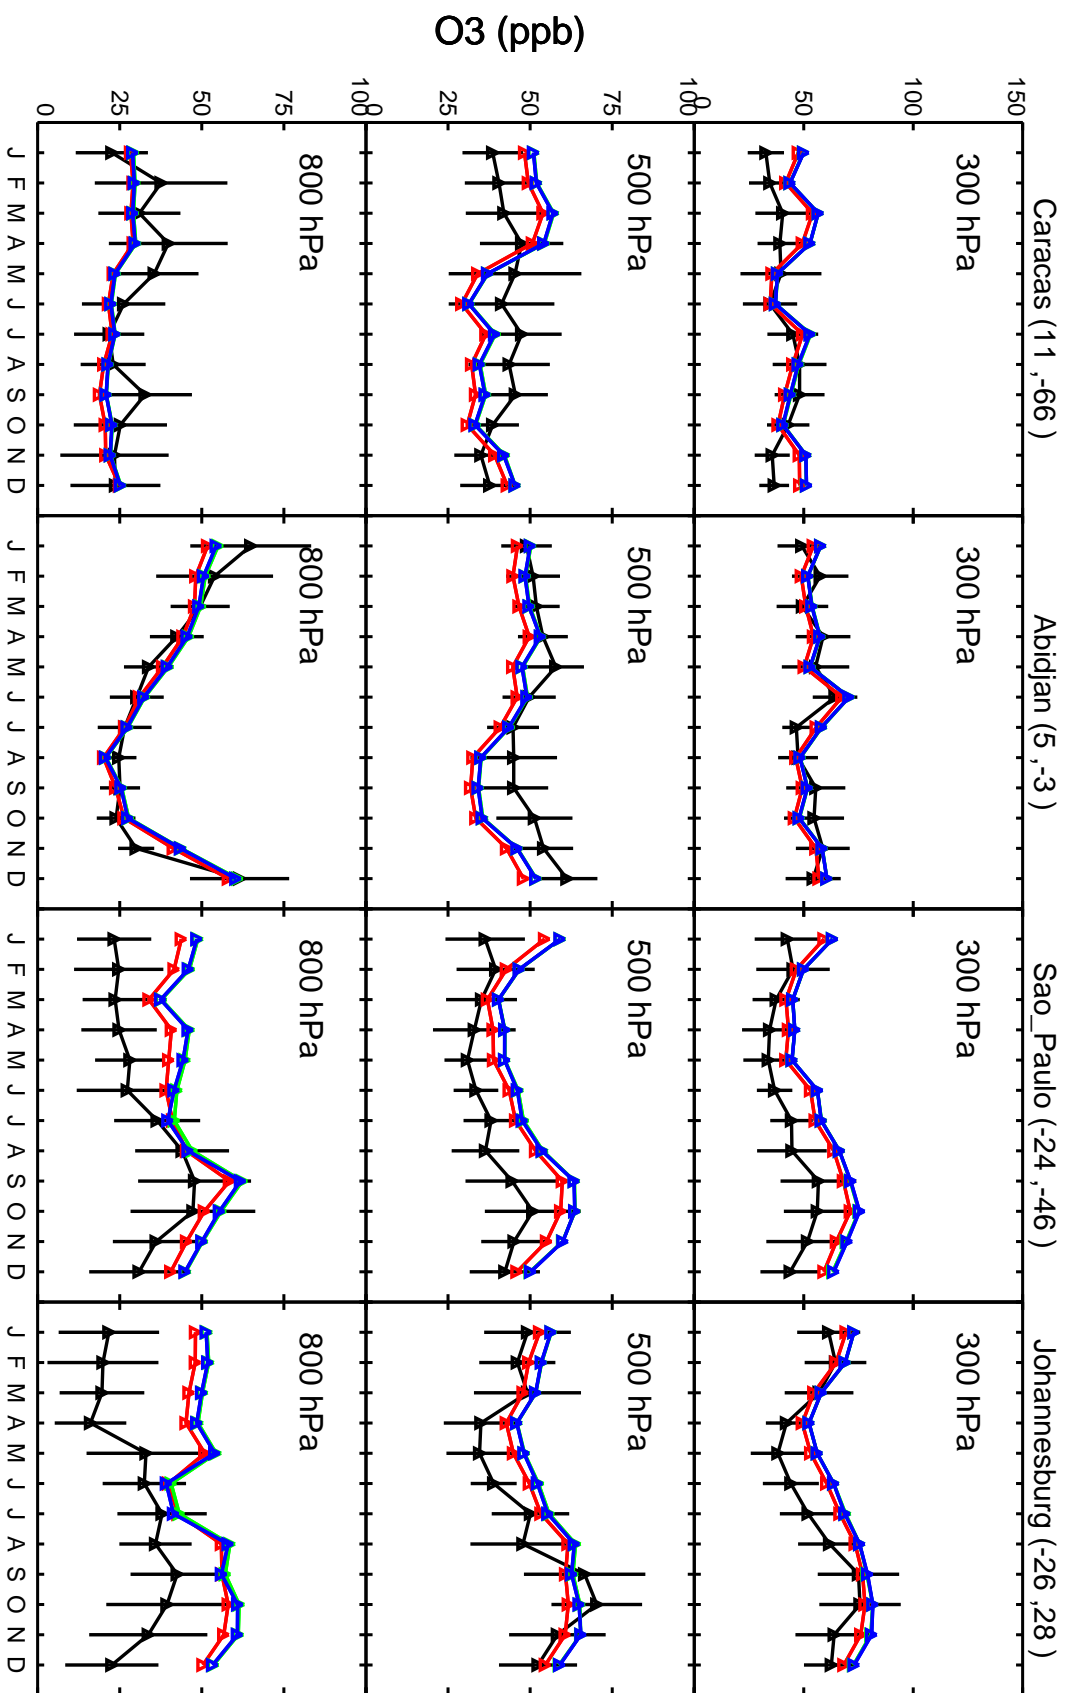

Red: GCC\_13.2.0 (2019); Green: GCC\_13.3.0 (2019); Blue: GCC\_13.4.0 (2019)

Red: GCC\_13.2.0 (2019); Green: GCC\_13.3.0 (2019); Blue: GCC\_13.4.0 (2019)

Red: GCC\_13.2.0 (2019); Green: GCC\_13.3.0 (2019); Blue: GCC\_13.4.0 (2019)

Red: GCC\_13.2.0 (2019); Green: GCC\_13.3.0 (2019); Blue: GCC\_13.4.0 (2019)