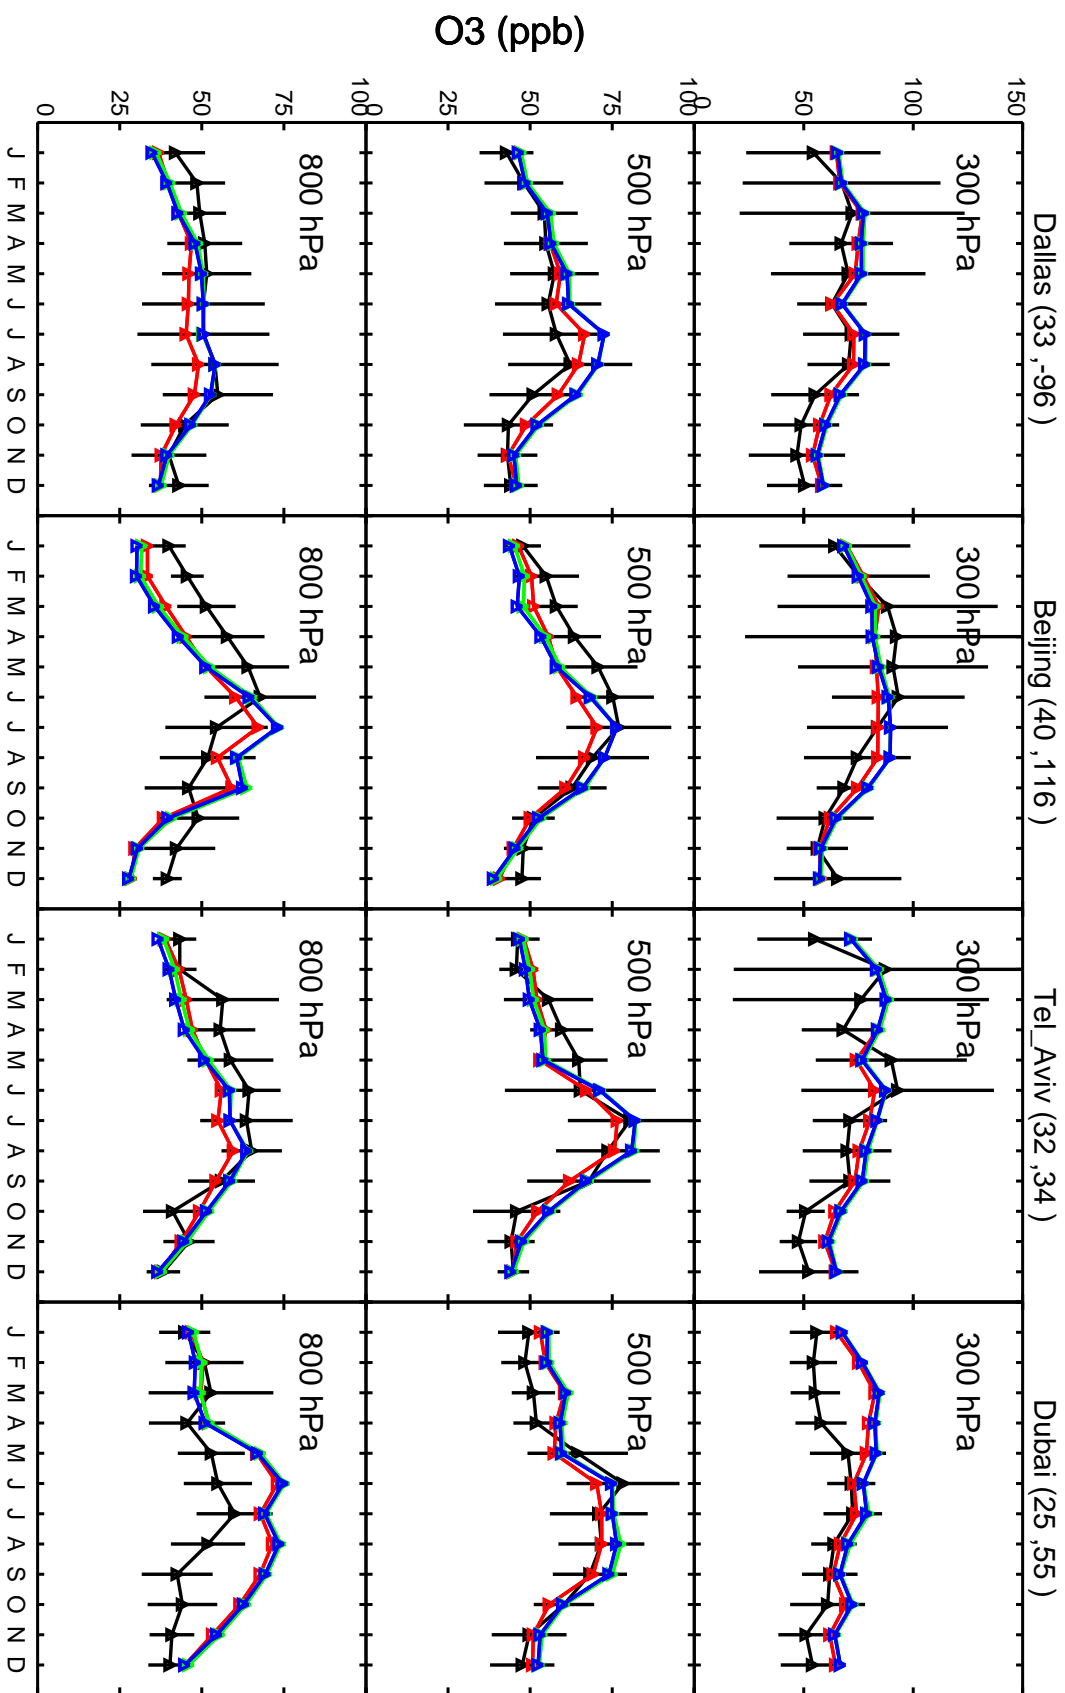

Red: GCC_13.2.0 (2019); Green: GCC_13.3.0 (2019); Blue: GCC_13.4.0 (2019)

Red: GCC_13.2.0 (2019); Green: GCC_13.3.0 (2019); Blue: GCC_13.4.0 (2019)