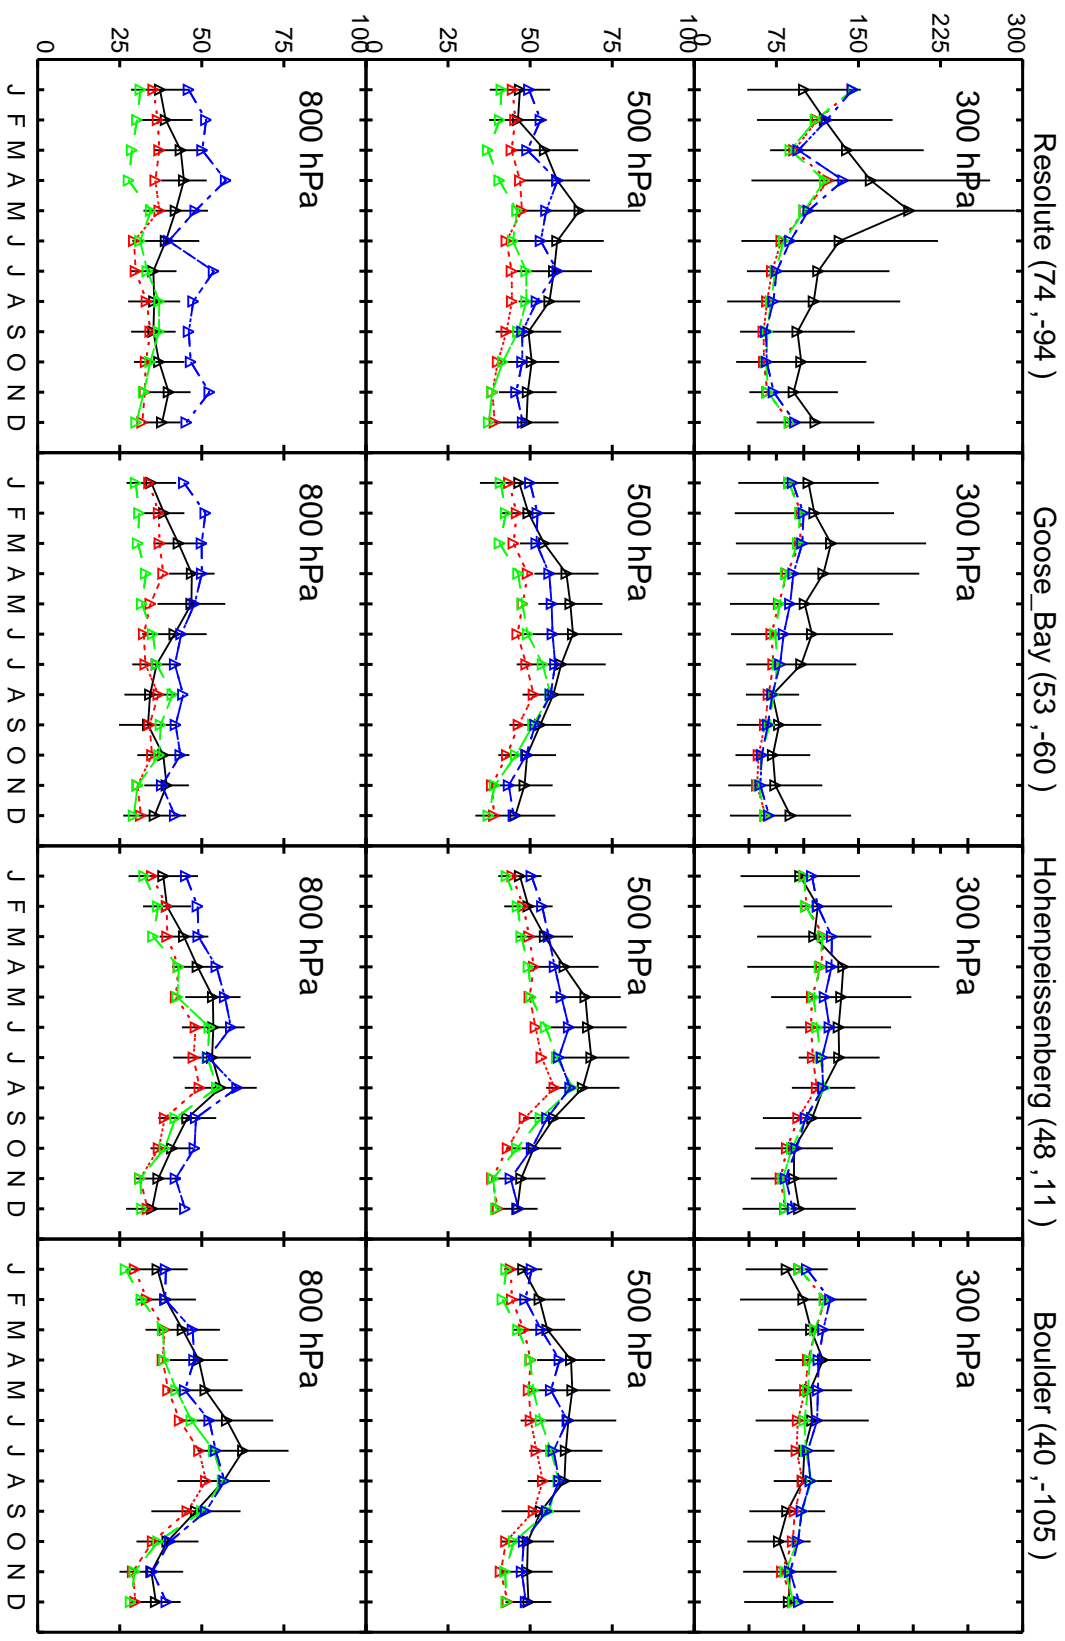

Red: GCC_13.2.0 (2019); Green: GCC_13.3.0 (2019); Blue: GCC_13.4.0 (2019)

Red: GCC_13.2.0 (2019); Green: GCC_13.3.0 (2019); Blue: GCC_13.4.0 (2019)

Red: GCC_13.2.0 (2019); Green: GCC_13.3.0 (2019); Blue: GCC_13.4.0 (2019)