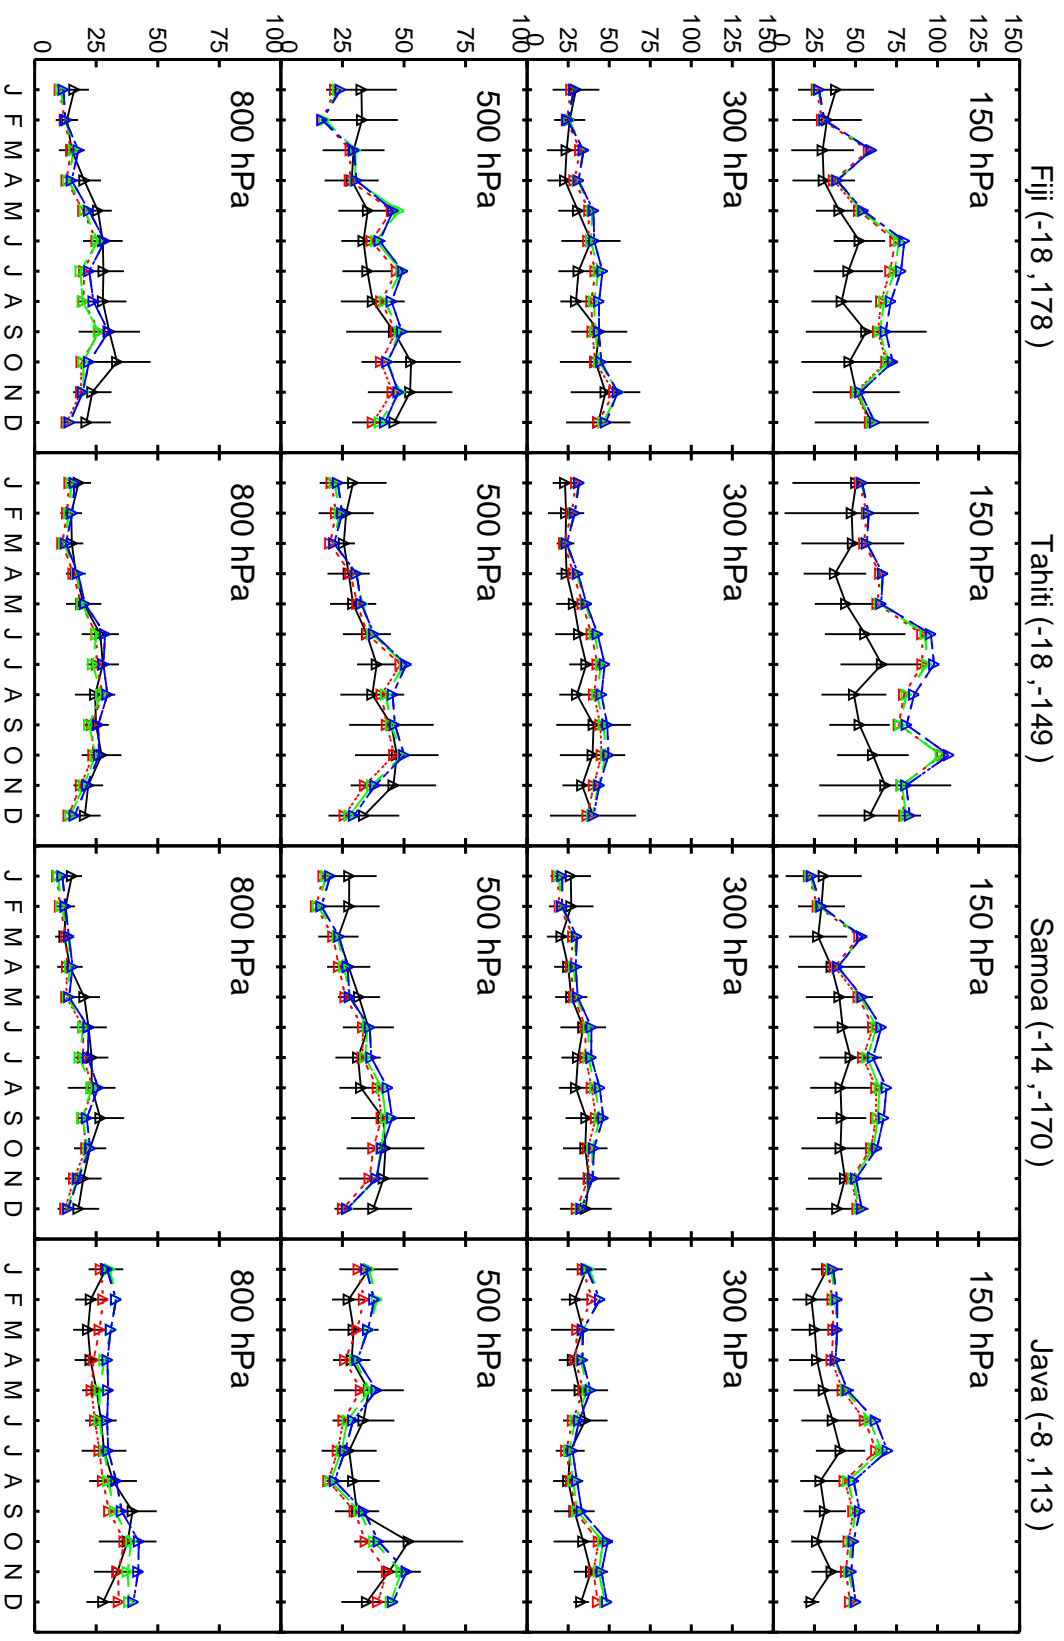

Red: GCC_13.2.0 (2019); Green: GCC_13.3.0 (2019); Blue: GCC_13.4.0 (2019)

Red: GCC_13.2.0 (2019); Green: GCC_13.3.0 (2019); Blue: GCC_13.4.0 (2019)