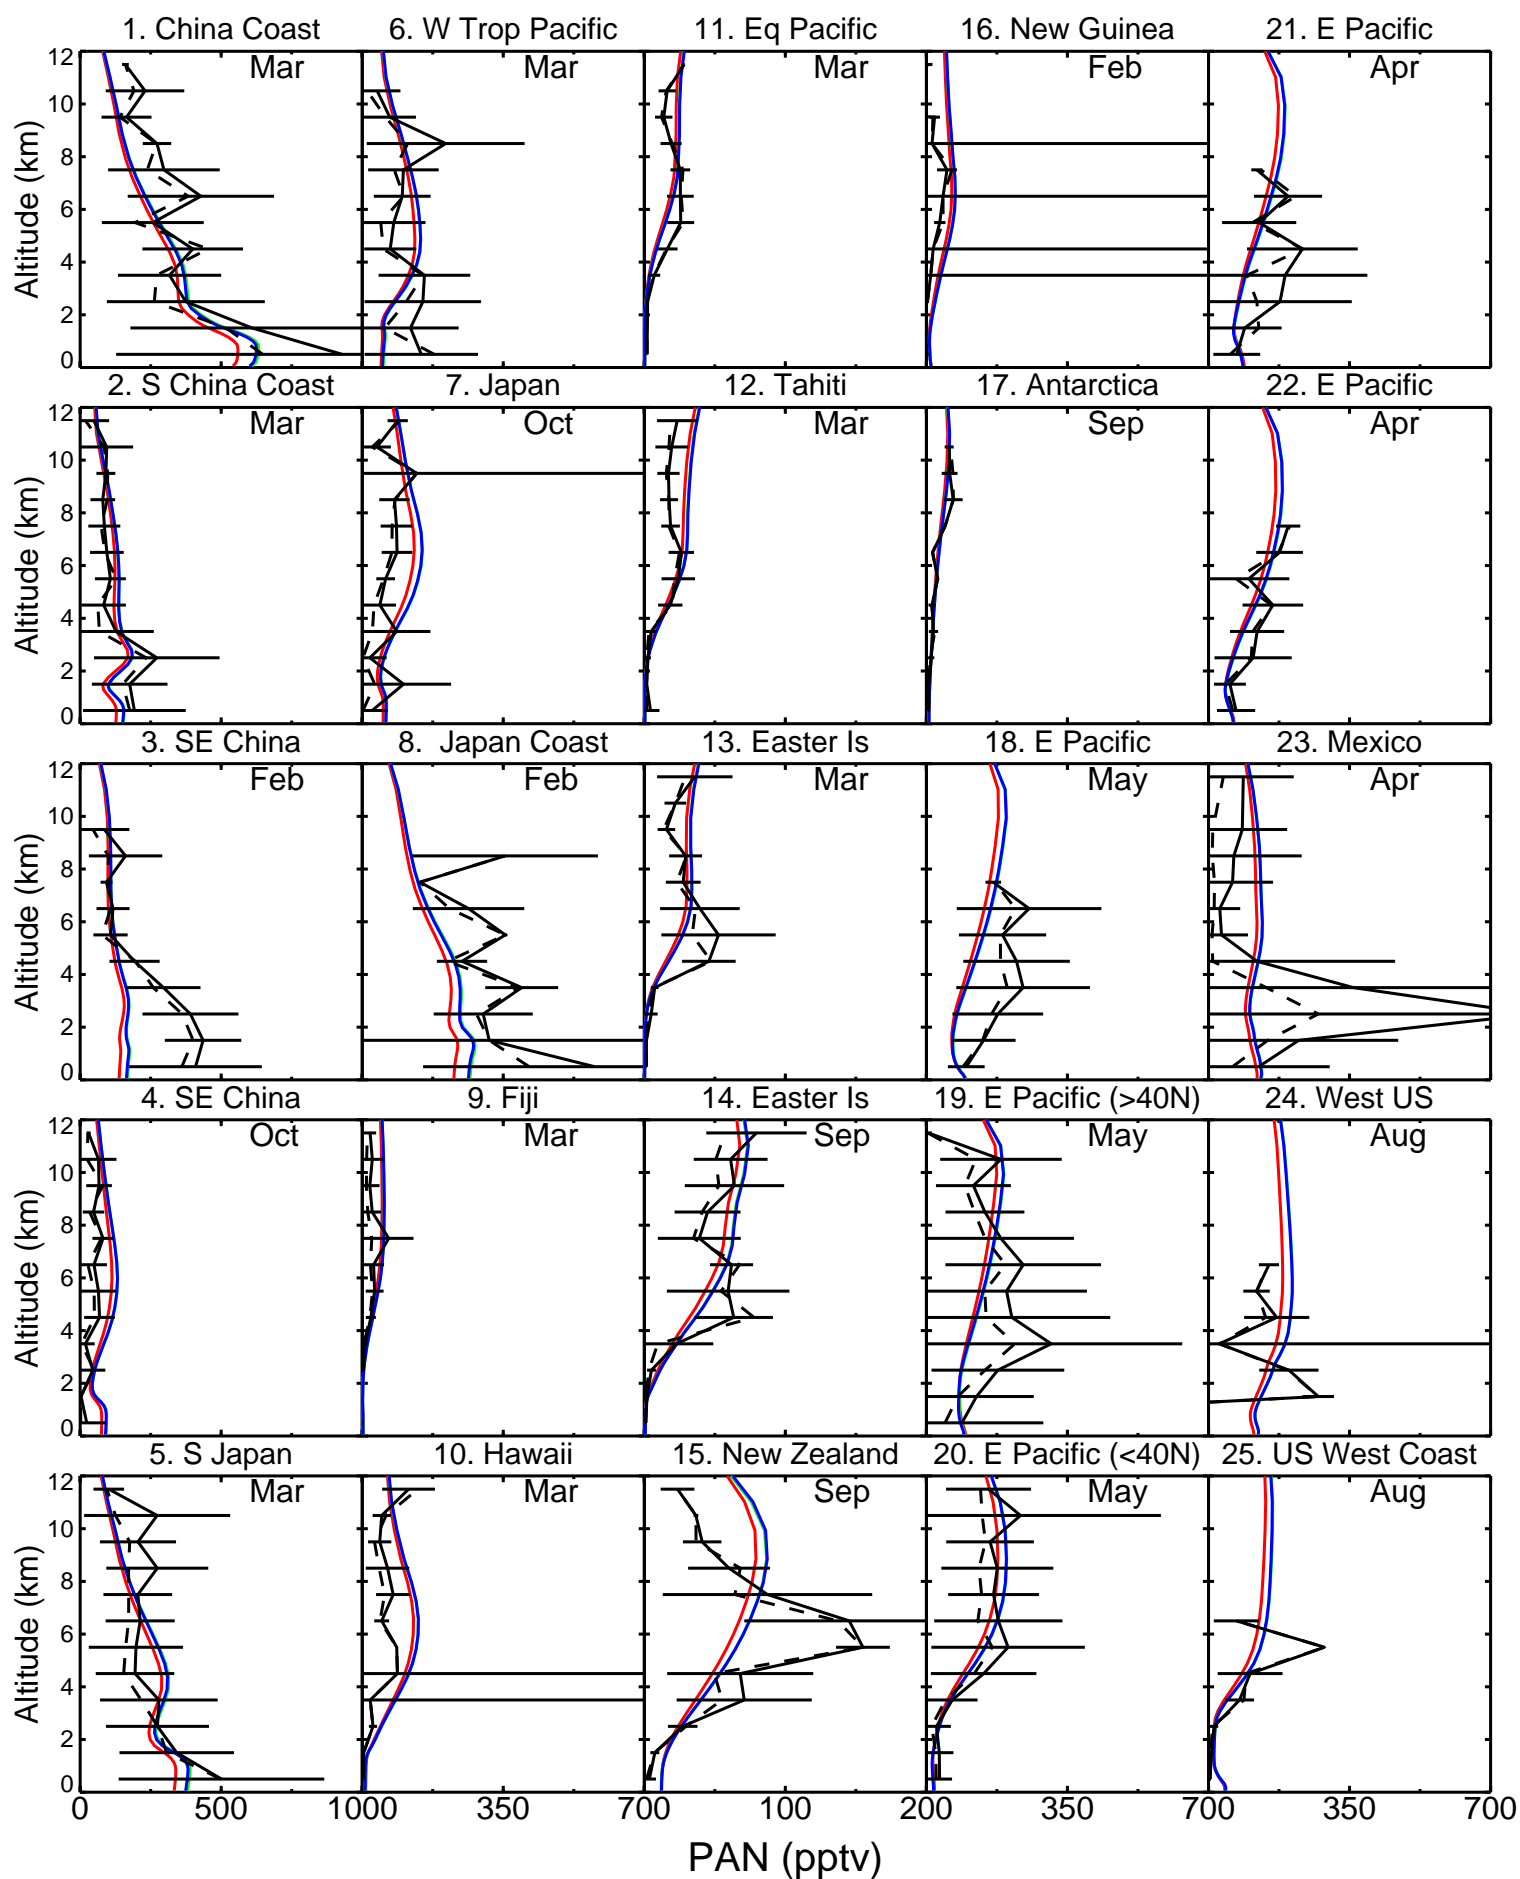

Red: GCC_13.2.0 (2019); Green: GCC_13.3.0 (2019); Blue: GCC_13.4.0 (2019)

Red: GCC_13.2.0 (2019); Green: GCC_13.3.0 (2019); Blue: GCC_13.4.0 (2019)