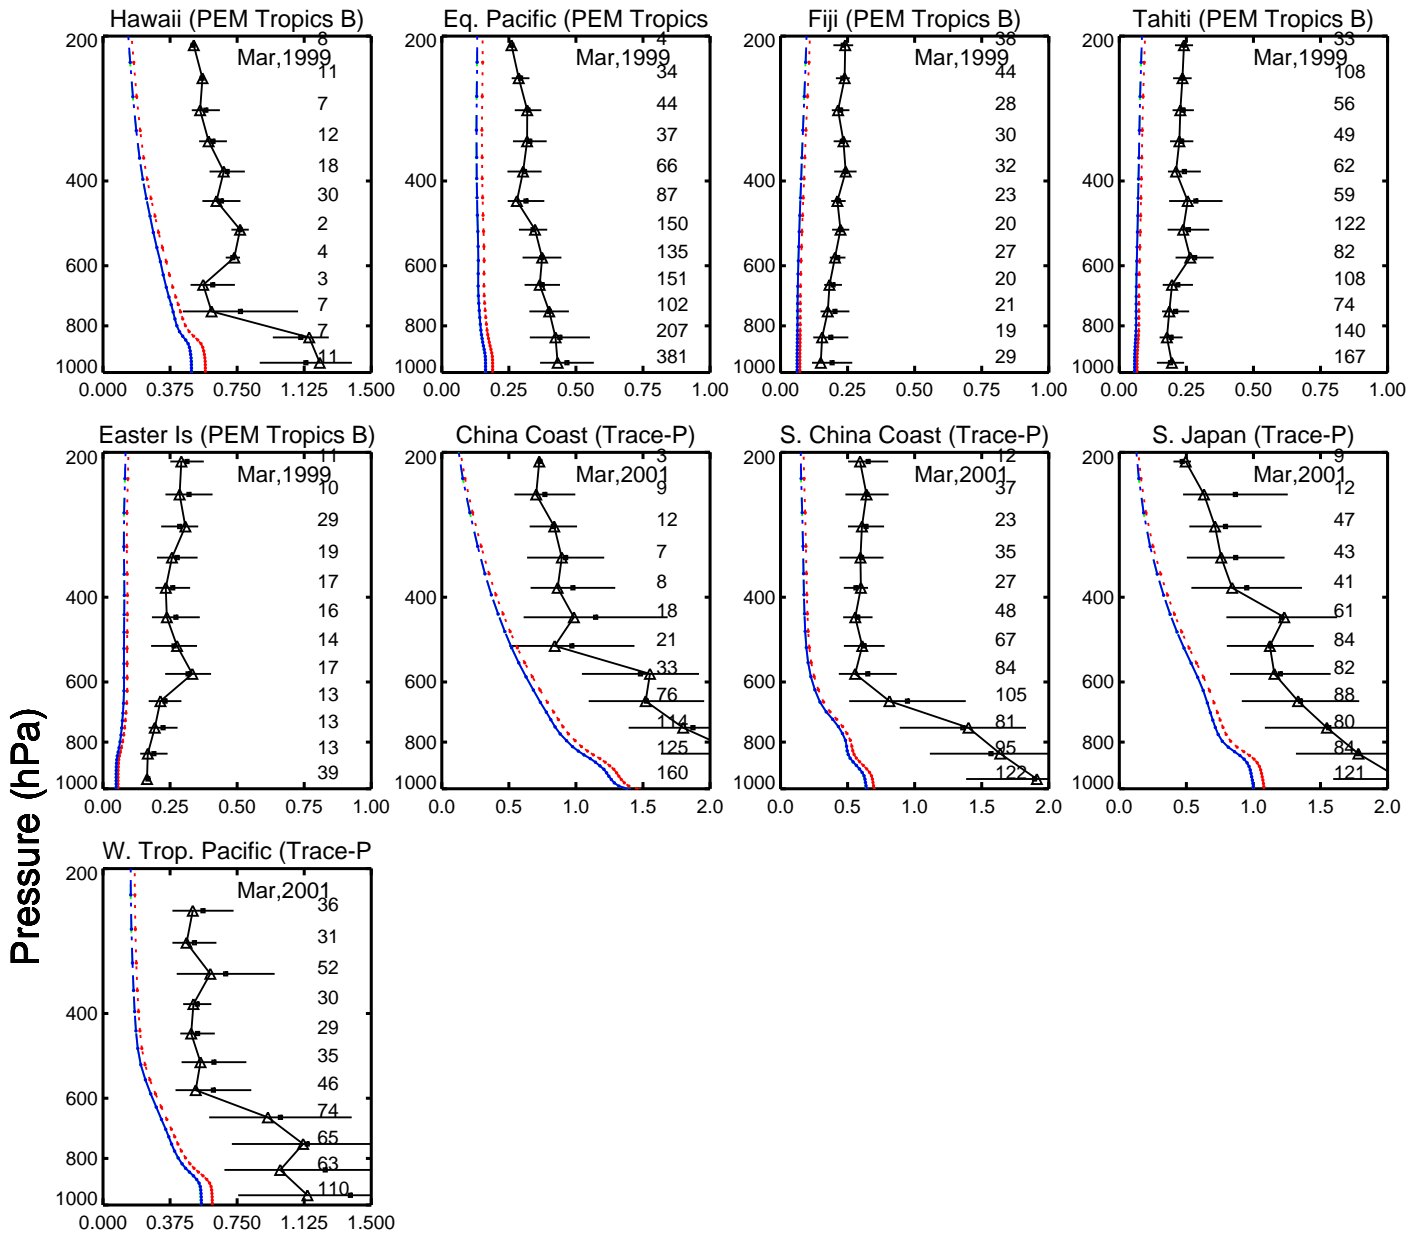

Red: GCC\_13.2.0 (2019); Green: GCC\_13.3.0 (2019); Blue: GCC\_13.4.0 (2019)

C2H6 (ppb)

Red: GCC\_13.2.0 (2019); Green: GCC\_13.3.0 (2019); Blue: GCC\_13.4.0 (2019)

Red: GCC\_13.2.0 (2019); Green: GCC\_13.3.0 (2019); Blue: GCC\_13.4.0 (2019)

C<sub>2</sub>H<sub>6</sub> (ppb)