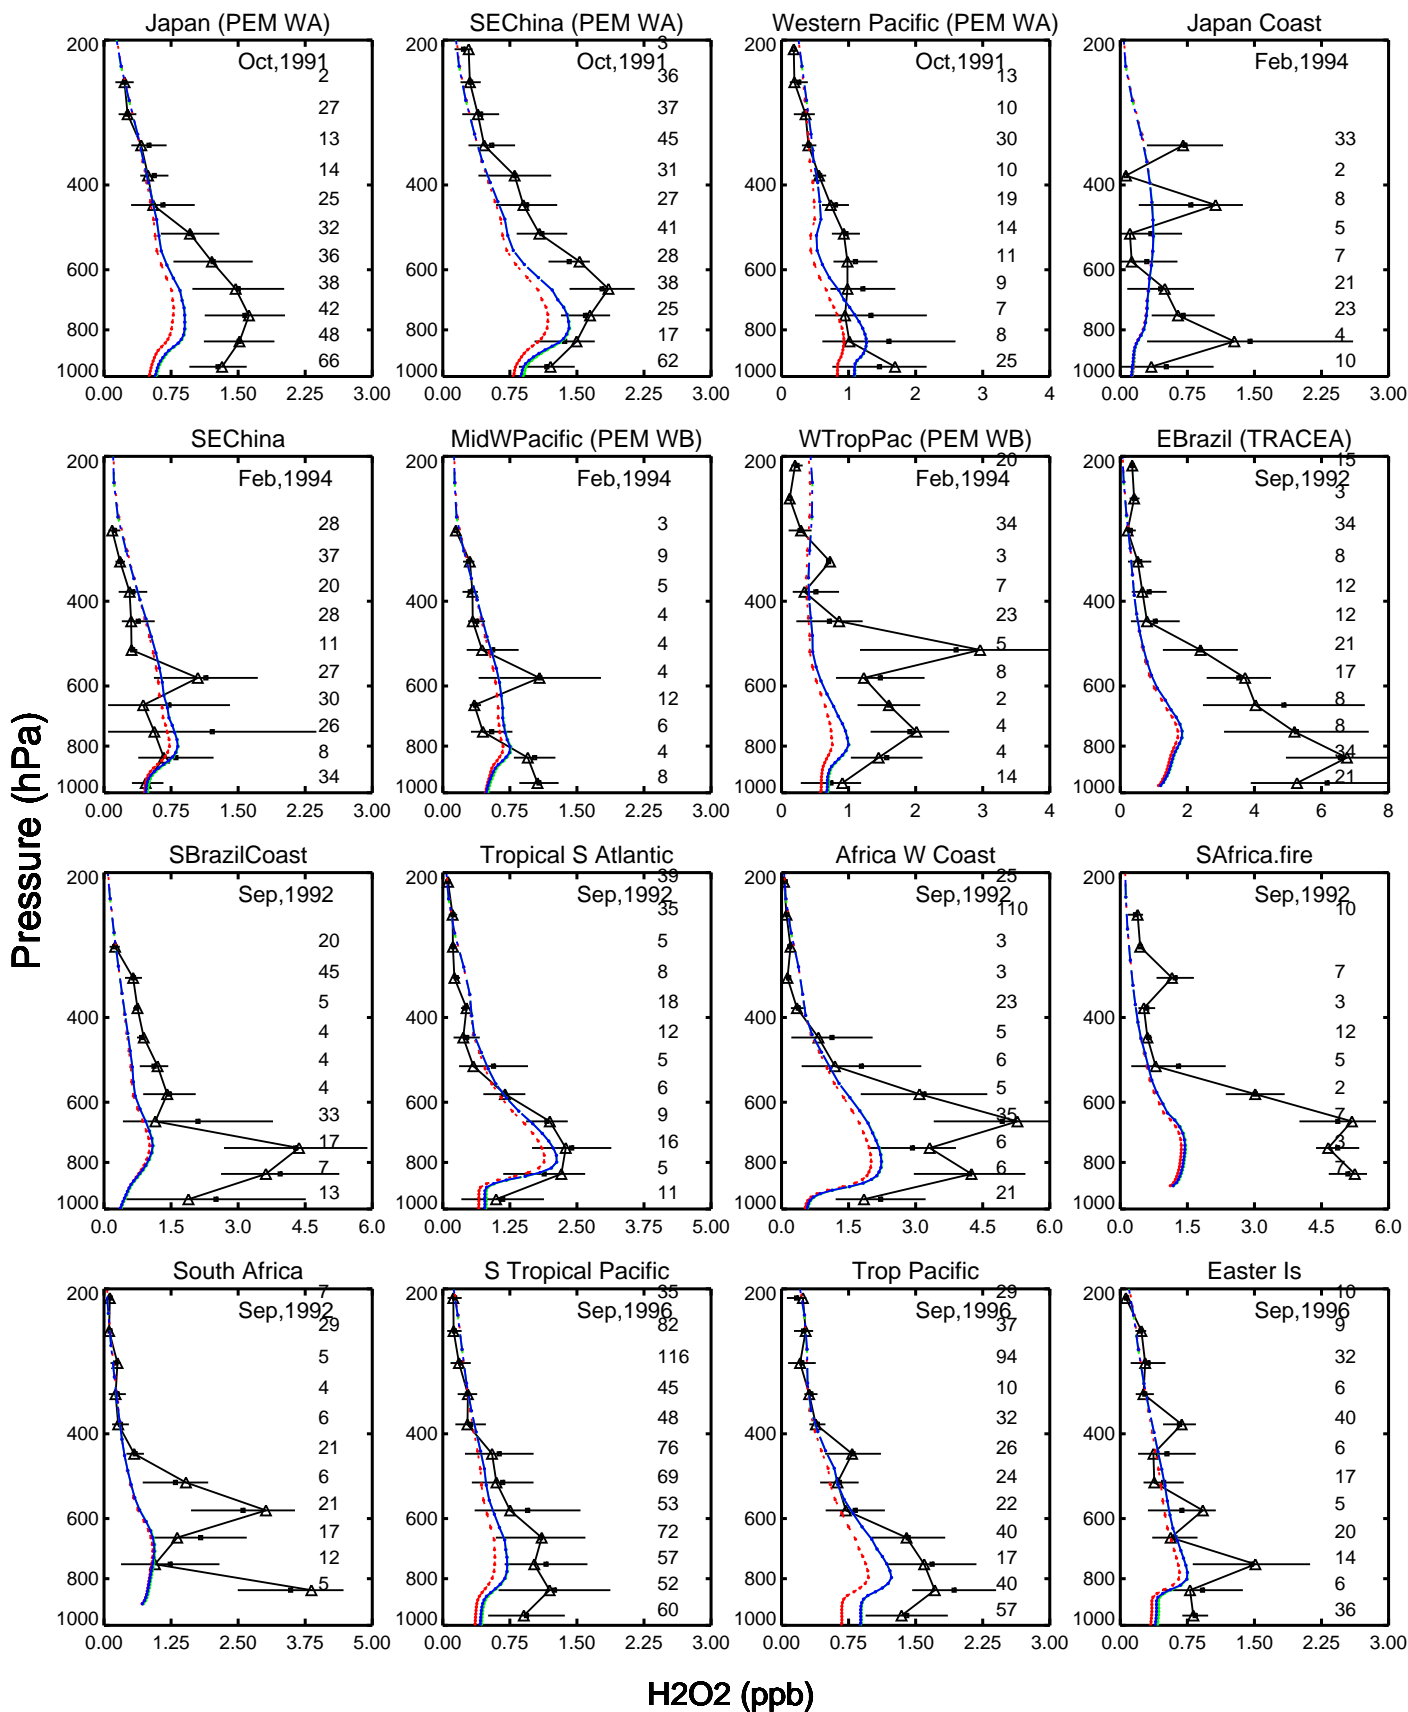

Red: GCC_13.2.0 (2019); Green: GCC_13.3.0 (2019); Blue: GCC_13.4.0 (2019)

Red: GCC_13.2.0 (2019); Green: GCC_13.3.0 (2019); Blue: GCC_13.4.0 (2019)