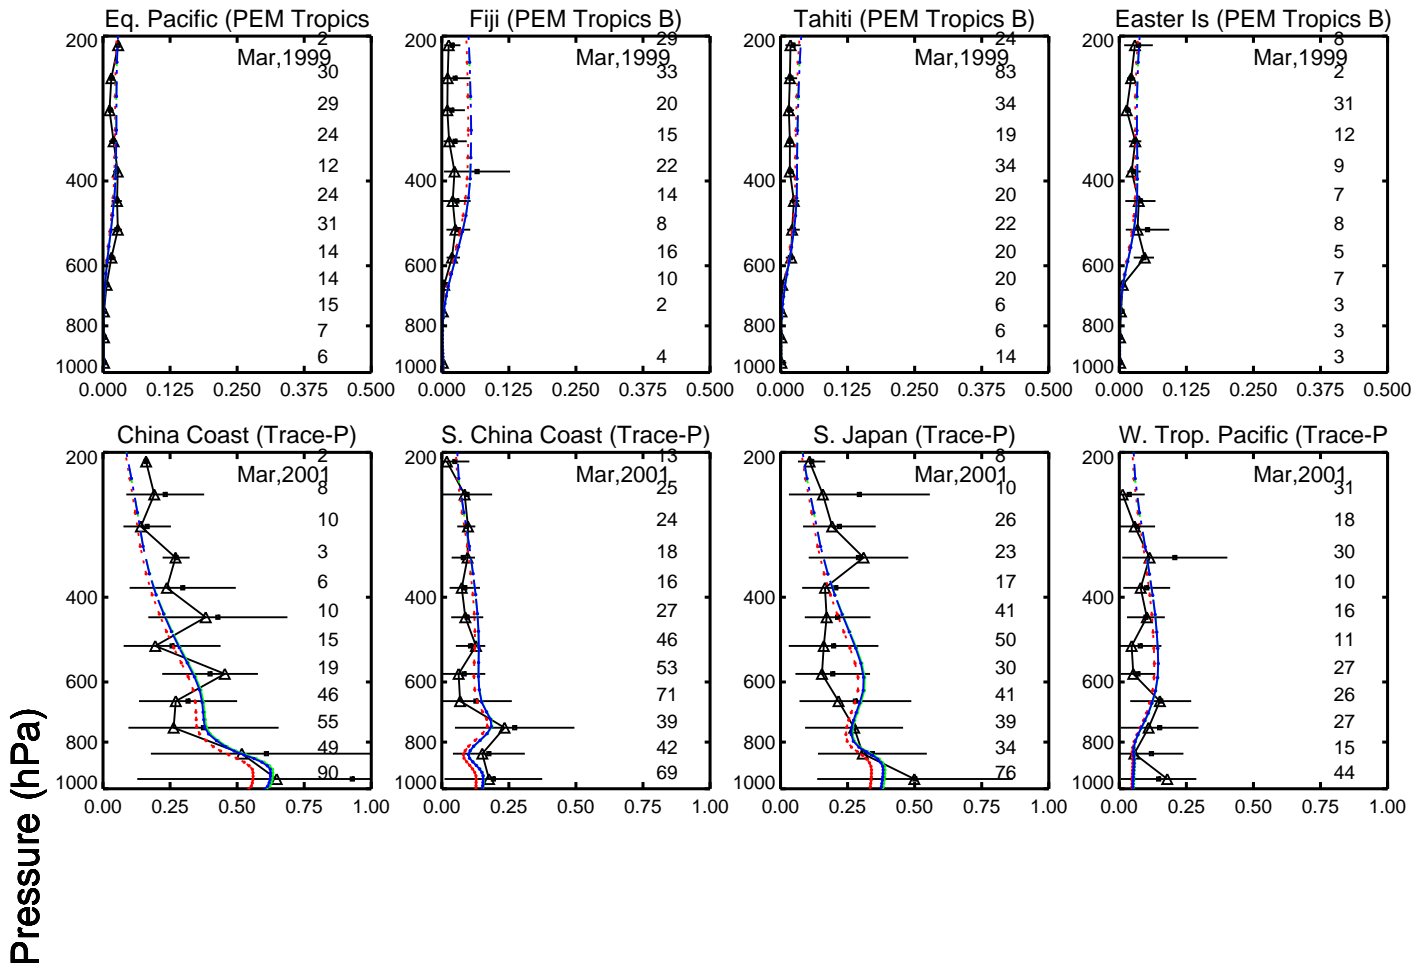

Red: GCC_13.2.0 (2019); Green: GCC_13.3.0 (2019); Blue: GCC_13.4.0 (2019)

Red: GCC_13.2.0 (2019); Green: GCC_13.3.0 (2019); Blue: GCC_13.4.0 (2019)

Red: GCC_13.2.0 (2019); Green: GCC_13.3.0 (2019); Blue: GCC_13.4.0 (2019)

PAN (ppb)