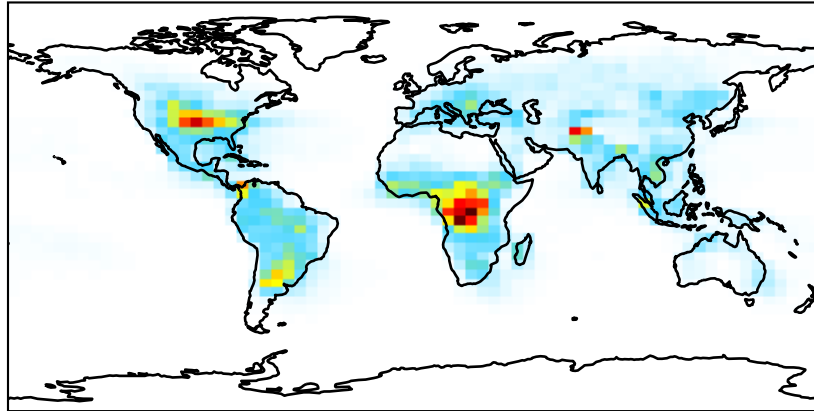

EmisNO_Lightning (AnnualMean)

GCC_13.3.0-rc.0 (Ref)
4.0x5.0

GCC_13.4.0-rc.4 (Dev)
4.0x5.0

Difference
Dev - Ref, Dynamic Range

Difference
Dev - Ref, Restricted Range [5%,95%]

Ratio
Dev/Ref, Dynamic Range

Ratio
Dev/Ref, Fixed Range