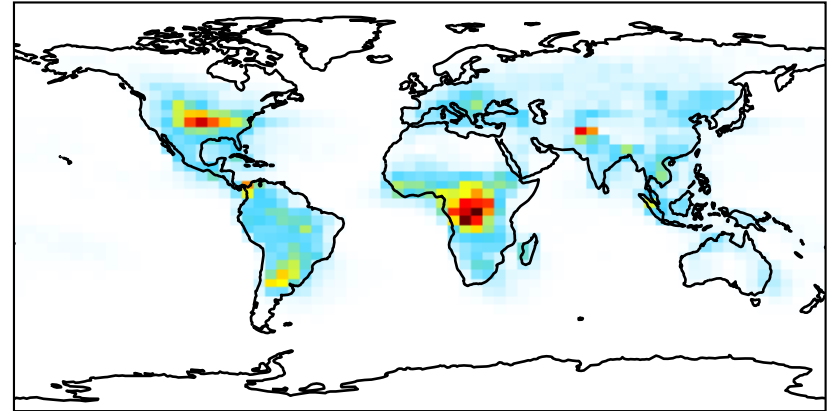

EmisNO_Lightning (AnnualMean)

GCC_13.3.0-rc.0 (Ref)
4.0x5.0

GCC_13.4.0-rc.4 (Dev)
4.0x5.0

Difference
Dev - Ref, Dynamic Range

Difference
Dev - Ref, Restricted Range [5%,95%]

Ratio
Dev/Ref, Dynamic Range

Ratio
Dev/Ref, Fixed Range