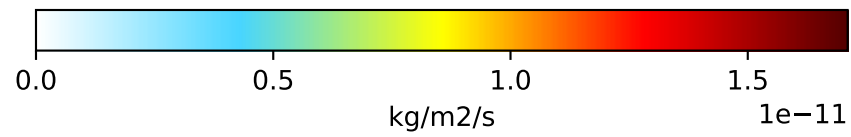

EmisNO_Lightning (AnnualMean)

GCC_13.3.0-rc.0 (Ref)
4.0x5.0

GCC_13.4.0-rc.4 (Dev)
4.0x5.0

Difference
Dev - Ref, Dynamic Range

Difference
Dev - Ref, Restricted Range [5%,95%]

Ratio
Dev/Ref, Dynamic Range

Ratio
Dev/Ref, Fixed Range