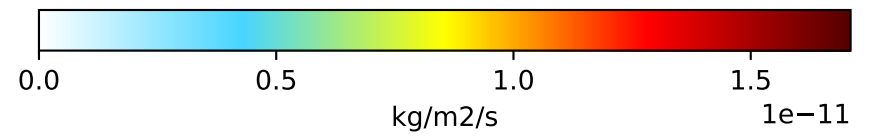

EmisNO_Lightning (AnnualMean)

GCC_13.3.0-rc.0 (Ref)
4.0x5.0

GCC_13.4.0-rc.4 (Dev)
4.0x5.0

Difference
Dev - Ref, Dynamic Range

Difference
Dev - Ref, Restricted Range [5%,95%]

Ratio
Dev/Ref, Dynamic Range

Ratio
Dev/Ref, Fixed Range