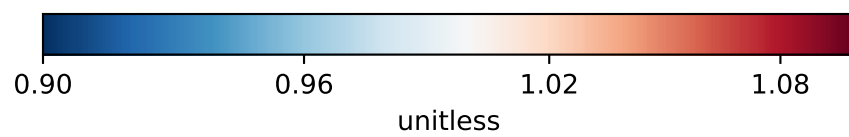

Ratio
Dev/Ref, Fixed Range

EmisEOH_PlantDecay (AnnualMean)

GCC_13.3.0-rc.0 (Ref)
4.0x5.0

GCC_13.4.0-rc.4 (Dev)
4.0x5.0

Difference
Dev - Ref, Dynamic Range

Difference
Dev - Ref, Restricted Range [5%,95%]

Ratio
Dev/Ref, Dynamic Range

Ratio
Dev/Ref, Fixed Range