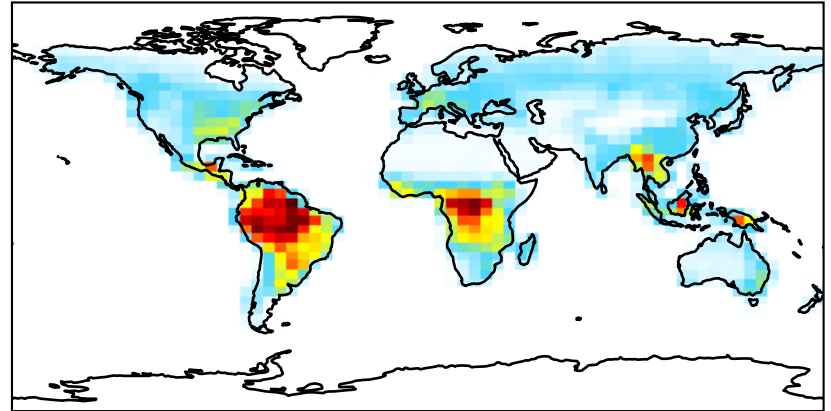

EmisALD2_PlantDecay (AnnualMean)

GCC_13.3.0-rc.0 (Ref)
4.0x5.0

GCC_13.4.0-rc.4 (Dev)
4.0x5.0

Difference
Dev - Ref, Dynamic Range

Difference
Dev - Ref, Restricted Range [5%,95%]

Ratio
Dev/Ref, Dynamic Range

Ratio
Dev/Ref, Fixed Range

EmisEOH_PlantDecay (AnnualMean)

GCC_13.3.0-rc.0 (Ref)
4.0x5.0

GCC_13.4.0-rc.4 (Dev)
4.0x5.0

Difference
Dev - Ref, Dynamic Range

Difference
Dev - Ref, Restricted Range [5%,95%]

Ratio
Dev/Ref, Dynamic Range