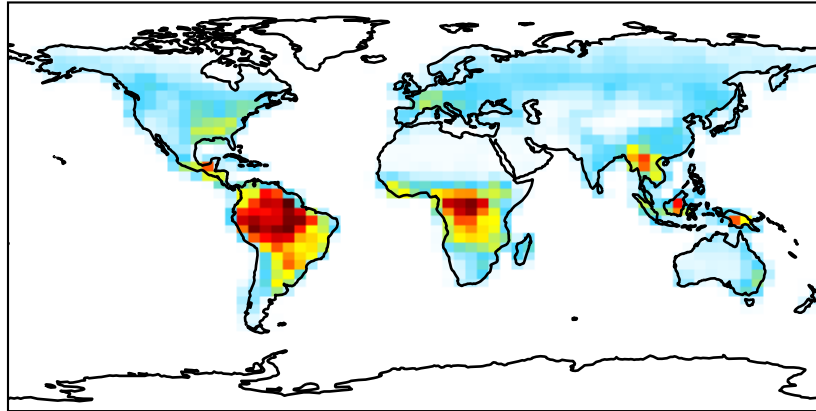

EmisALD2_PlantDecay (AnnualMean)

GCC_13.3.0-rc.0 (Ref)
4.0x5.0

GCC_13.4.0-rc.4 (Dev)
4.0x5.0

Difference
Dev - Ref, Dynamic Range

Difference
Dev - Ref, Restricted Range [5%,95%]

Ratio
Dev/Ref, Dynamic Range

Ratio
Dev/Ref, Fixed Range

EmisEOH_PlantDecay (AnnualMean)

GCC_13.3.0-rc.0 (Ref)
4.0x5.0

GCC_13.4.0-rc.4 (Dev)
4.0x5.0

Difference
Dev - Ref, Dynamic Range

Difference
Dev - Ref, Restricted Range [5%,95%]

Ratio
Dev/Ref, Dynamic Range