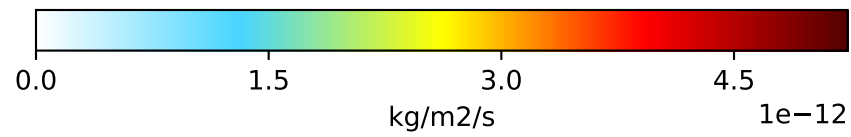

EmisALD2_PlantDecay (AnnualMean)

GCC_13.3.0-rc.0 (Ref)
4.0x5.0

GCC_13.4.0-rc.4 (Dev)
4.0x5.0

Difference
Dev - Ref, Dynamic Range

Difference
Dev - Ref, Restricted Range [5%,95%]

Ratio
Dev/Ref, Dynamic Range

Ratio
Dev/Ref, Fixed Range

EmisEOH_PlantDecay (AnnualMean)

GCC_13.3.0-rc.0 (Ref)
4.0x5.0

GCC_13.4.0-rc.4 (Dev)
4.0x5.0

Difference
Dev - Ref, Dynamic Range

Difference
Dev - Ref, Restricted Range [5%,95%]

Ratio
Dev/Ref, Dynamic Range