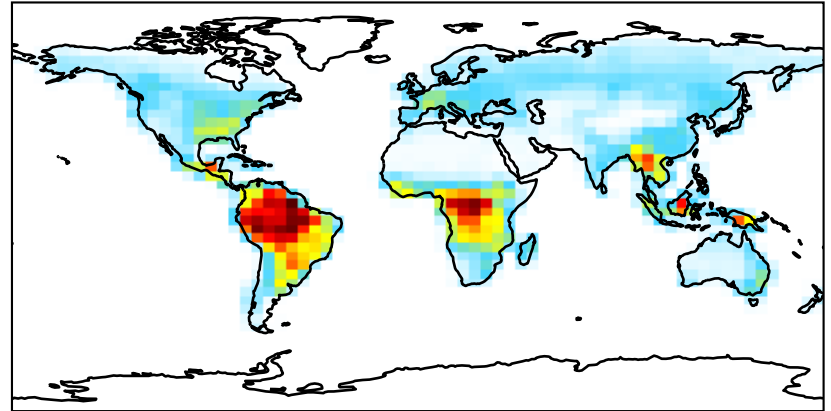

Ratio
Dev/Ref, Fixed Range

EmisEOH_PlantDecay (AnnualMean)

GCC_13.3.0-rc.0 (Ref)
4.0x5.0

GCC_13.4.0-rc.4 (Dev)
4.0x5.0

Difference
Dev - Ref, Dynamic Range

Difference
Dev - Ref, Restricted Range [5%,95%]

Ratio
Dev/Ref, Dynamic Range