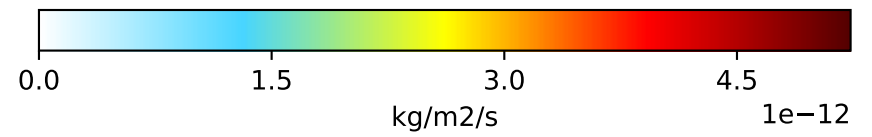

Ratio
Dev/Ref, Fixed Range

EmisEOH_PlantDecay (AnnualMean)

GCC_13.3.0-rc.0 (Ref)
4.0x5.0

GCC_13.4.0-rc.4 (Dev)
4.0x5.0

Difference
Dev - Ref, Dynamic Range

Difference
Dev - Ref, Restricted Range [5%,95%]

Ratio
Dev/Ref, Dynamic Range