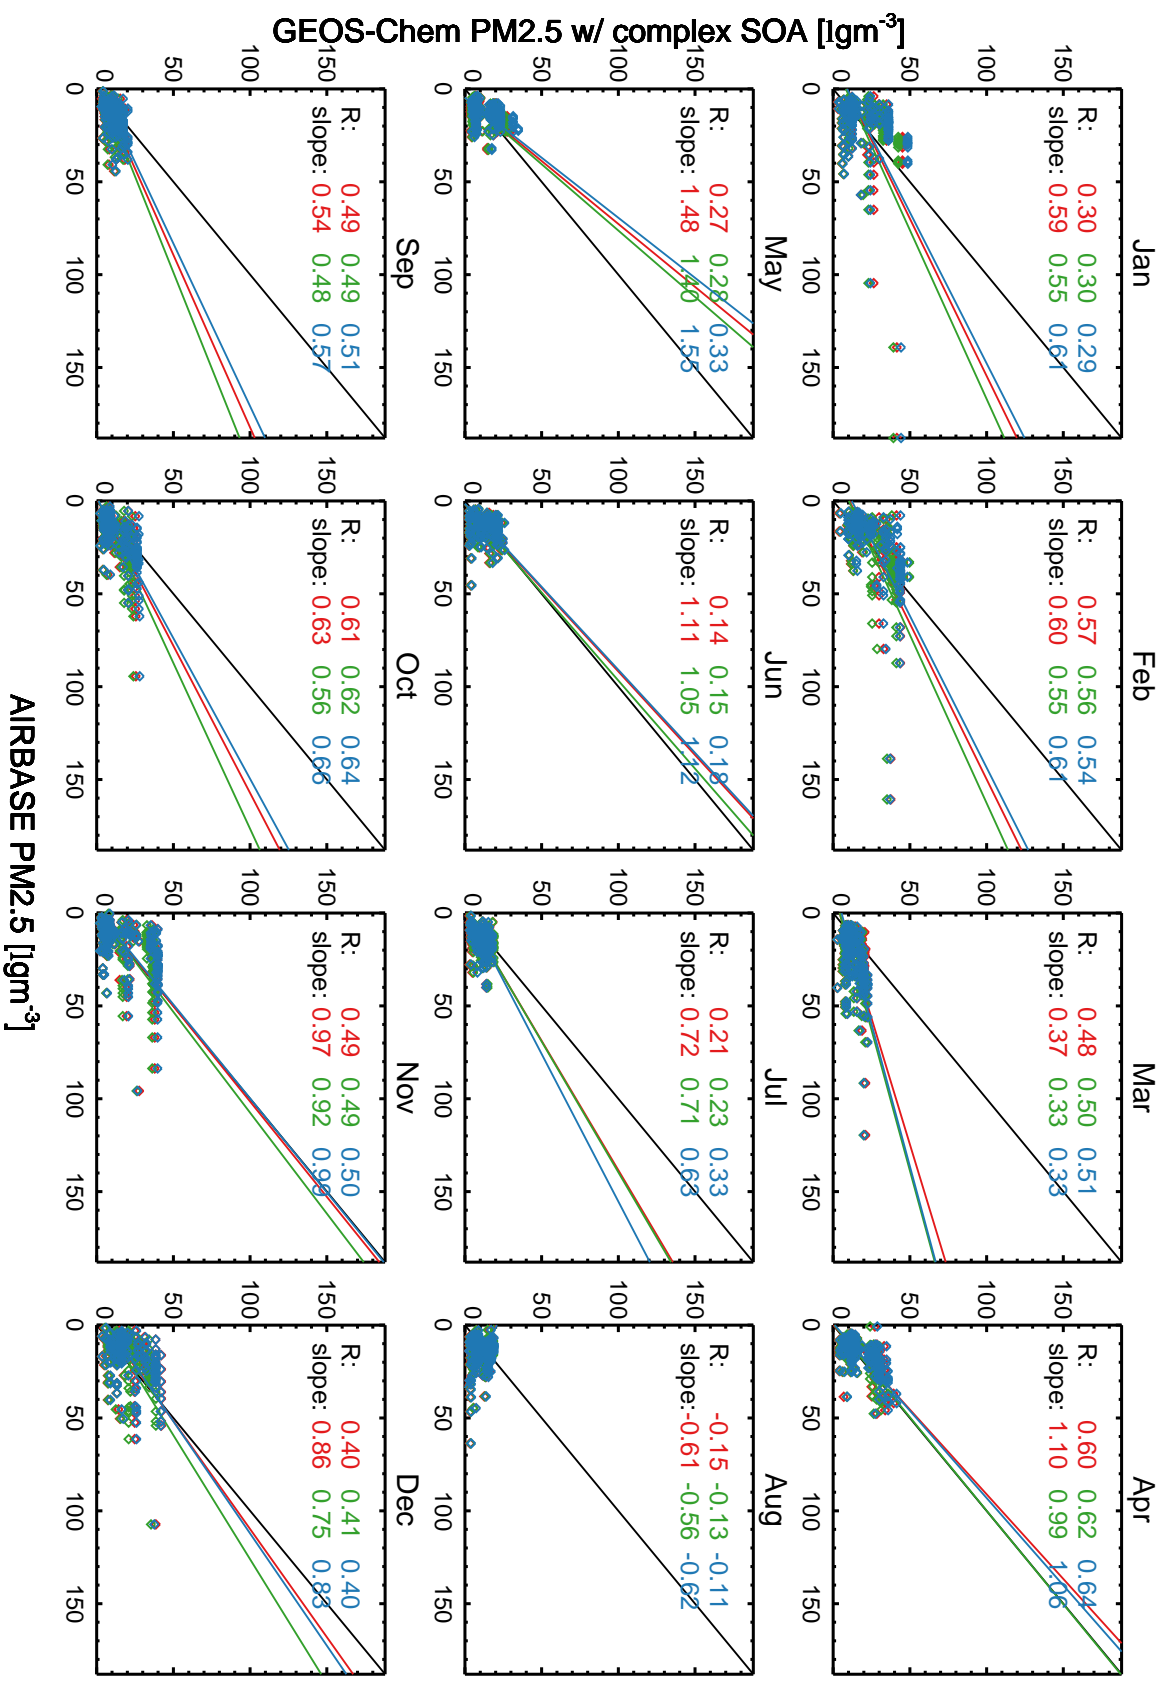

Red: GCC\_13.2.0 (2019); Green: GCC\_13.3.0 (2019); Blue: GCC\_13.4.0 (2019)

Red: GCC\_13.2.0 (2019); Green: GCC\_13.3.0 (2019); Blue: GCC\_13.4.0 (2019)

Red: GCC\_13.2.0 (2019); Green: GCC\_13.3.0 (2019); Blue: GCC\_13.4.0 (2019)

Red: GCC\_13.2.0 (2019); Green: GCC\_13.3.0 (2019); Blue: GCC\_13.4.0 (2019)