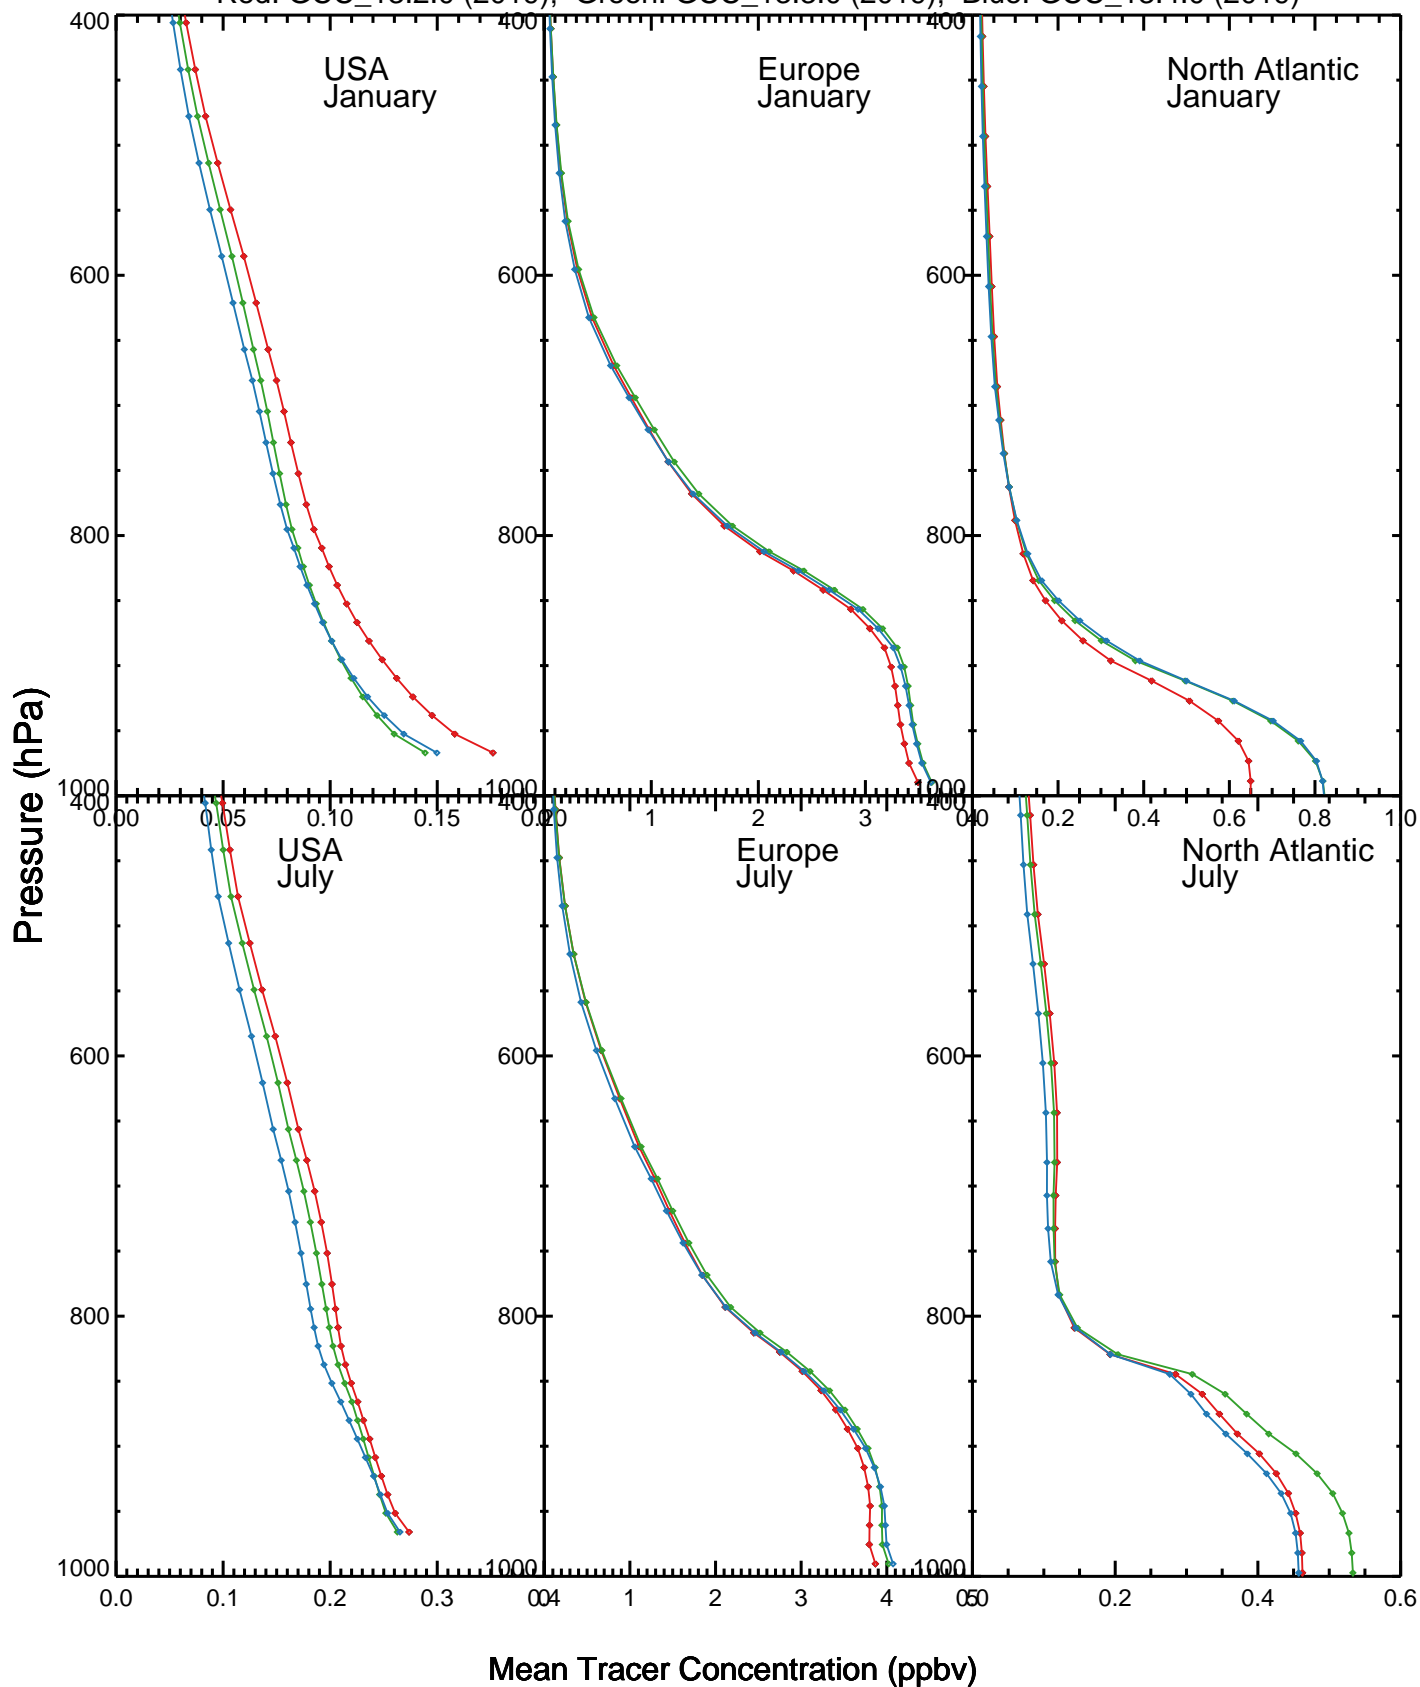

BCPI

Red: GCC_13.2.0 (2019); Green: GCC_13.3.0 (2019); Blue: GCC_13.4.0 (2019)

SO4

Red: GCC_13.2.0 (2019); Green: GCC_13.3.0 (2019); Blue: GCC_13.4.0 (2019)

DST1

Red: GCC_13.2.0 (2019); Green: GCC_13.3.0 (2019); Blue: GCC_13.4.0 (2019)

SALA

Red: GCC_13.2.0 (2019); Green: GCC_13.3.0 (2019); Blue: GCC_13.4.0 (2019)

SALC

Red: GCC_13.2.0 (2019); Green: GCC_13.3.0 (2019); Blue: GCC_13.4.0 (2019)