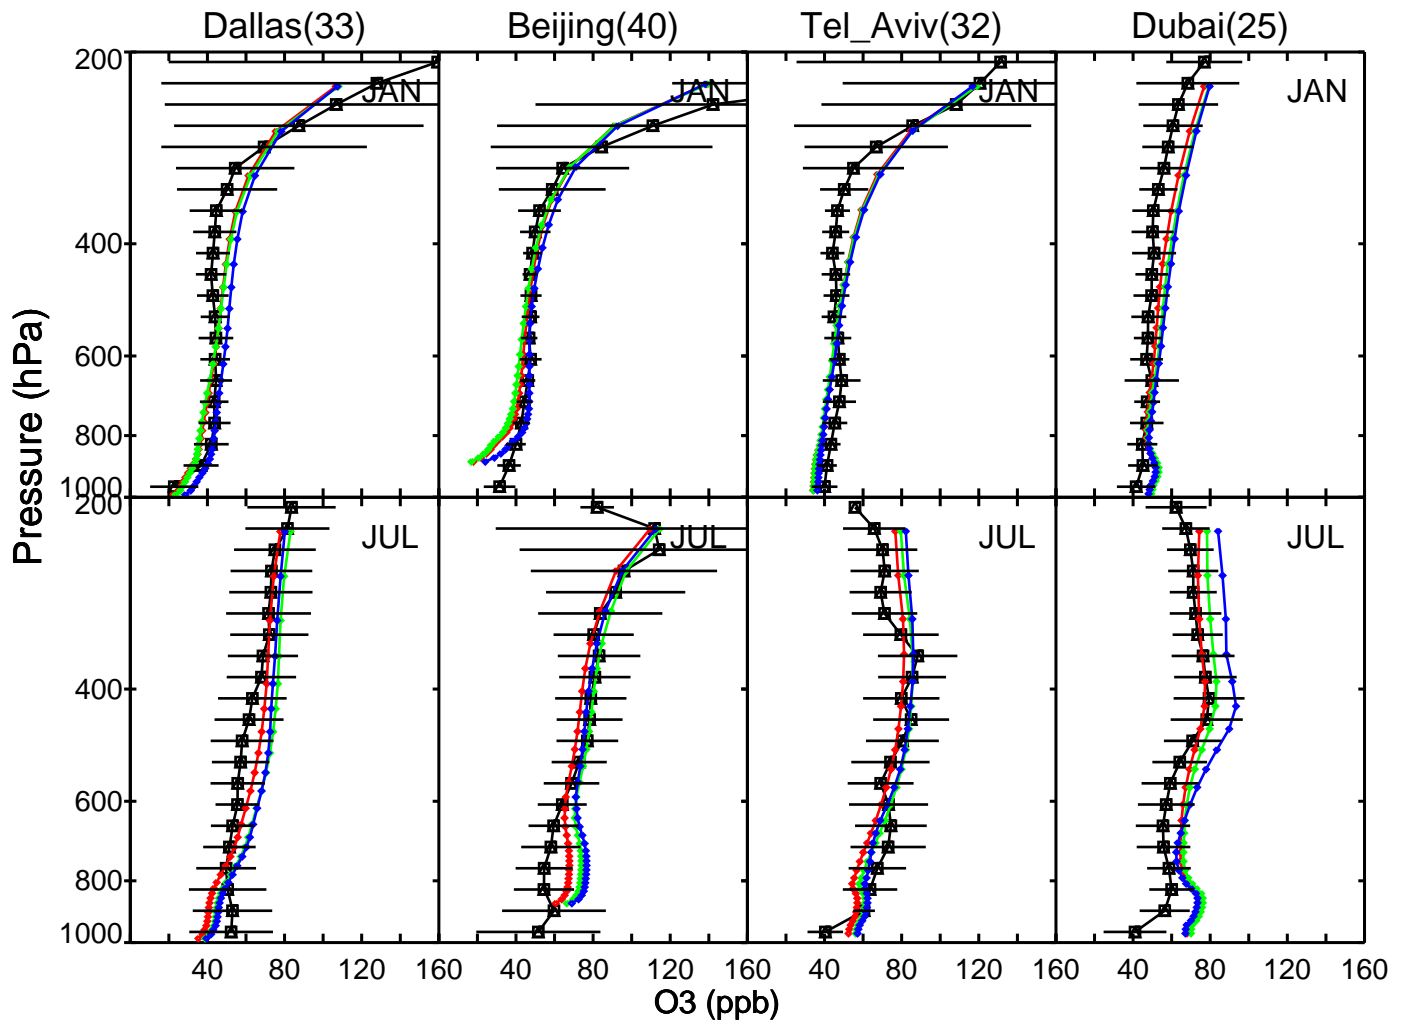

Red: GCC_13.2.0 (2019); Green: GCC_13.3.0 (2019); Blue: GCC_13.4.0 (2019)

Red: GCC_13.2.0 (2019); Green: GCC_13.3.0 (2019); Blue: GCC_13.4.0 (2019)