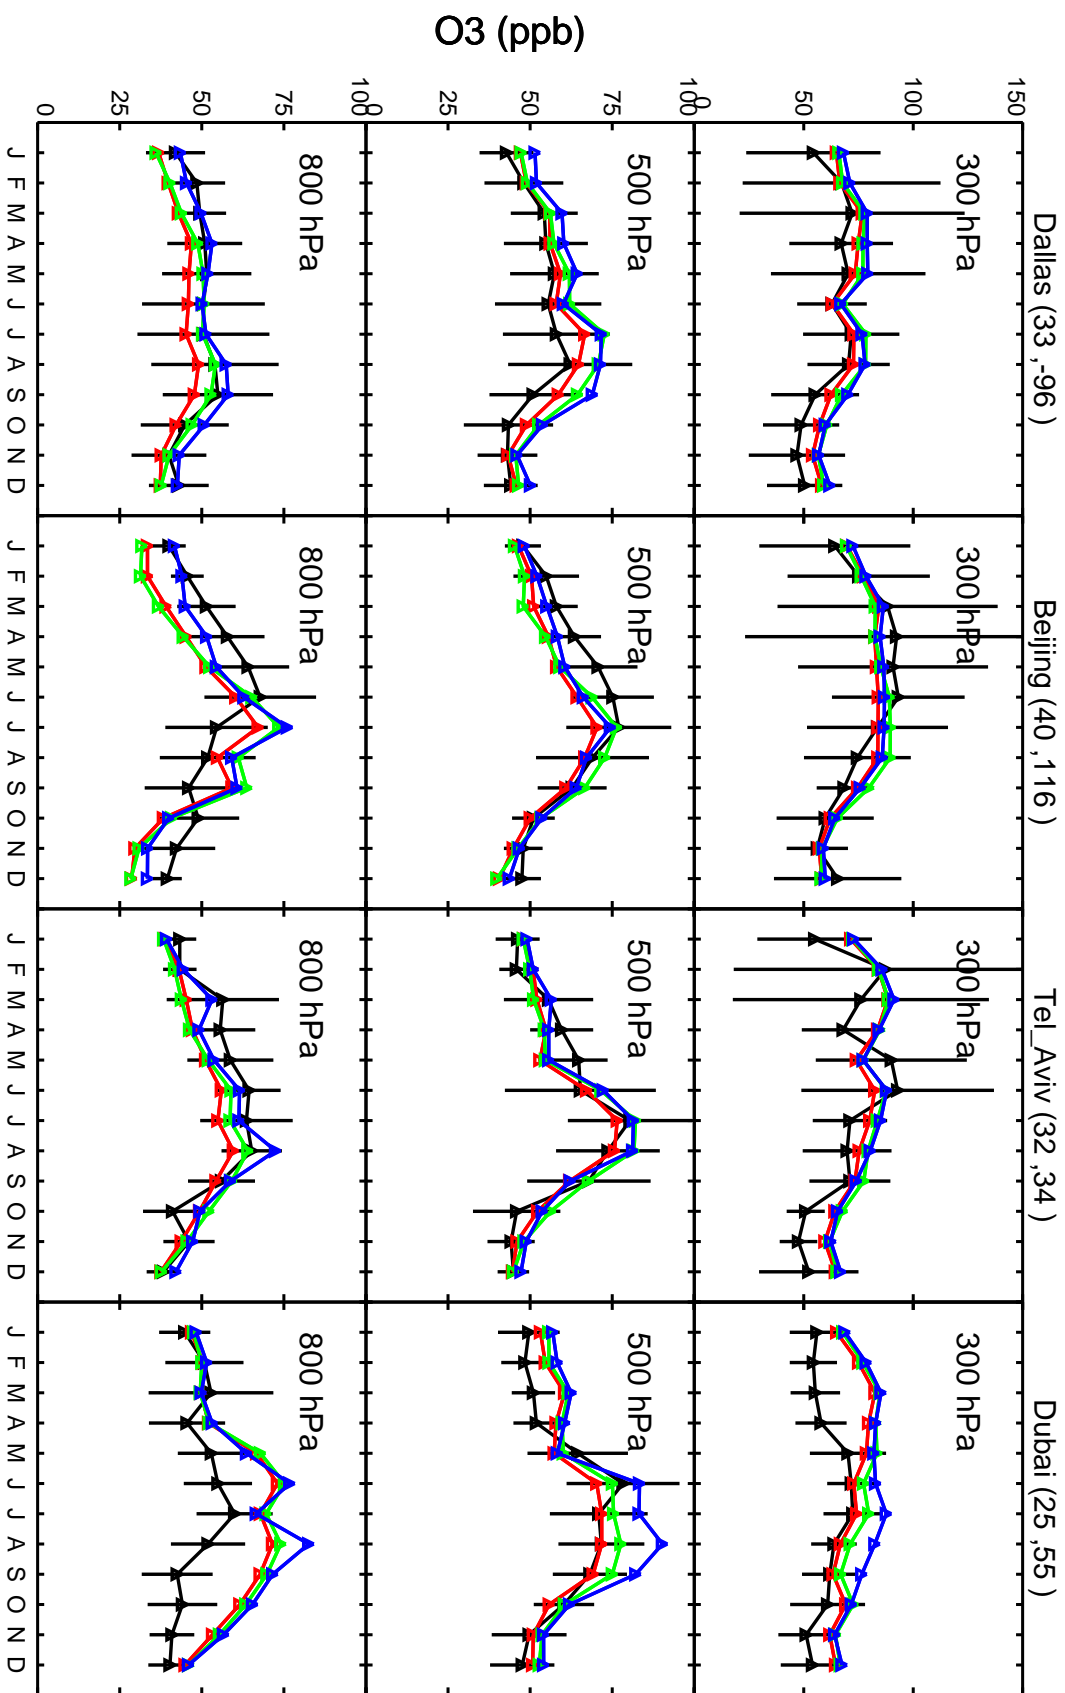

Red: GCC_13.2.0 (2019); Green: GCC_13.3.0 (2019); Blue: GCC_13.4.0 (2019)

Red: GCC_13.2.0 (2019); Green: GCC_13.3.0 (2019); Blue: GCC_13.4.0 (2019)