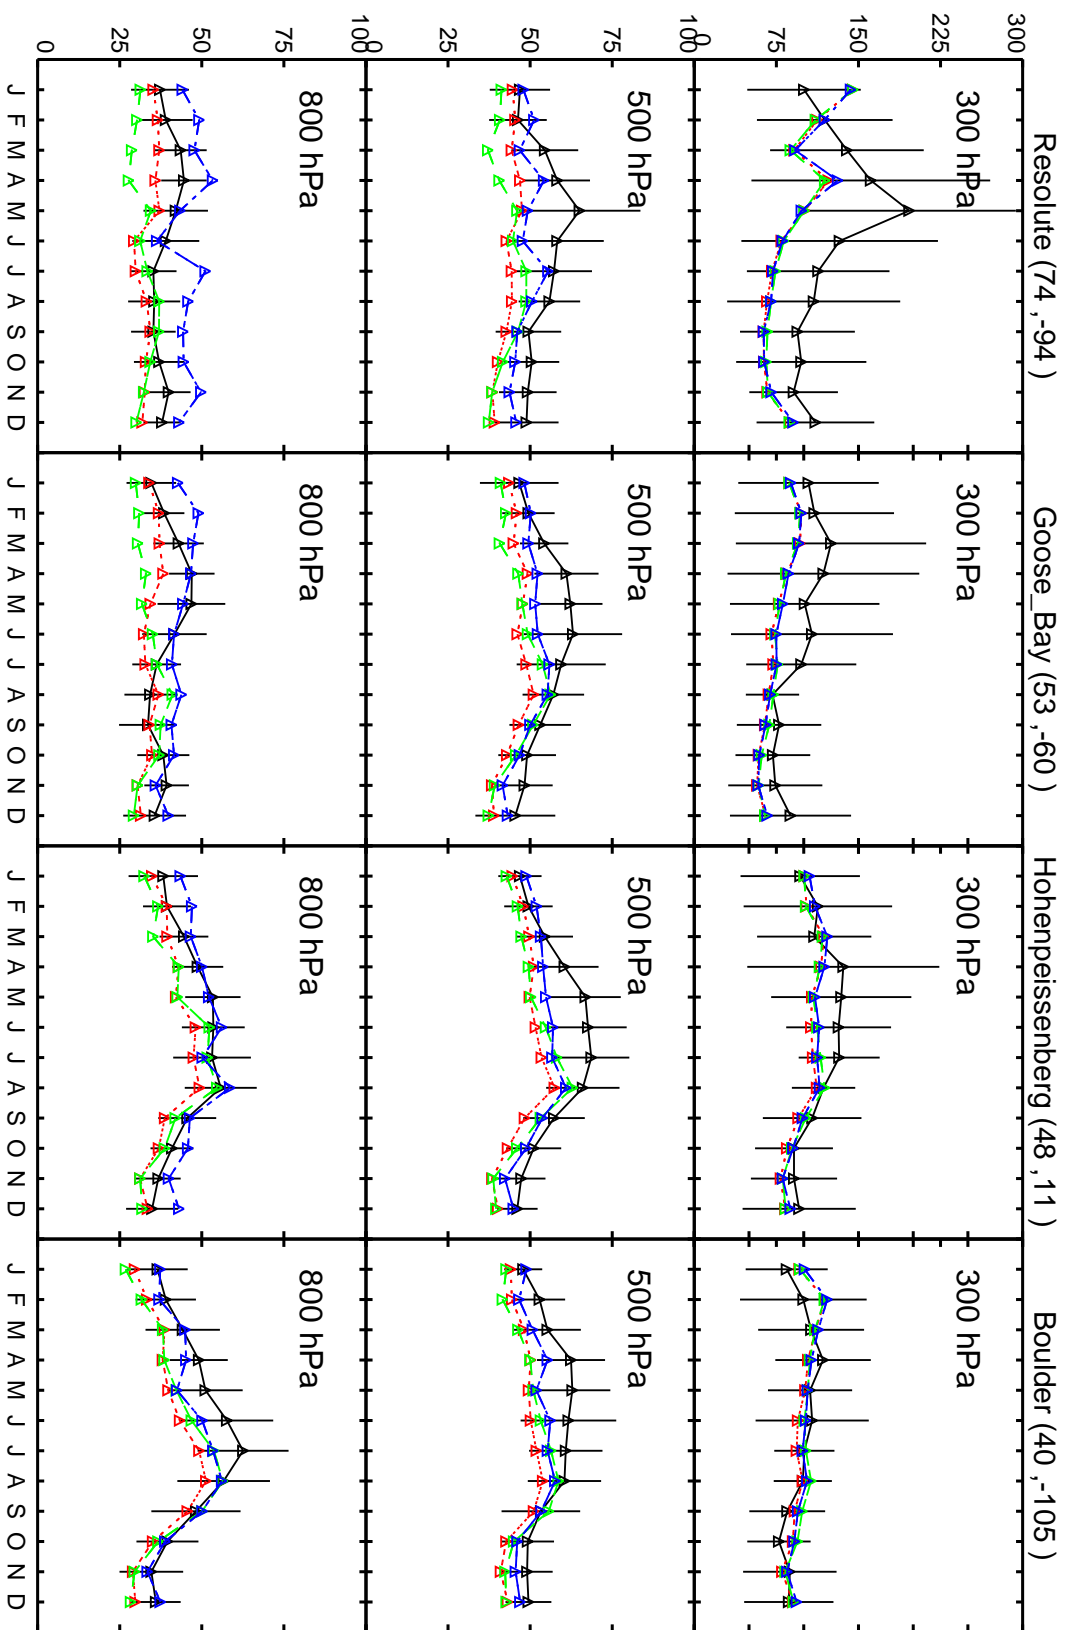

Red: GCC\_13.2.0 (2019); Green: GCC\_13.3.0 (2019); Blue: GCC\_13.4.0 (2019)

Red: GCC\_13.2.0 (2019); Green: GCC\_13.3.0 (2019); Blue: GCC\_13.4.0 (2019)