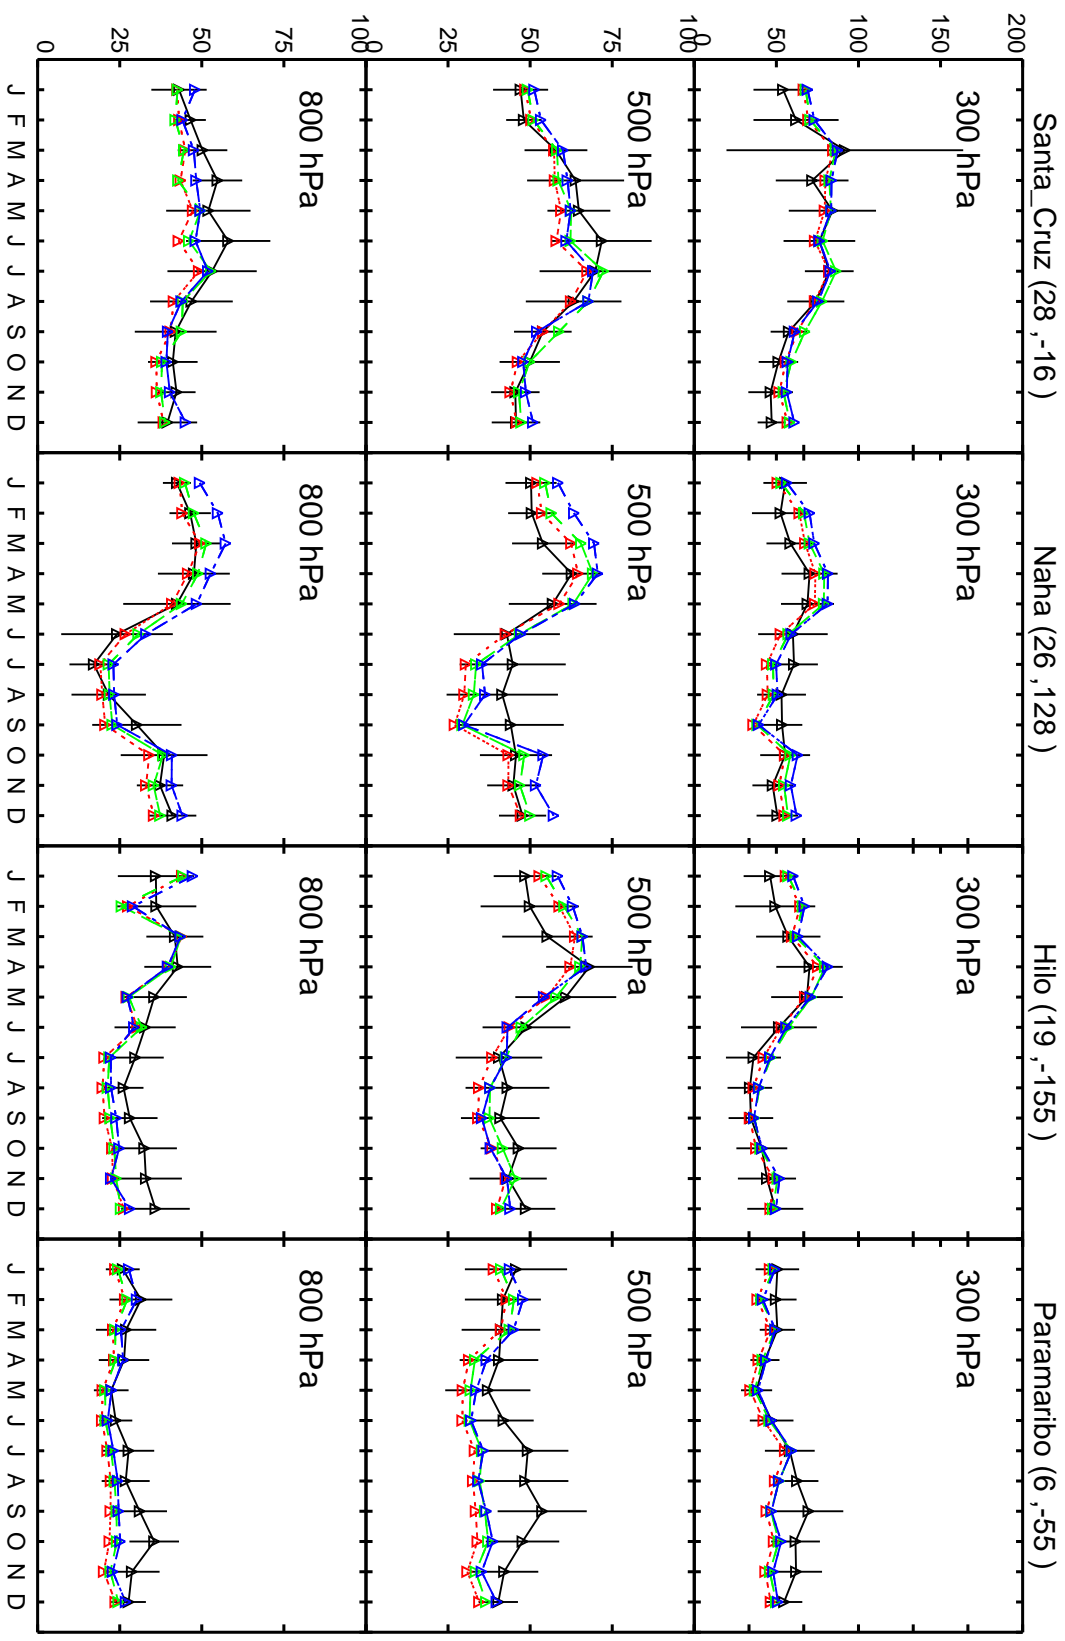

Red: GCC_13.2.0 (2019); Green: GCC_13.3.0 (2019); Blue: GCC_13.4.0 (2019)

Red: GCC_13.2.0 (2019); Green: GCC_13.3.0 (2019); Blue: GCC_13.4.0 (2019)

Red: GCC_13.2.0 (2019); Green: GCC_13.3.0 (2019); Blue: GCC_13.4.0 (2019)