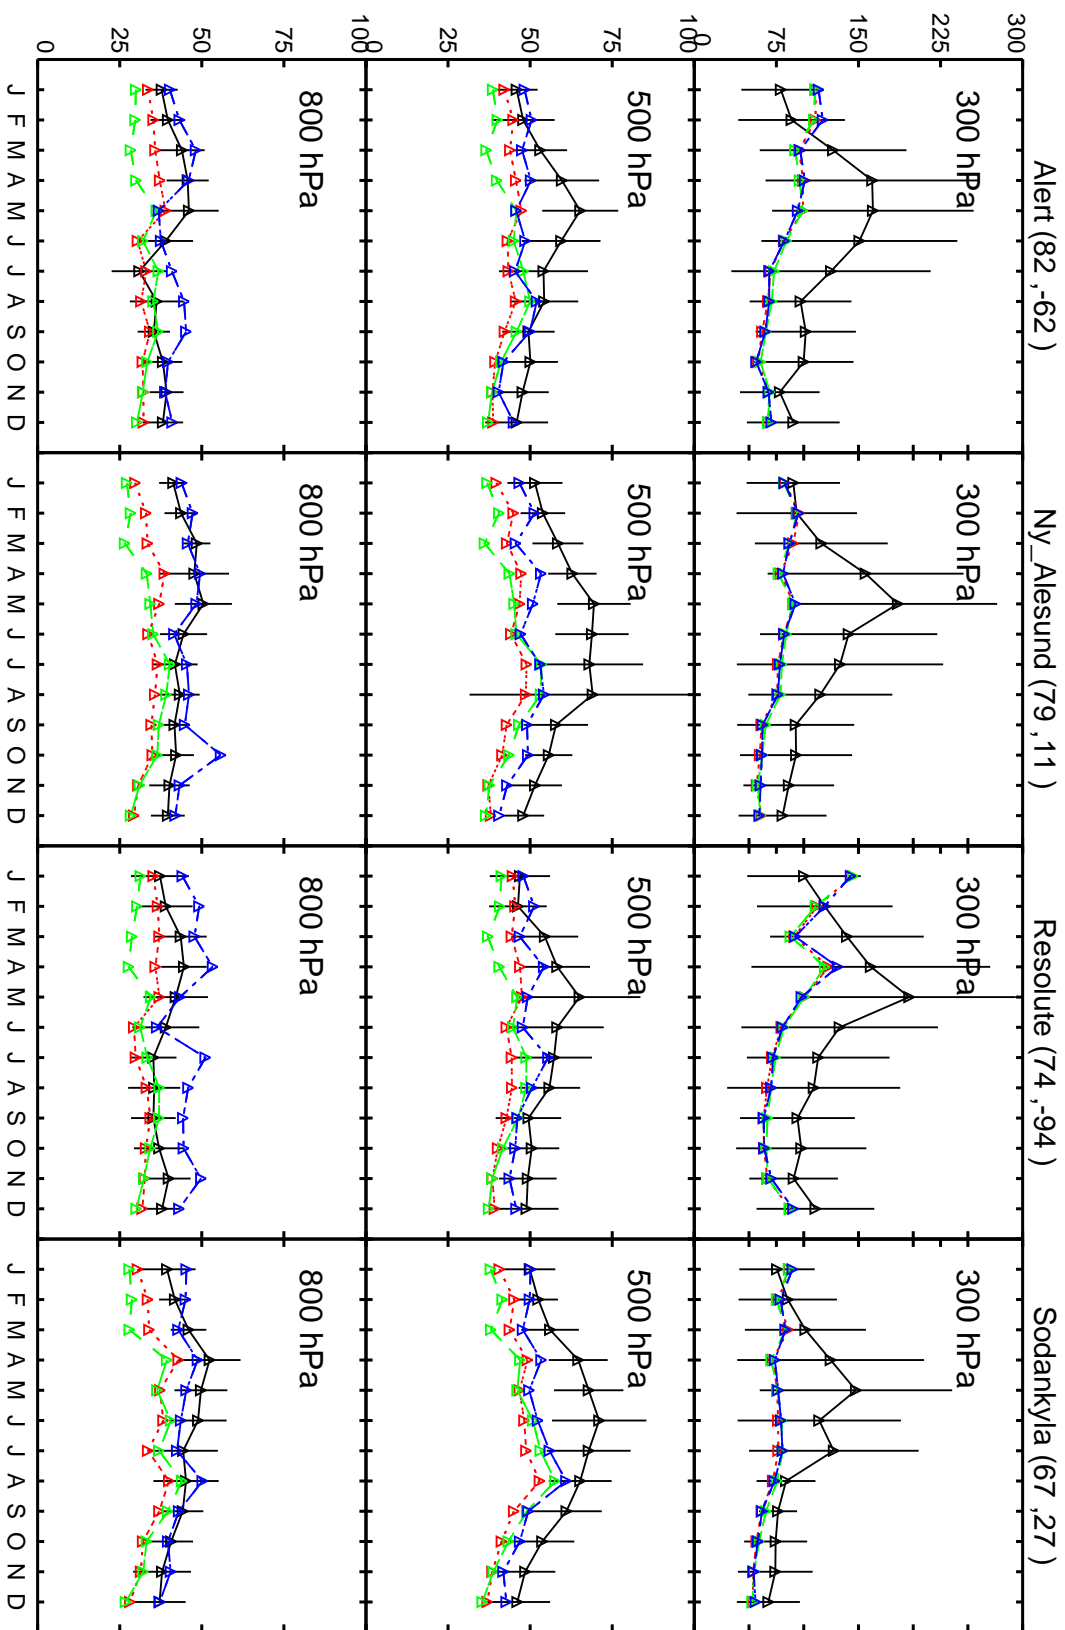

Red: GCC_13.2.0 (2019); Green: GCC_13.3.0 (2019); Blue: GCC_13.4.0 (2019)

Red: GCC_13.2.0 (2019); Green: GCC_13.3.0 (2019); Blue: GCC_13.4.0 (2019)

Red: GCC_13.2.0 (2019); Green: GCC_13.3.0 (2019); Blue: GCC_13.4.0 (2019)