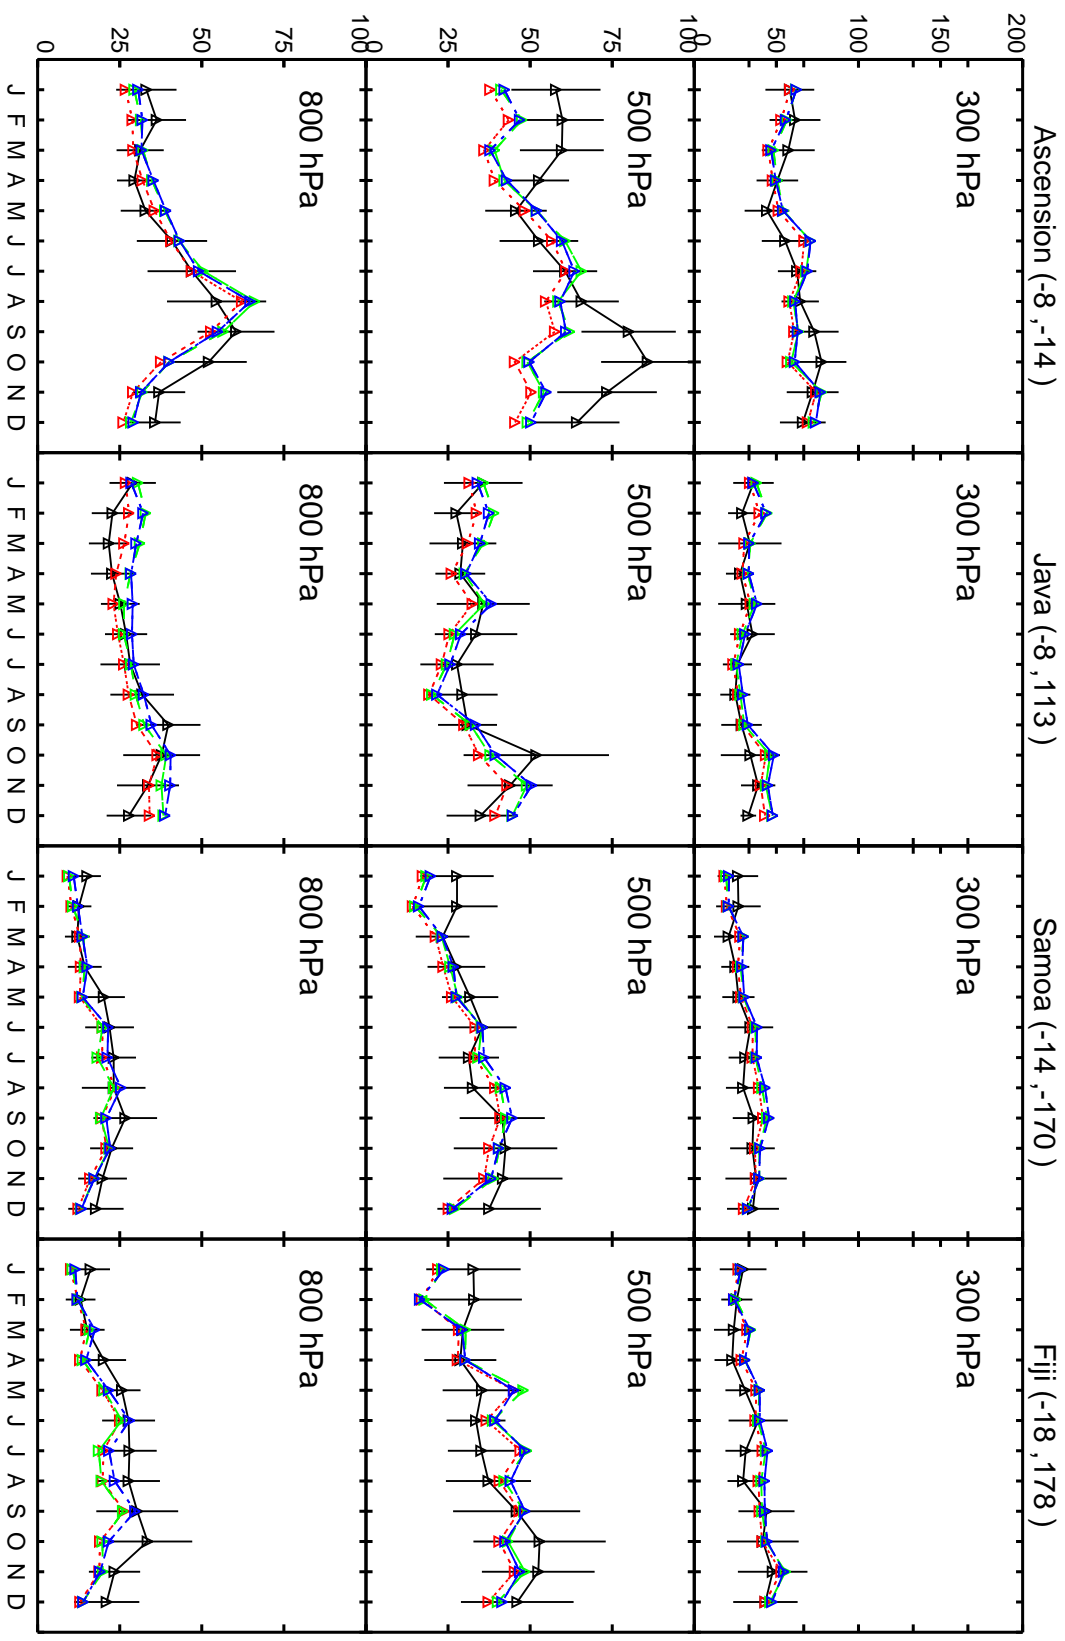

Red: GCC_13.2.0 (2019); Green: GCC_13.3.0 (2019); Blue: GCC_13.4.0 (2019)

Red: GCC_13.2.0 (2019); Green: GCC_13.3.0 (2019); Blue: GCC_13.4.0 (2019)

Red: GCC_13.2.0 (2019); Green: GCC_13.3.0 (2019); Blue: GCC_13.4.0 (2019)