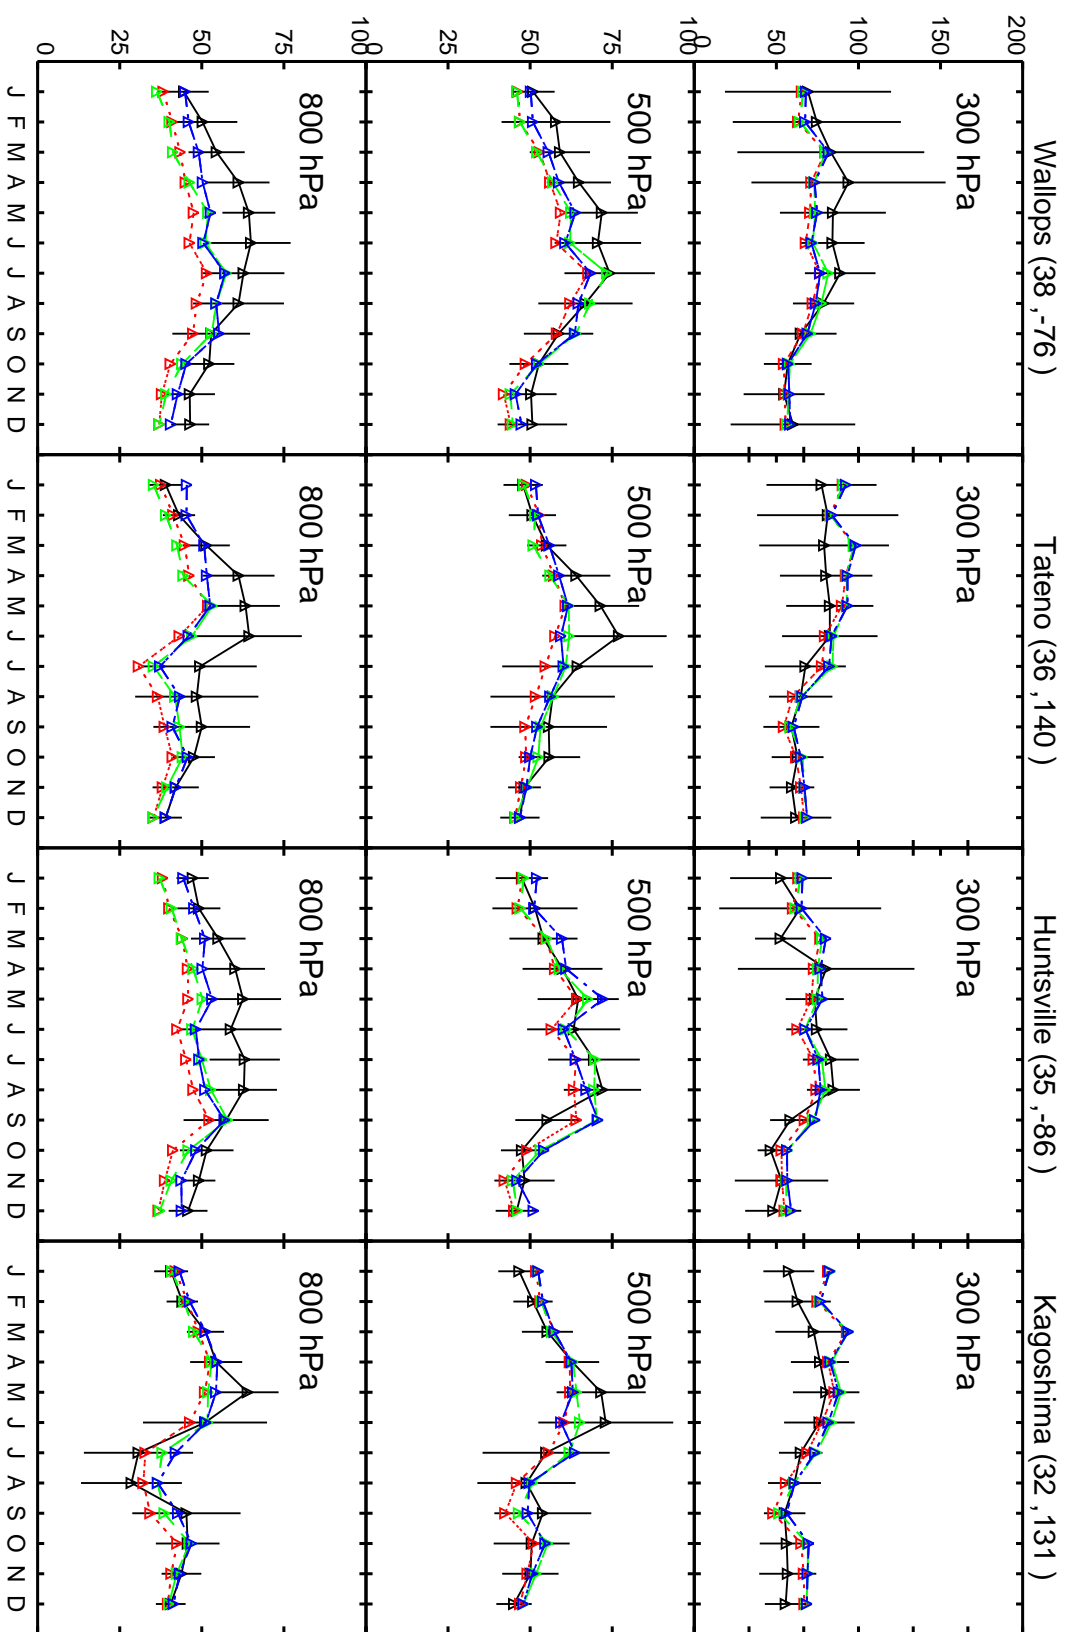

Red: GCC_13.2.0 (2019); Green: GCC_13.3.0 (2019); Blue: GCC_13.4.0 (2019)

Red: GCC_13.2.0 (2019); Green: GCC_13.3.0 (2019); Blue: GCC_13.4.0 (2019)

Red: GCC_13.2.0 (2019); Green: GCC_13.3.0 (2019); Blue: GCC_13.4.0 (2019)