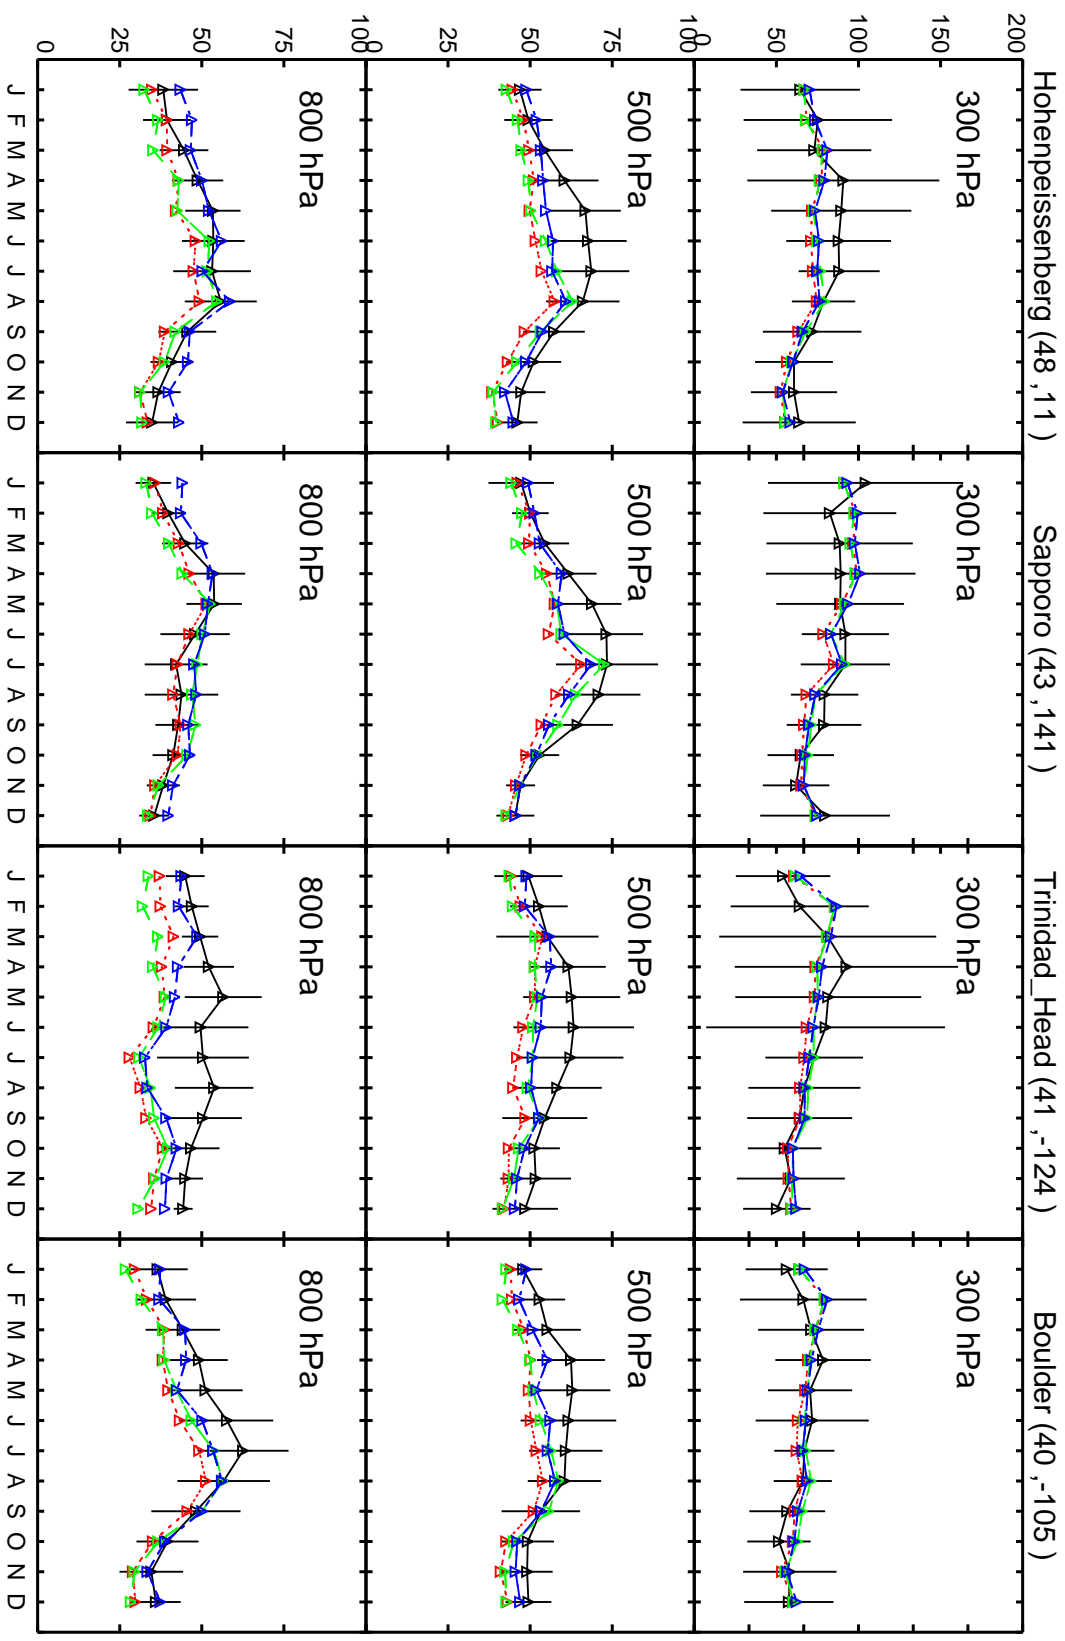

Red: GCC_13.2.0 (2019); Green: GCC_13.3.0 (2019); Blue: GCC_13.4.0 (2019)

Red: GCC_13.2.0 (2019); Green: GCC_13.3.0 (2019); Blue: GCC_13.4.0 (2019)

Red: GCC_13.2.0 (2019); Green: GCC_13.3.0 (2019); Blue: GCC_13.4.0 (2019)