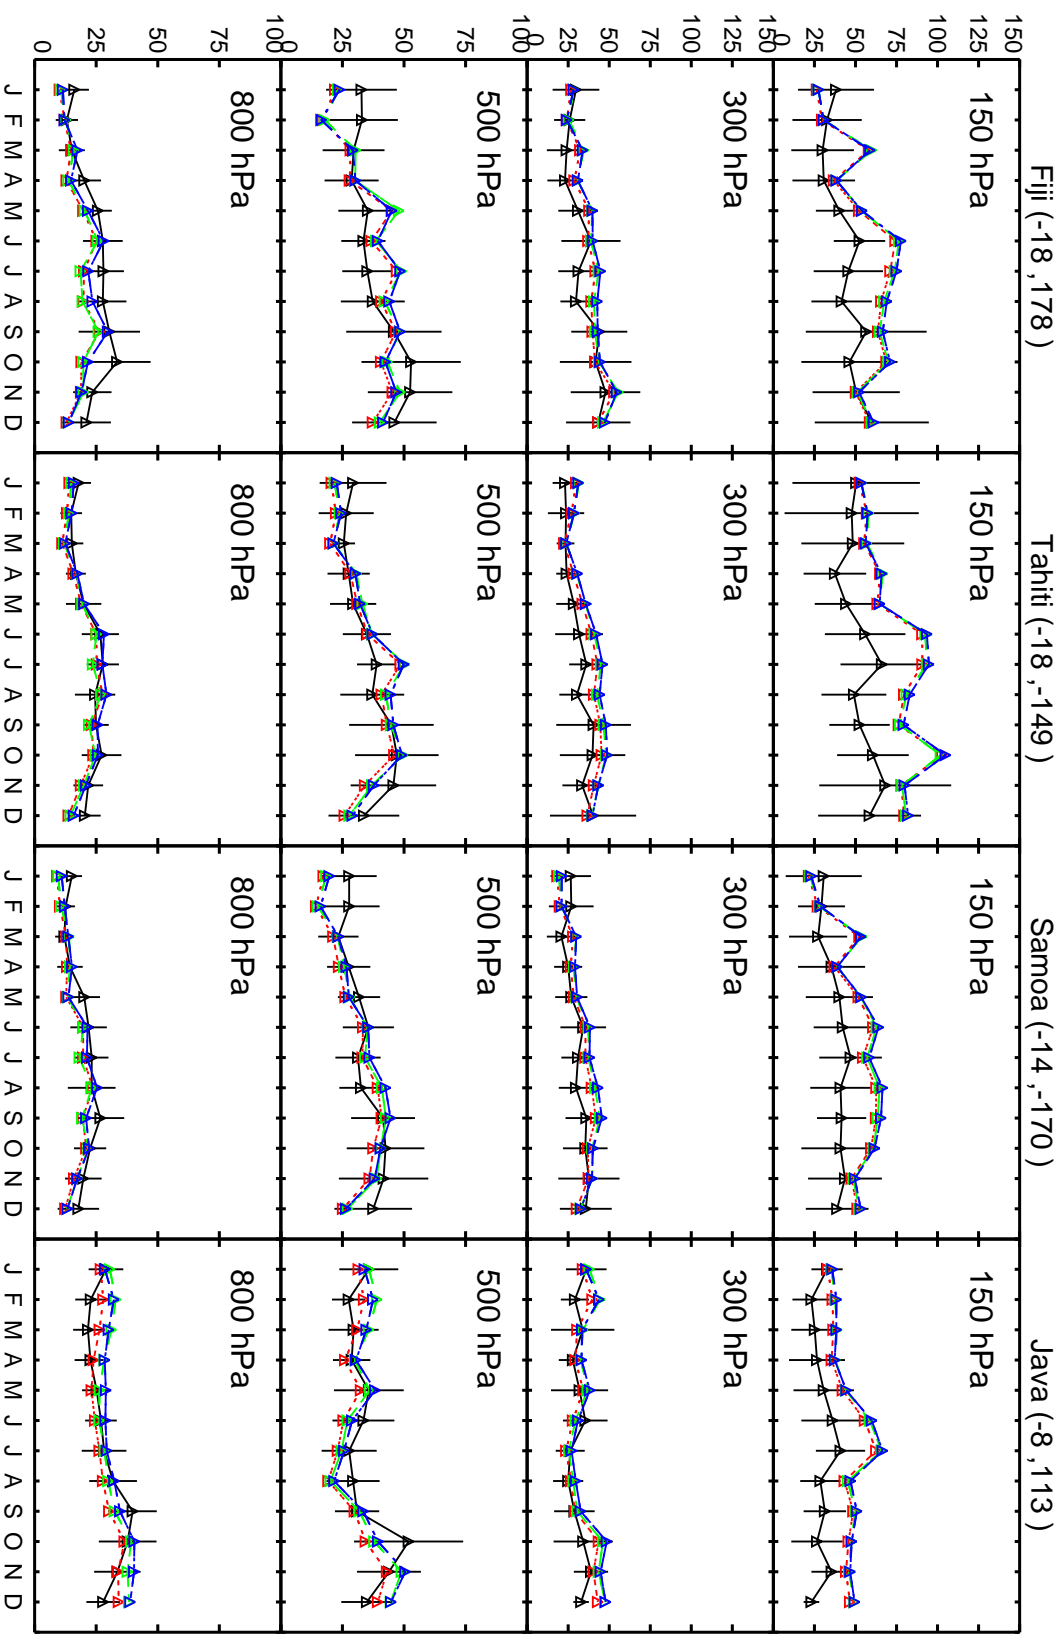

Red: GCC\_13.2.0 (2019); Green: GCC\_13.3.0 (2019); Blue: GCC\_13.4.0 (2019)

Red: GCC\_13.2.0 (2019); Green: GCC\_13.3.0 (2019); Blue: GCC\_13.4.0 (2019)