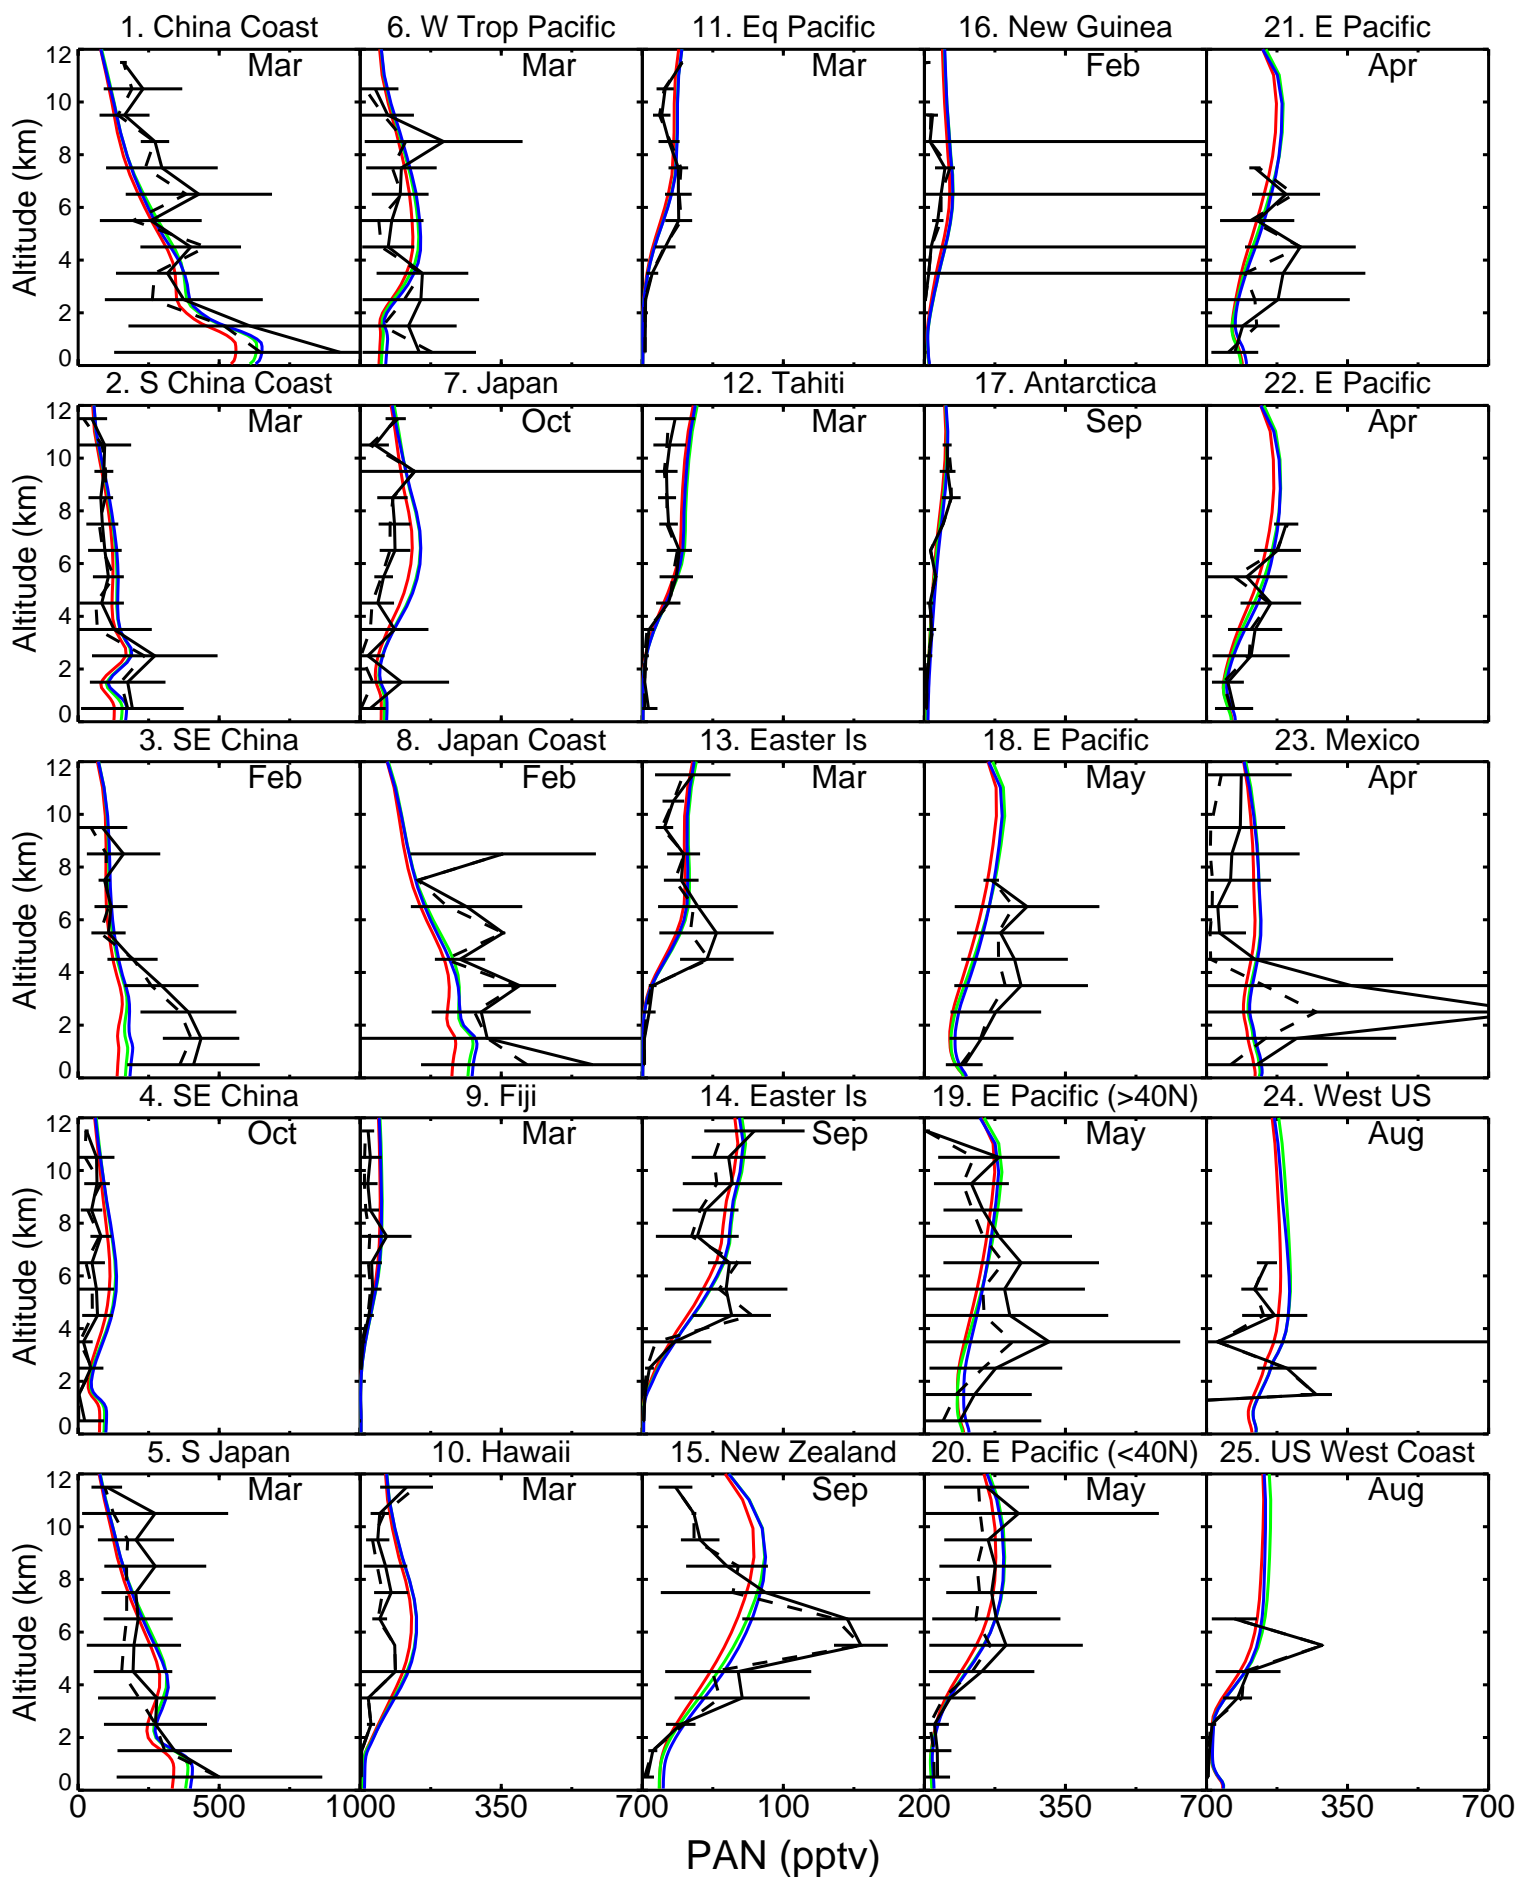

Red: GCC_13.2.0 (2019); Green: GCC_13.3.0 (2019); Blue: GCC_13.4.0 (2019)

Red: GCC_13.2.0 (2019); Green: GCC_13.3.0 (2019); Blue: GCC_13.4.0 (2019)