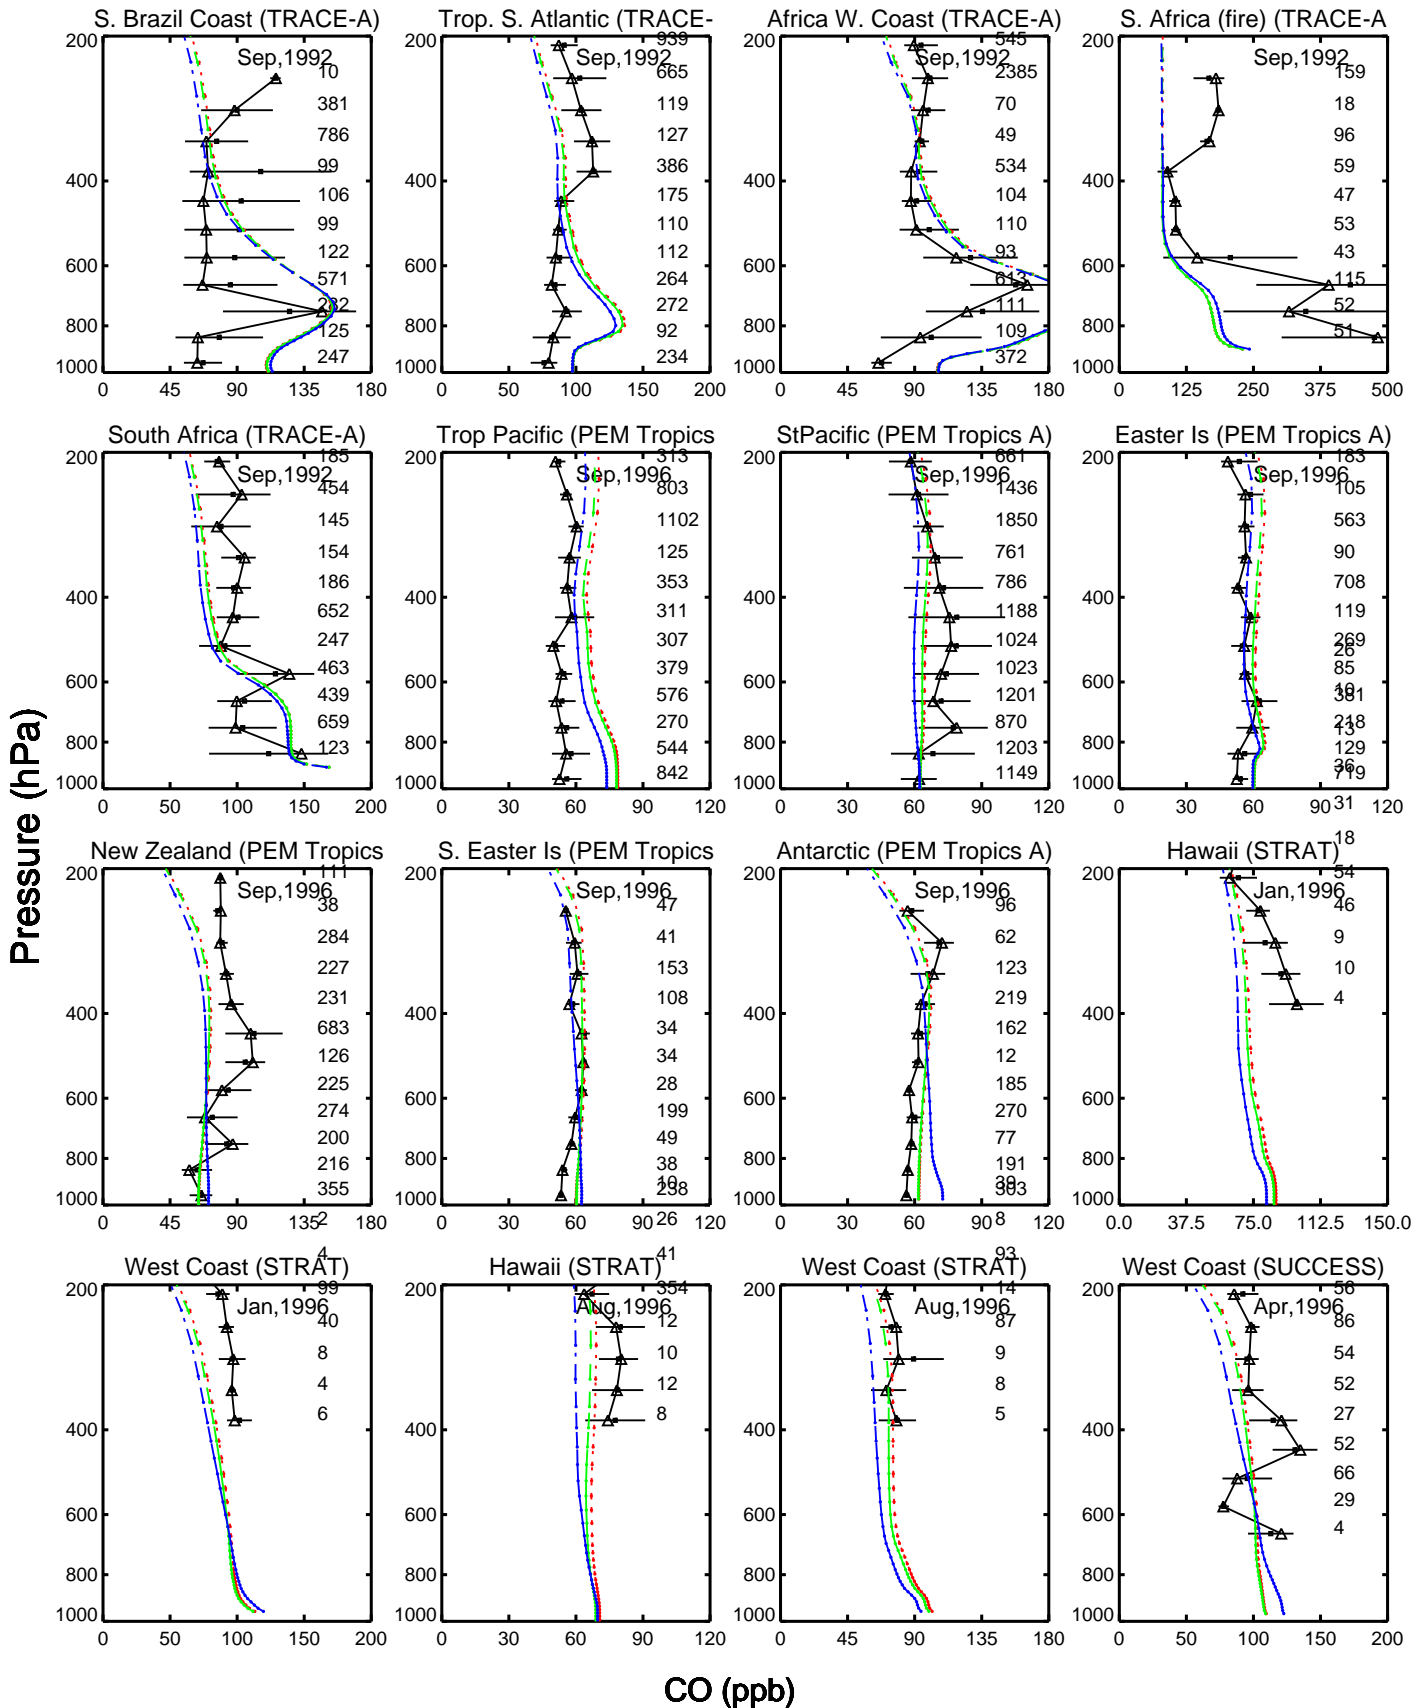

Red: GCC_13.2.0 (2019); Green: GCC_13.3.0 (2019); Blue: GCC_13.4.0 (2019)

Red: GCC_13.2.0 (2019); Green: GCC_13.3.0 (2019); Blue: GCC_13.4.0 (2019)

Red: GCC_13.2.0 (2019); Green: GCC_13.3.0 (2019); Blue: GCC_13.4.0 (2019)