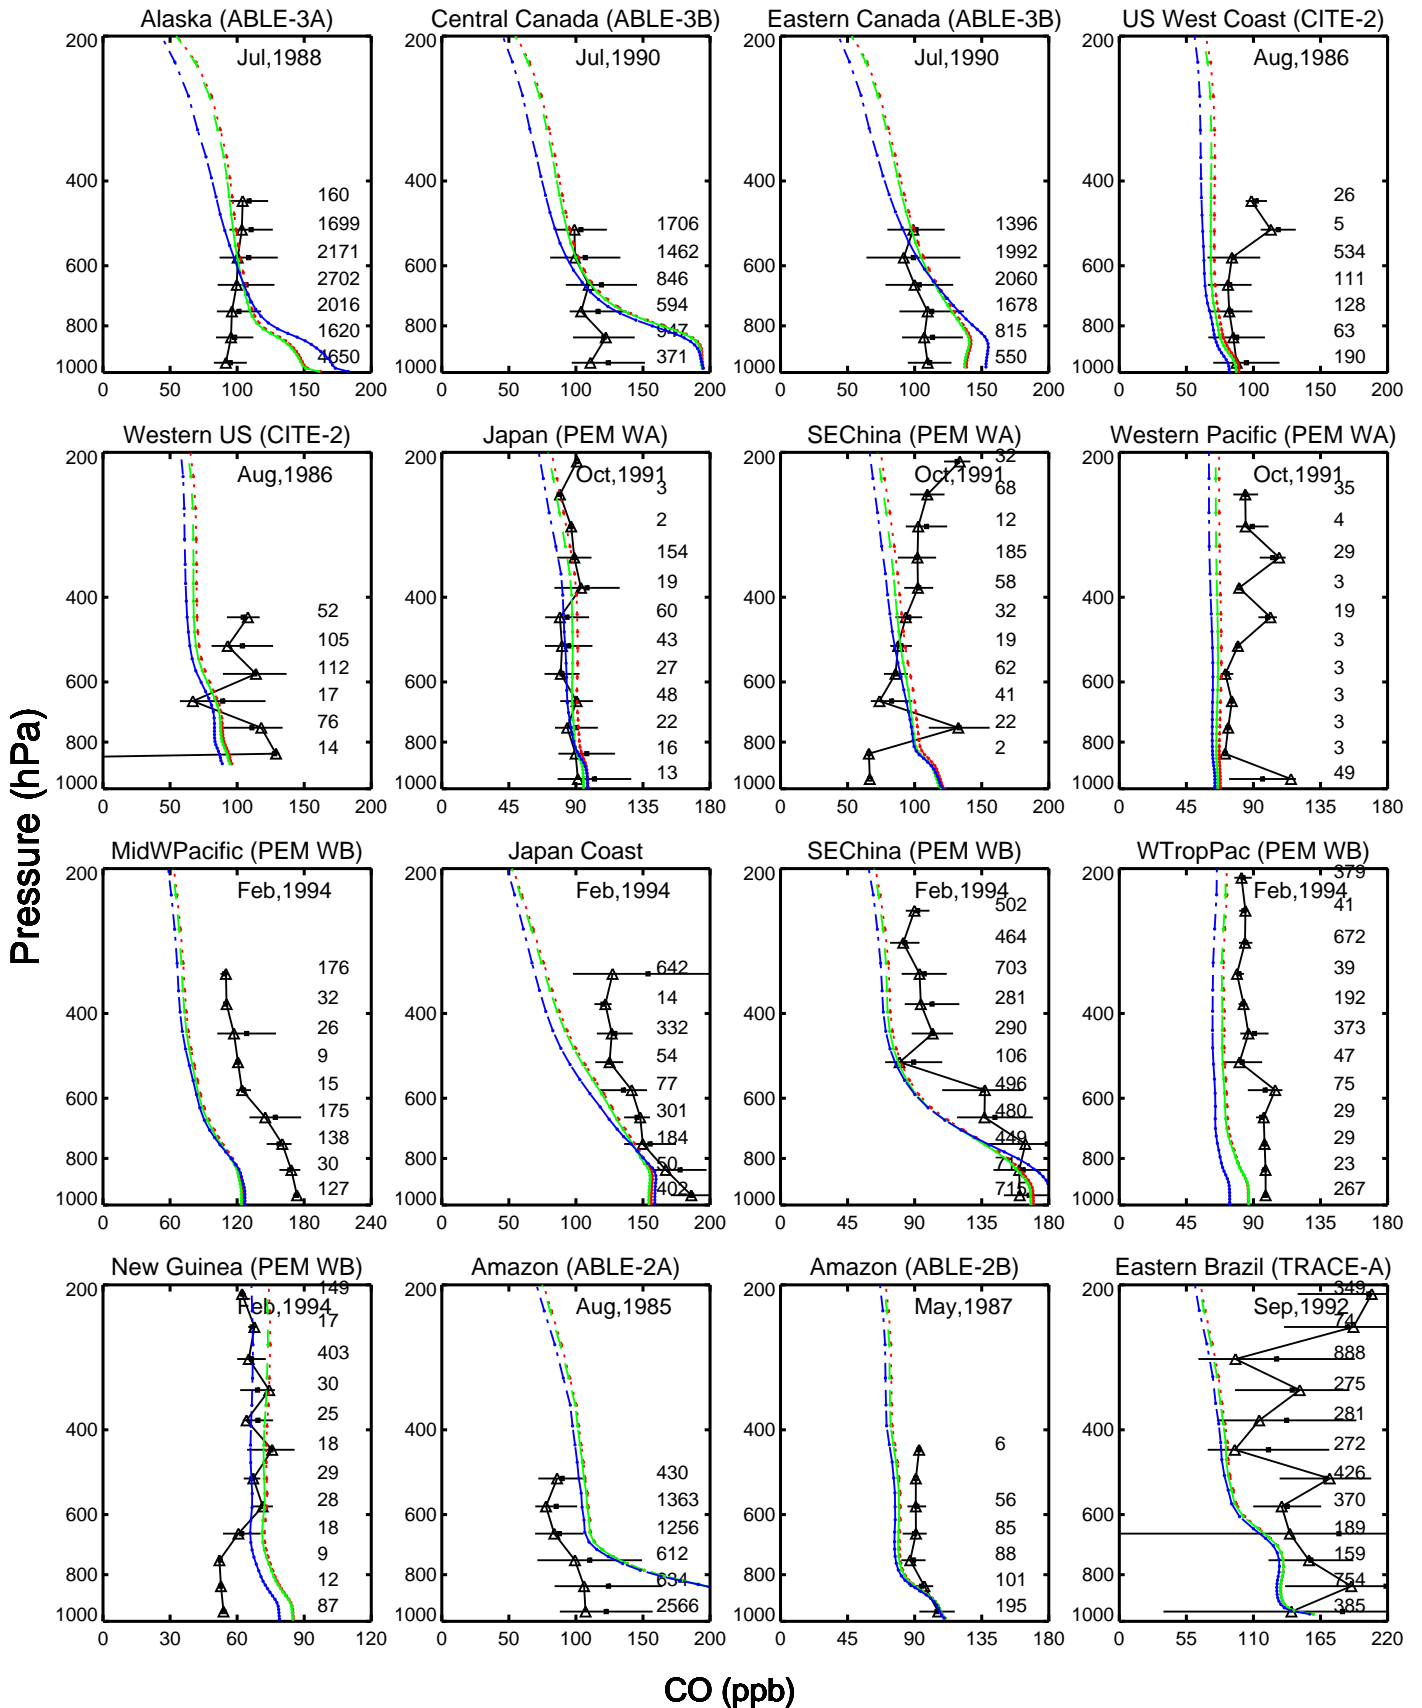

Red: GCC_13.2.0 (2019); Green: GCC_13.3.0 (2019); Blue: GCC_13.4.0 (2019)

Red: GCC_13.2.0 (2019); Green: GCC_13.3.0 (2019); Blue: GCC_13.4.0 (2019)

Red: GCC_13.2.0 (2019); Green: GCC_13.3.0 (2019); Blue: GCC_13.4.0 (2019)