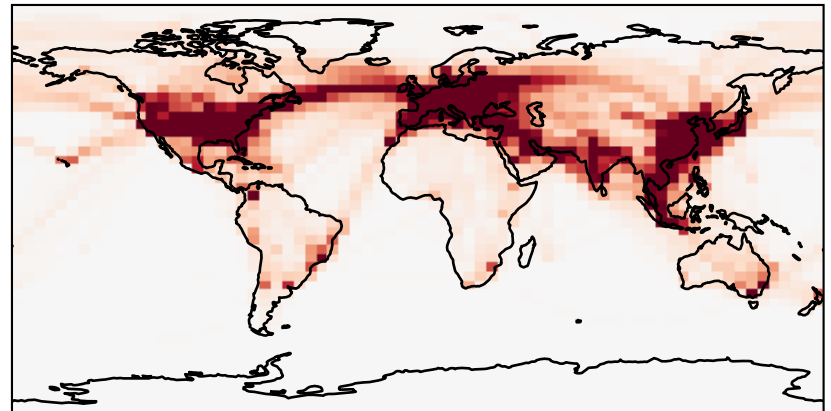

EmisH2O_Aircraft (AnnualMean)

GCC_13.3.0-rc.0 (Ref)
4.0x5.0

GCC_13.4.0-rc.4 (Dev)
4.0x5.0

Difference
Dev - Ref, Dynamic Range

Difference
Dev - Ref, Restricted Range [5%,95%]

Ratio
Dev/Ref, Dynamic Range

Ratio
Dev/Ref, Fixed Range