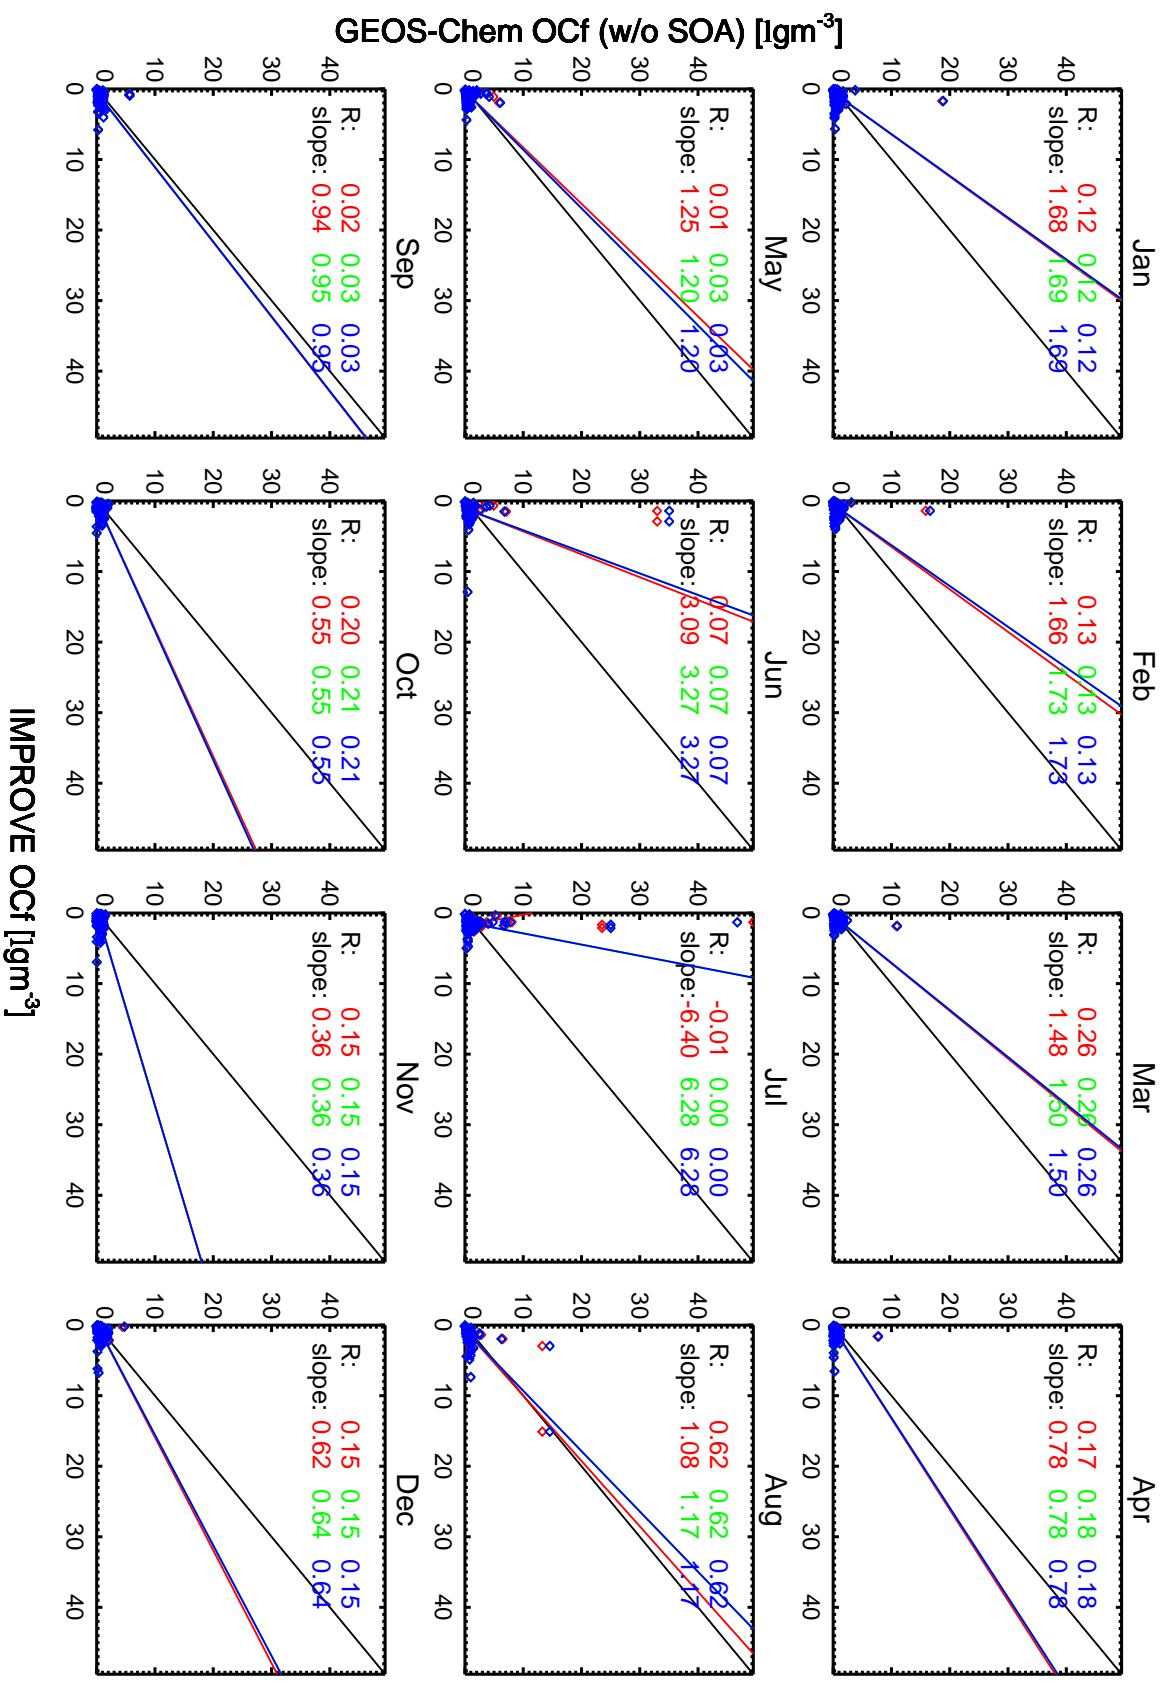

Red: 13.3.0-rc.0 (2019); Green: 13.4.0-rc.4 (2019); Blue: 14.0.0-rc.0 (2019)

Red: 13.3.0-rc.0 (2019); Green: 13.4.0-rc.4 (2019); Blue: 14.0.0-rc.0 (2019)

Red: 13.3.0-rc.0 (2019); Green: 13.4.0-rc.4 (2019); Blue: 14.0.0-rc.0 (2019)

Red: 13.3.0-rc.0 (2019); Green: 13.4.0-rc.4 (2019); Blue: 14.0.0-rc.0 (2019)

Red: 13.3.0-rc.0 (2019); Green: 13.4.0-rc.4 (2019); Blue: 14.0.0-rc.0 (2019)