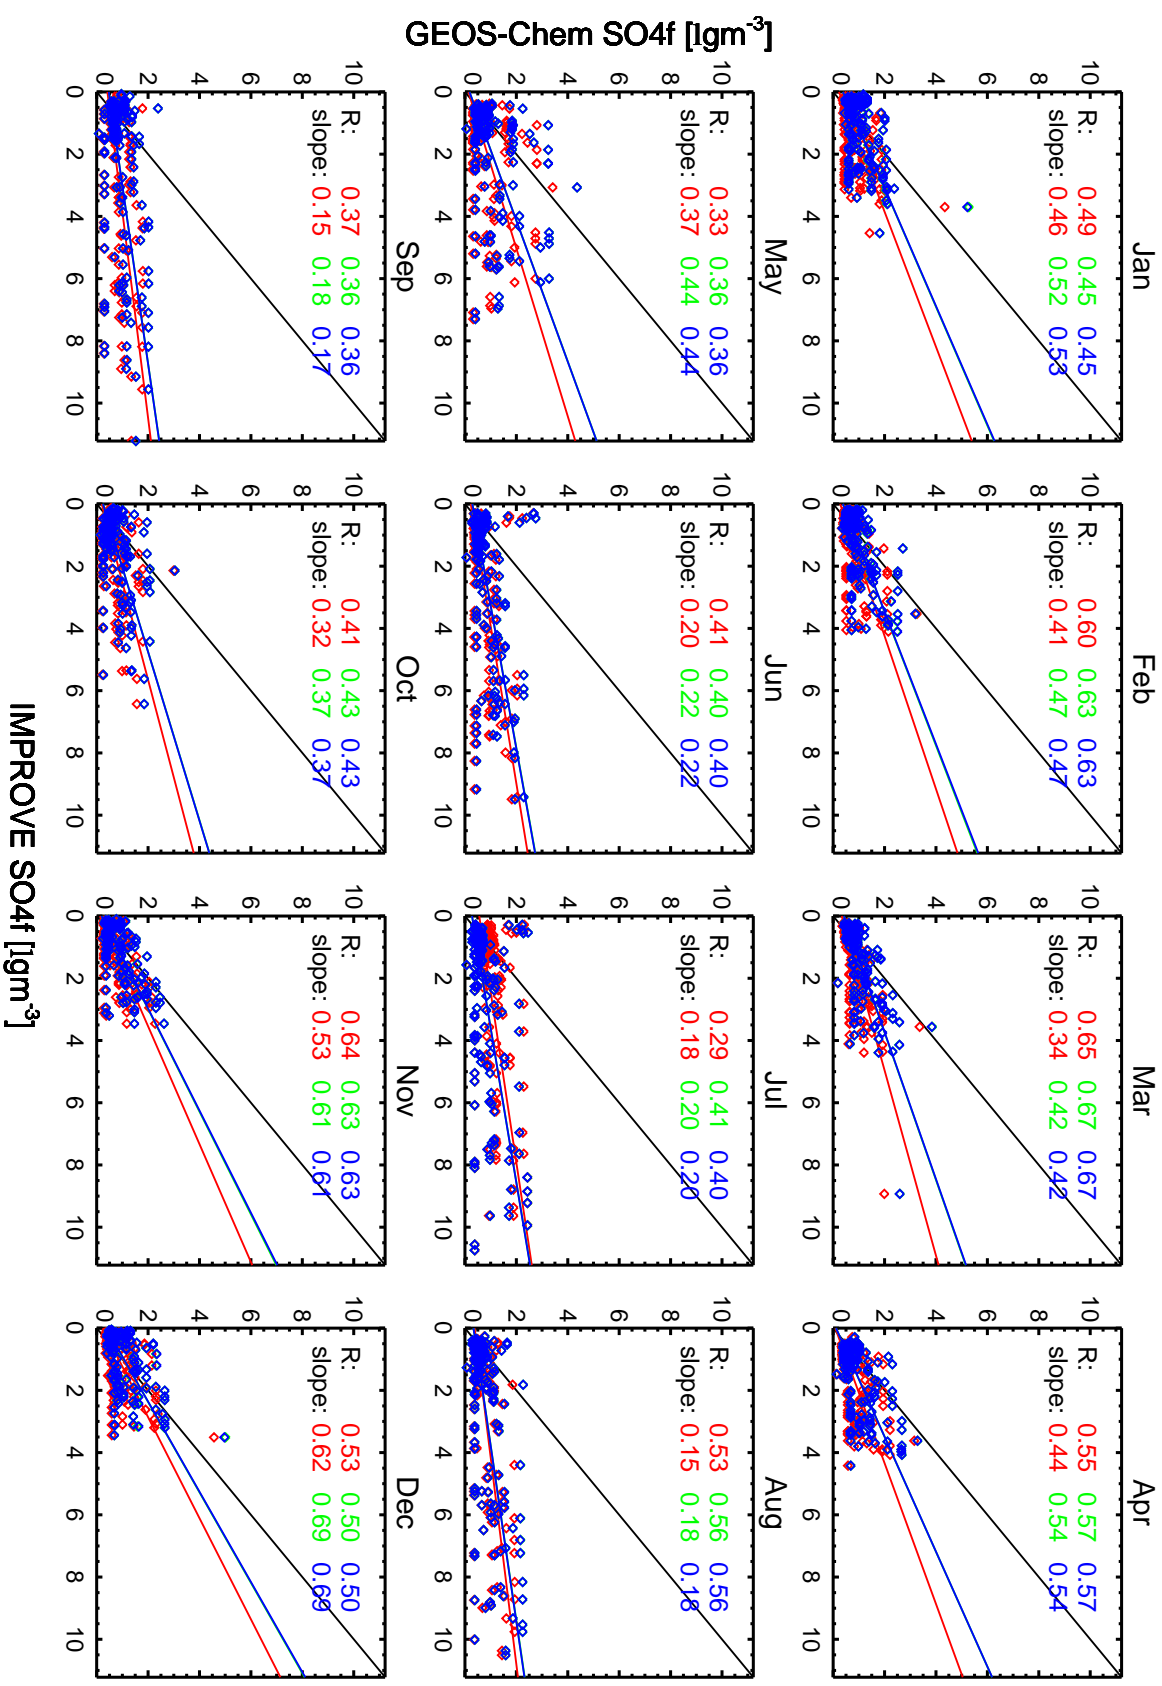

Red: 13.3.0-rc.0 (2019); Green: 13.4.0-rc.4 (2019); Blue: 14.0.0-rc.0 (2019)

Red: 13.3.0-rc.0 (2019); Green: 13.4.0-rc.4 (2019); Blue: 14.0.0-rc.0 (2019)

Red: 13.3.0-rc.0 (2019); Green: 13.4.0-rc.4 (2019); Blue: 14.0.0-rc.0 (2019)

Red: 13.3.0-rc.0 (2019); Green: 13.4.0-rc.4 (2019); Blue: 14.0.0-rc.0 (2019)

Red: 13.3.0-rc.0 (2019); Green: 13.4.0-rc.4 (2019); Blue: 14.0.0-rc.0 (2019)