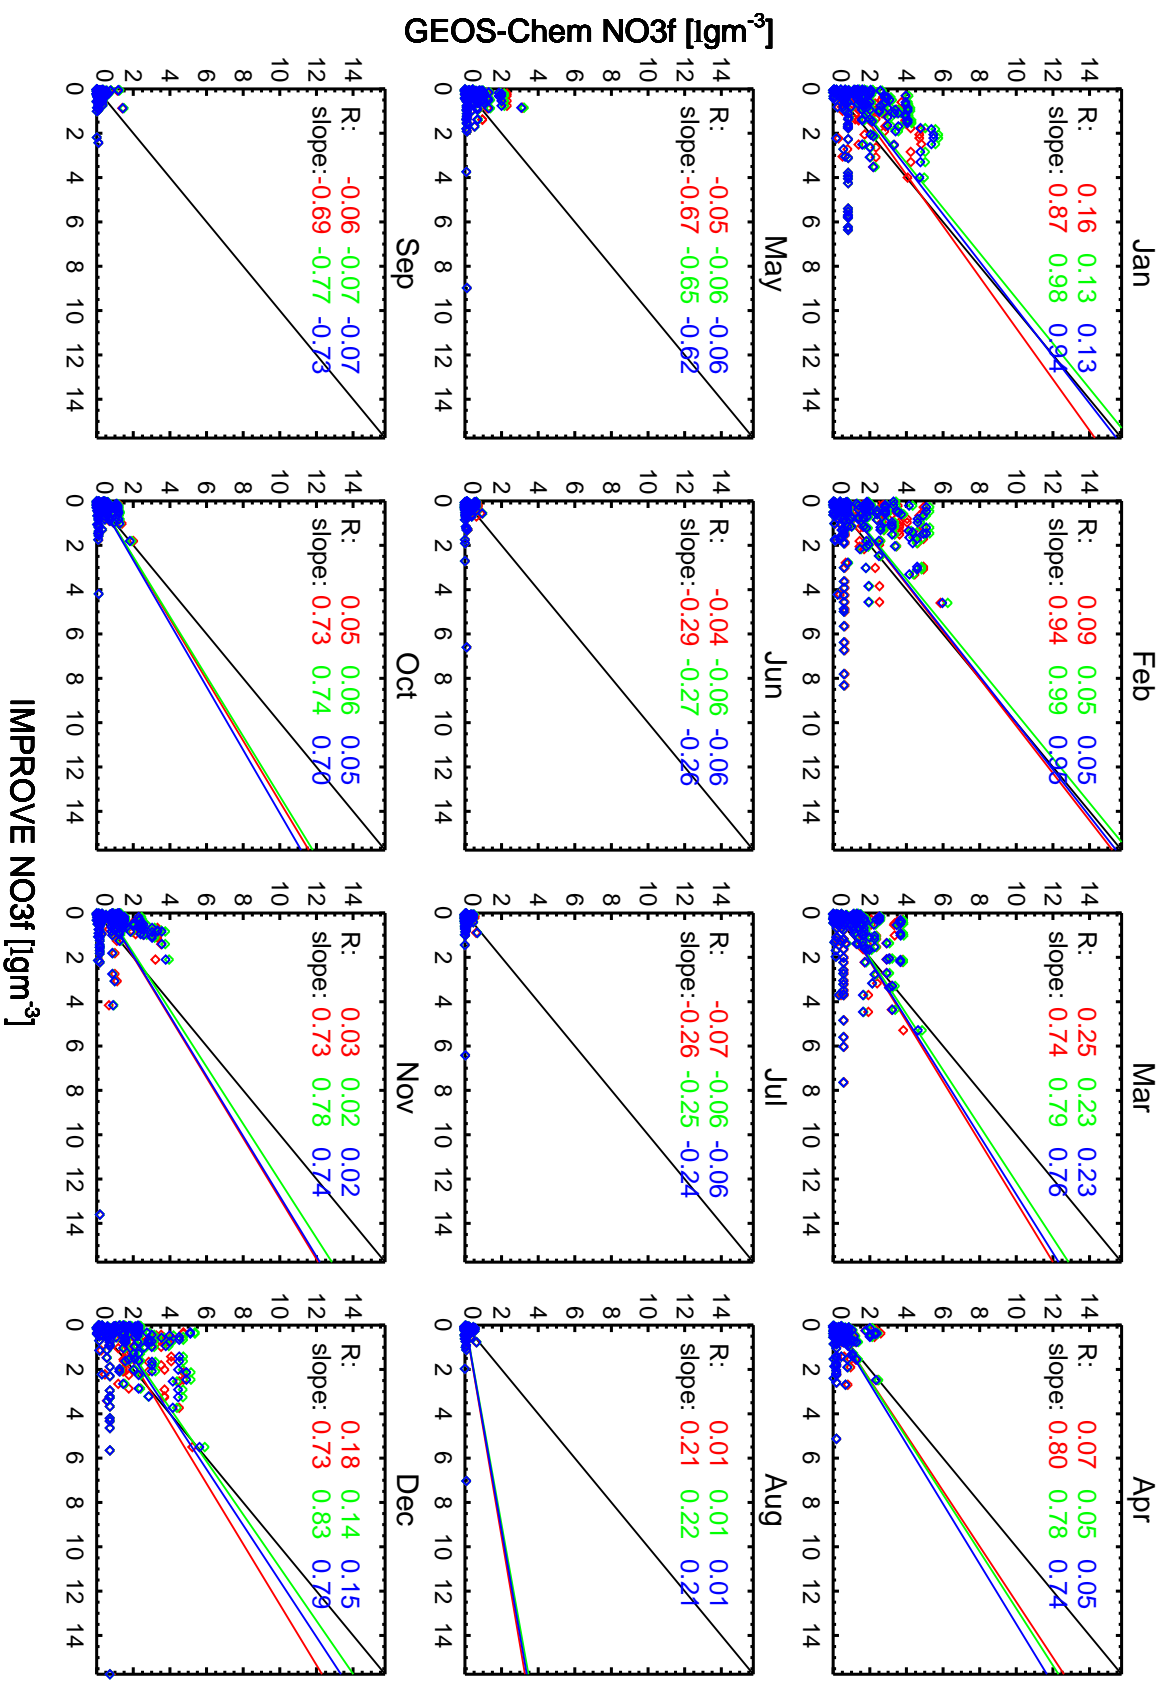

Red: 13.3.0-rc.0 (2019); Green: 13.4.0-rc.4 (2019); Blue: 14.0.0-rc.0 (2019)

Red: 13.3.0-rc.0 (2019); Green: 13.4.0-rc.4 (2019); Blue: 14.0.0-rc.0 (2019)

Red: 13.3.0-rc.0 (2019); Green: 13.4.0-rc.4 (2019); Blue: 14.0.0-rc.0 (2019)

Red: 13.3.0-rc.0 (2019); Green: 13.4.0-rc.4 (2019); Blue: 14.0.0-rc.0 (2019)

Red: 13.3.0-rc.0 (2019); Green: 13.4.0-rc.4 (2019); Blue: 14.0.0-rc.0 (2019)