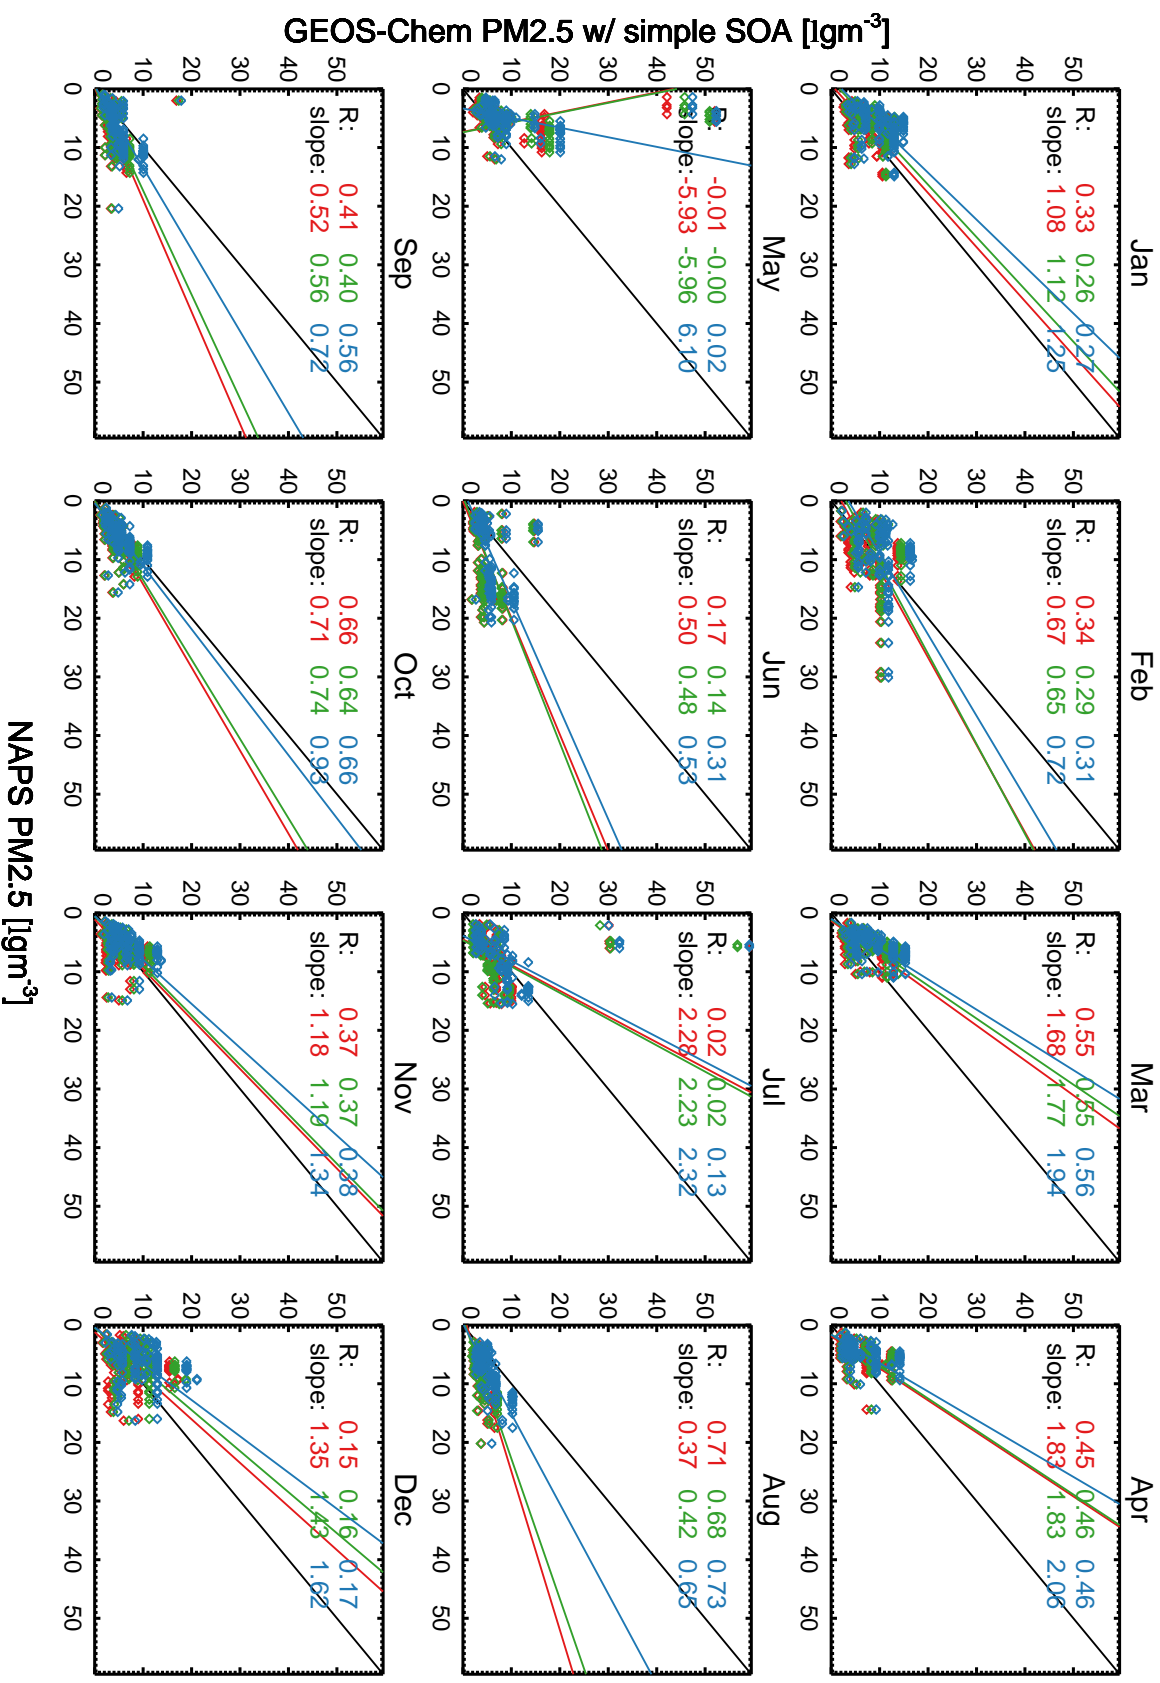

Red: 13.3.0-rc.0 (2019); Green: 13.4.0-rc.4 (2019); Blue: 14.0.0-rc.0 (2019)

Red: 13.3.0-rc.0 (2019); Green: 13.4.0-rc.4 (2019); Blue: 14.0.0-rc.0 (2019)

Red: 13.3.0-rc.0 (2019); Green: 13.4.0-rc.4 (2019); Blue: 14.0.0-rc.0 (2019)

Red: 13.3.0-rc.0 (2019); Green: 13.4.0-rc.4 (2019); Blue: 14.0.0-rc.0 (2019)