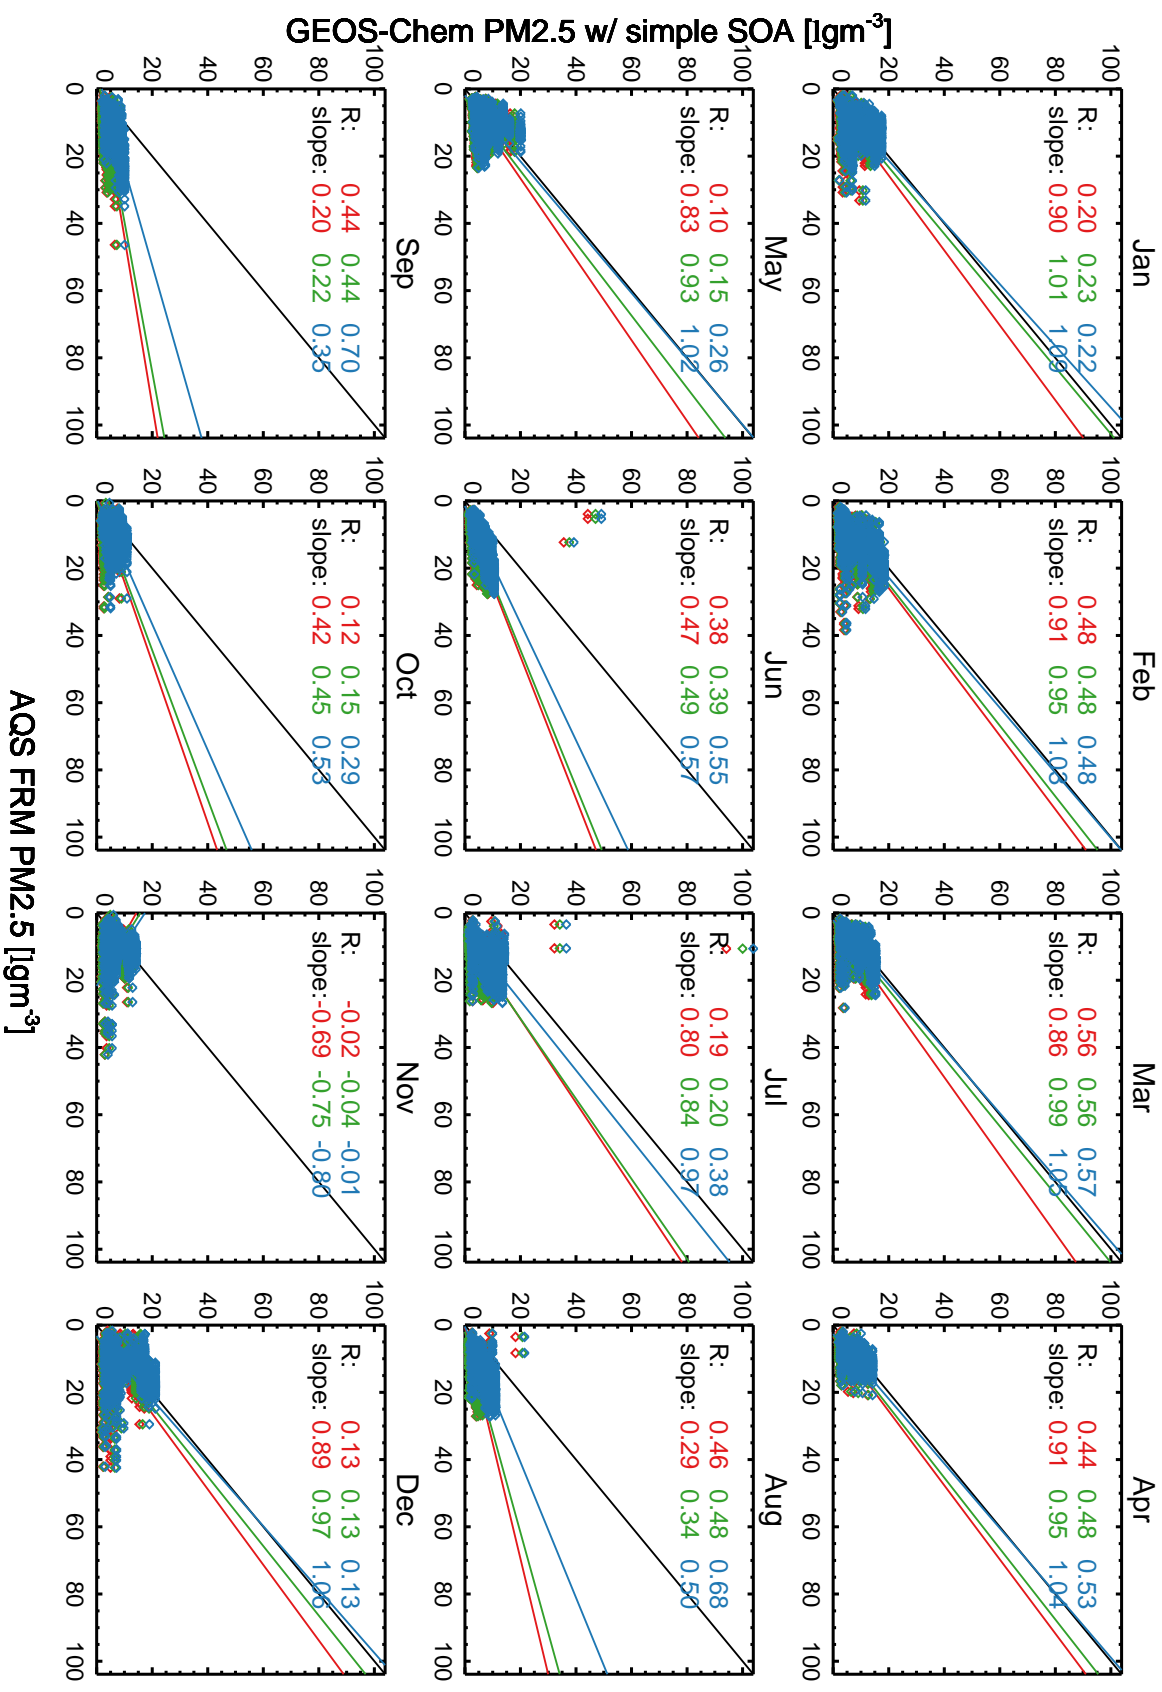

Red: 13.3.0-rc.0 (2019); Green: 13.4.0-rc.4 (2019); Blue: 14.0.0-rc.0 (2019)

Red: 13.3.0-rc.0 (2019); Green: 13.4.0-rc.4 (2019); Blue: 14.0.0-rc.0 (2019)

Red: 13.3.0-rc.0 (2019); Green: 13.4.0-rc.4 (2019); Blue: 14.0.0-rc.0 (2019)

Red: 13.3.0-rc.0 (2019); Green: 13.4.0-rc.4 (2019); Blue: 14.0.0-rc.0 (2019)