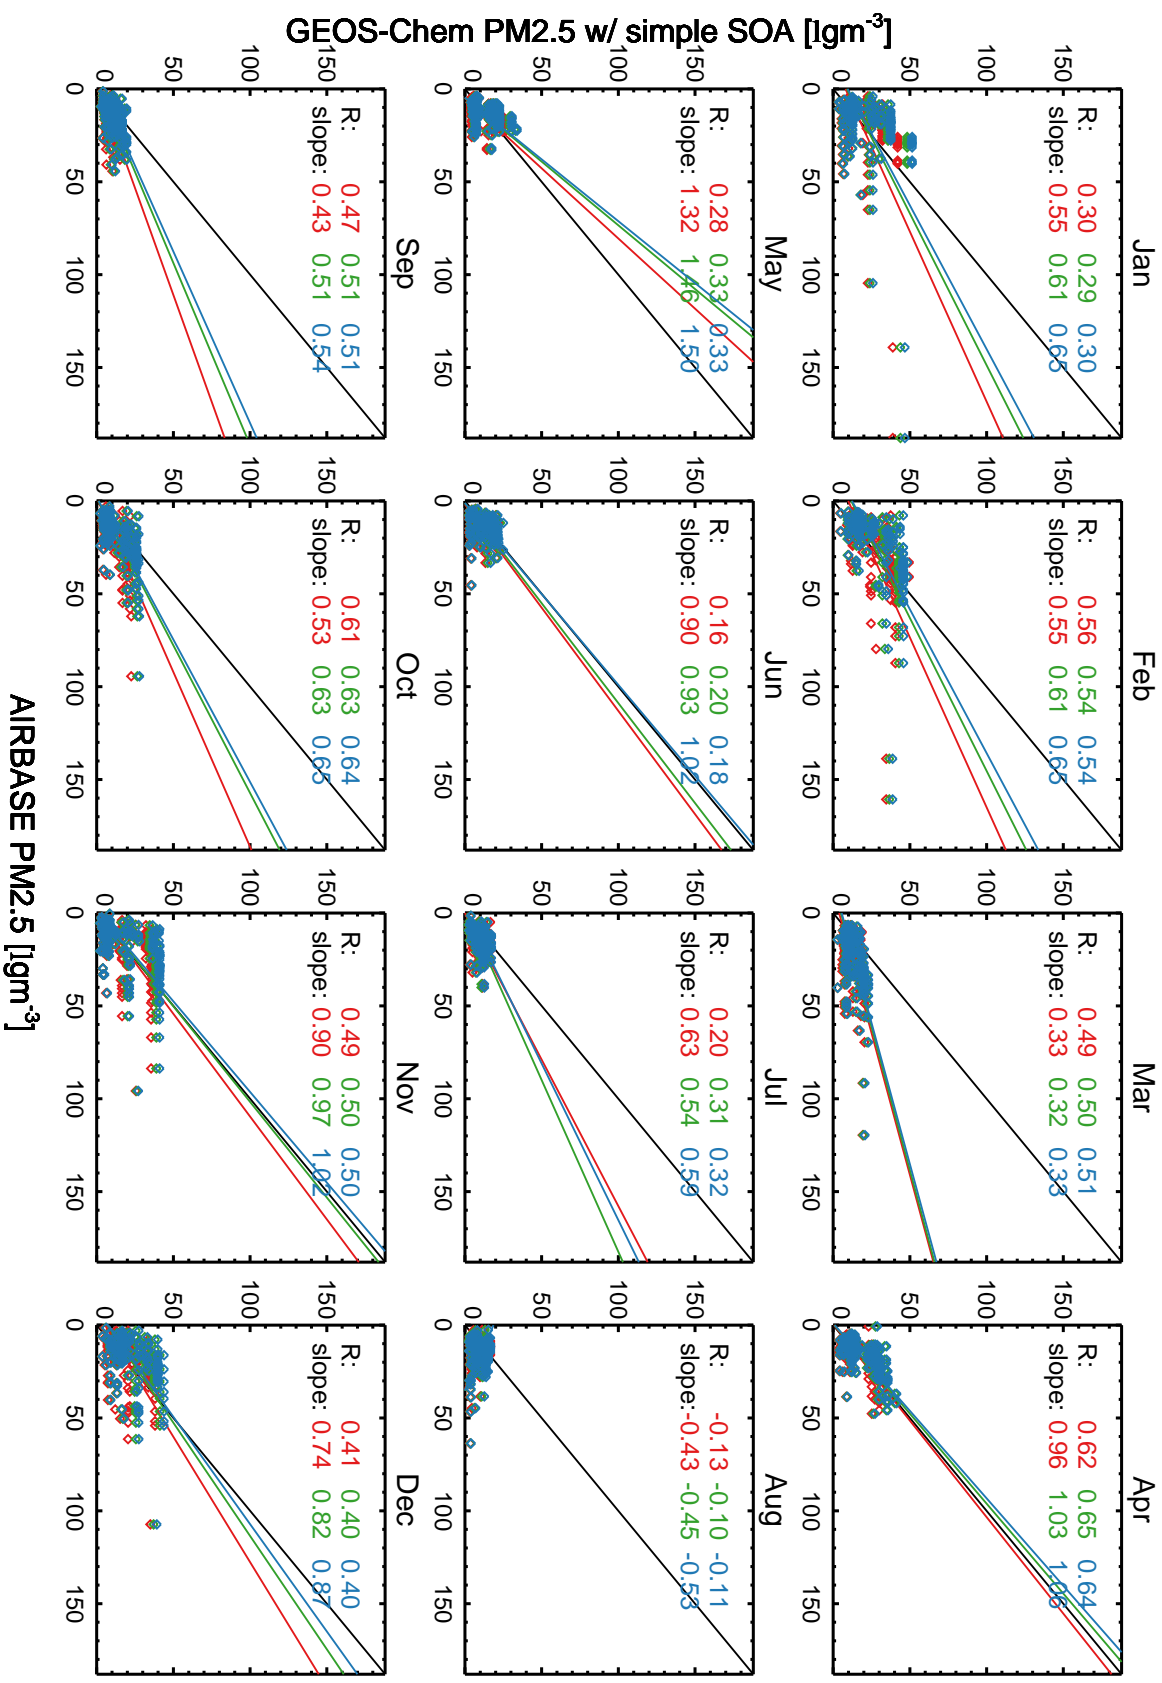

Red: 13.3.0-rc.0 (2019); Green: 13.4.0-rc.4 (2019); Blue: 14.0.0-rc.0 (2019)

Red: 13.3.0-rc.0 (2019); Green: 13.4.0-rc.4 (2019); Blue: 14.0.0-rc.0 (2019)

Red: 13.3.0-rc.0 (2019); Green: 13.4.0-rc.4 (2019); Blue: 14.0.0-rc.0 (2019)

Red: 13.3.0-rc.0 (2019); Green: 13.4.0-rc.4 (2019); Blue: 14.0.0-rc.0 (2019)