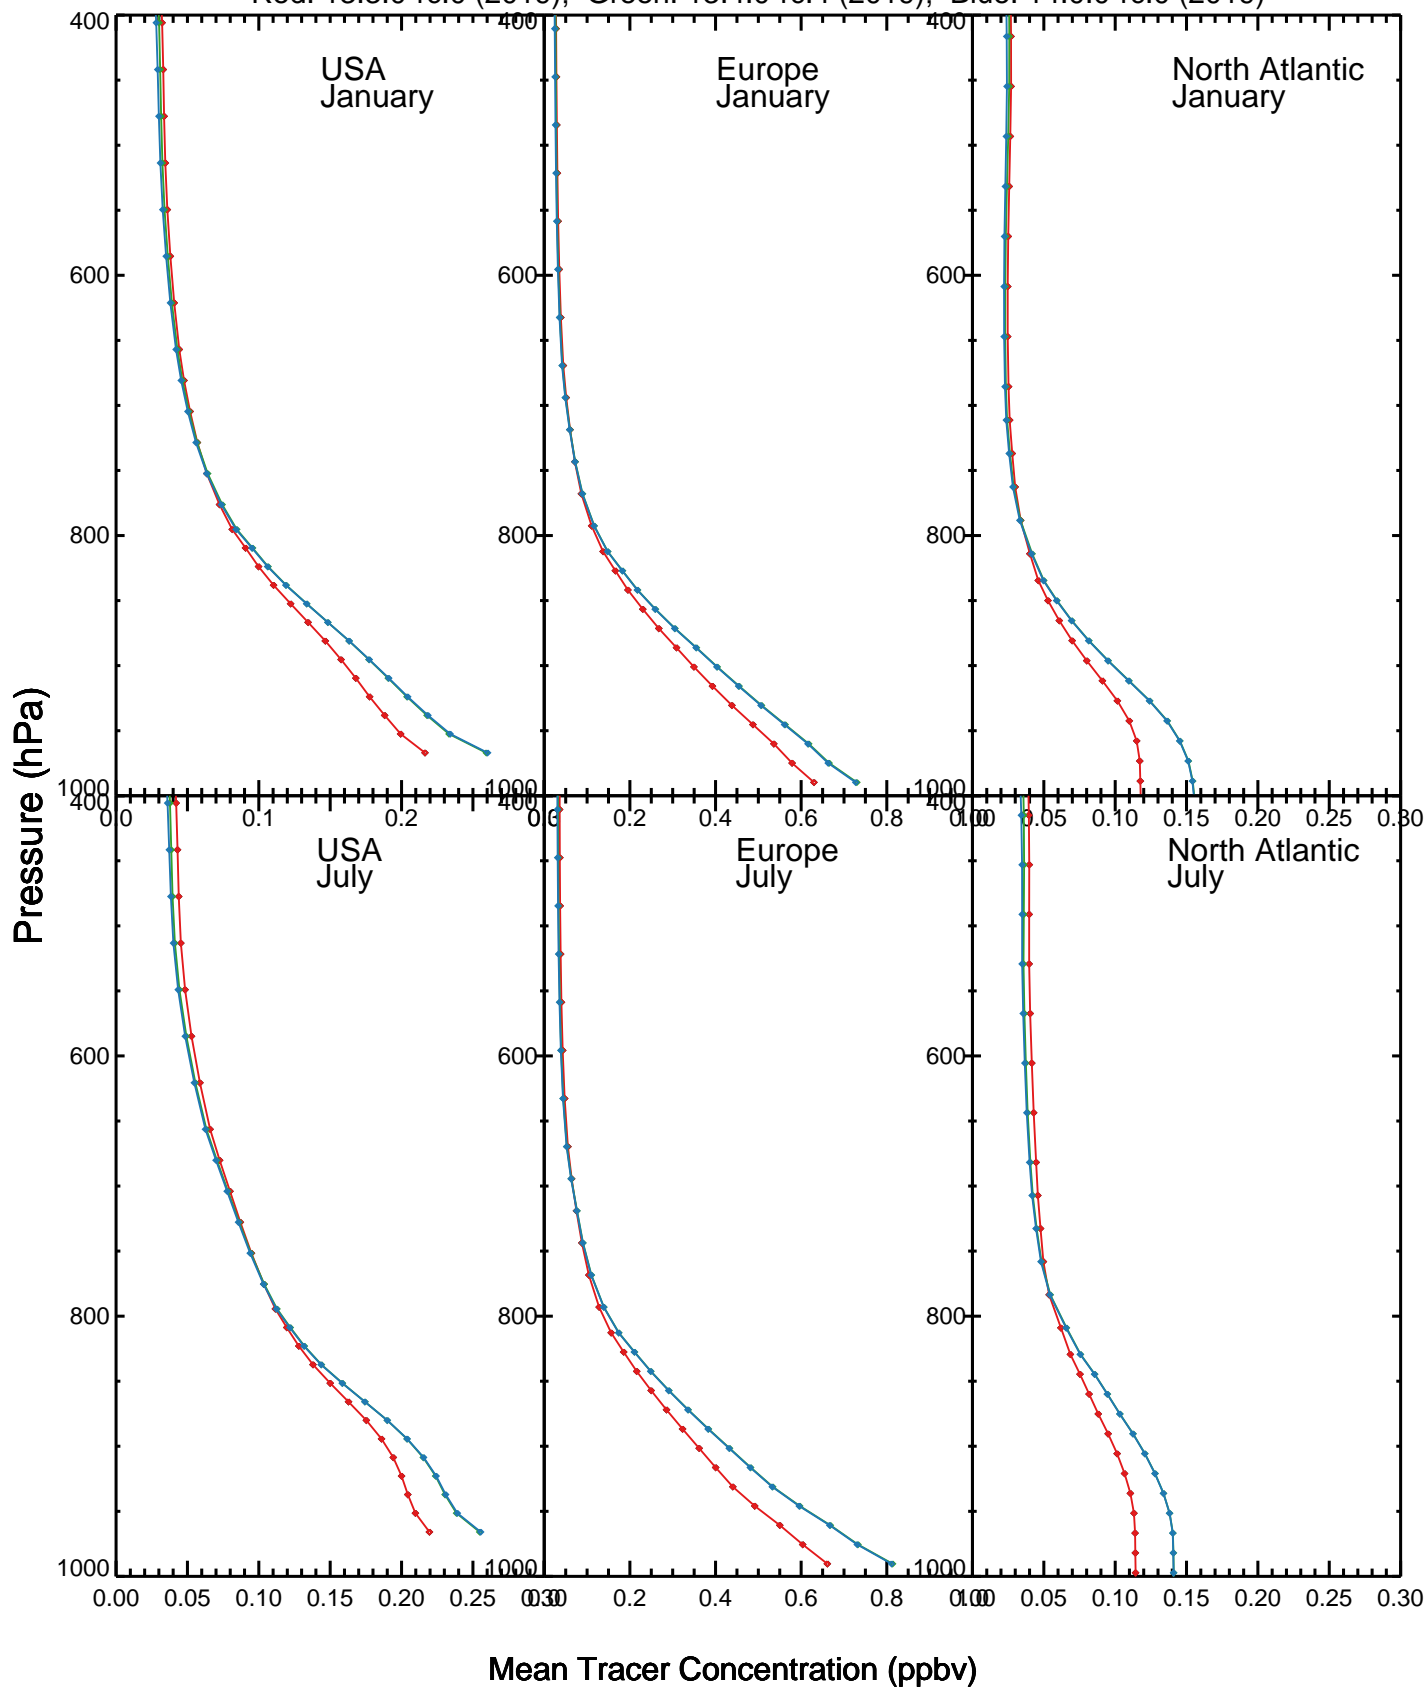

BCPI

Red: 13.3.0-rc.0 (2019); Green: 13.4.0-rc.4 (2019); Blue: 14.0.0-rc.0 (2019)

SO4

Red: 13.3.0-rc.0 (2019); Green: 13.4.0-rc.4 (2019); Blue: 14.0.0-rc.0 (2019)

DST1

Red: 13.3.0-rc.0 (2019); Green: 13.4.0-rc.4 (2019); Blue: 14.0.0-rc.0 (2019)

SALA

Red: 13.3.0-rc.0 (2019); Green: 13.4.0-rc.4 (2019); Blue: 14.0.0-rc.0 (2019)

SALC

Red: 13.3.0-rc.0 (2019); Green: 13.4.0-rc.4 (2019); Blue: 14.0.0-rc.0 (2019)