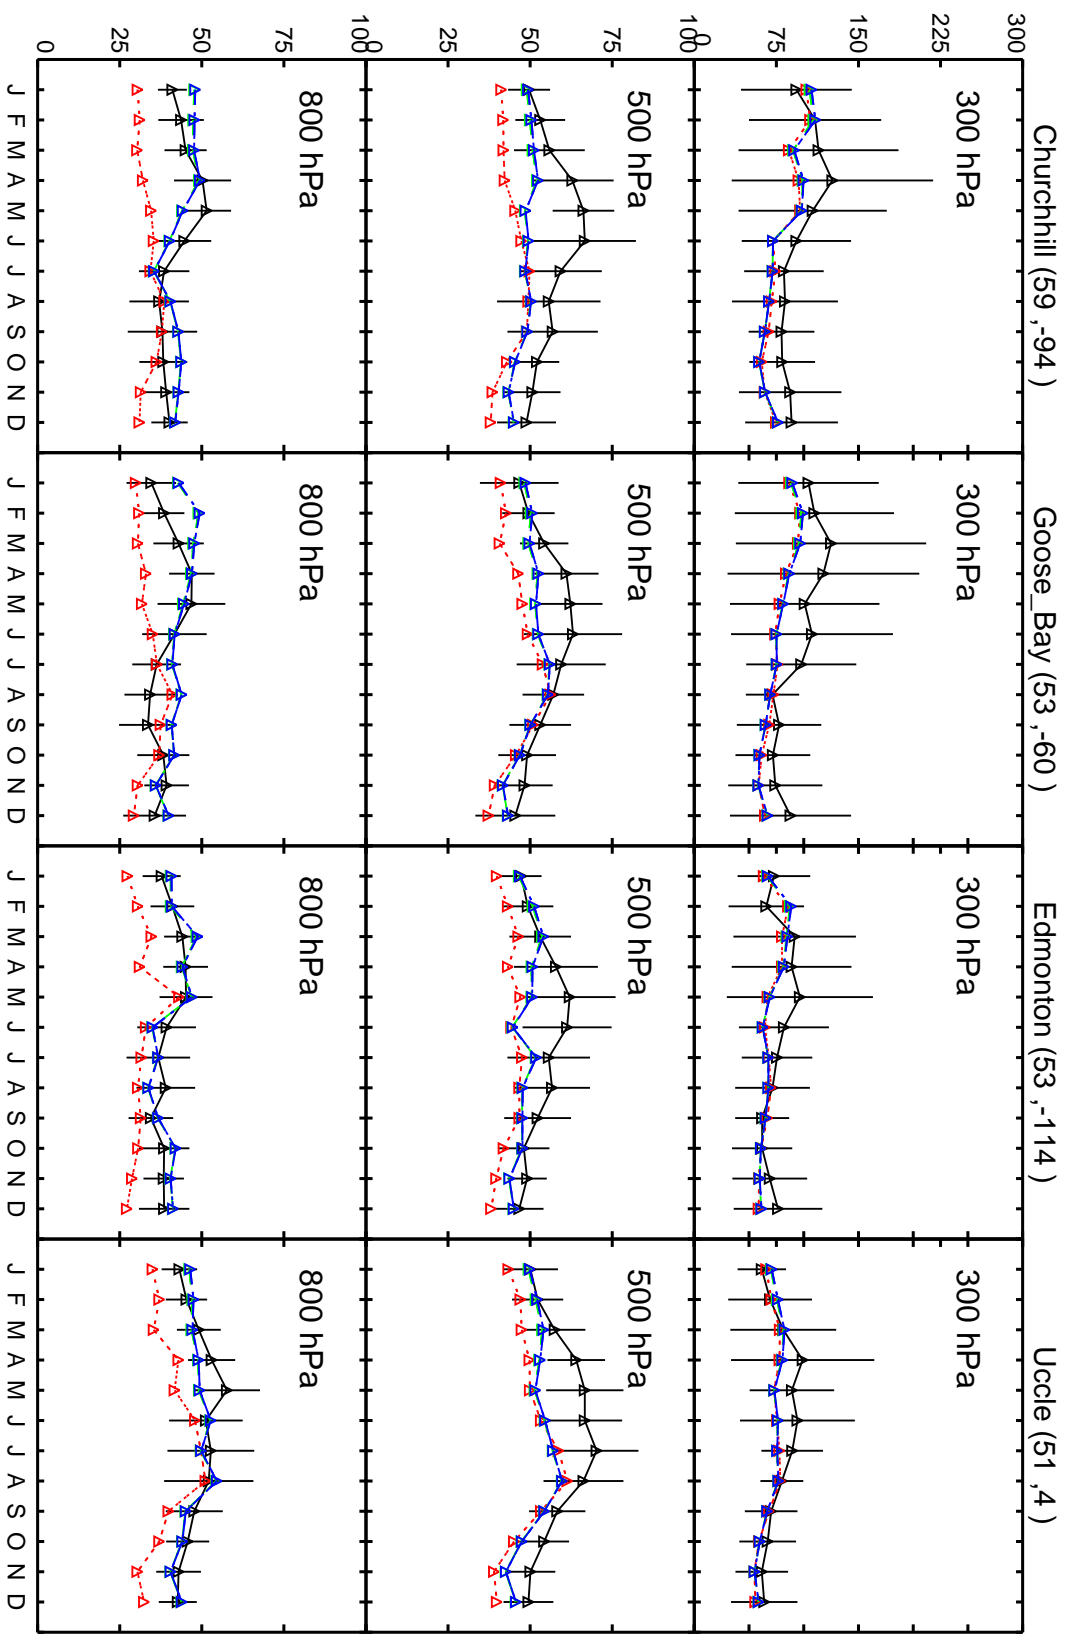

Red: 13.3.0-rc.0 (2019); Green: 13.4.0-rc.4 (2019); Blue: 14.0.0-rc.0 (2019)

Red: 13.3.0-rc.0 (2019); Green: 13.4.0-rc.4 (2019); Blue: 14.0.0-rc.0 (2019)

Red: 13.3.0-rc.0 (2019); Green: 13.4.0-rc.4 (2019); Blue: 14.0.0-rc.0 (2019)

Red: 13.3.0-rc.0 (2019); Green: 13.4.0-rc.4 (2019); Blue: 14.0.0-rc.0 (2019)

Red: 13.3.0-rc.0 (2019); Green: 13.4.0-rc.4 (2019); Blue: 14.0.0-rc.0 (2019)