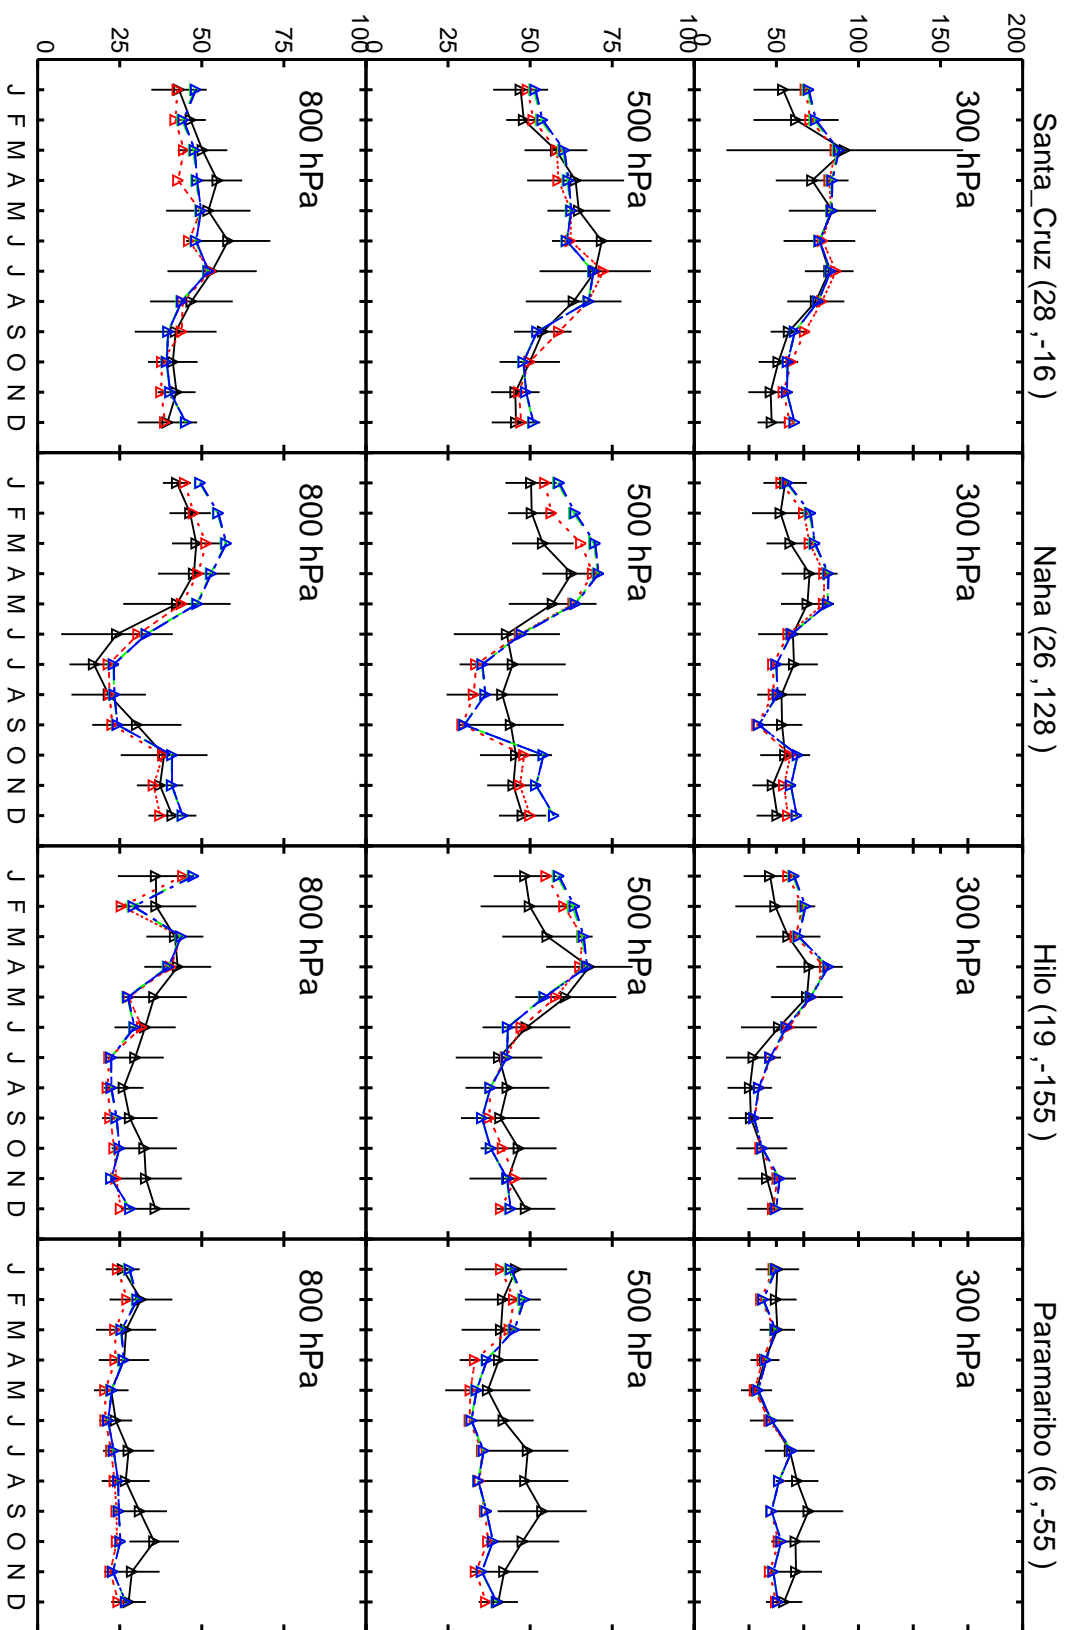

Red: 13.3.0-rc.0 (2019); Green: 13.4.0-rc.4 (2019); Blue: 14.0.0-rc.0 (2019)

Red: 13.3.0-rc.0 (2019); Green: 13.4.0-rc.4 (2019); Blue: 14.0.0-rc.0 (2019)

Red: 13.3.0-rc.0 (2019); Green: 13.4.0-rc.4 (2019); Blue: 14.0.0-rc.0 (2019)

Red: 13.3.0-rc.0 (2019); Green: 13.4.0-rc.4 (2019); Blue: 14.0.0-rc.0 (2019)

Red: 13.3.0-rc.0 (2019); Green: 13.4.0-rc.4 (2019); Blue: 14.0.0-rc.0 (2019)