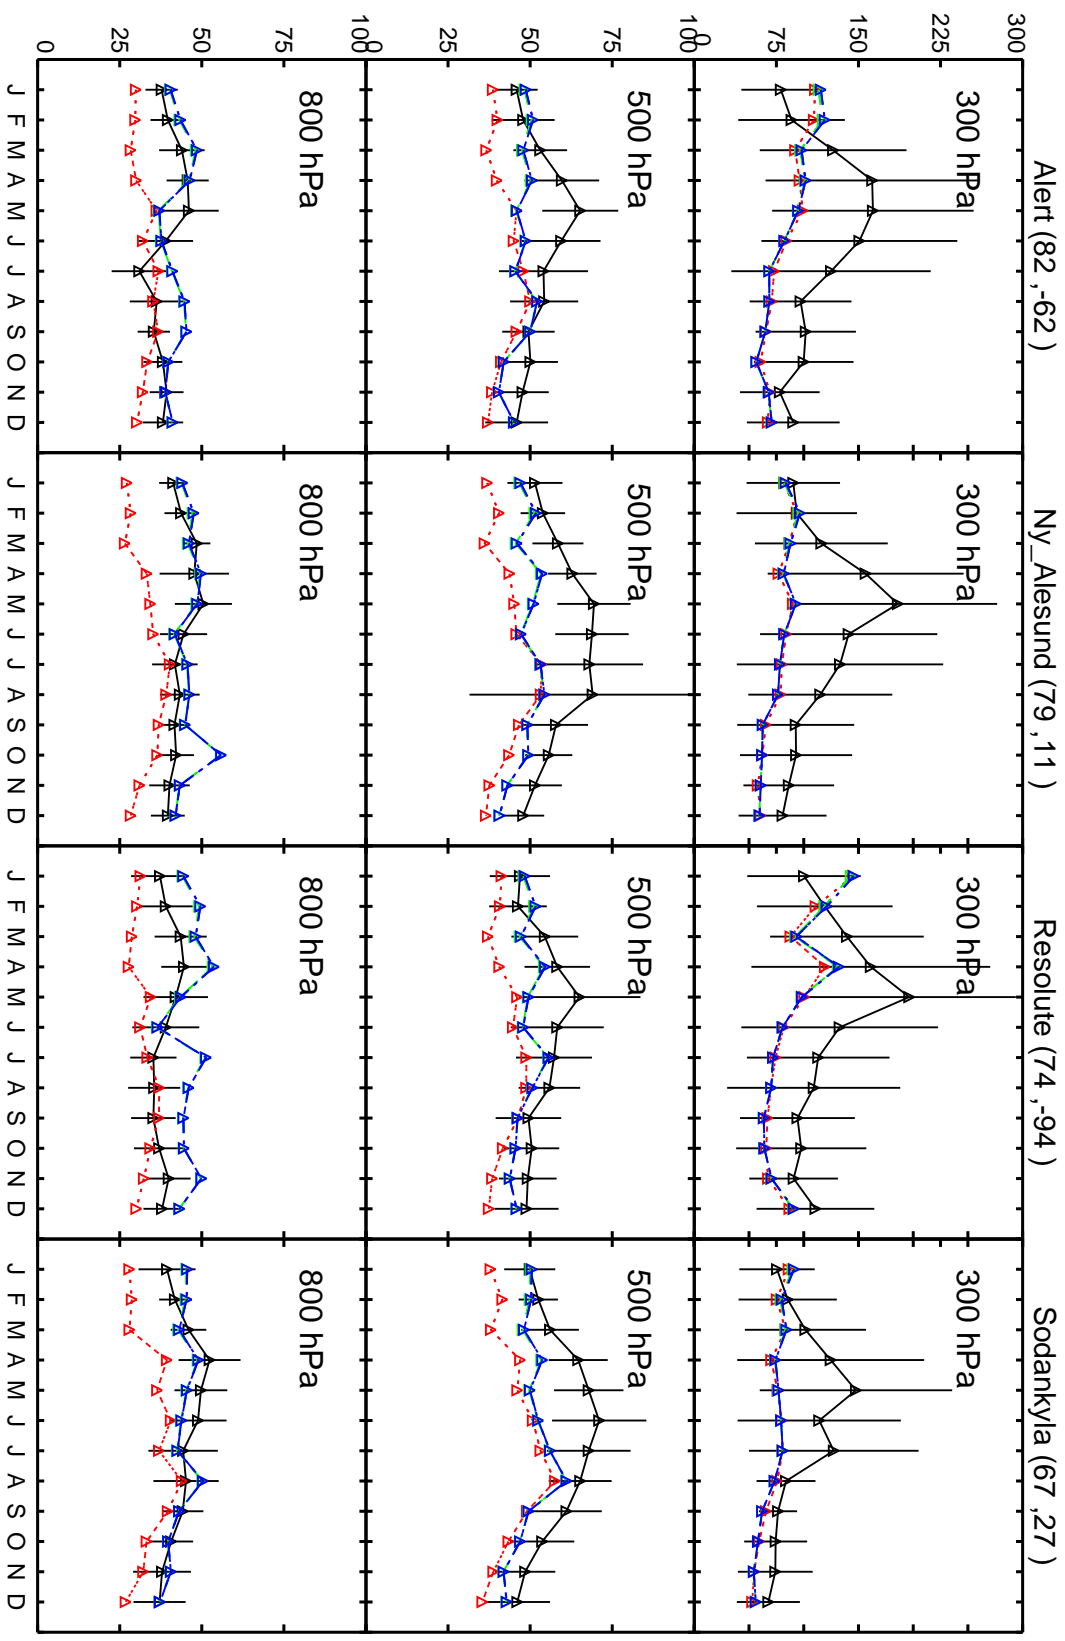

Red: 13.3.0-rc.0 (2019); Green: 13.4.0-rc.4 (2019); Blue: 14.0.0-rc.0 (2019)

Red: 13.3.0-rc.0 (2019); Green: 13.4.0-rc.4 (2019); Blue: 14.0.0-rc.0 (2019)

Red: 13.3.0-rc.0 (2019); Green: 13.4.0-rc.4 (2019); Blue: 14.0.0-rc.0 (2019)

Red: 13.3.0-rc.0 (2019); Green: 13.4.0-rc.4 (2019); Blue: 14.0.0-rc.0 (2019)

Red: 13.3.0-rc.0 (2019); Green: 13.4.0-rc.4 (2019); Blue: 14.0.0-rc.0 (2019)