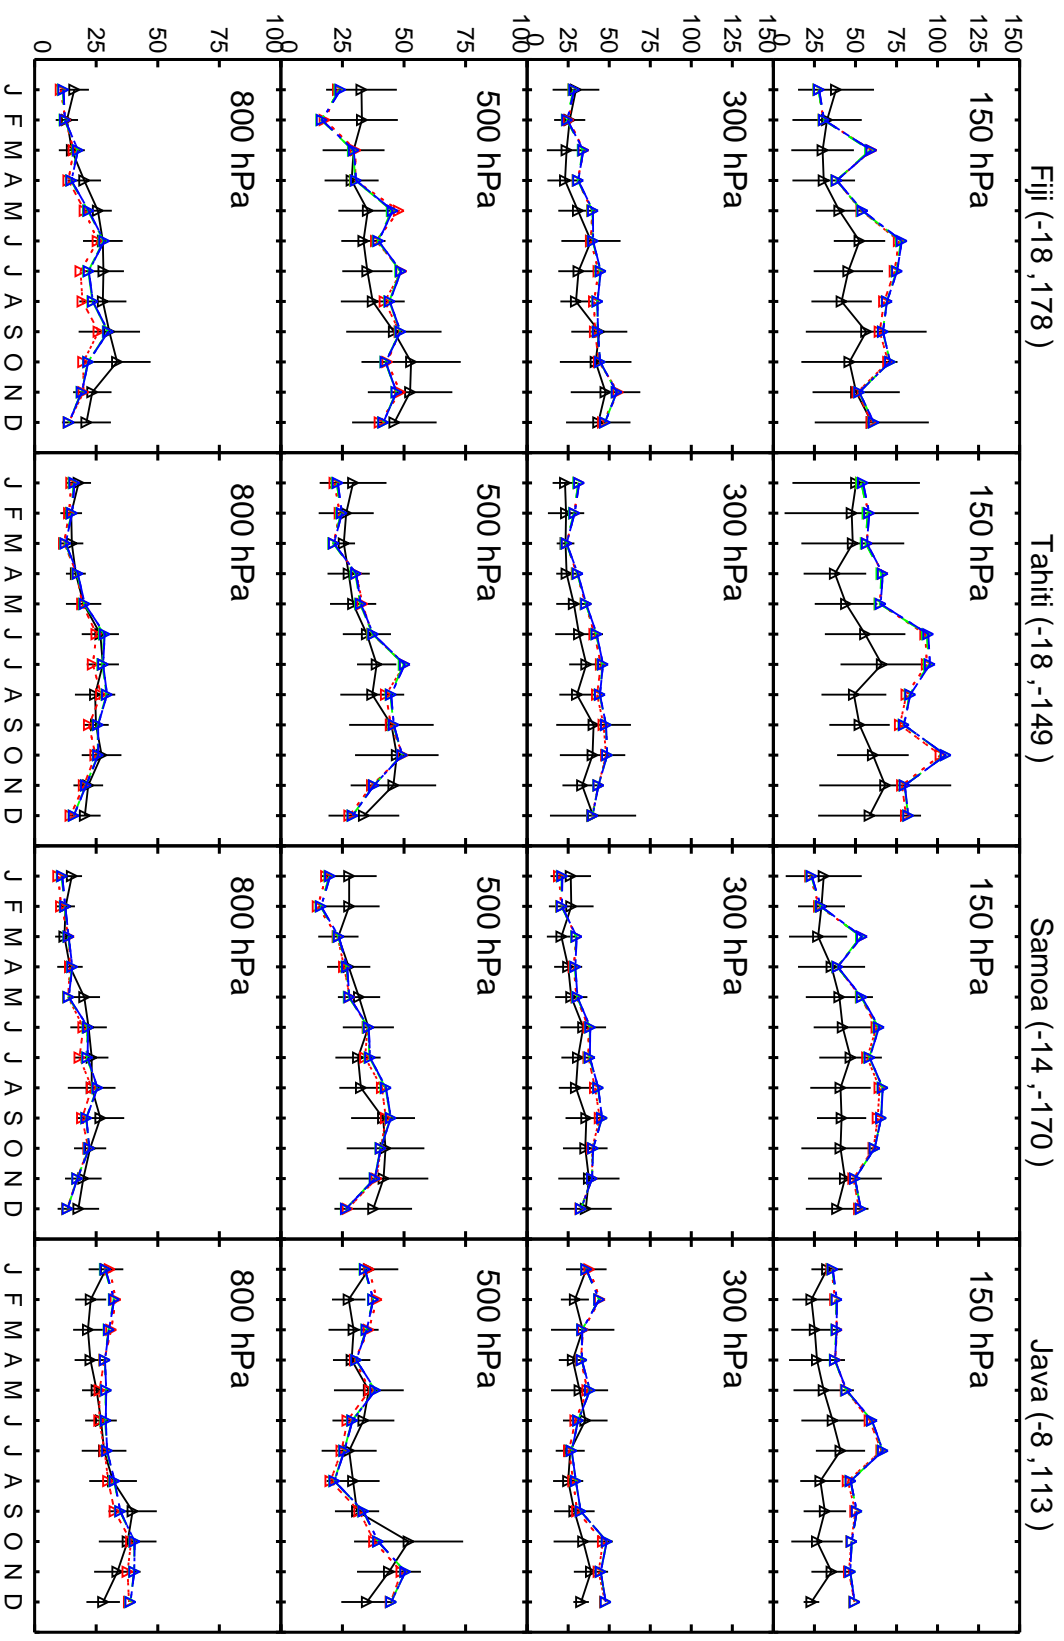

Red: 13.3.0-rc.0 (2019); Green: 13.4.0-rc.4 (2019); Blue: 14.0.0-rc.0 (2019)

Red: 13.3.0-rc.0 (2019); Green: 13.4.0-rc.4 (2019); Blue: 14.0.0-rc.0 (2019)