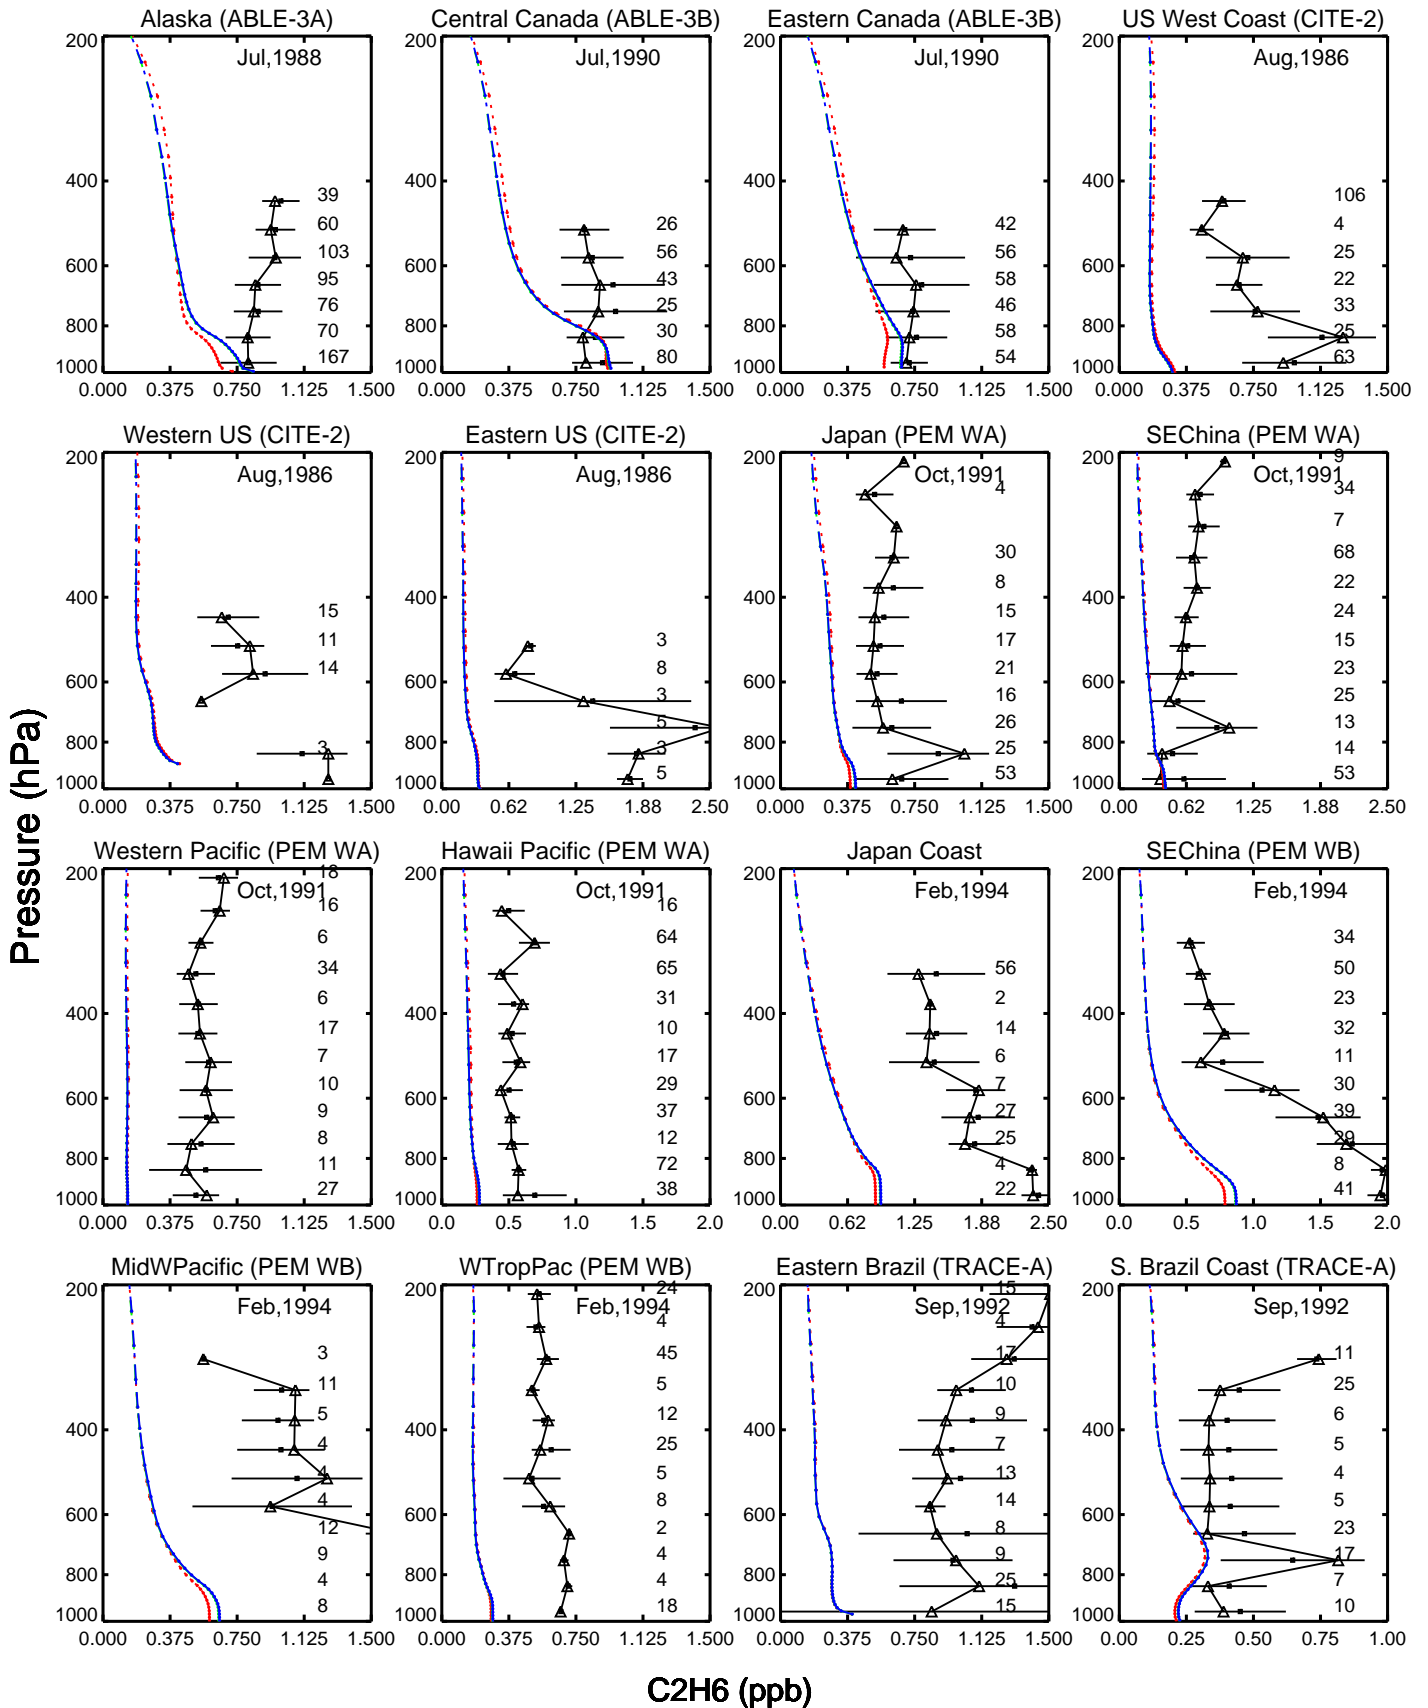

Red: 13.3.0-rc.0 (2019); Green: 13.4.0-rc.4 (2019); Blue: 14.0.0-rc.0 (2019)

Red: 13.3.0-rc.0 (2019); Green: 13.4.0-rc.4 (2019); Blue: 14.0.0-rc.0 (2019)

Red: 13.3.0-rc.0 (2019); Green: 13.4.0-rc.4 (2019); Blue: 14.0.0-rc.0 (2019)

C<sub>2</sub>H<sub>6</sub> (ppb)