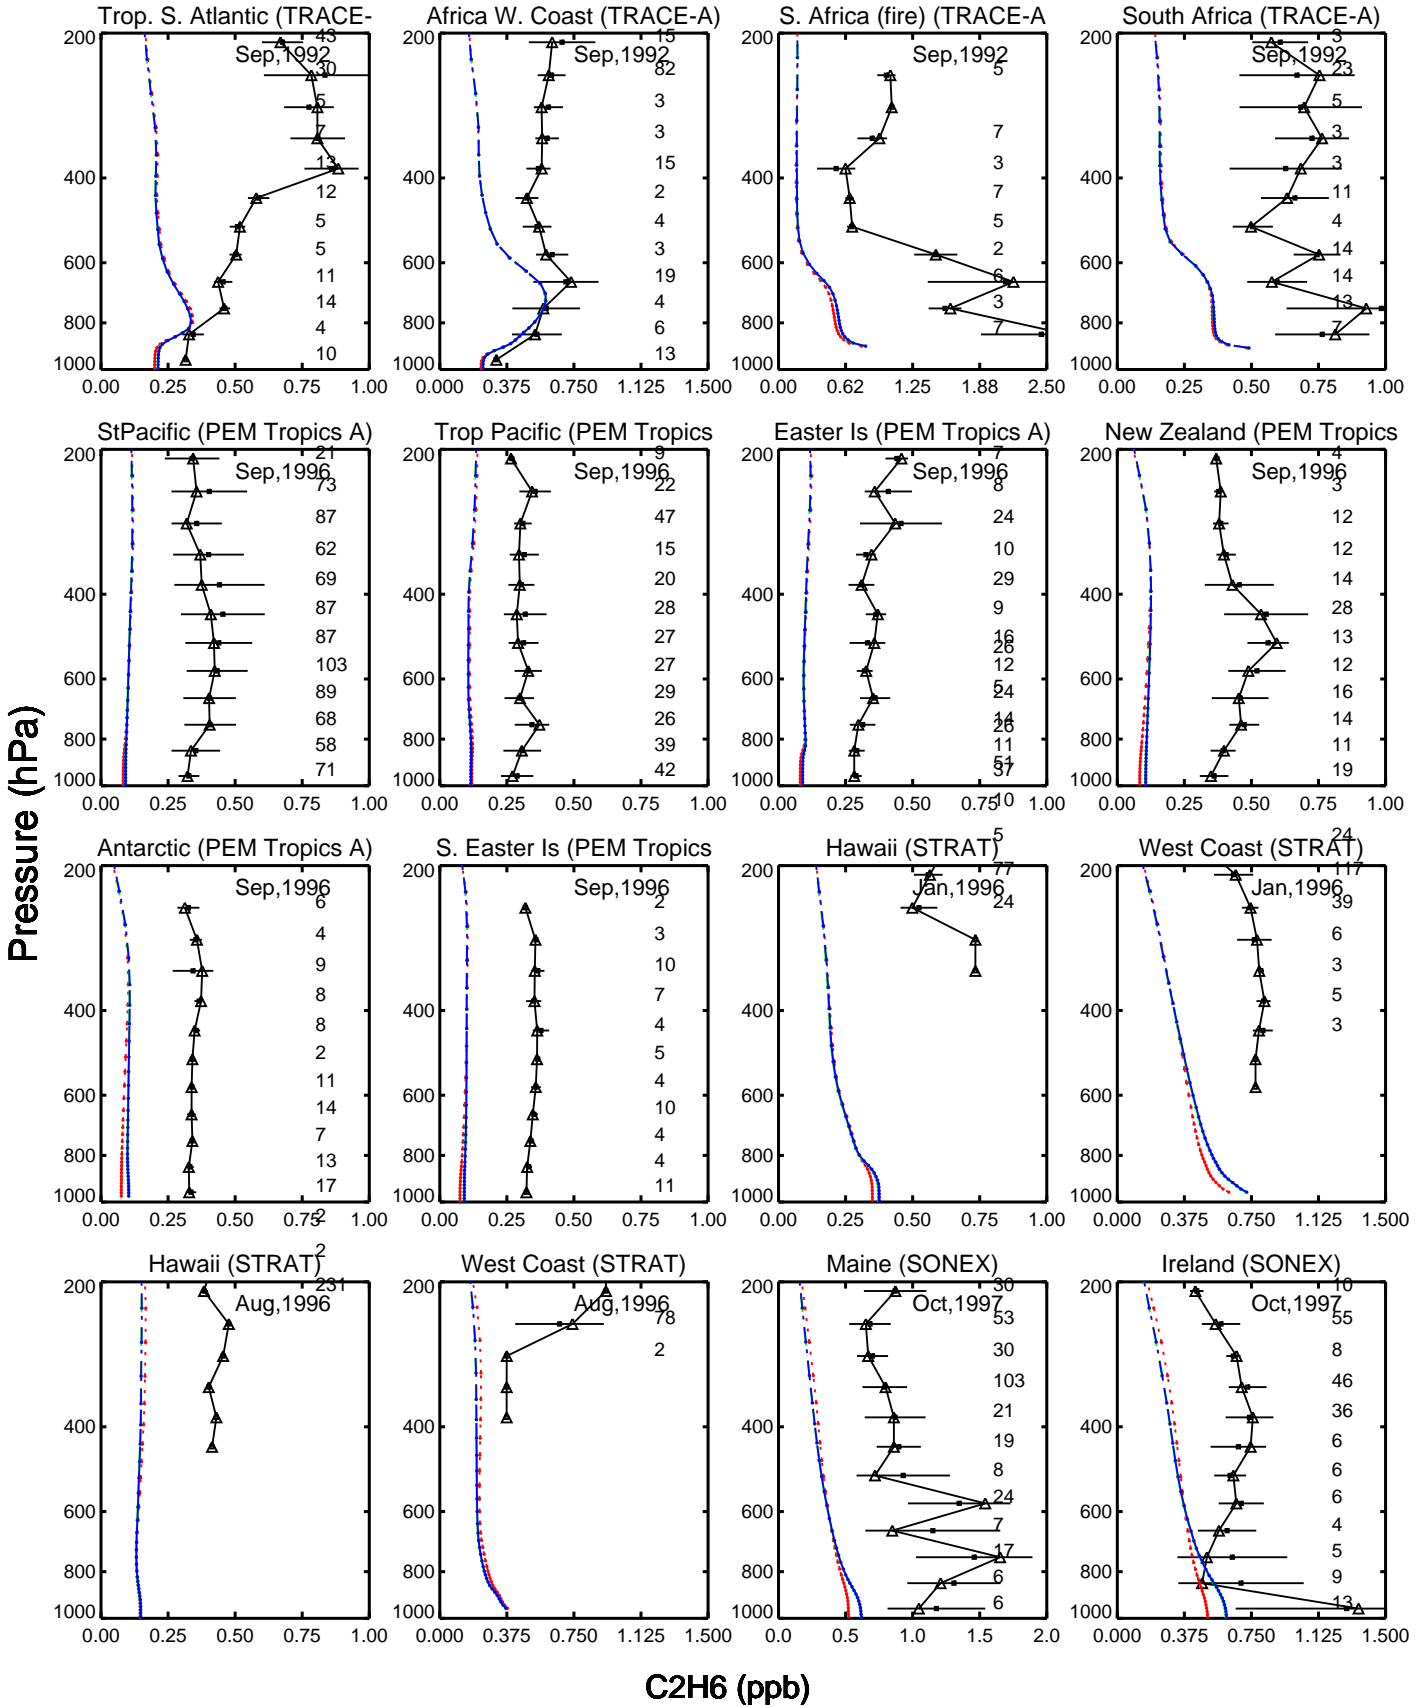

Red: 13.3.0-rc.0 (2019); Green: 13.4.0-rc.4 (2019); Blue: 14.0.0-rc.0 (2019)

Red: 13.3.0-rc.0 (2019); Green: 13.4.0-rc.4 (2019); Blue: 14.0.0-rc.0 (2019)

Red: 13.3.0-rc.0 (2019); Green: 13.4.0-rc.4 (2019); Blue: 14.0.0-rc.0 (2019)

C<sub>2</sub>H<sub>6</sub> (ppb)