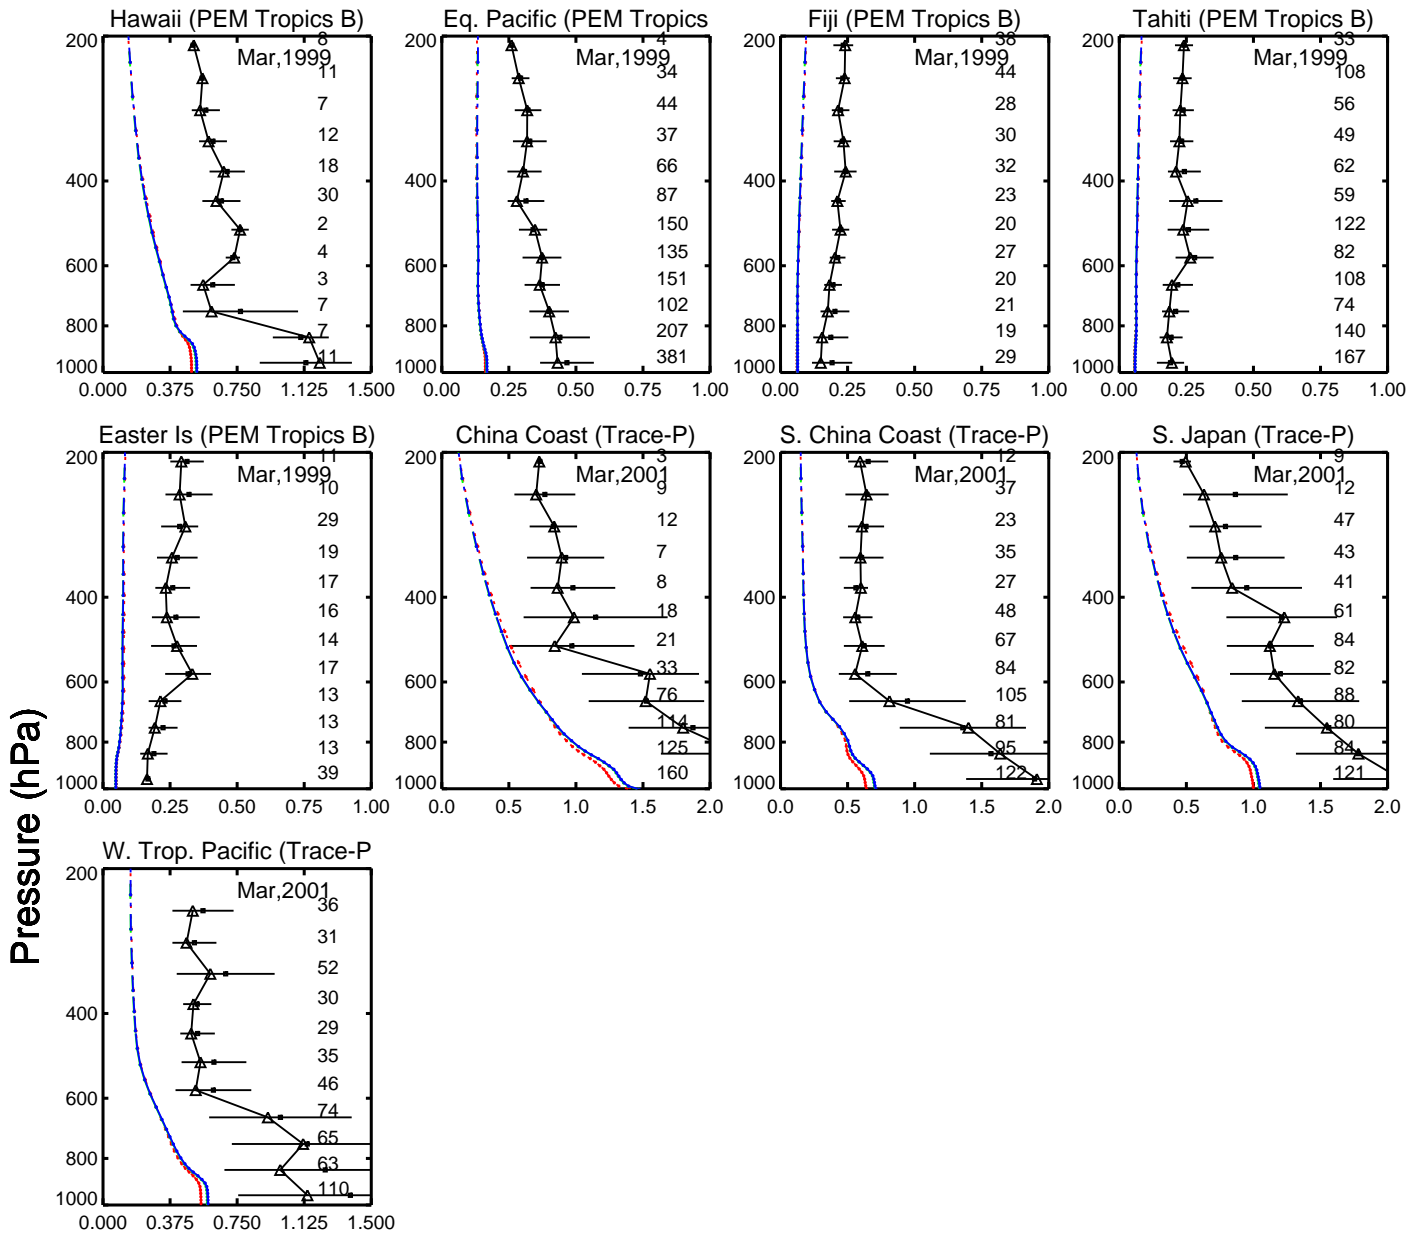

Red: 13.3.0-rc.0 (2019); Green: 13.4.0-rc.4 (2019); Blue: 14.0.0-rc.0 (2019)

Red: 13.3.0-rc.0 (2019); Green: 13.4.0-rc.4 (2019); Blue: 14.0.0-rc.0 (2019)

Red: 13.3.0-rc.0 (2019); Green: 13.4.0-rc.4 (2019); Blue: 14.0.0-rc.0 (2019)

C<sub>2</sub>H<sub>6</sub> (ppb)