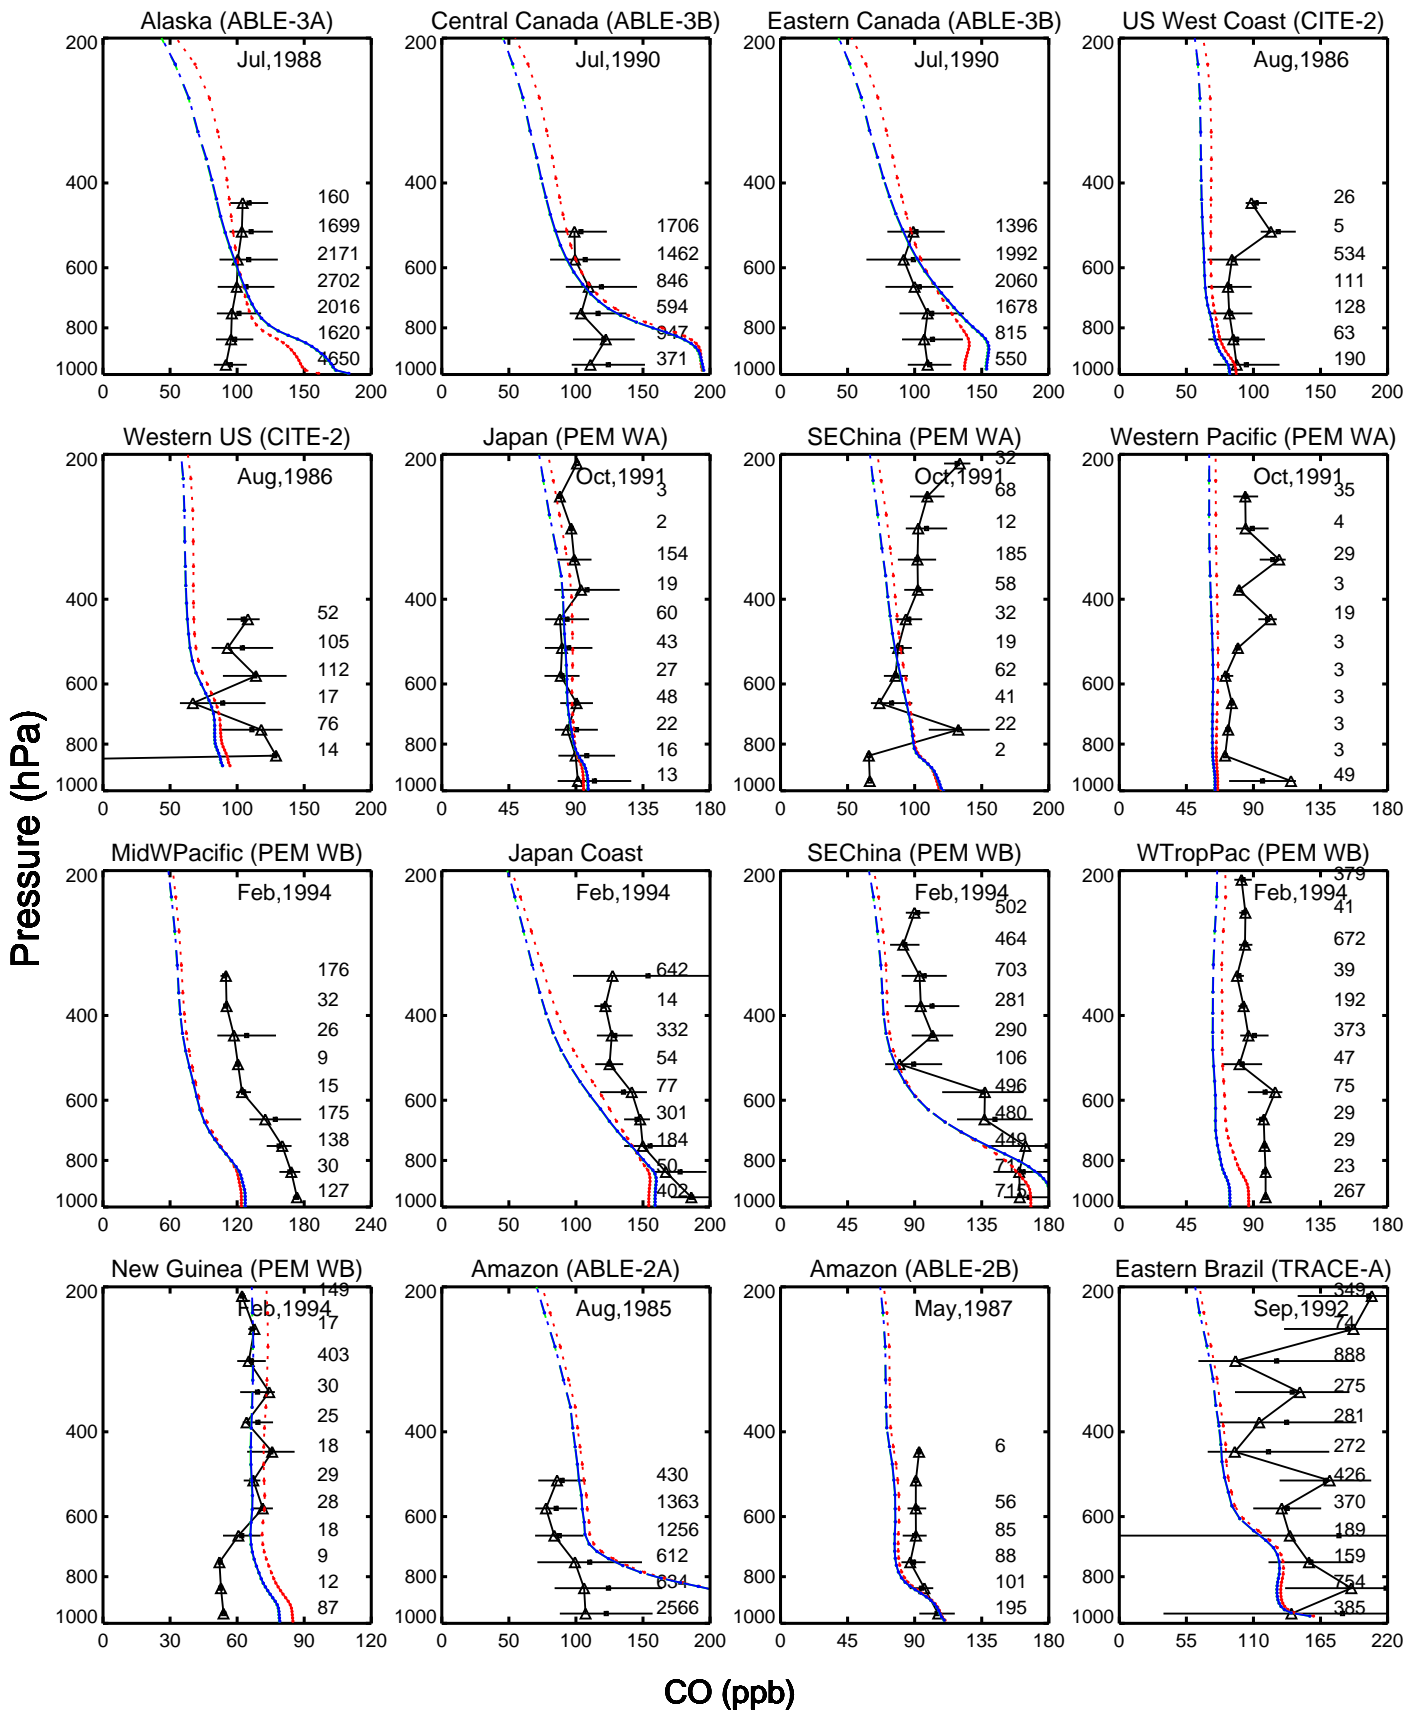

Red: 13.3.0-rc.0 (2019); Green: 13.4.0-rc.4 (2019); Blue: 14.0.0-rc.0 (2019)

Red: 13.3.0-rc.0 (2019); Green: 13.4.0-rc.4 (2019); Blue: 14.0.0-rc.0 (2019)

Red: 13.3.0-rc.0 (2019); Green: 13.4.0-rc.4 (2019); Blue: 14.0.0-rc.0 (2019)