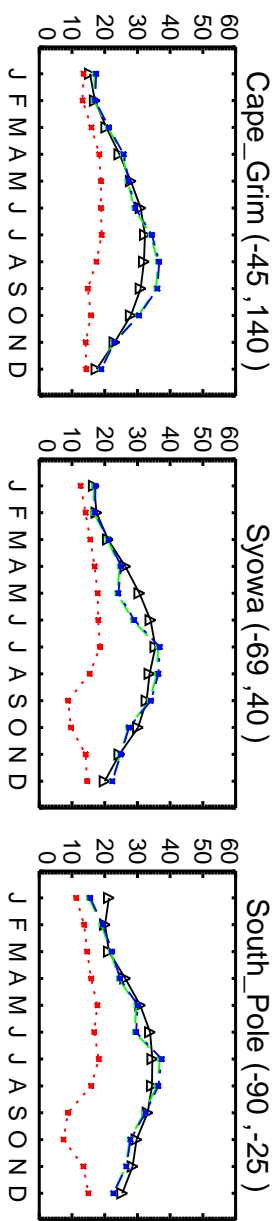

Red: 13.3.0-rc.0 (2019); Green: 13.4.0-rc.4 (2019); Blue: 14.0.0-rc.0 (2019)

Red: 13.3.0-rc.0 (2019); Green: 13.4.0-rc.4 (2019); Blue: 14.0.0-rc.0 (2019)

O3 (ppb)