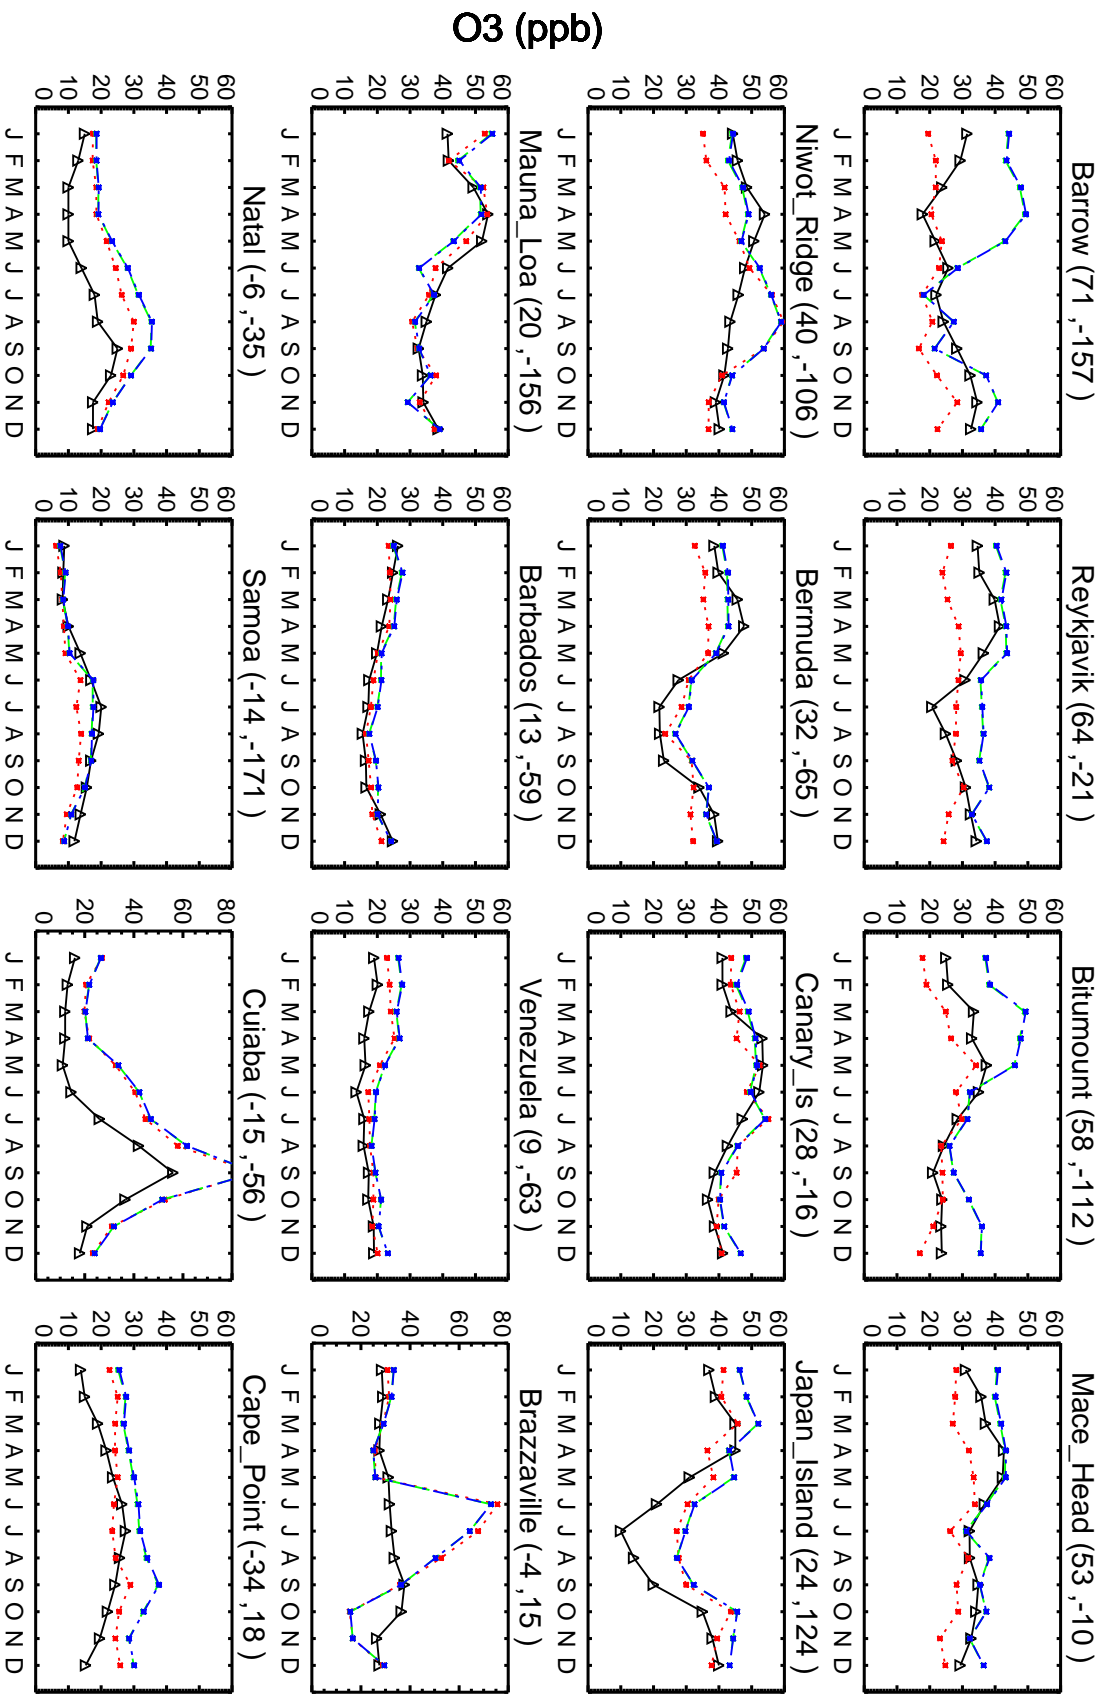

Red: 13.3.0-rc.0 (2019); Green: 13.4.0-rc.4 (2019); Blue: 14.0.0-rc.0 (2019)

Red: 13.3.0-rc.0 (2019); Green: 13.4.0-rc.4 (2019); Blue: 14.0.0-rc.0 (2019)

O3 (ppb)