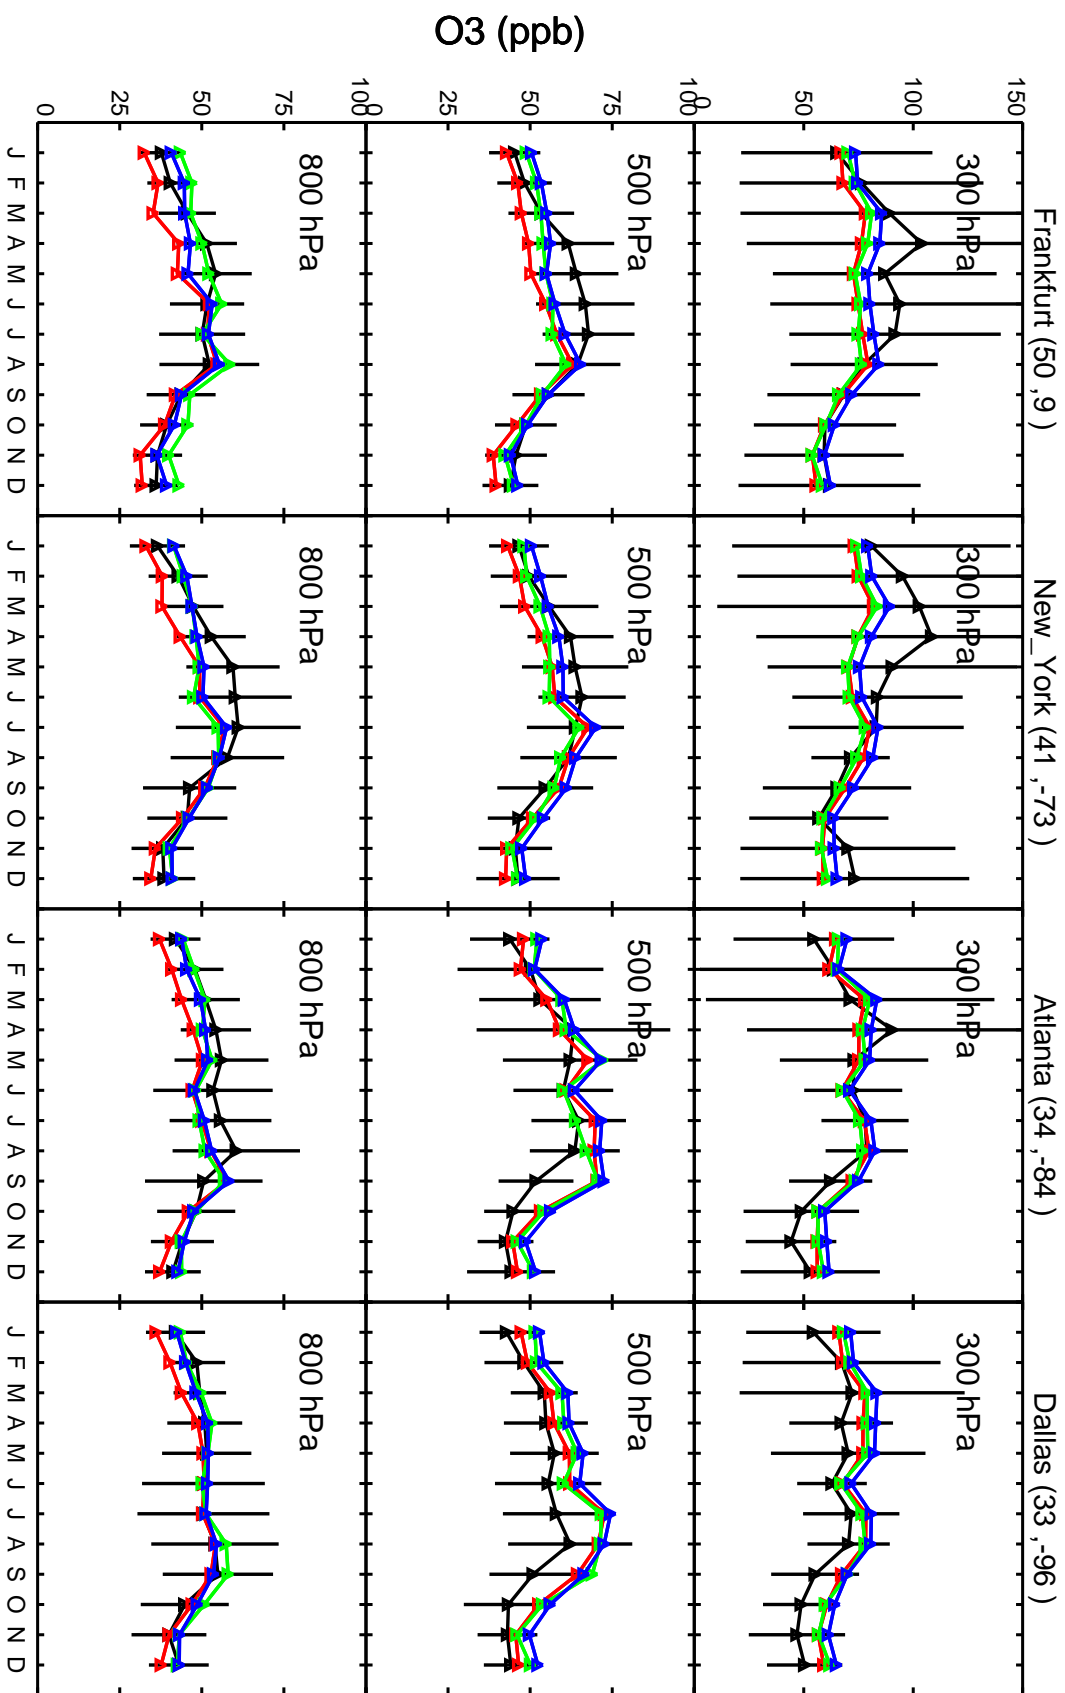

Red: GCC\_13.3.0 (2019); Green: GCC\_13.4.0 (2019); Blue: GCC\_14.0.0 (2019)

Red: GCC\_13.3.0 (2019); Green: GCC\_13.4.0 (2019); Blue: GCC\_14.0.0 (2019)

Red: GCC\_13.3.0 (2019); Green: GCC\_13.4.0 (2019); Blue: GCC\_14.0.0 (2019)

Red: GCC\_13.3.0 (2019); Green: GCC\_13.4.0 (2019); Blue: GCC\_14.0.0 (2019)