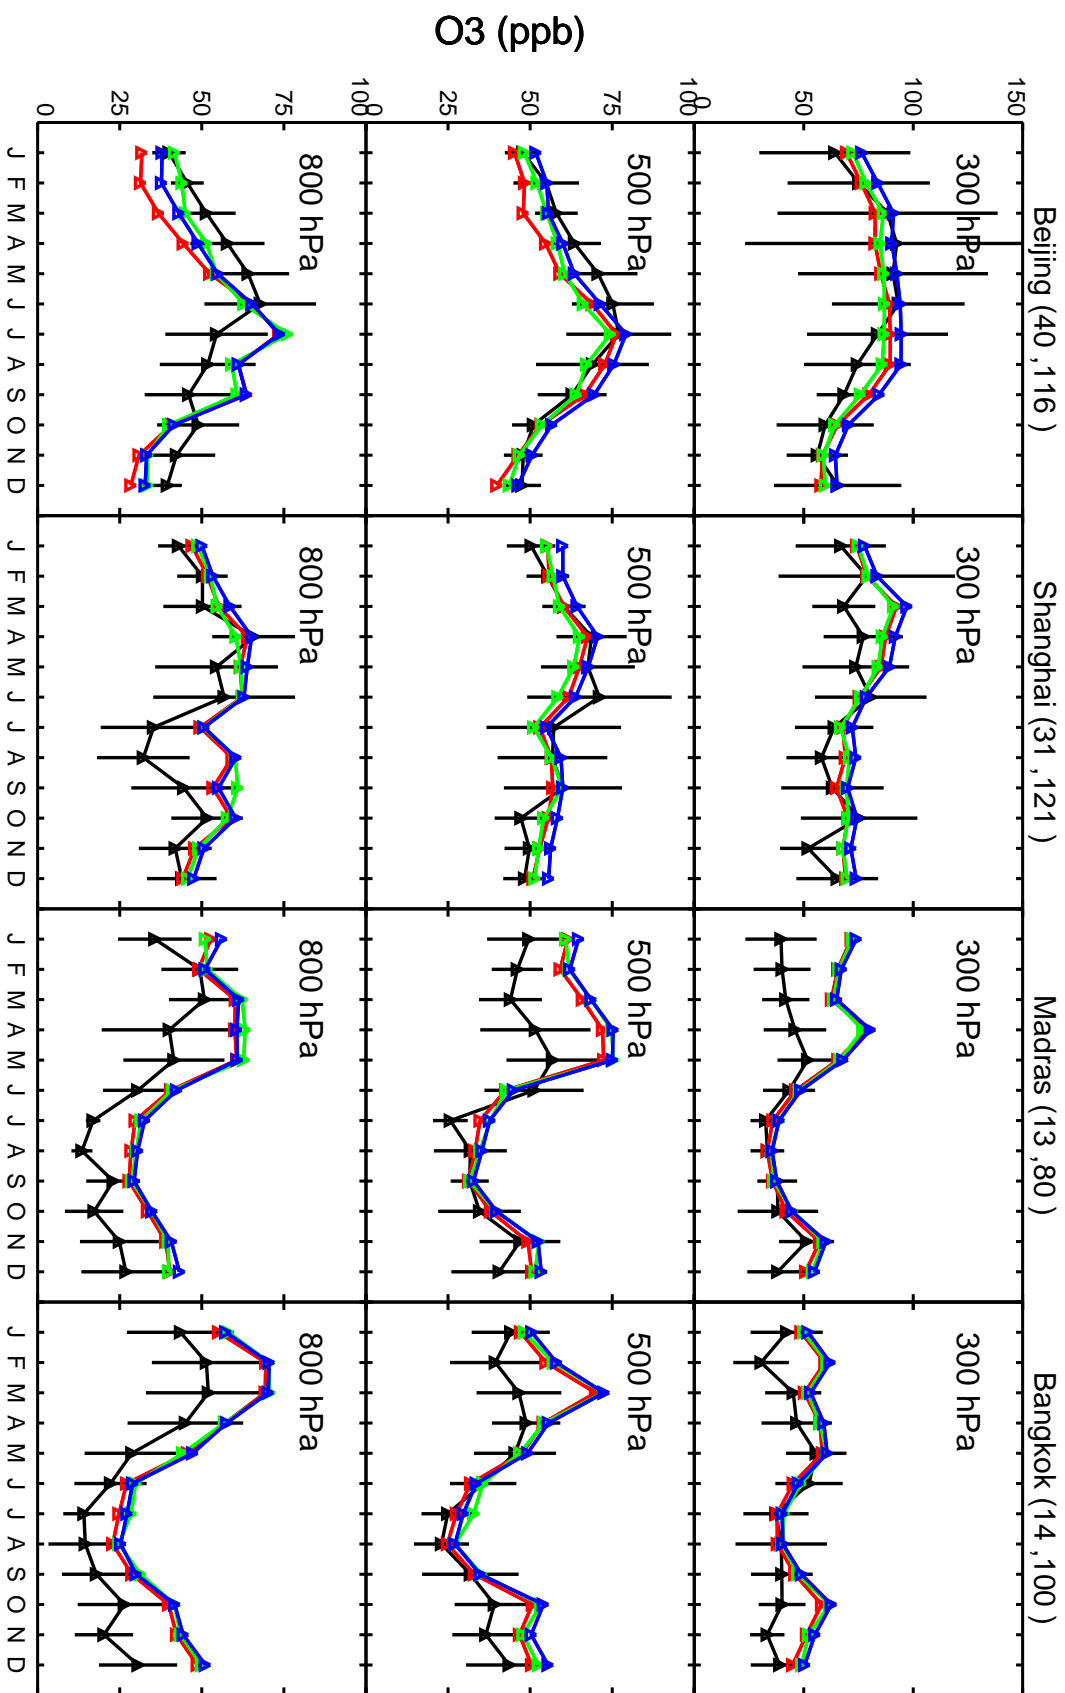

Red: GCC\_13.3.0 (2019); Green: GCC\_13.4.0 (2019); Blue: GCC\_14.0.0 (2019)

Red: GCC\_13.3.0 (2019); Green: GCC\_13.4.0 (2019); Blue: GCC\_14.0.0 (2019)

Red: GCC\_13.3.0 (2019); Green: GCC\_13.4.0 (2019); Blue: GCC\_14.0.0 (2019)

Red: GCC\_13.3.0 (2019); Green: GCC\_13.4.0 (2019); Blue: GCC\_14.0.0 (2019)