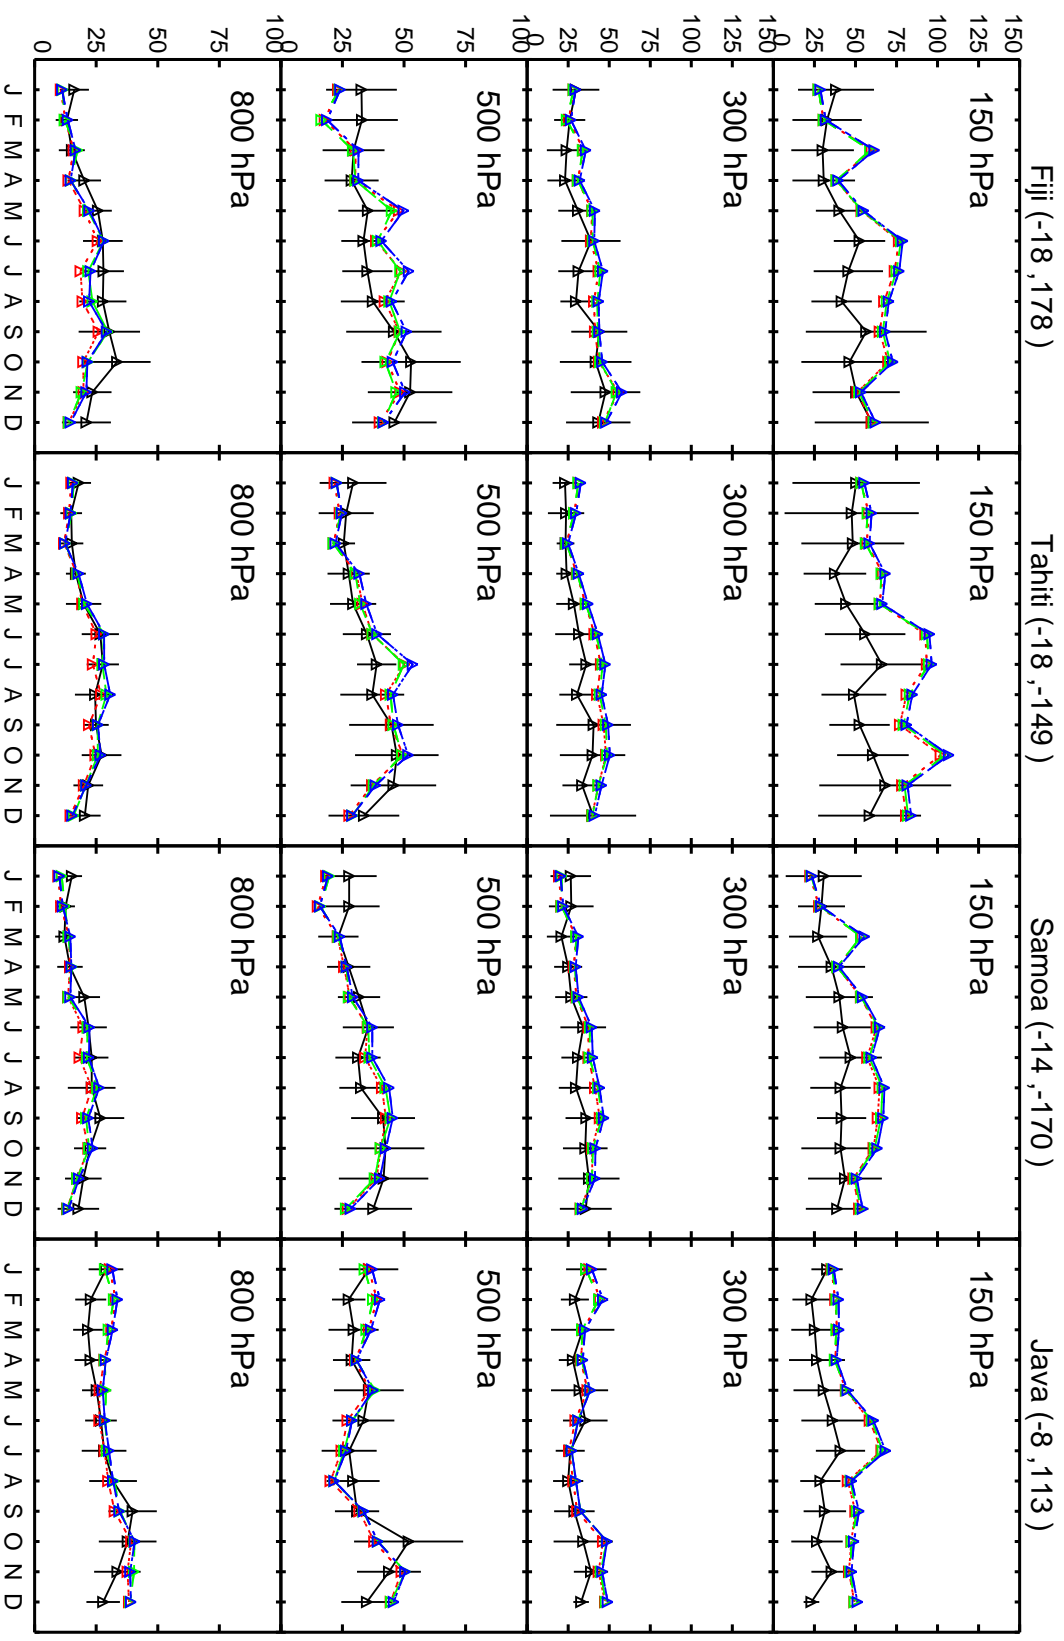

Red: GCC_13.3.0 (2019); Green: GCC_13.4.0 (2019); Blue: GCC_14.0.0 (2019)

Red: GCC_13.3.0 (2019); Green: GCC_13.4.0 (2019); Blue: GCC_14.0.0 (2019)