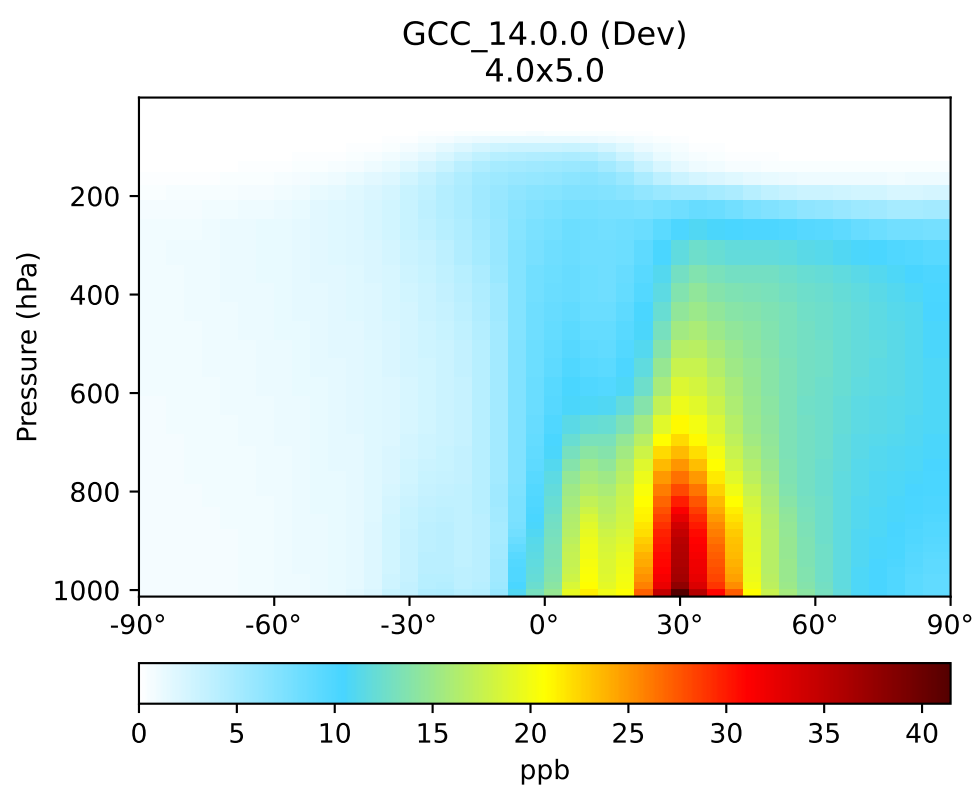

SpeciesConc_COAnthroEmis25dayTracer, Zonal Mean (Apr2019)