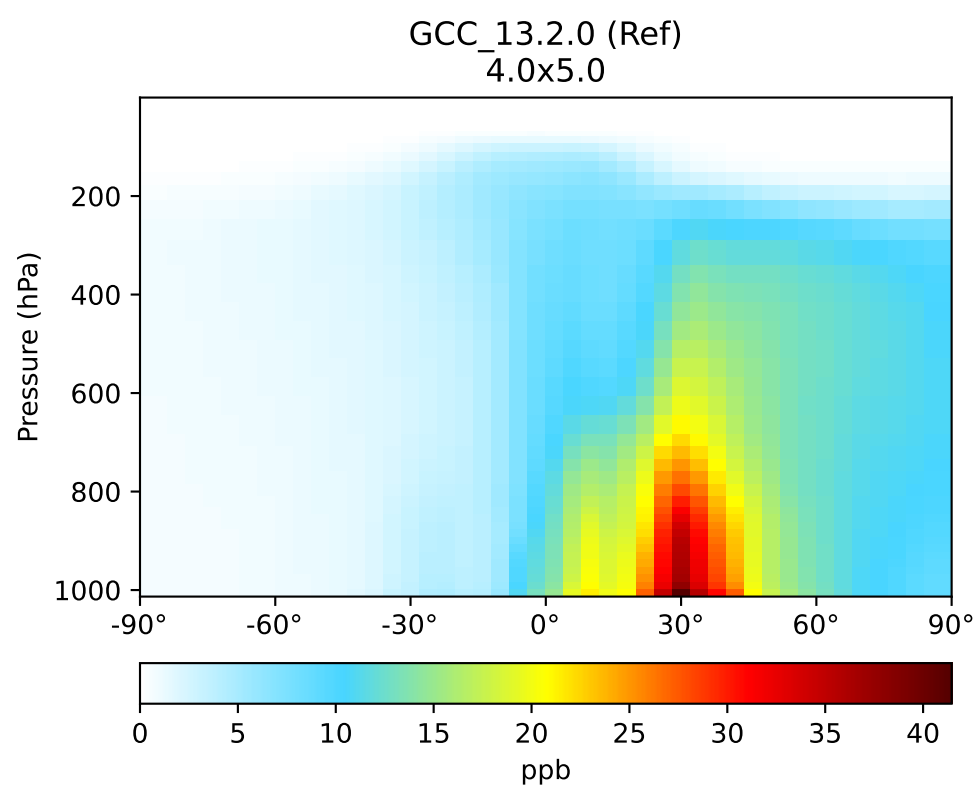

SpeciesConc_COAnthroEmis25dayTracer, Zonal Mean (Apr2019)