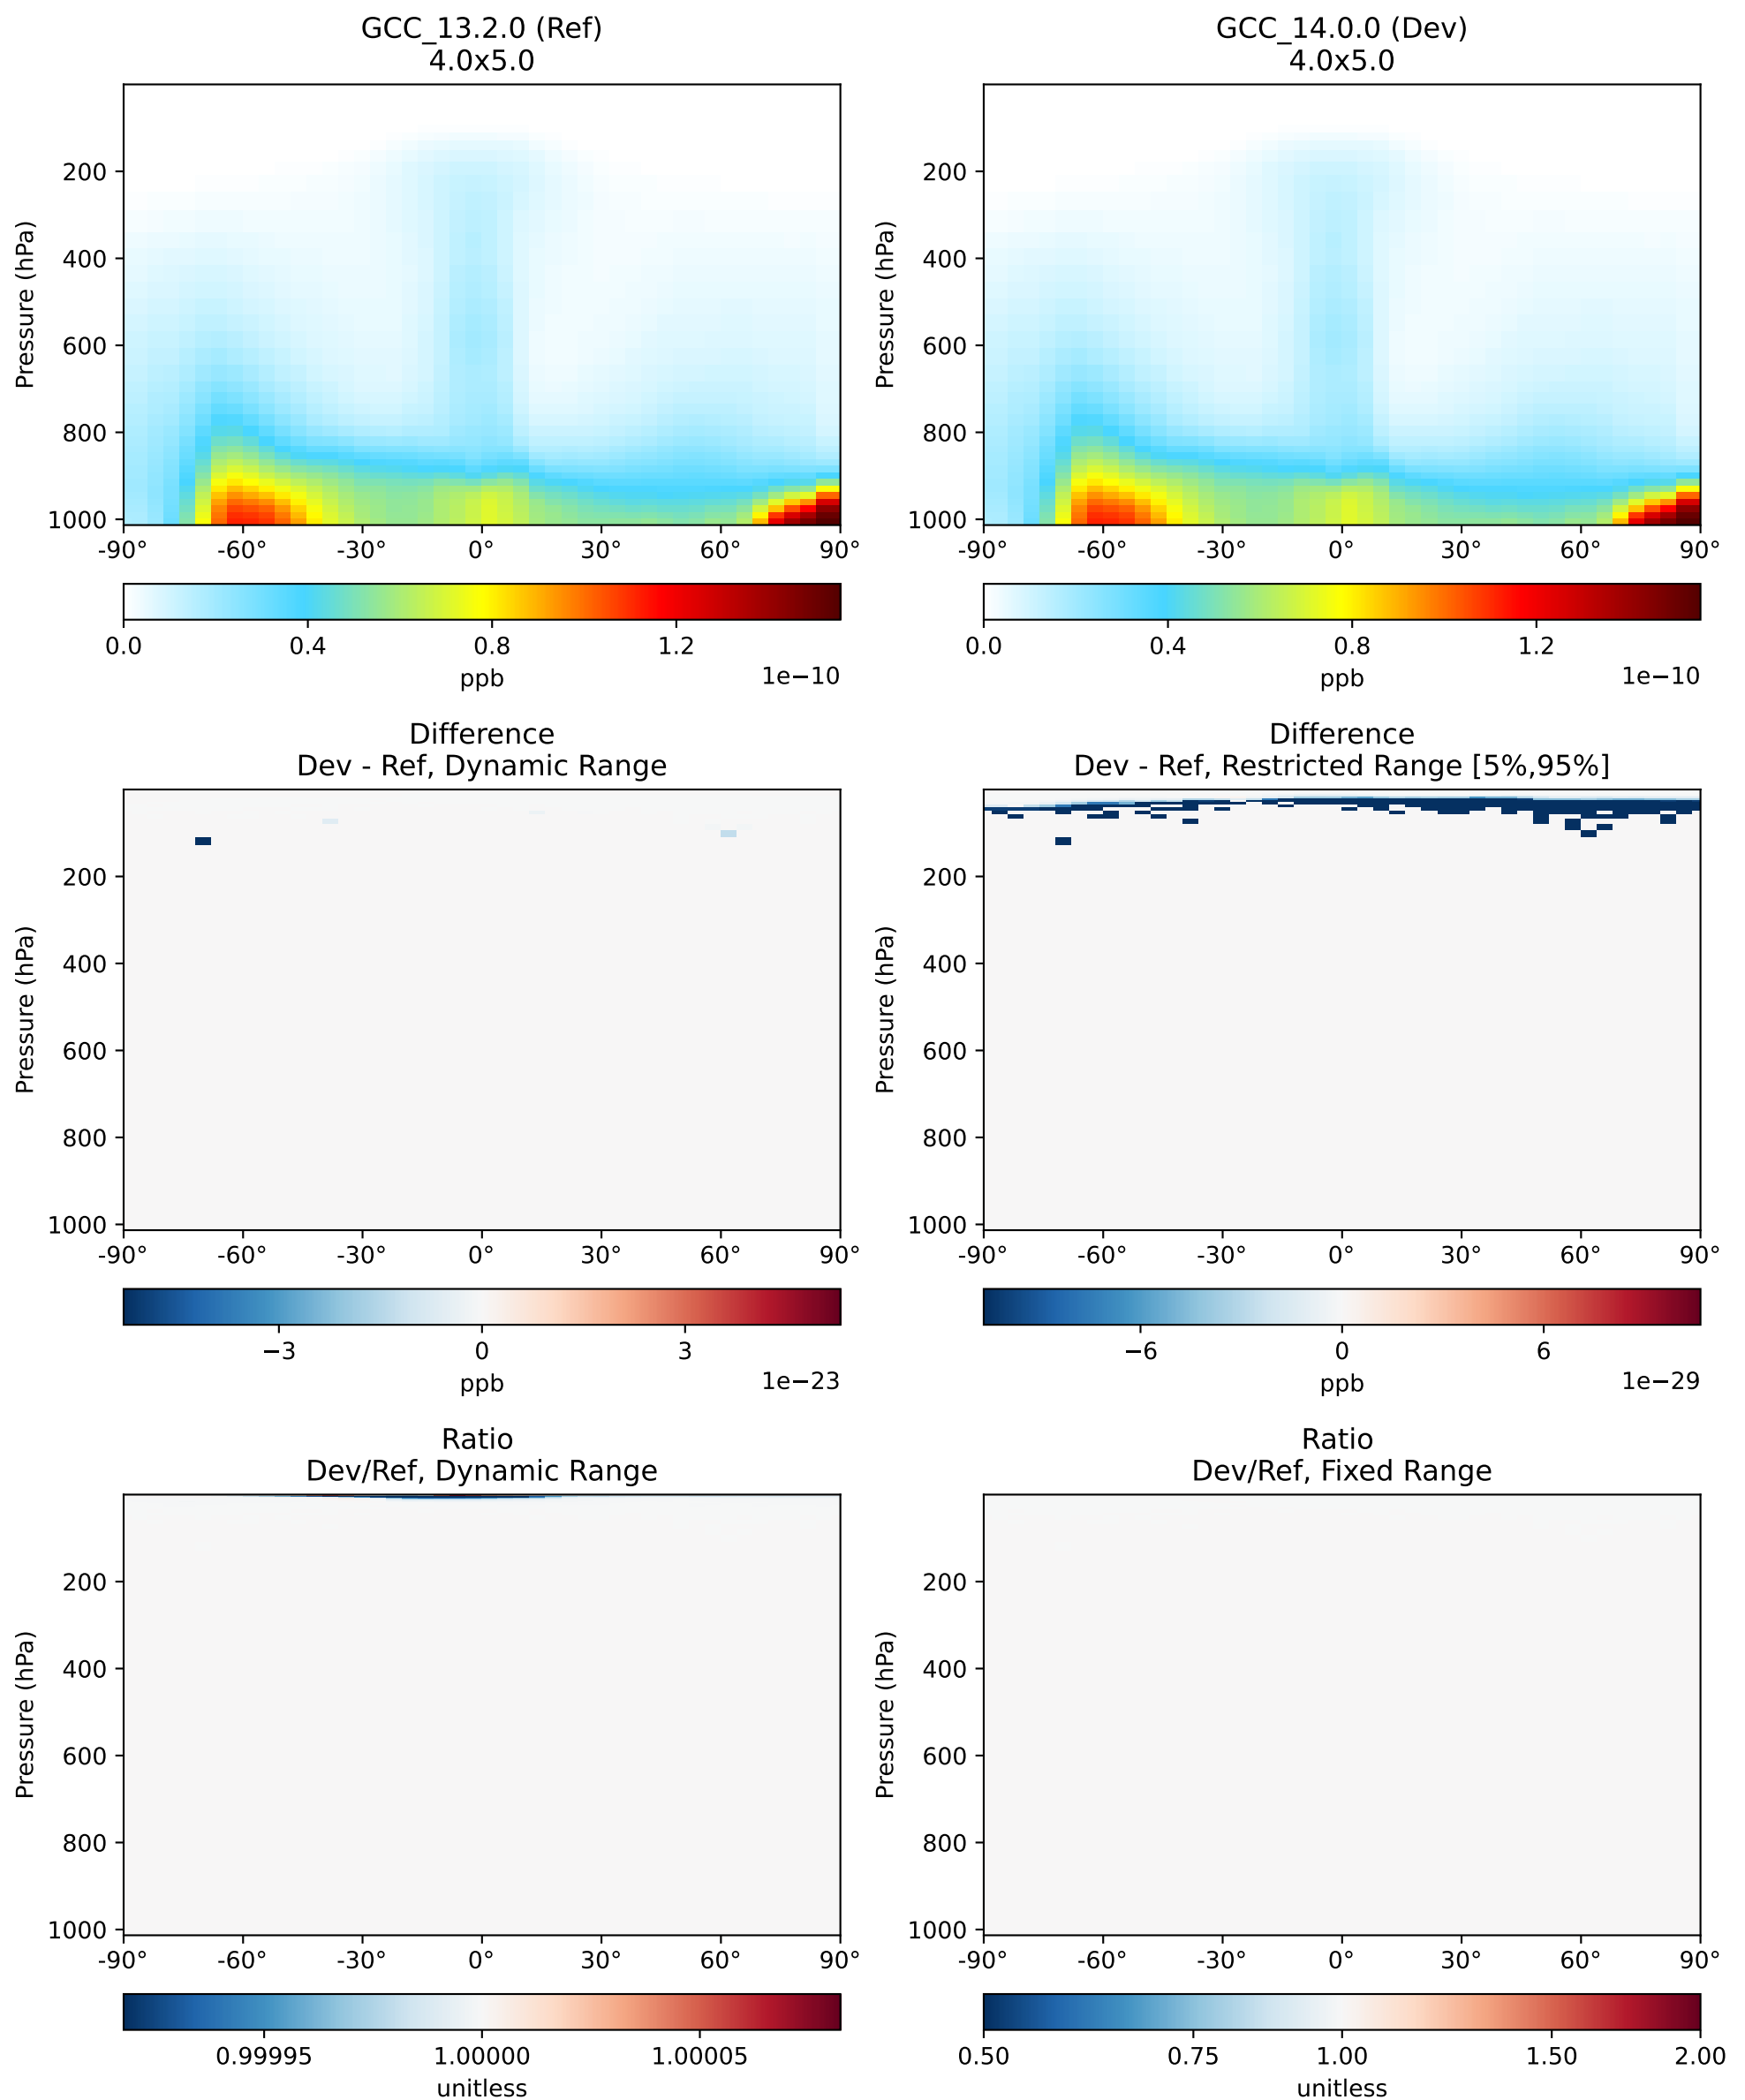

SpeciesConc_CH3ITracer, Zonal Mean (Apr2019)