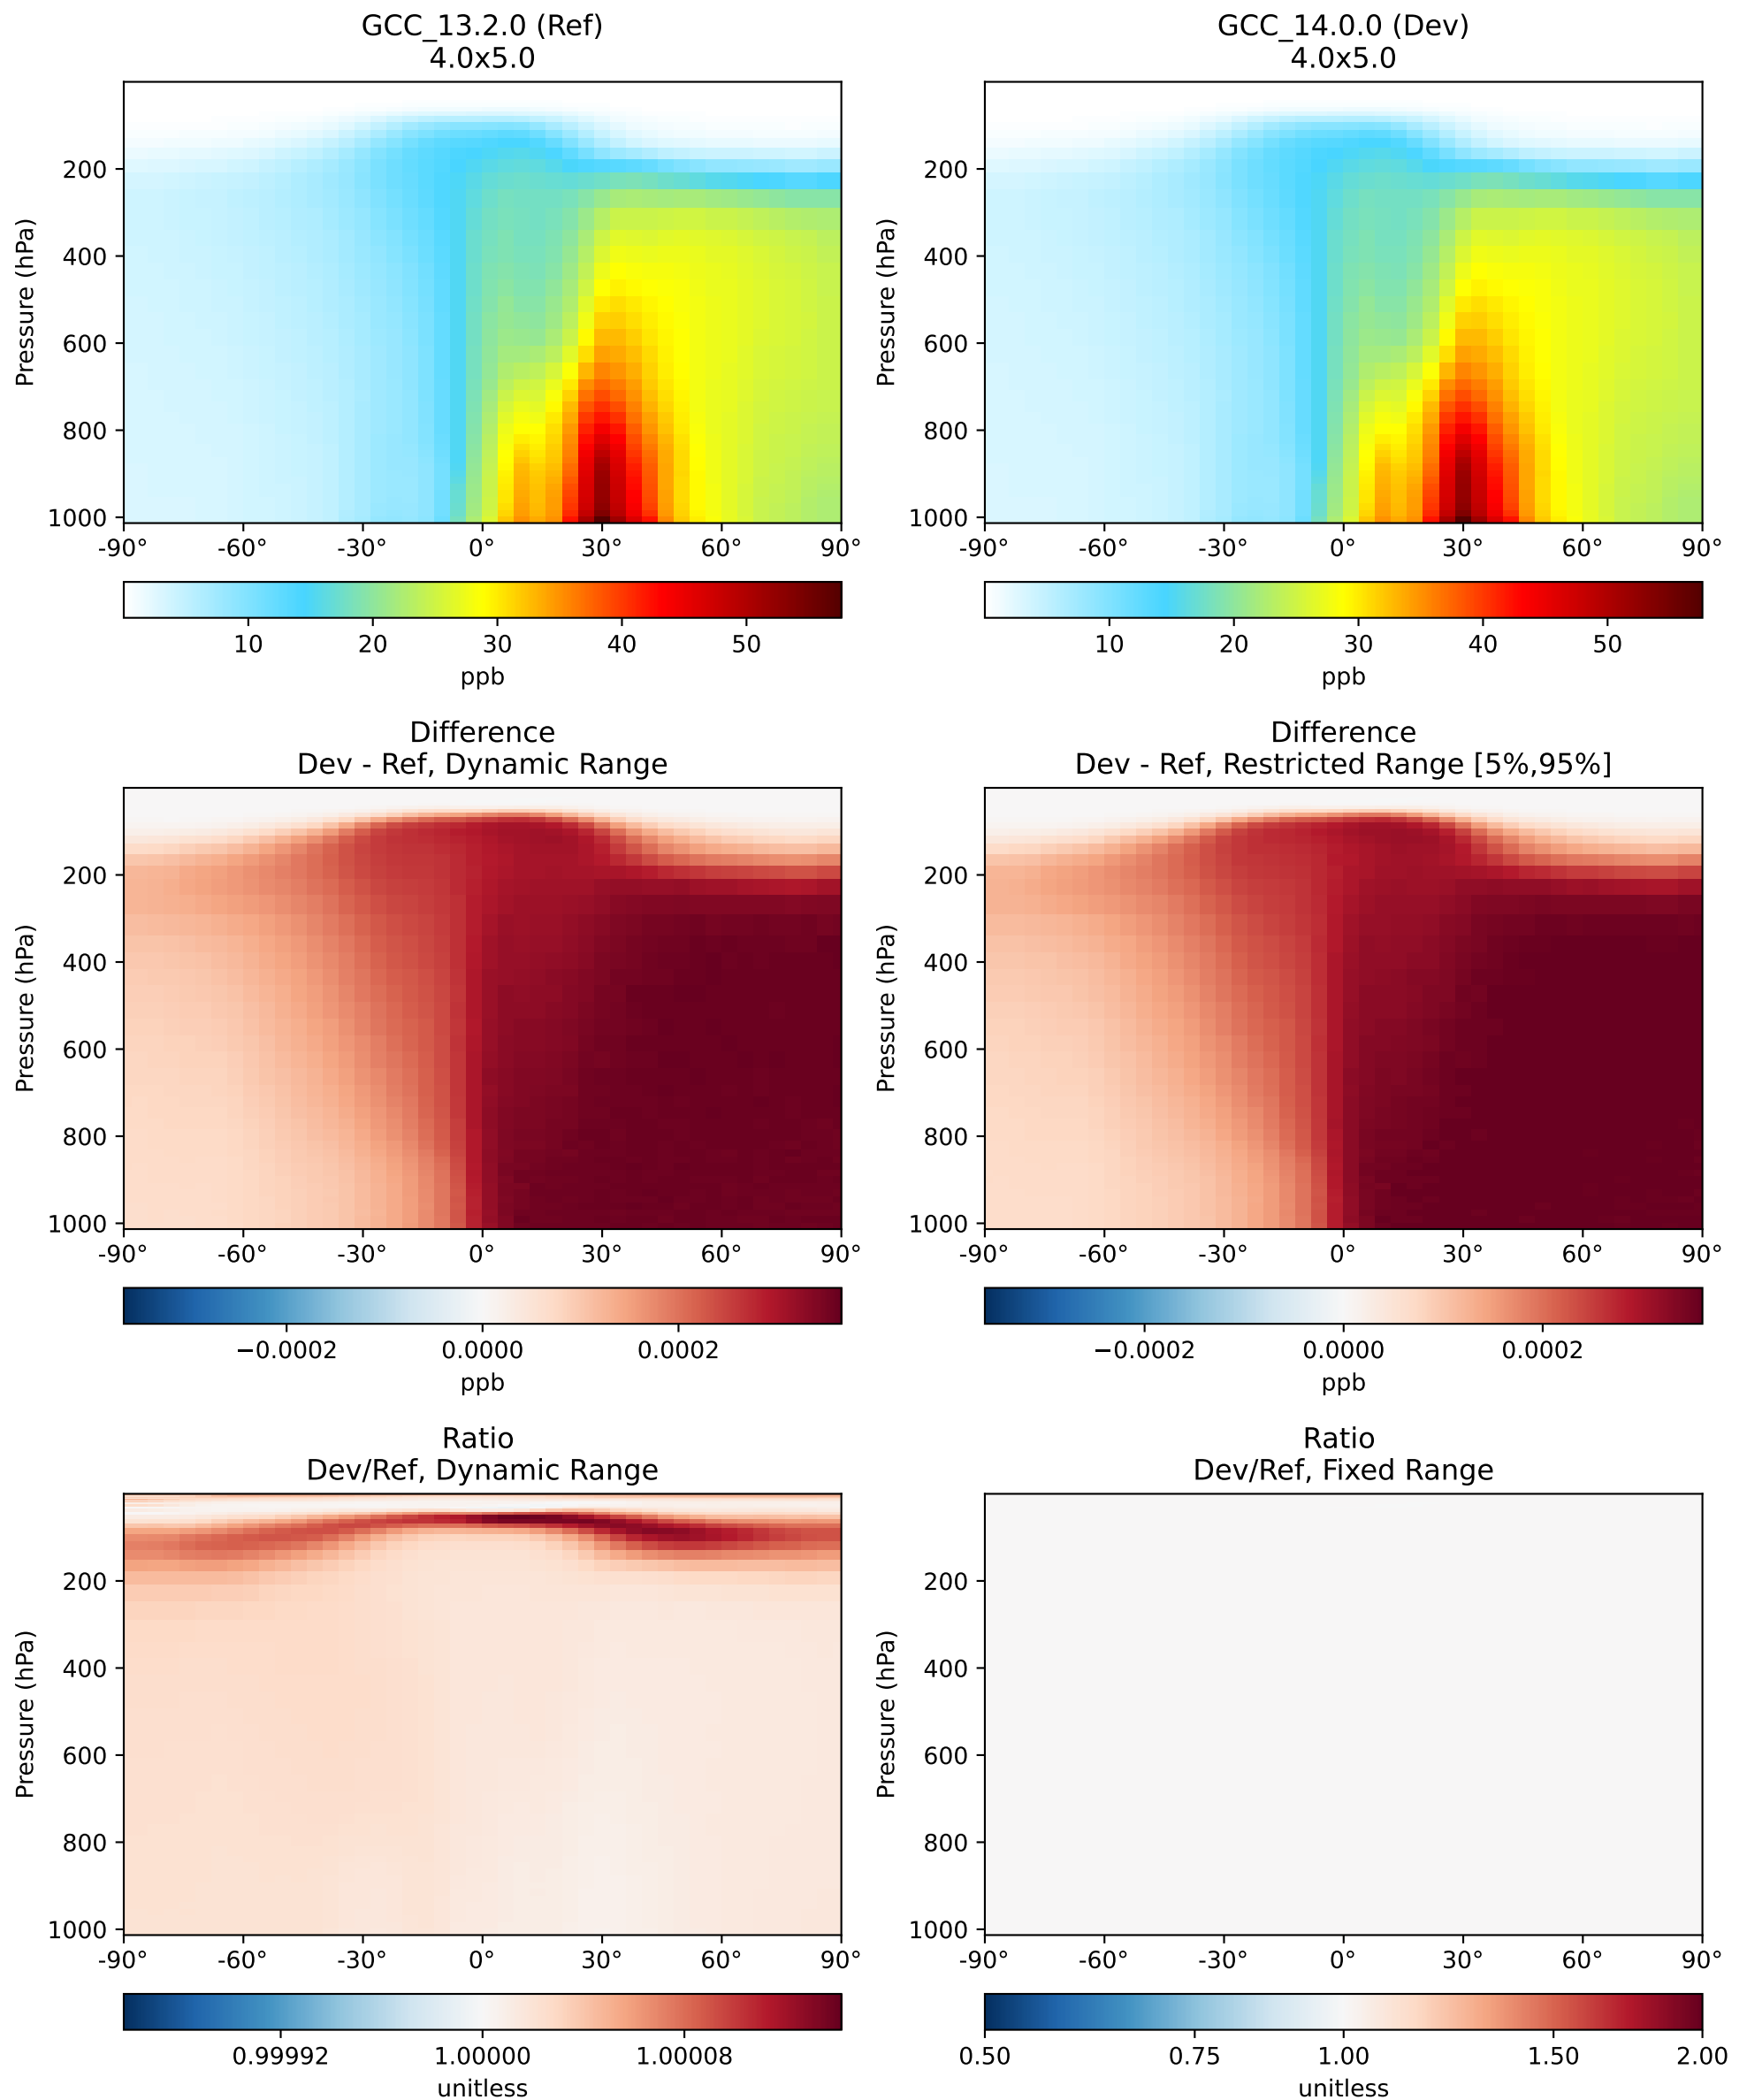

SpeciesConc_COAnthroEmis50dayTracer, Zonal Mean (Apr2019)