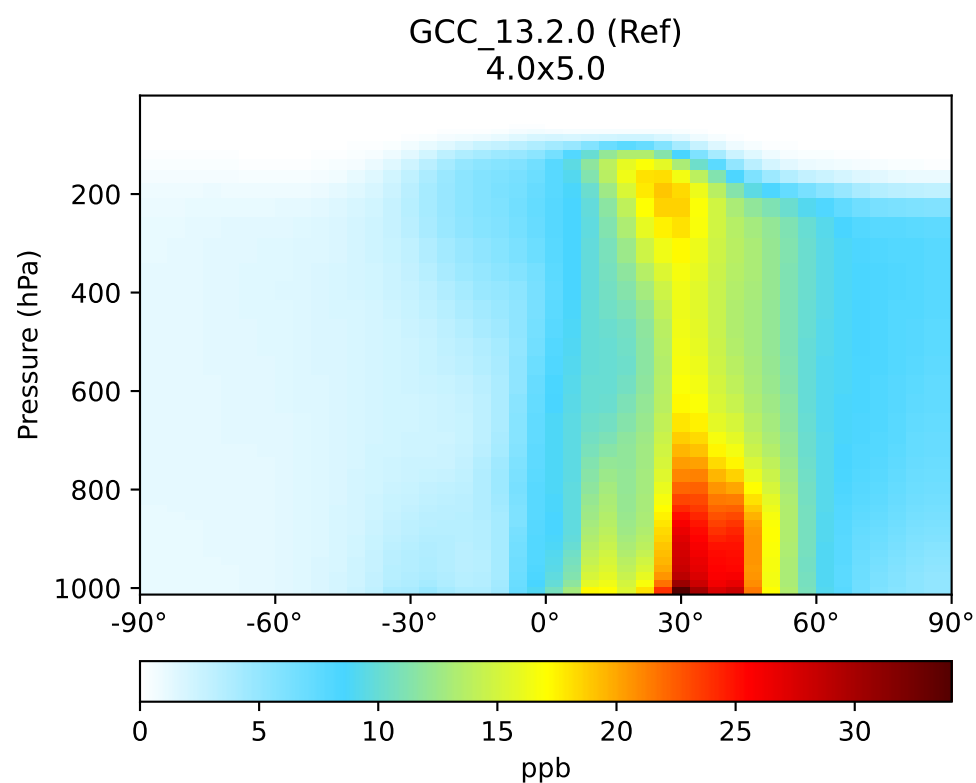

SpeciesConc_PassiveTracer, Zonal Mean (Jul2019)

SpeciesConc_SF6Tracer, Zonal Mean (Jul2019)

SpeciesConc_CH3Tracer, Zonal Mean (Jul2019)

SpeciesConc_COAnthroEmis25dayTracer, Zonal Mean (Jul2019)

SpeciesConc_COAnthroEmis50dayTracer, Zonal Mean (Jul2019)

SpeciesConc_COUniformEmis25dayTracer, Zonal Mean (Jul2019)

SpeciesConc_GlobEmis90dayTracer, Zonal Mean (Jul2019)

SpeciesConc_NHEmis90dayTracer, Zonal Mean (Jul2019)

SpeciesConc_SHEmis90dayTracer, Zonal Mean (Jul2019)