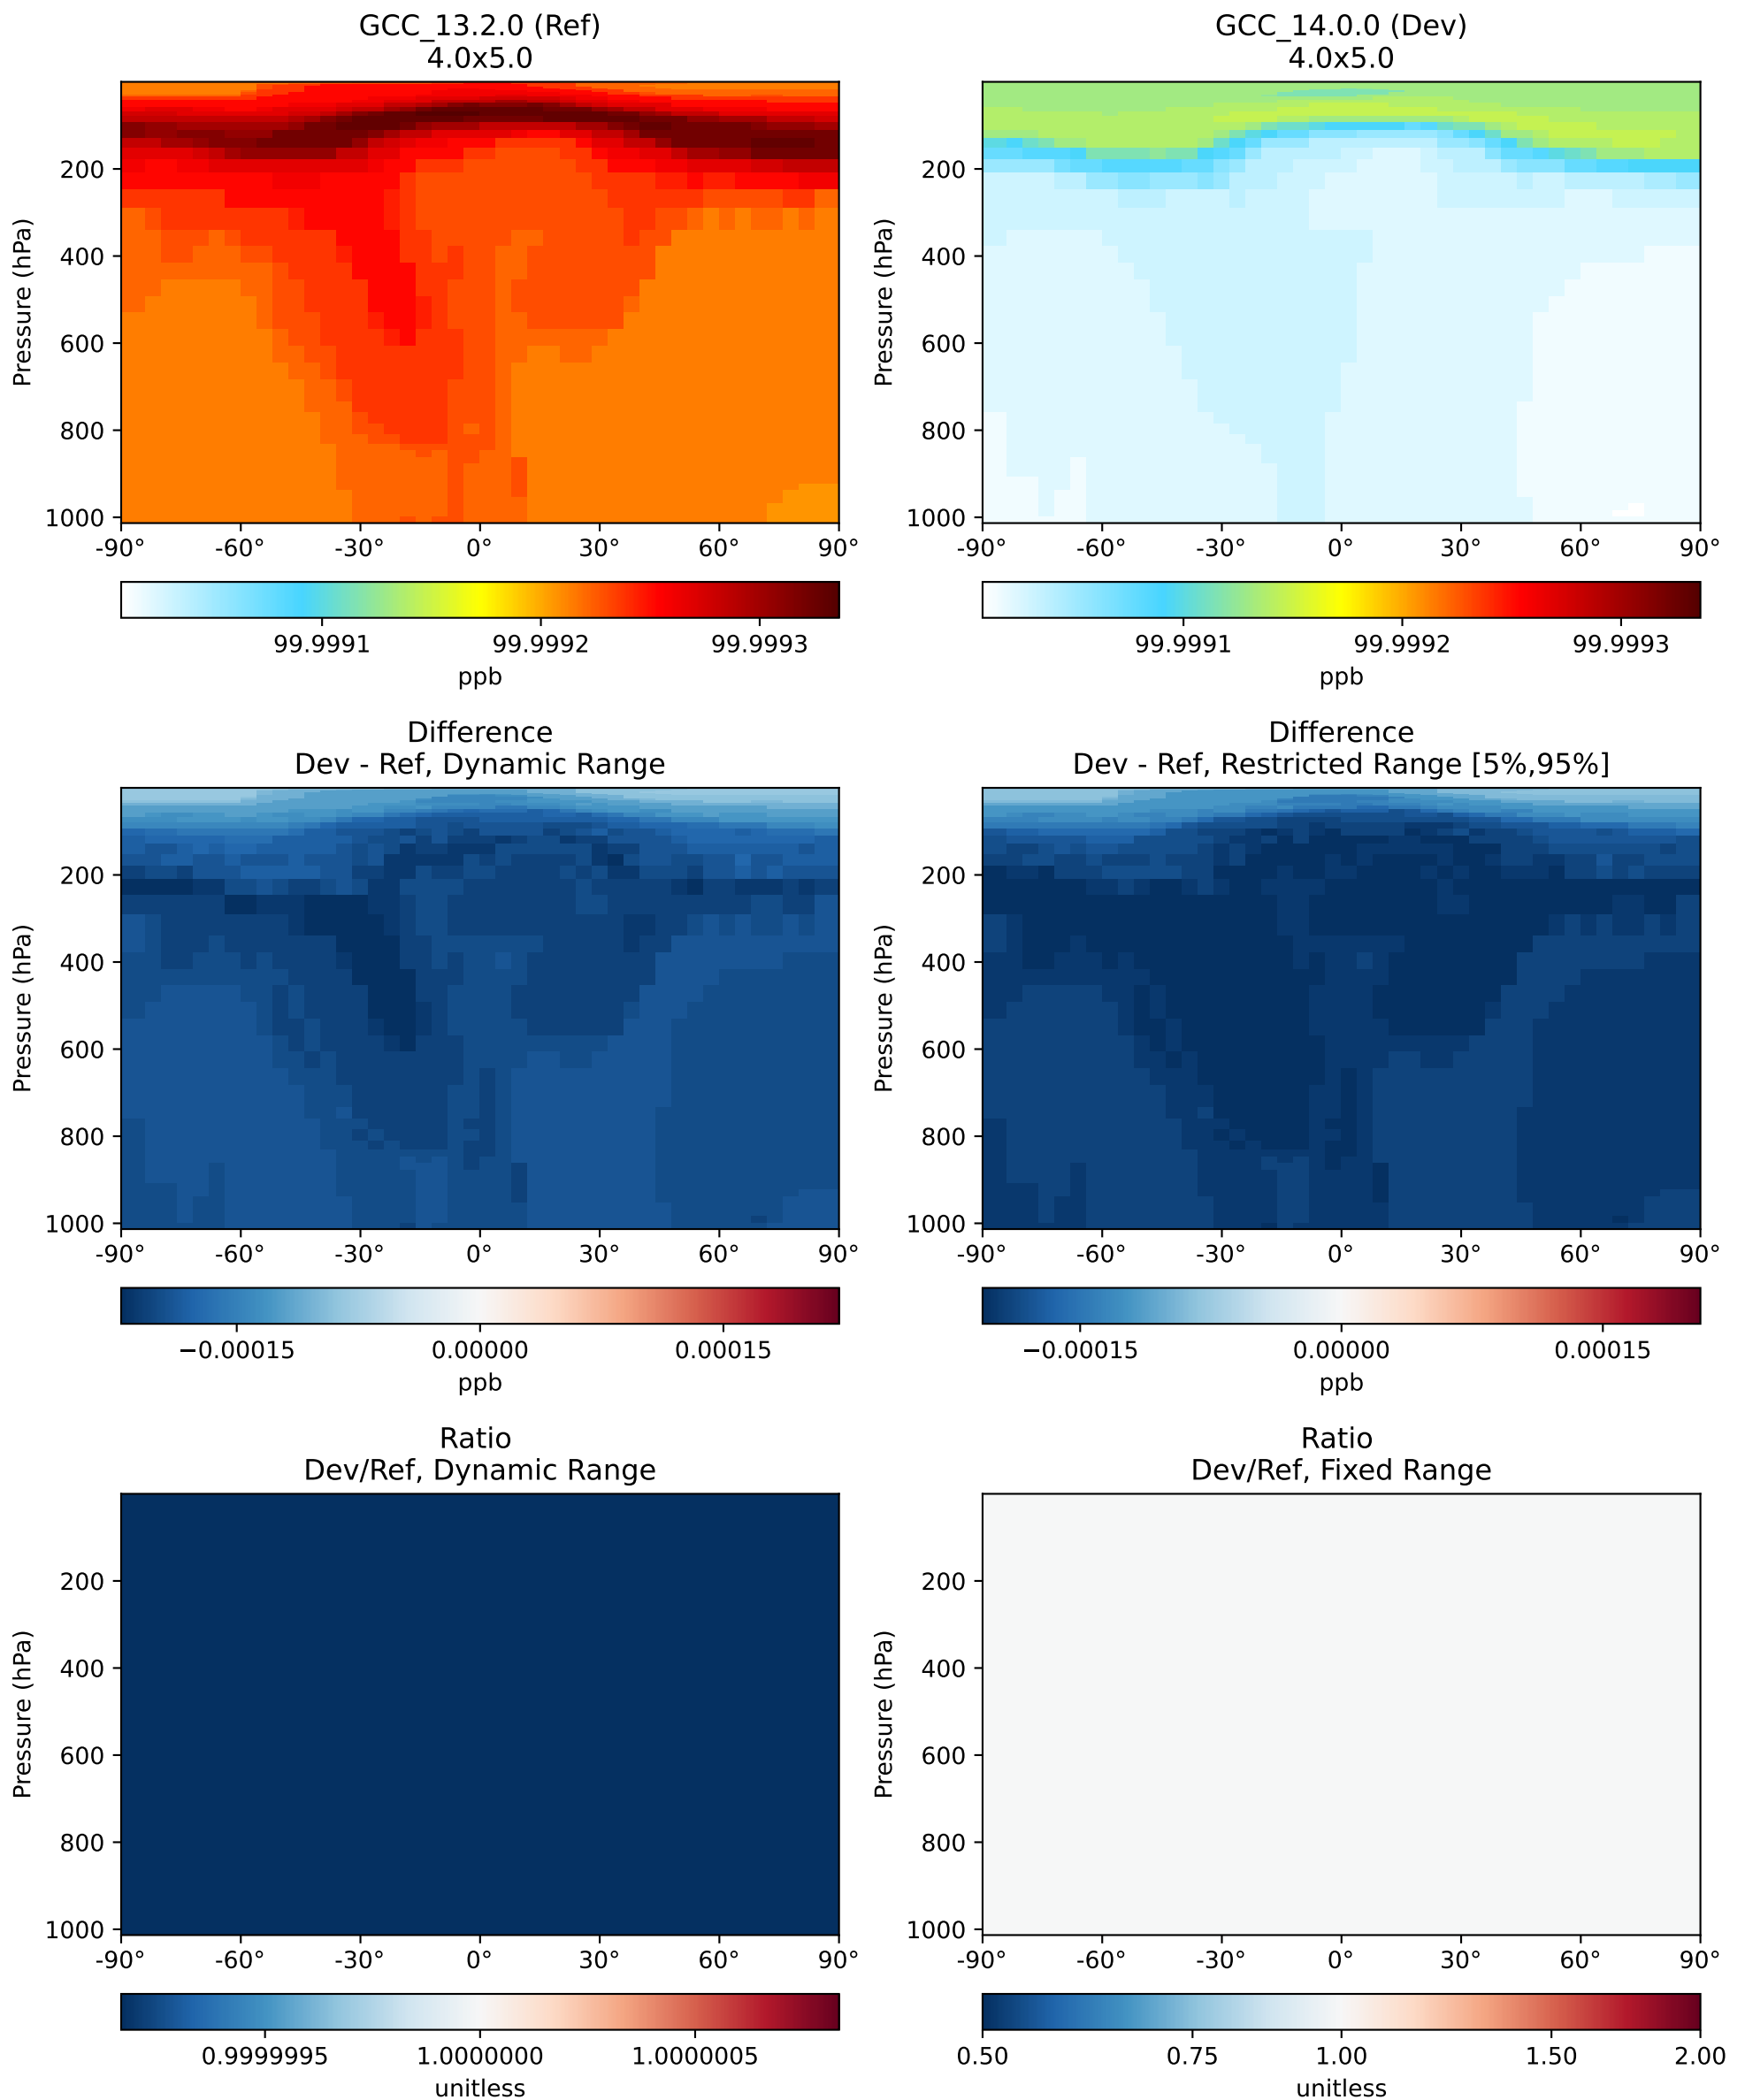

SpeciesConc_PassiveTracer, Zonal Mean (Jul2019)

SpeciesConc_SF6Tracer, Zonal Mean (Jul2019)

SpeciesConc_CH3Tracer, Zonal Mean (Jul2019)

SpeciesConc_COAnthroEmis25dayTracer, Zonal Mean (Jul2019)

SpeciesConc_COAnthroEmis50dayTracer, Zonal Mean (Jul2019)

SpeciesConc_COUniformEmis25dayTracer, Zonal Mean (Jul2019)

SpeciesConc_GlobEmis90dayTracer, Zonal Mean (Jul2019)

SpeciesConc_NHEmis90dayTracer, Zonal Mean (Jul2019)

SpeciesConc_SHEmis90dayTracer, Zonal Mean (Jul2019)