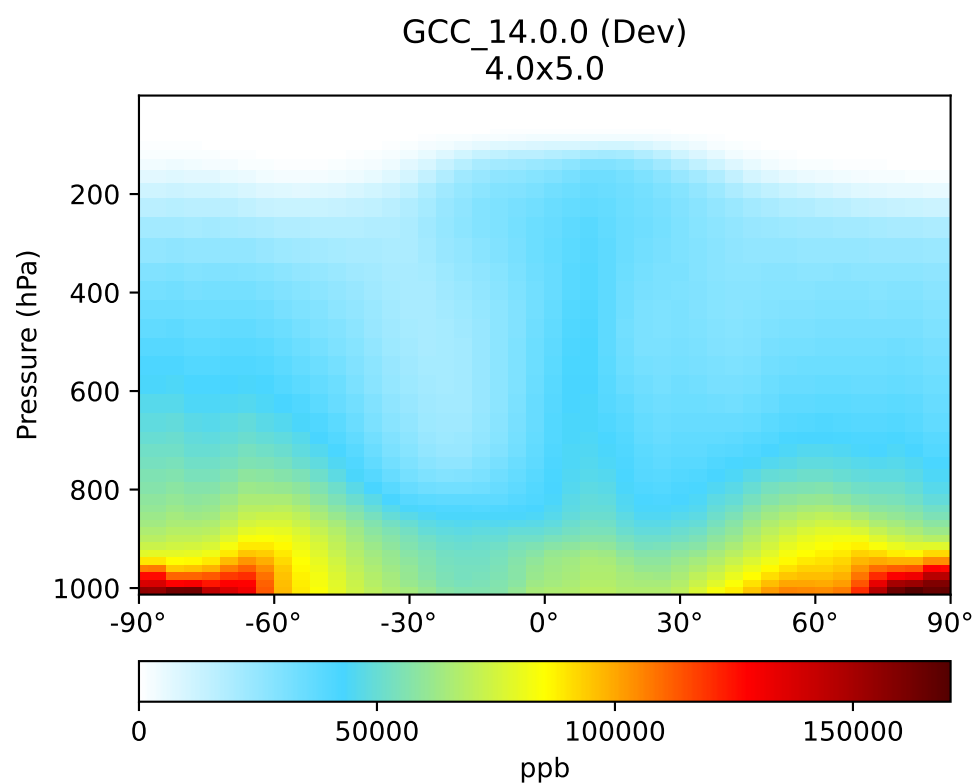

SpeciesConc_PassiveTracer, Zonal Mean (Jul2019)

SpeciesConc_SF6Tracer, Zonal Mean (Jul2019)

SpeciesConc_CH3Tracer, Zonal Mean (Jul2019)

SpeciesConc_COAnthroEmis25dayTracer, Zonal Mean (Jul2019)

SpeciesConc_COAnthroEmis50dayTracer, Zonal Mean (Jul2019)

SpeciesConc_COUniformEmis25dayTracer, Zonal Mean (Jul2019)

SpeciesConc_GlobEmis90dayTracer, Zonal Mean (Jul2019)

SpeciesConc_NHEmis90dayTracer, Zonal Mean (Jul2019)

SpeciesConc_SHEmis90dayTracer, Zonal Mean (Jul2019)