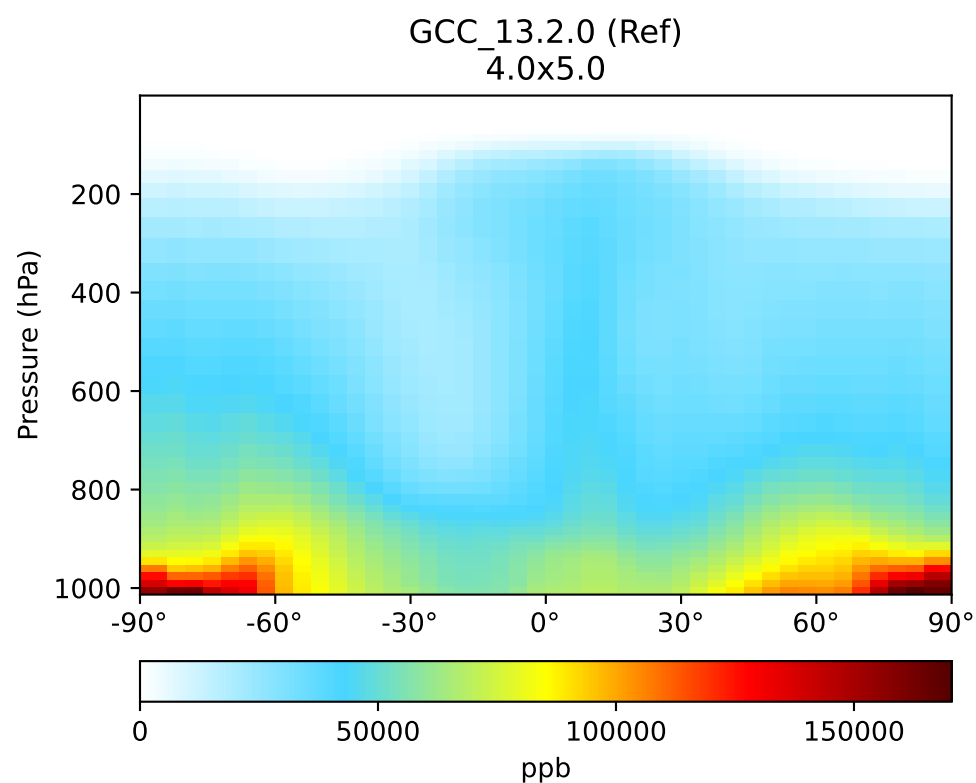

SpeciesConc_PassiveTracer, Zonal Mean (Jul2019)

SpeciesConc_SF6Tracer, Zonal Mean (Jul2019)

SpeciesConc_CH3Tracer, Zonal Mean (Jul2019)

SpeciesConc_COAnthroEmis25dayTracer, Zonal Mean (Jul2019)

SpeciesConc_COAnthroEmis50dayTracer, Zonal Mean (Jul2019)

SpeciesConc_COUniformEmis25dayTracer, Zonal Mean (Jul2019)

SpeciesConc_GlobEmis90dayTracer, Zonal Mean (Jul2019)

SpeciesConc_NHEmis90dayTracer, Zonal Mean (Jul2019)

SpeciesConc_SHEmis90dayTracer, Zonal Mean (Jul2019)