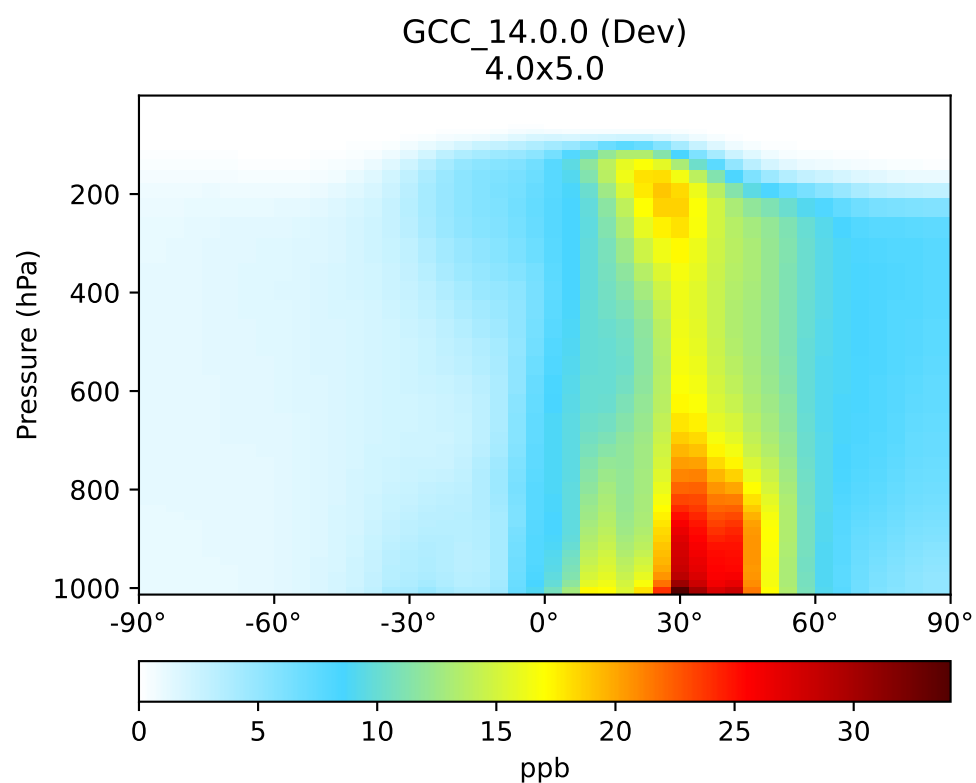

SpeciesConc_PassiveTracer, Zonal Mean (Jul2019)

SpeciesConc_SF6Tracer, Zonal Mean (Jul2019)

SpeciesConc_CH3Tracer, Zonal Mean (Jul2019)

SpeciesConc_COAnthroEmis25dayTracer, Zonal Mean (Jul2019)

SpeciesConc_COAnthroEmis50dayTracer, Zonal Mean (Jul2019)

SpeciesConc_COUniformEmis25dayTracer, Zonal Mean (Jul2019)

SpeciesConc_GlobEmis90dayTracer, Zonal Mean (Jul2019)

SpeciesConc_NHEmis90dayTracer, Zonal Mean (Jul2019)

SpeciesConc_SHEmis90dayTracer, Zonal Mean (Jul2019)