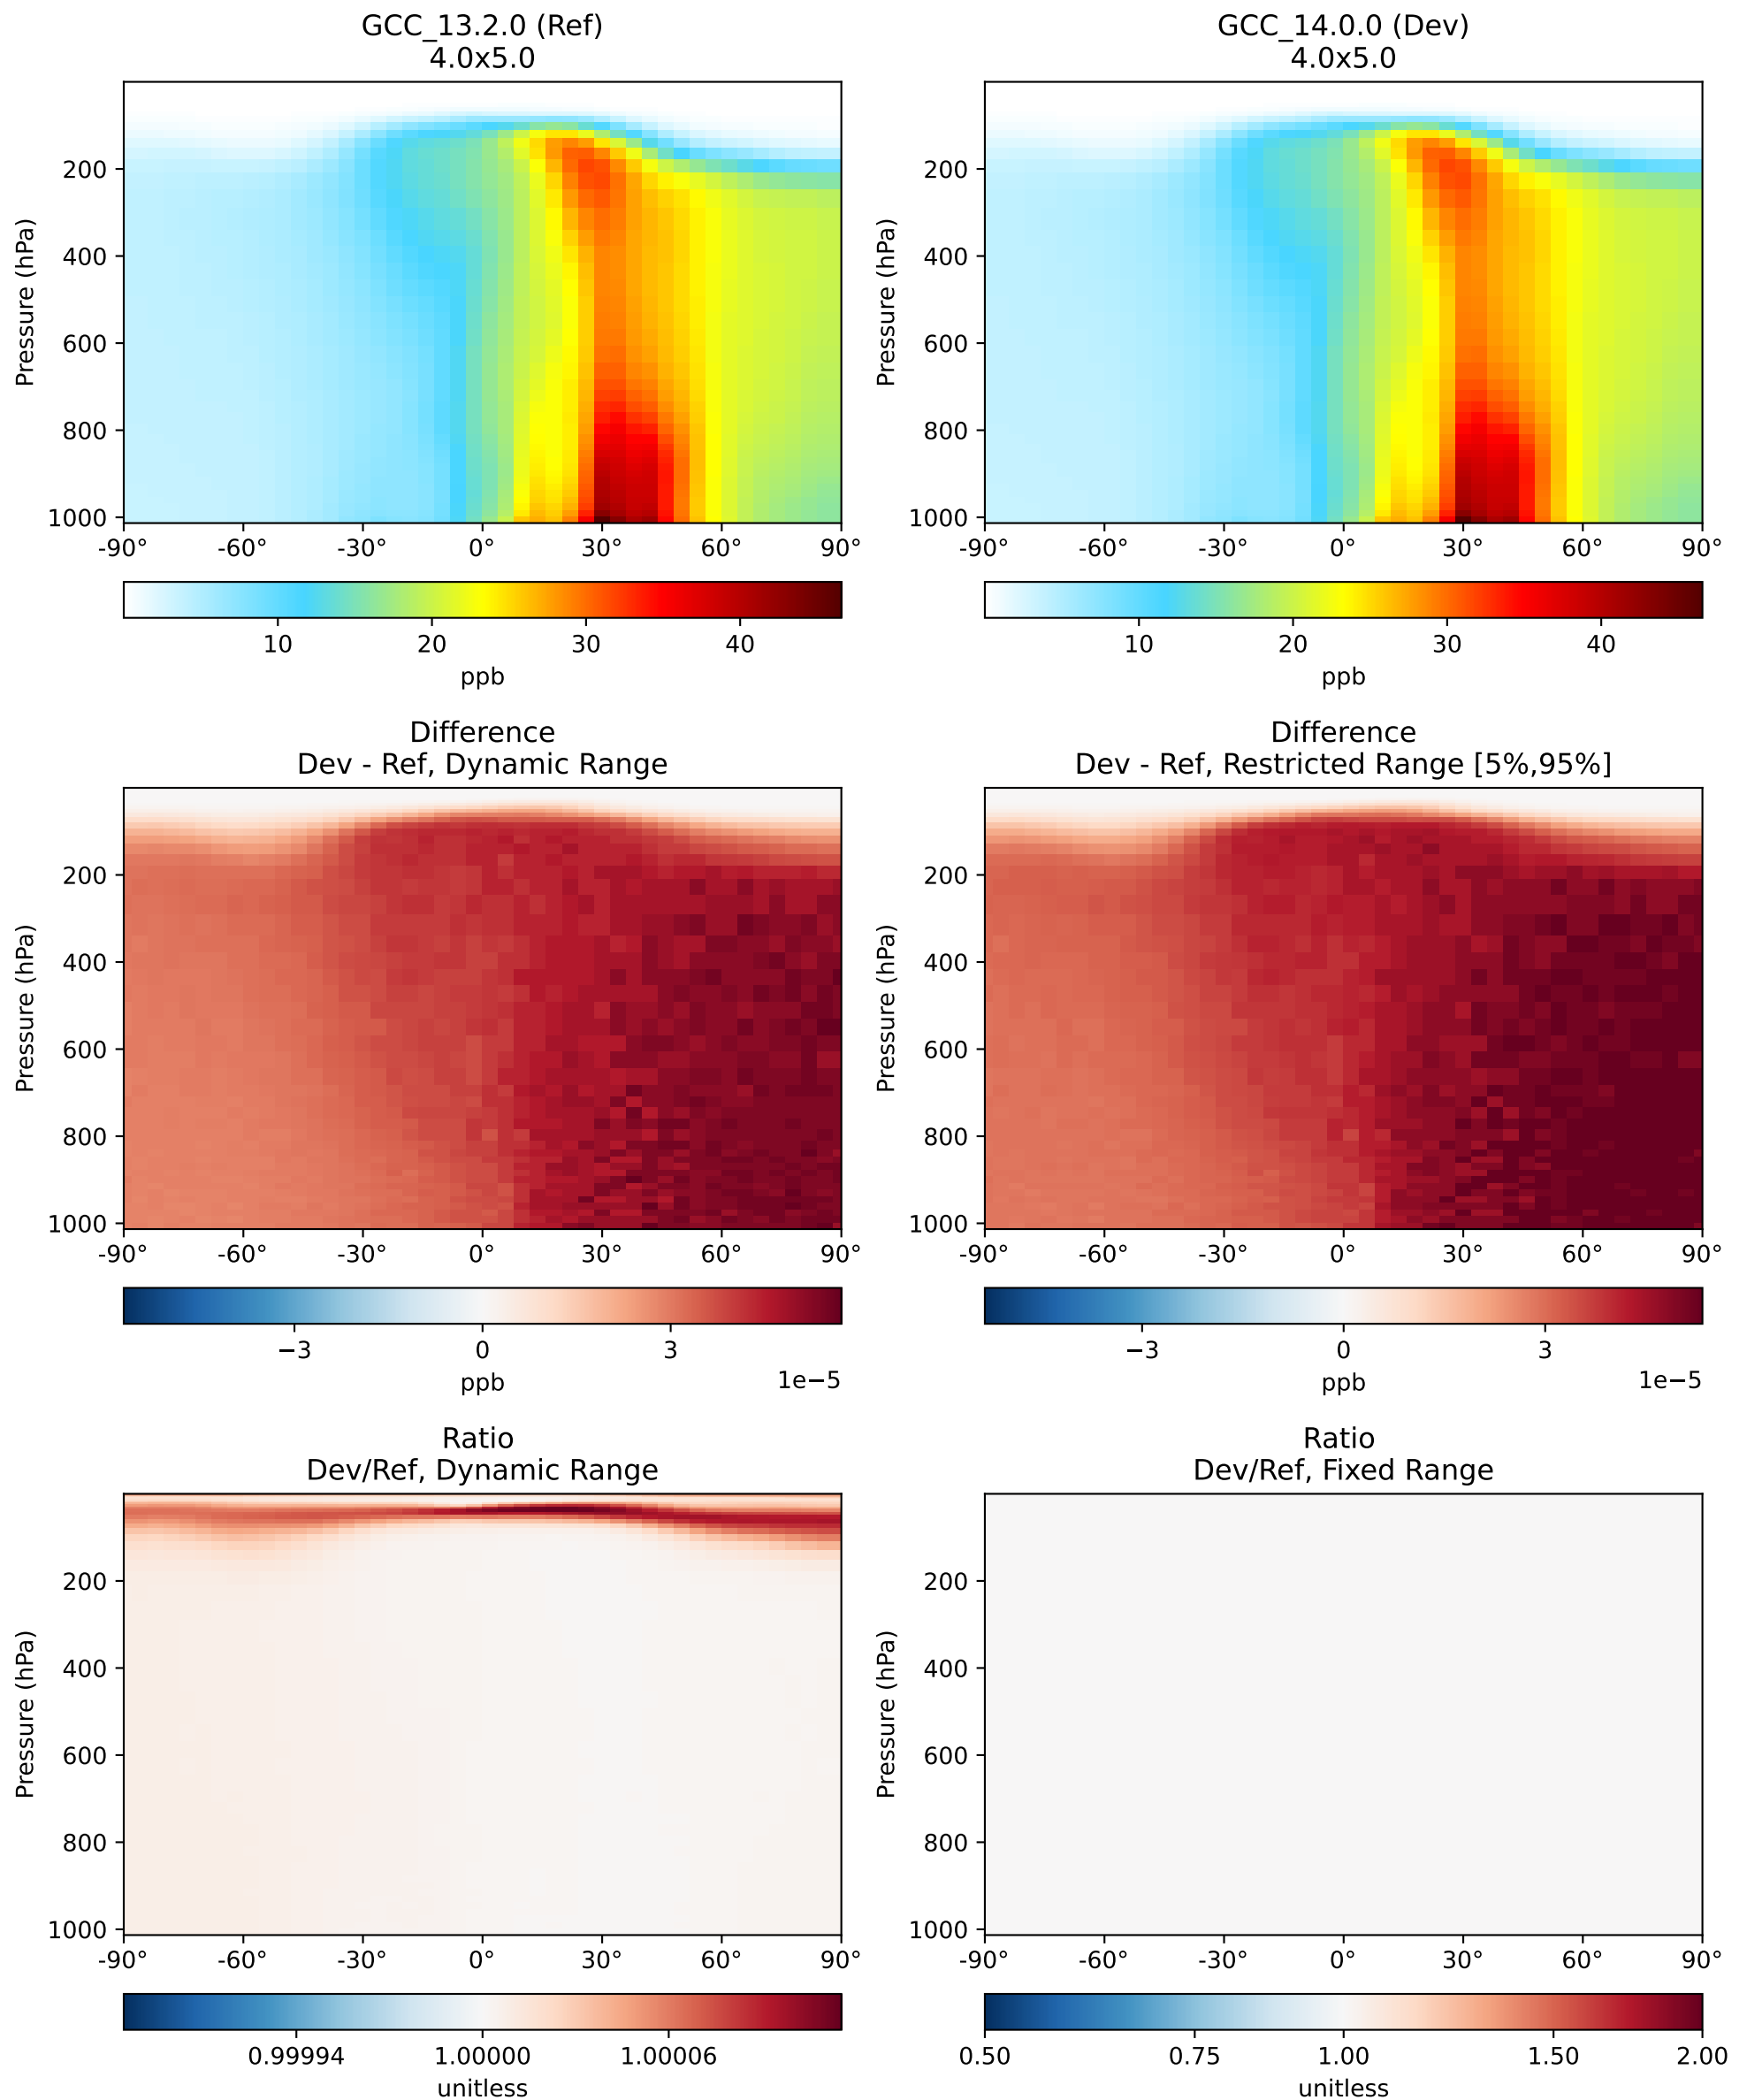

SpeciesConc_PassiveTracer, Zonal Mean (Jul2019)

SpeciesConc_SF6Tracer, Zonal Mean (Jul2019)

SpeciesConc_CH3Tracer, Zonal Mean (Jul2019)

SpeciesConc_COAnthroEmis25dayTracer, Zonal Mean (Jul2019)

SpeciesConc_COAnthroEmis50dayTracer, Zonal Mean (Jul2019)

SpeciesConc_COUniformEmis25dayTracer, Zonal Mean (Jul2019)

SpeciesConc_GlobEmis90dayTracer, Zonal Mean (Jul2019)

SpeciesConc_NHEmis90dayTracer, Zonal Mean (Jul2019)

SpeciesConc_SHEmis90dayTracer, Zonal Mean (Jul2019)