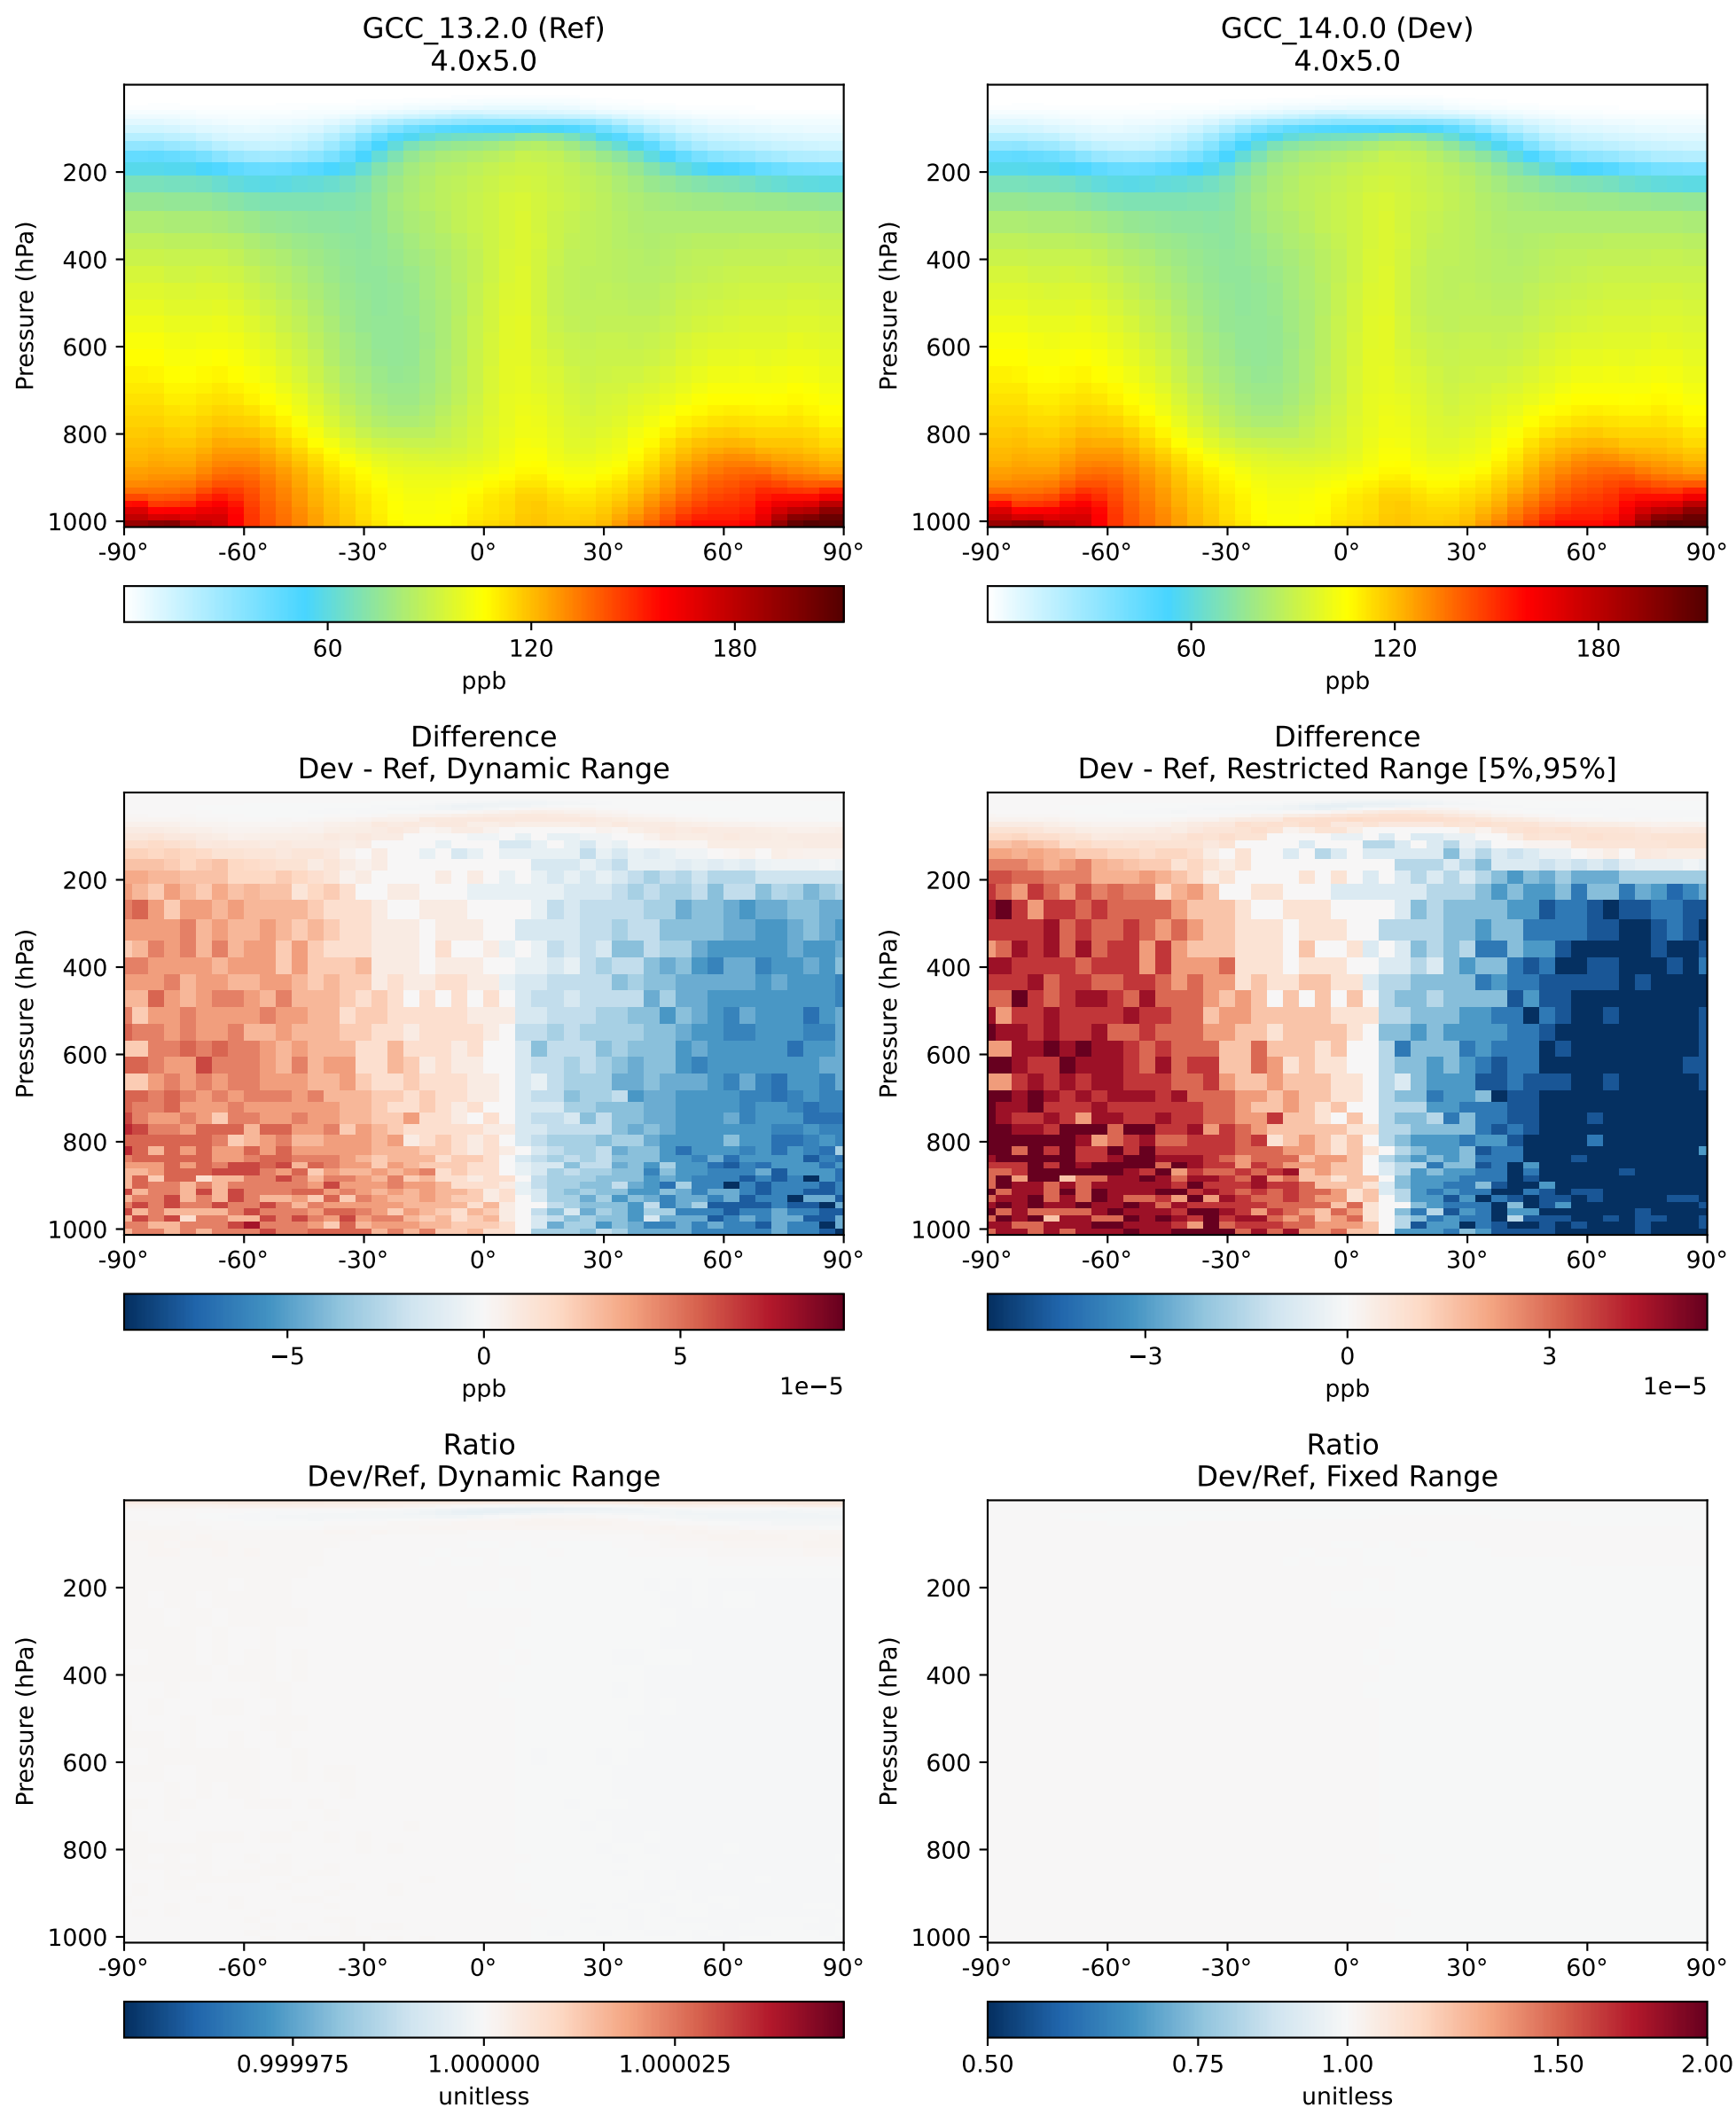

SpeciesConc_PassiveTracer, Zonal Mean (Jul2019)

SpeciesConc_SF6Tracer, Zonal Mean (Jul2019)

SpeciesConc_CH3Tracer, Zonal Mean (Jul2019)

SpeciesConc_COAnthroEmis25dayTracer, Zonal Mean (Jul2019)

SpeciesConc_COAnthroEmis50dayTracer, Zonal Mean (Jul2019)

SpeciesConc_COUniformEmis25dayTracer, Zonal Mean (Jul2019)

SpeciesConc_GlobEmis90dayTracer, Zonal Mean (Jul2019)

SpeciesConc_NHEmis90dayTracer, Zonal Mean (Jul2019)

SpeciesConc_SHEmis90dayTracer, Zonal Mean (Jul2019)