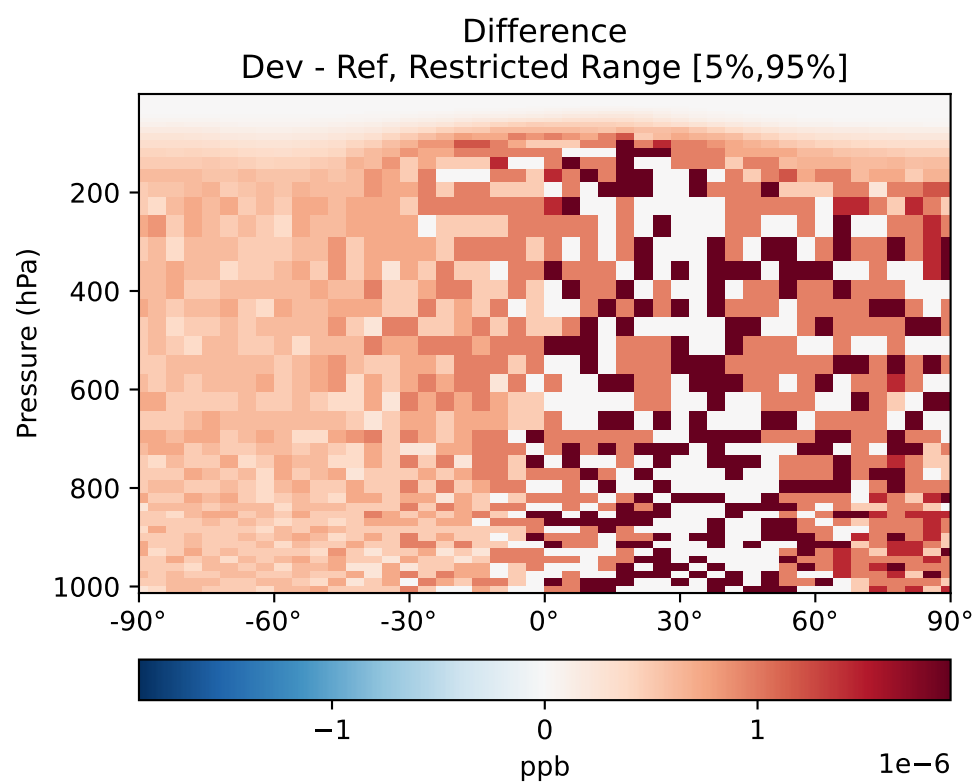

SpeciesConc_PassiveTracer, Zonal Mean (Jul2019)

SpeciesConc_SF6Tracer, Zonal Mean (Jul2019)

SpeciesConc_CH3Tracer, Zonal Mean (Jul2019)

SpeciesConc_COAnthroEmis25dayTracer, Zonal Mean (Jul2019)

SpeciesConc_COAnthroEmis50dayTracer, Zonal Mean (Jul2019)

SpeciesConc_COUniformEmis25dayTracer, Zonal Mean (Jul2019)

SpeciesConc_GlobEmis90dayTracer, Zonal Mean (Jul2019)

SpeciesConc_NHEmis90dayTracer, Zonal Mean (Jul2019)

SpeciesConc_SHEmis90dayTracer, Zonal Mean (Jul2019)