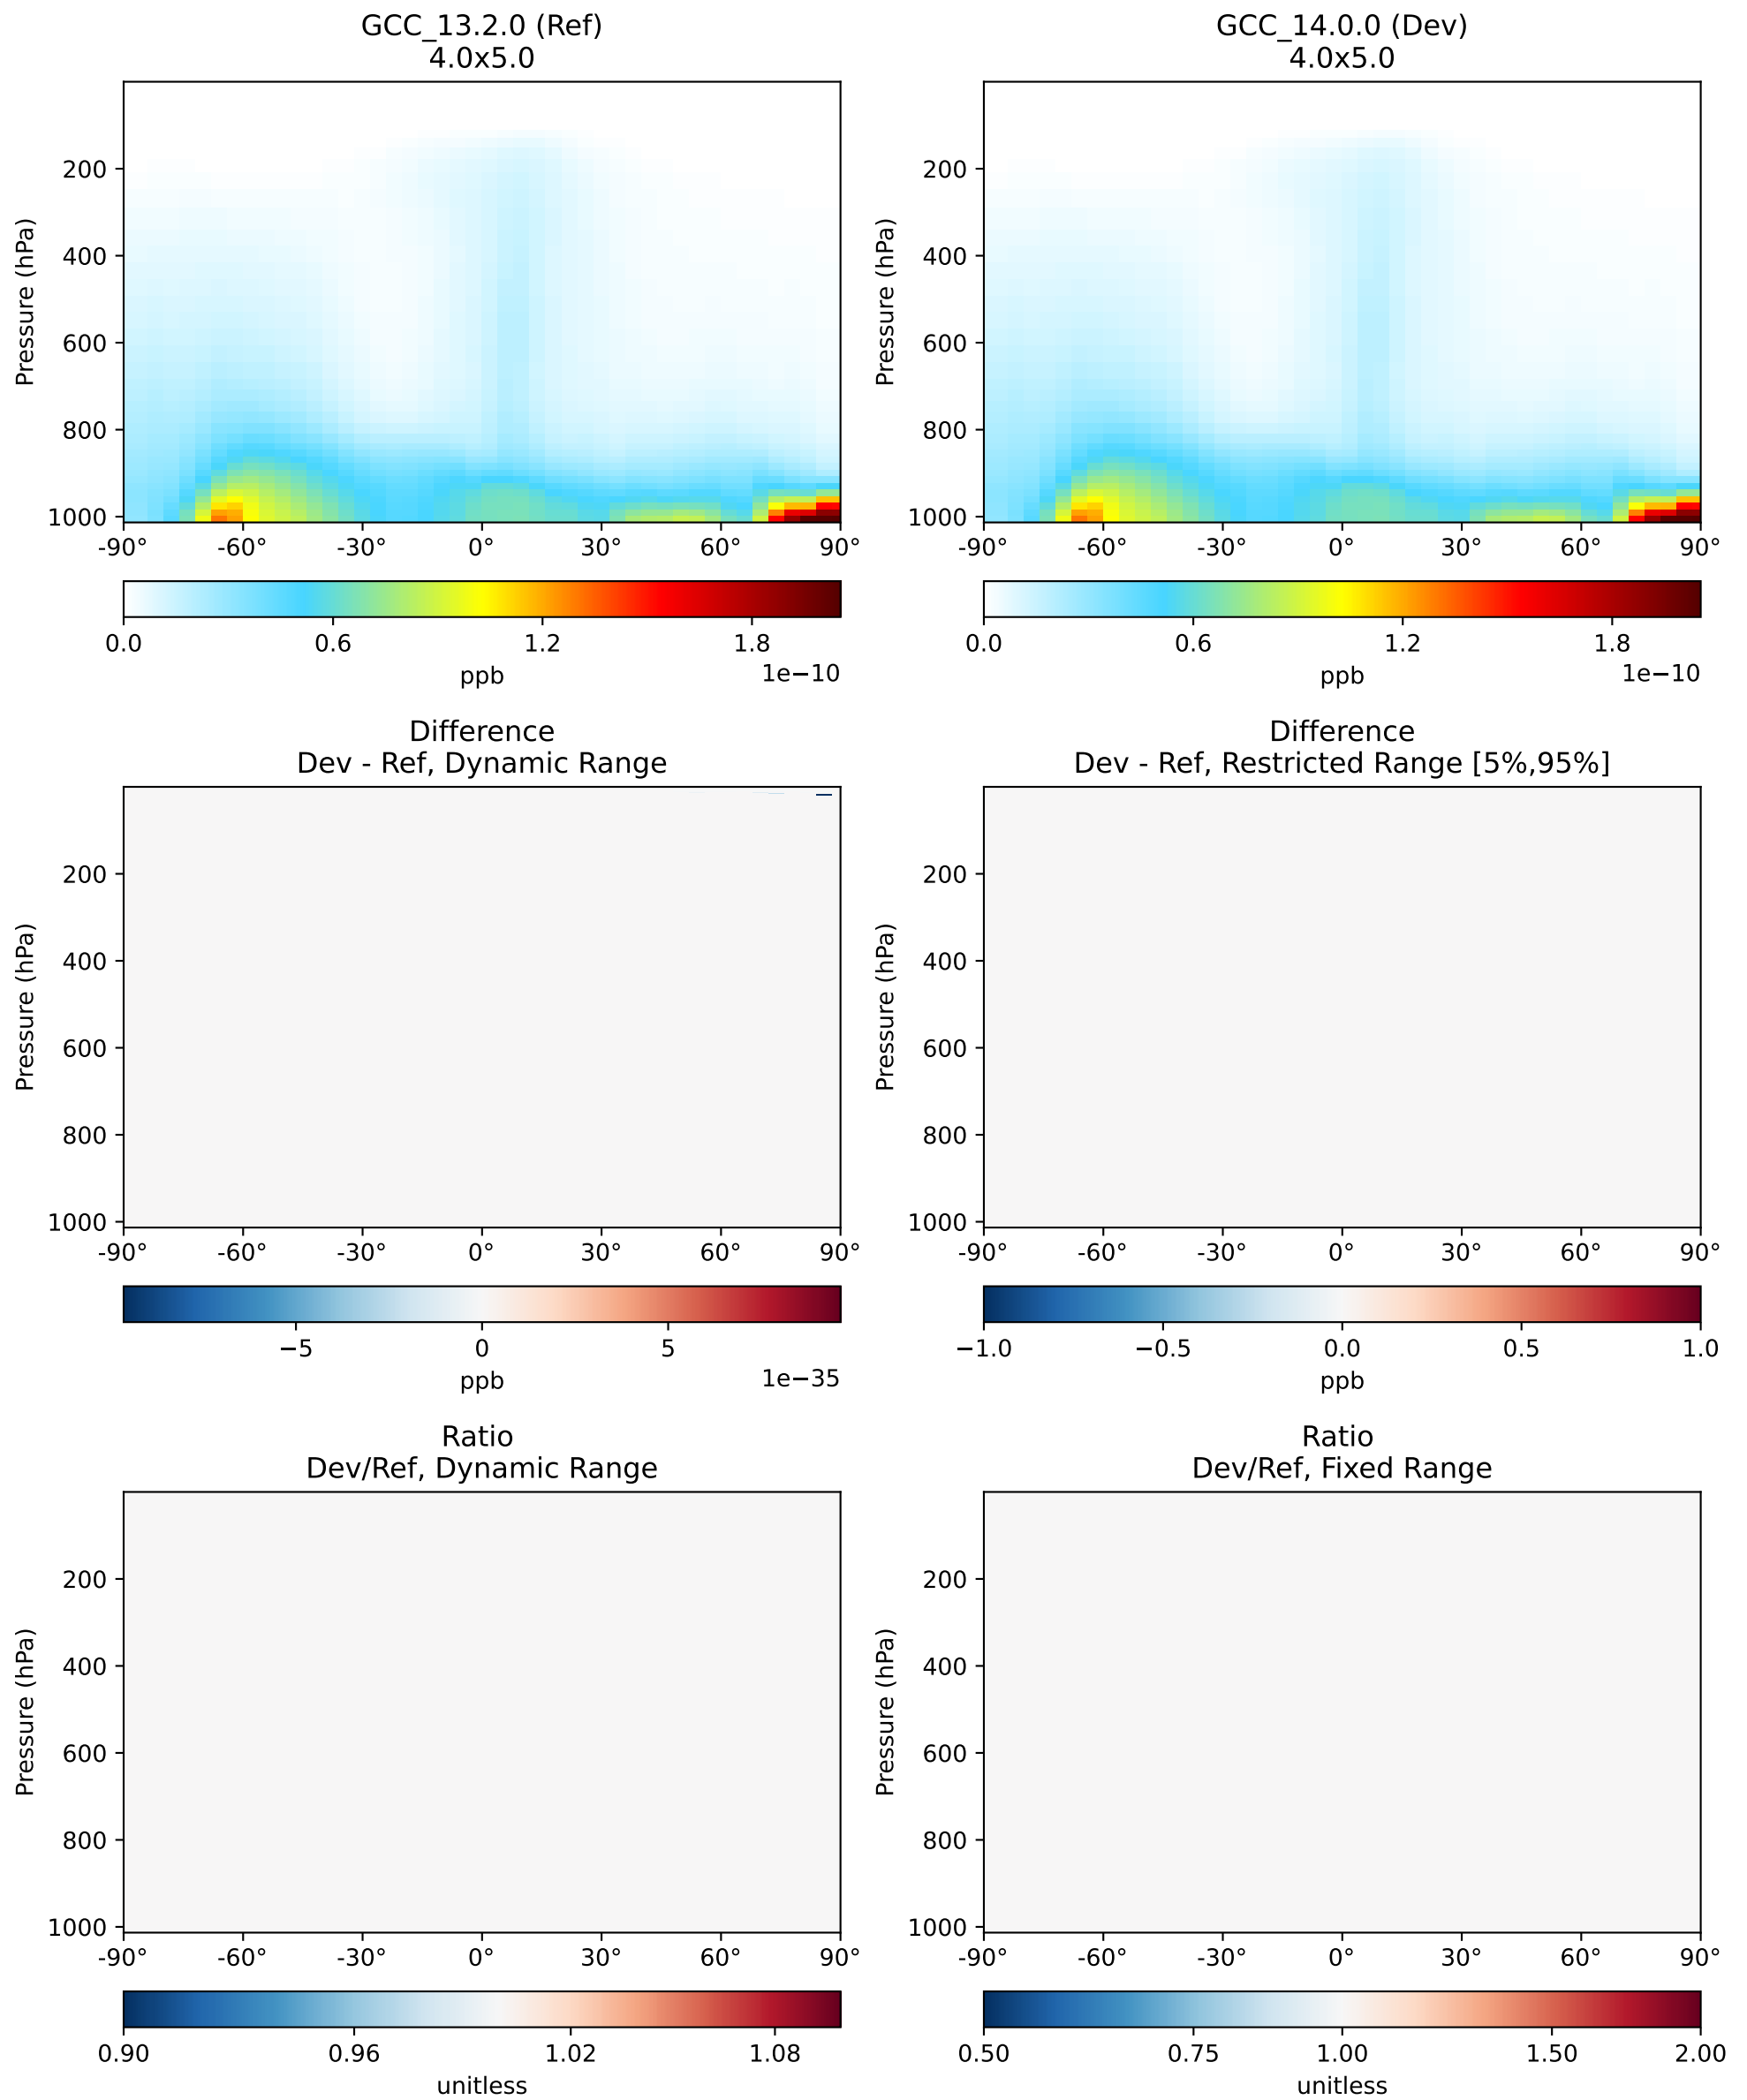

SpeciesConc_PassiveTracer, Zonal Mean (Jul2019)

SpeciesConc_SF6Tracer, Zonal Mean (Jul2019)

SpeciesConc_CH3Tracer, Zonal Mean (Jul2019)

SpeciesConc_COAnthroEmis25dayTracer, Zonal Mean (Jul2019)

SpeciesConc_COAnthroEmis50dayTracer, Zonal Mean (Jul2019)

SpeciesConc_COUniformEmis25dayTracer, Zonal Mean (Jul2019)

SpeciesConc_GlobEmis90dayTracer, Zonal Mean (Jul2019)

SpeciesConc_NHEmis90dayTracer, Zonal Mean (Jul2019)

SpeciesConc_SHEmis90dayTracer, Zonal Mean (Jul2019)