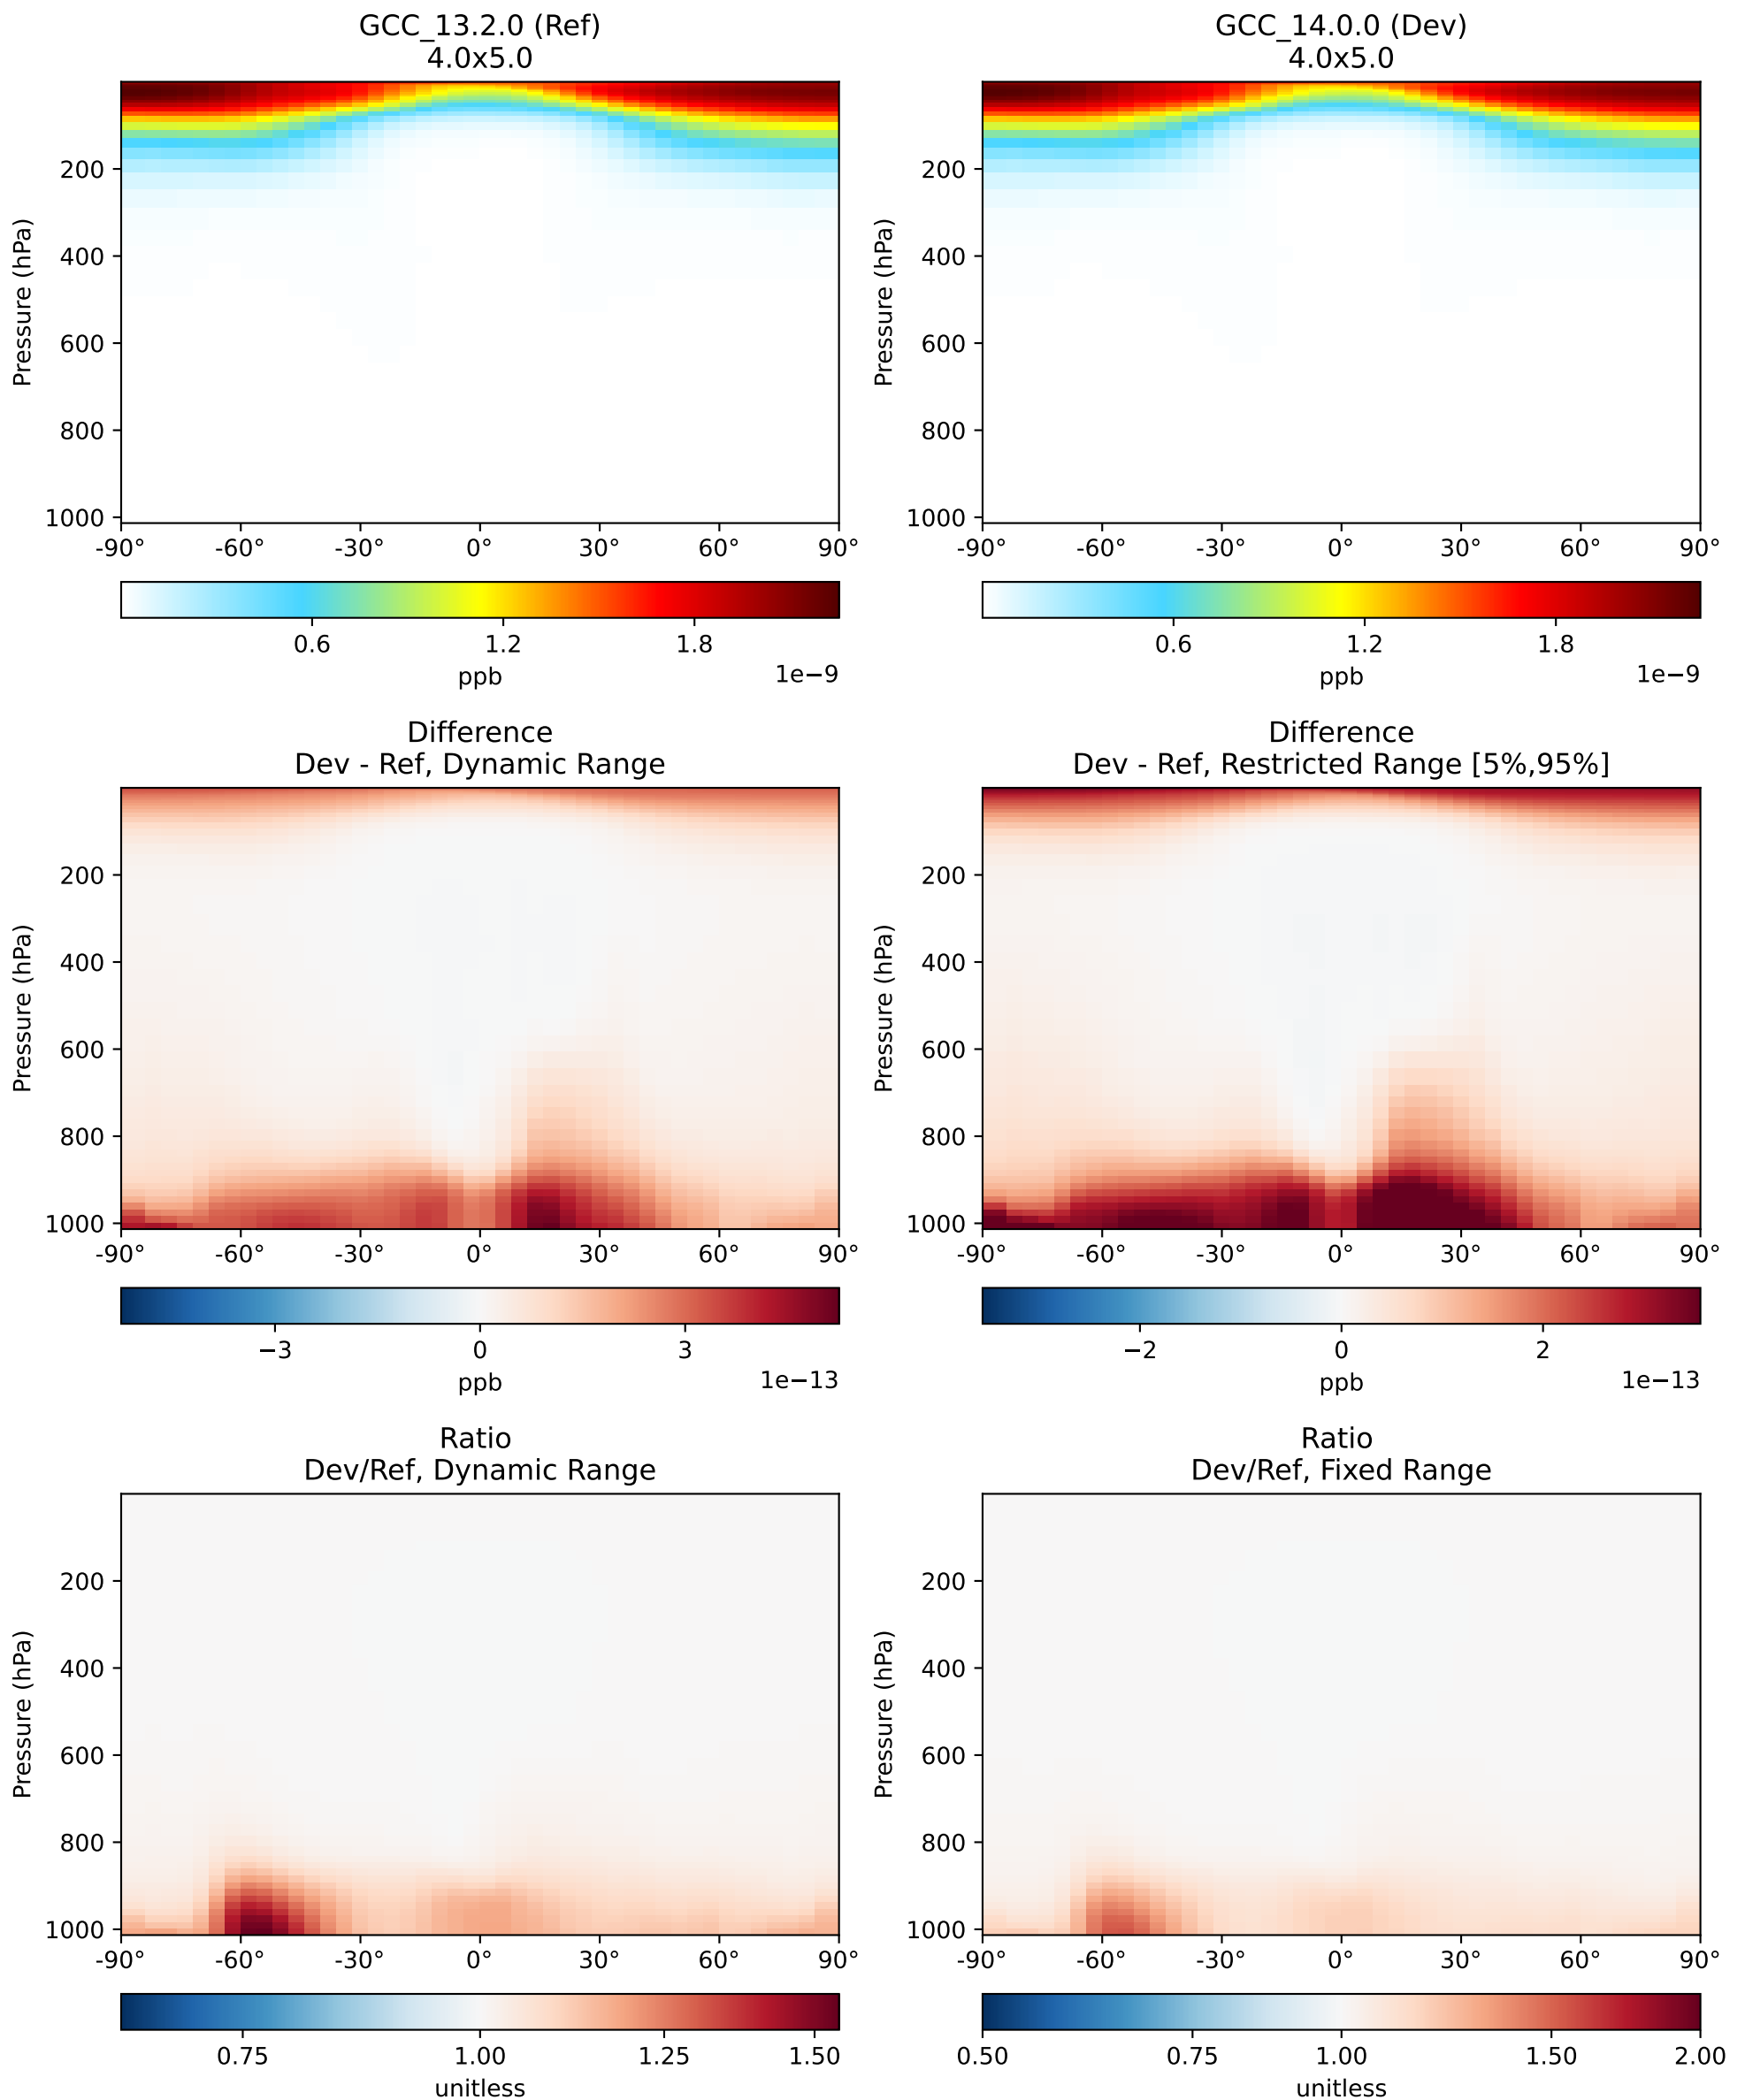

SpeciesConc_Be10, Zonal Mean (AnnualMean)