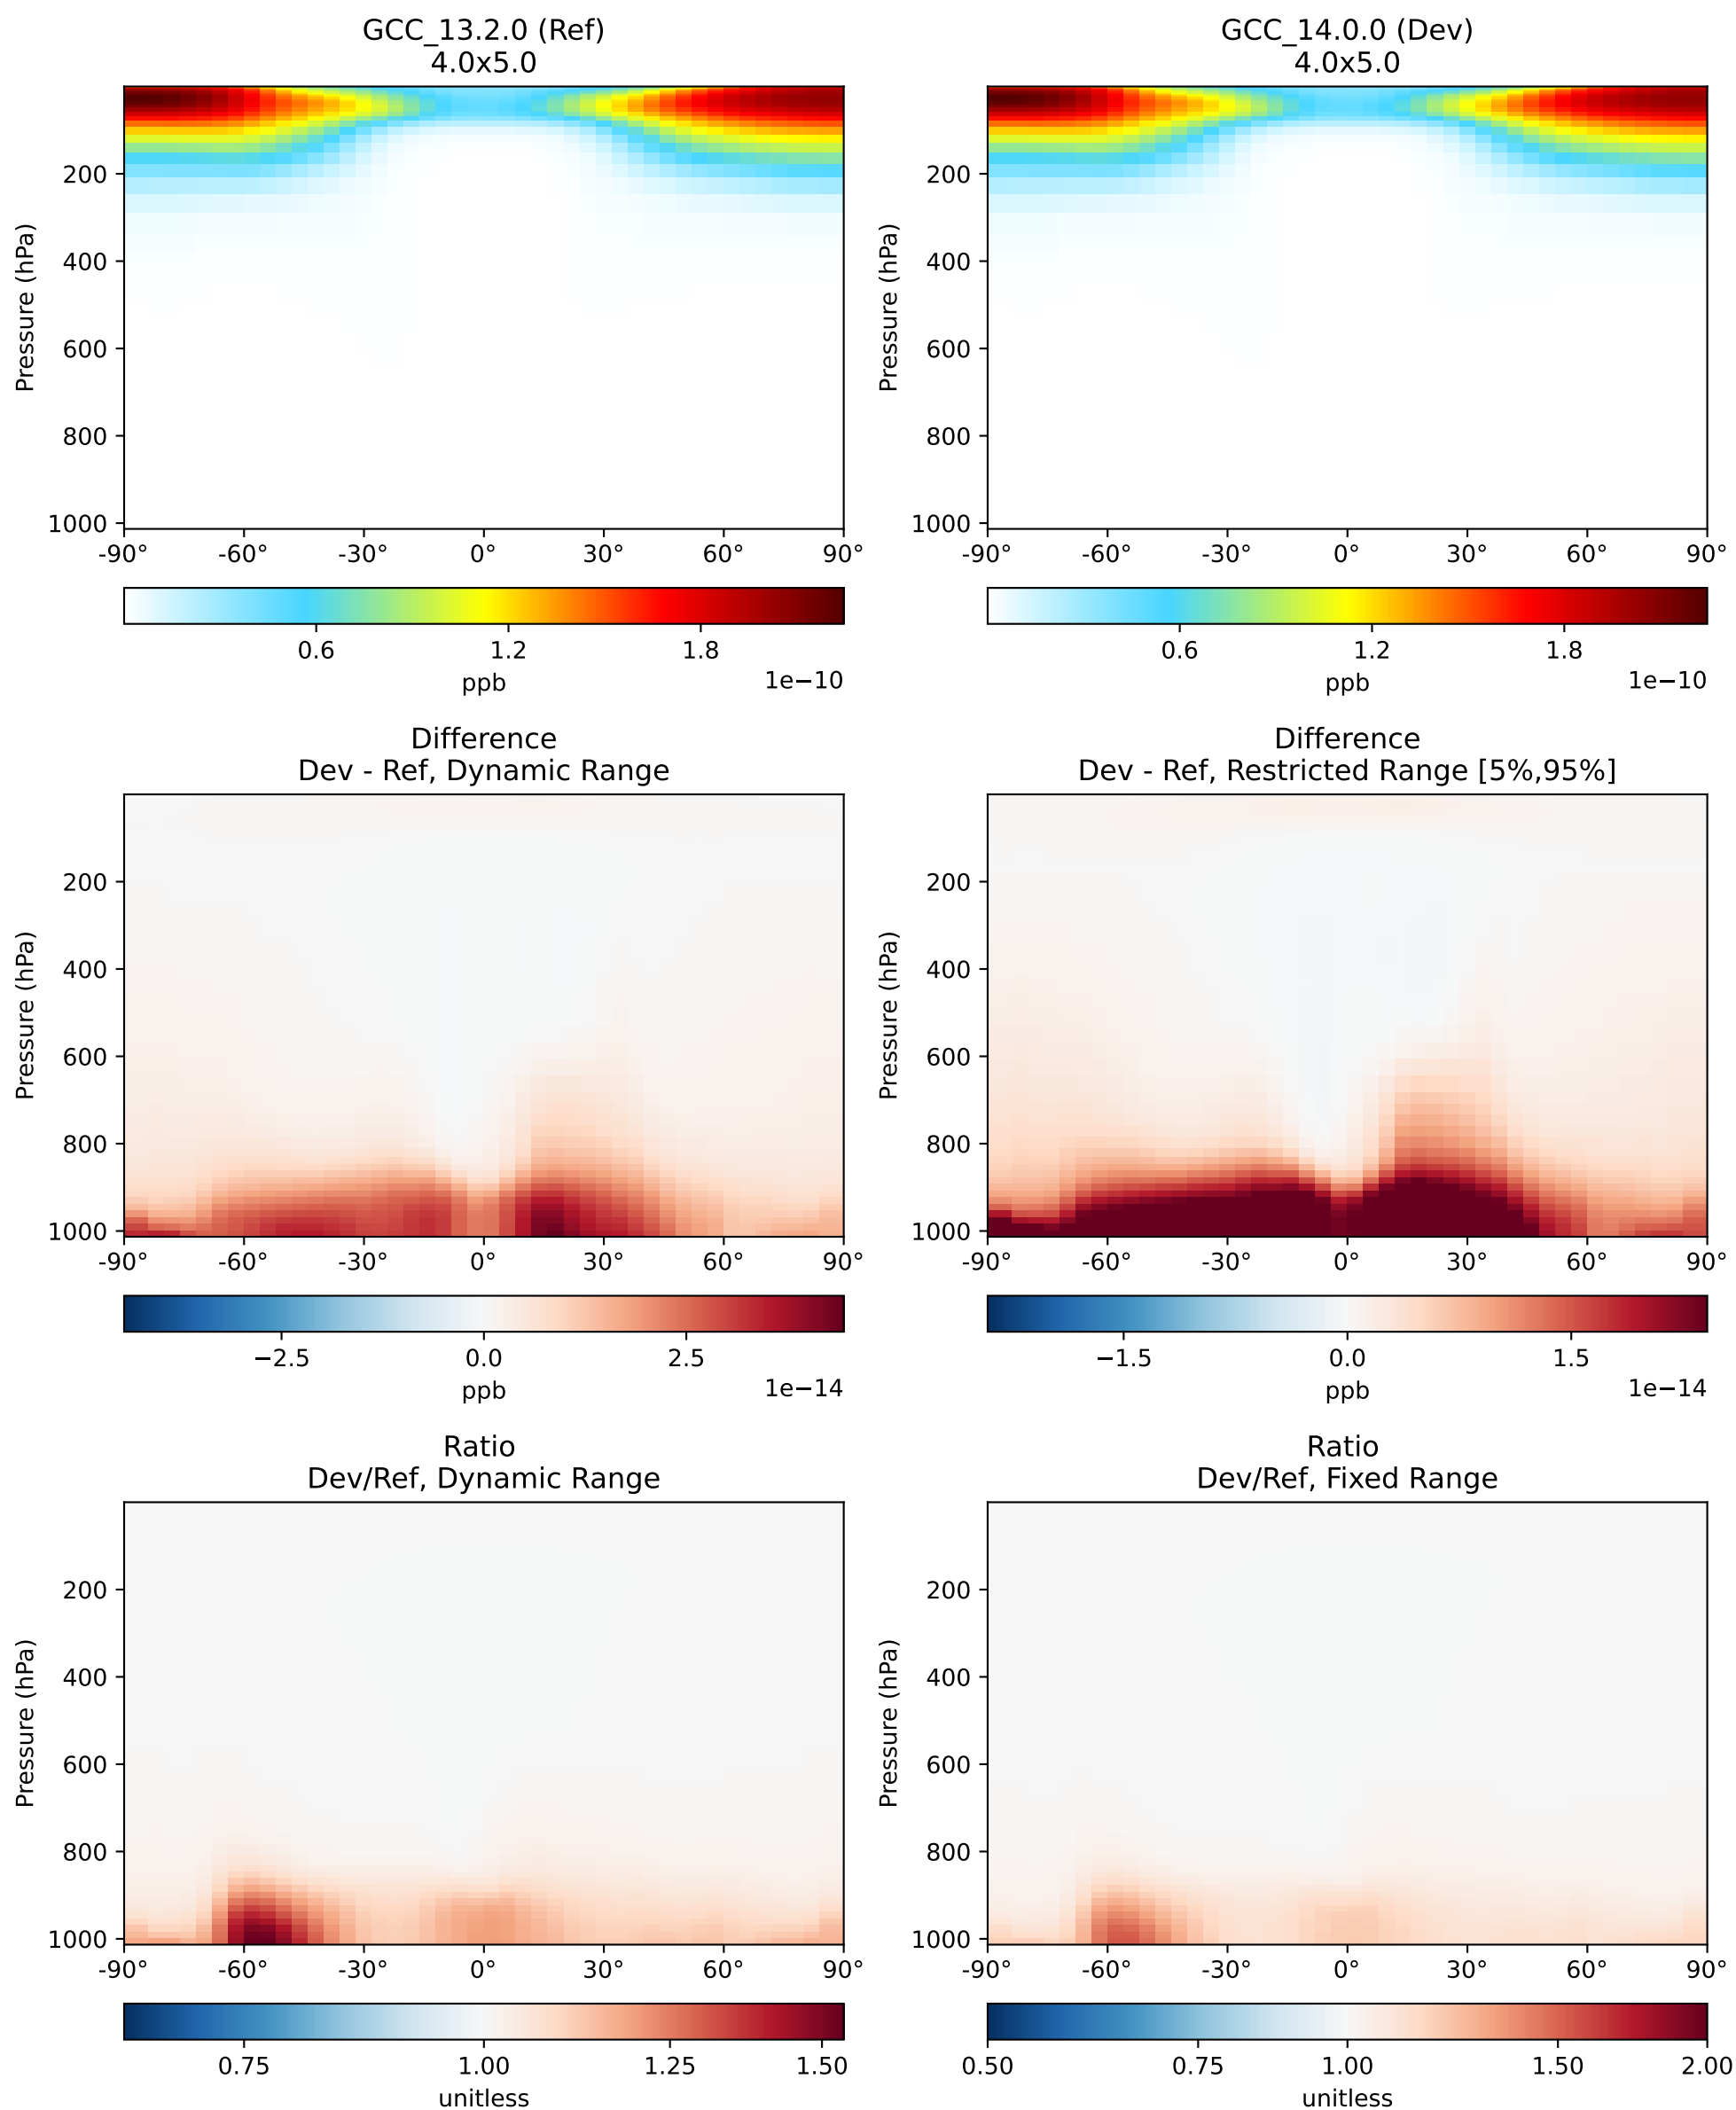

SpeciesConc_Be7Strat, Zonal Mean (AnnualMean)