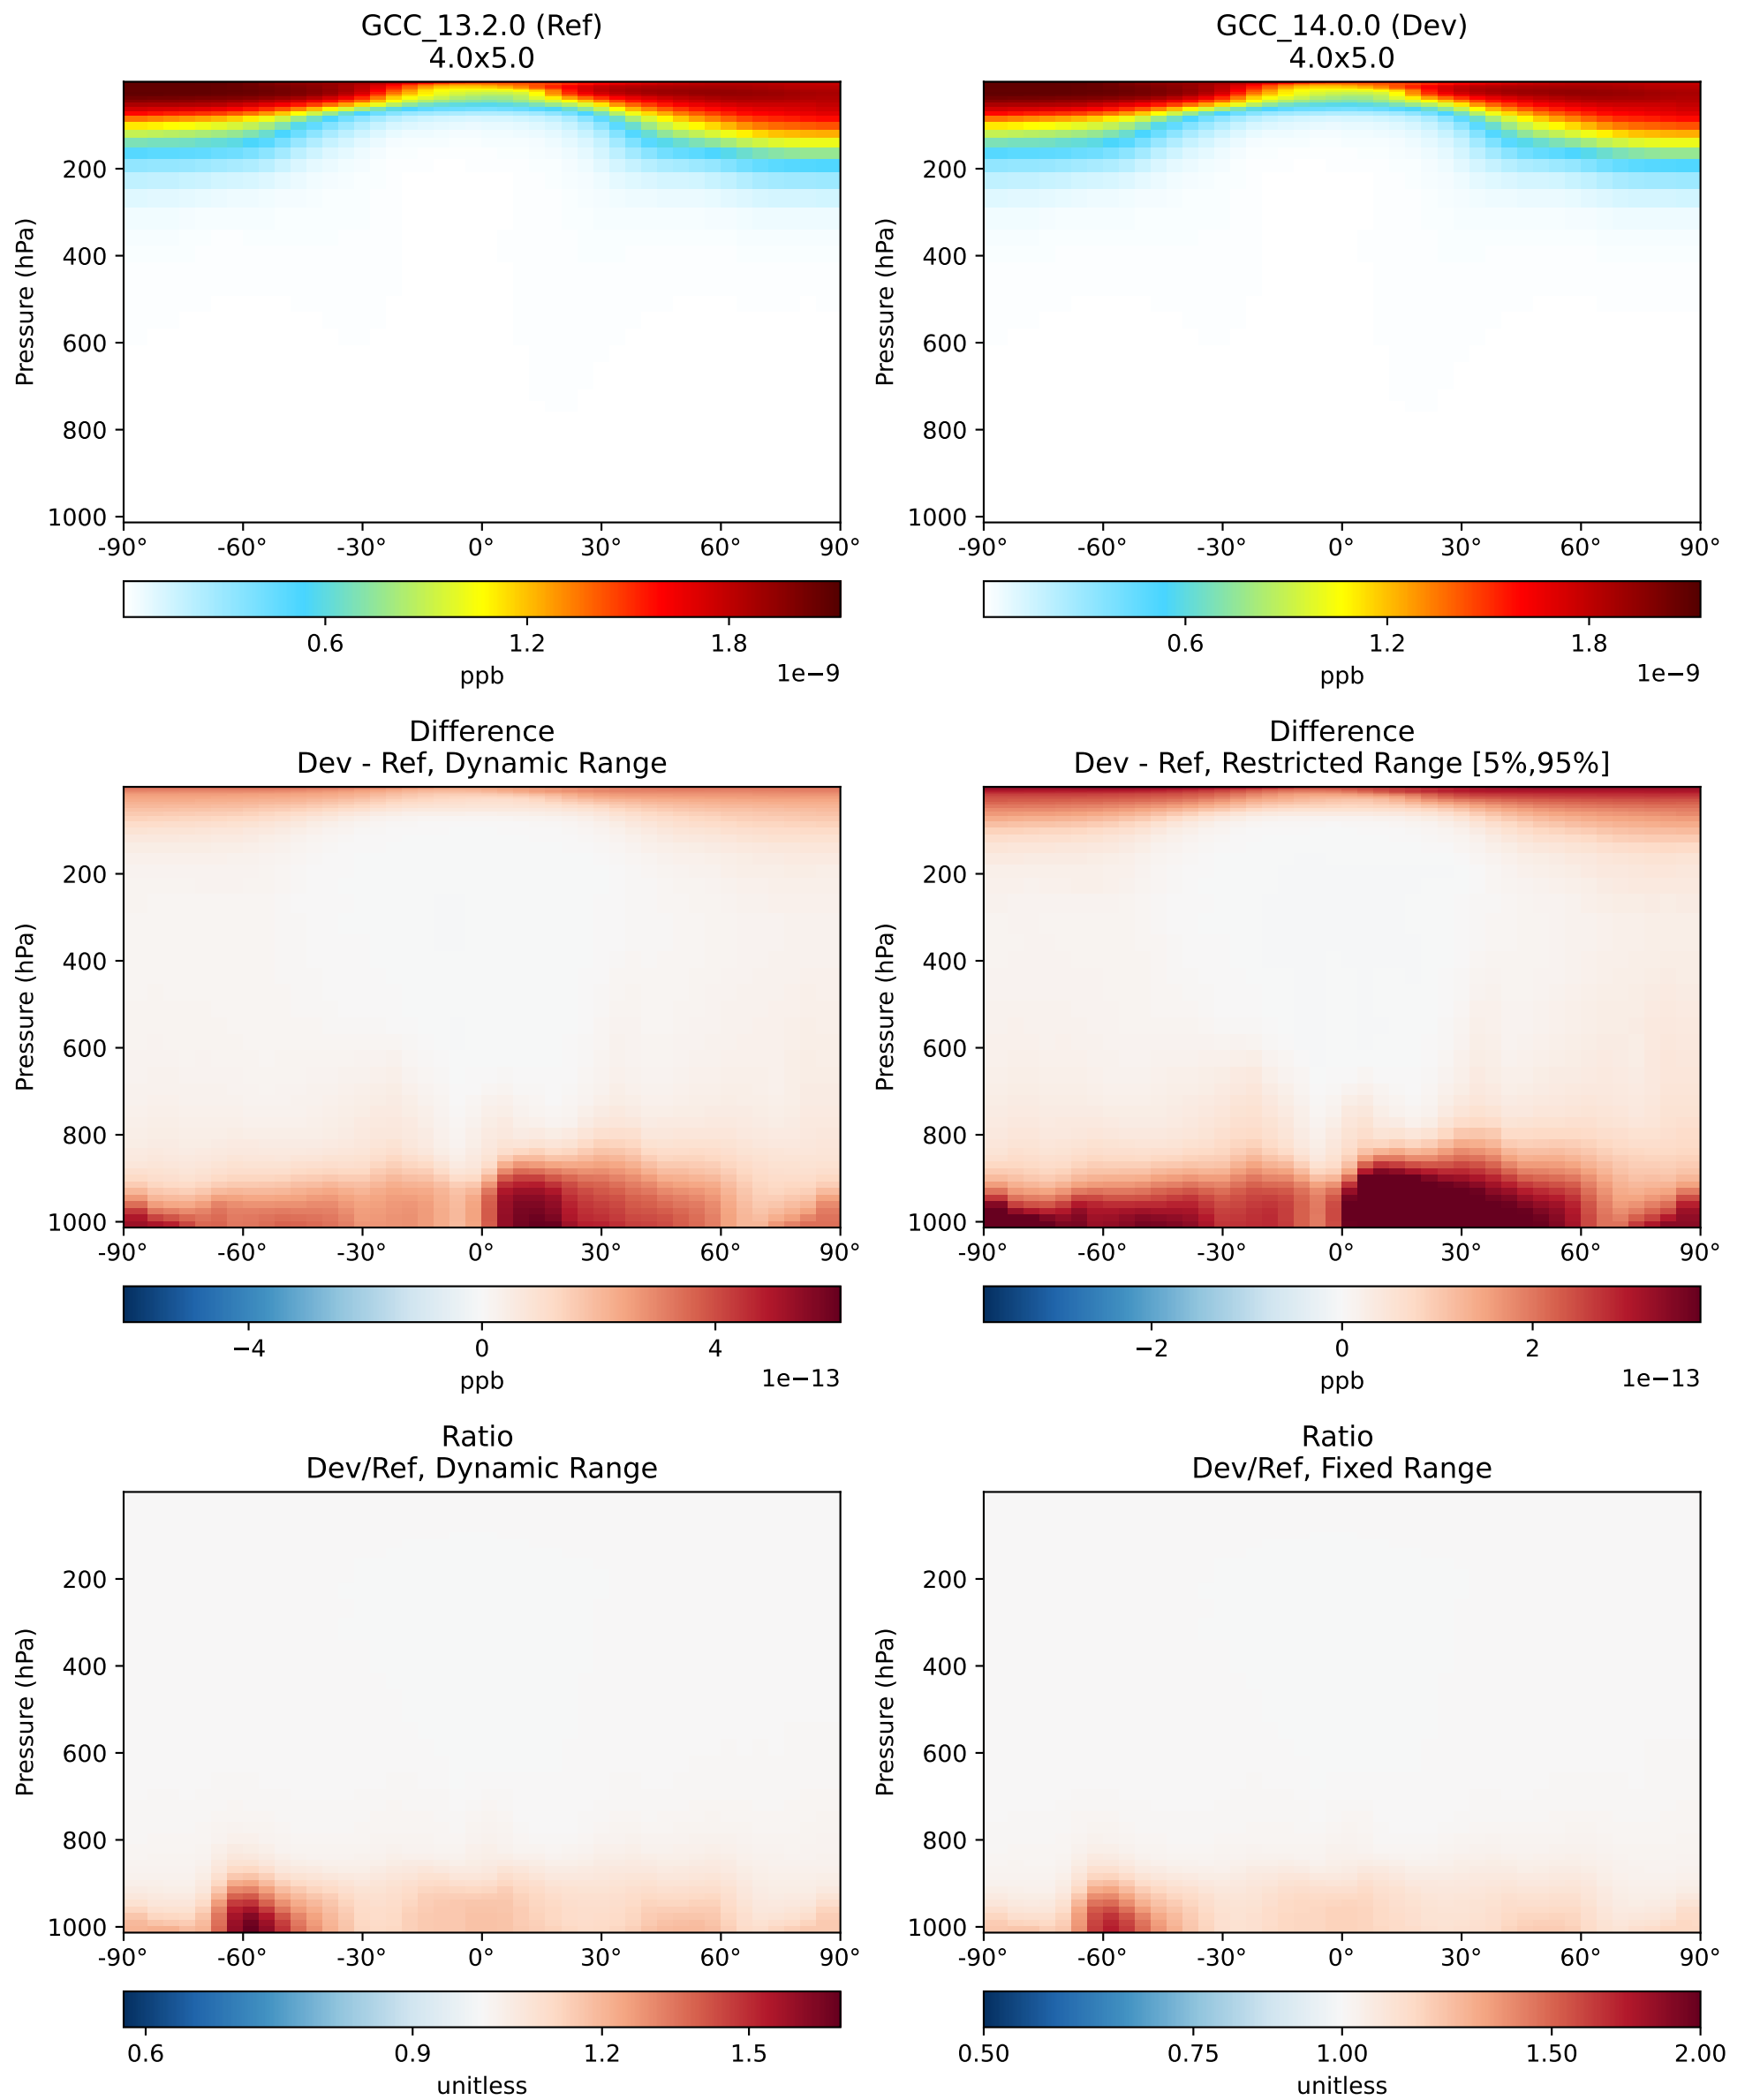

SpeciesConc_Be10, Zonal Mean (Jan2019)