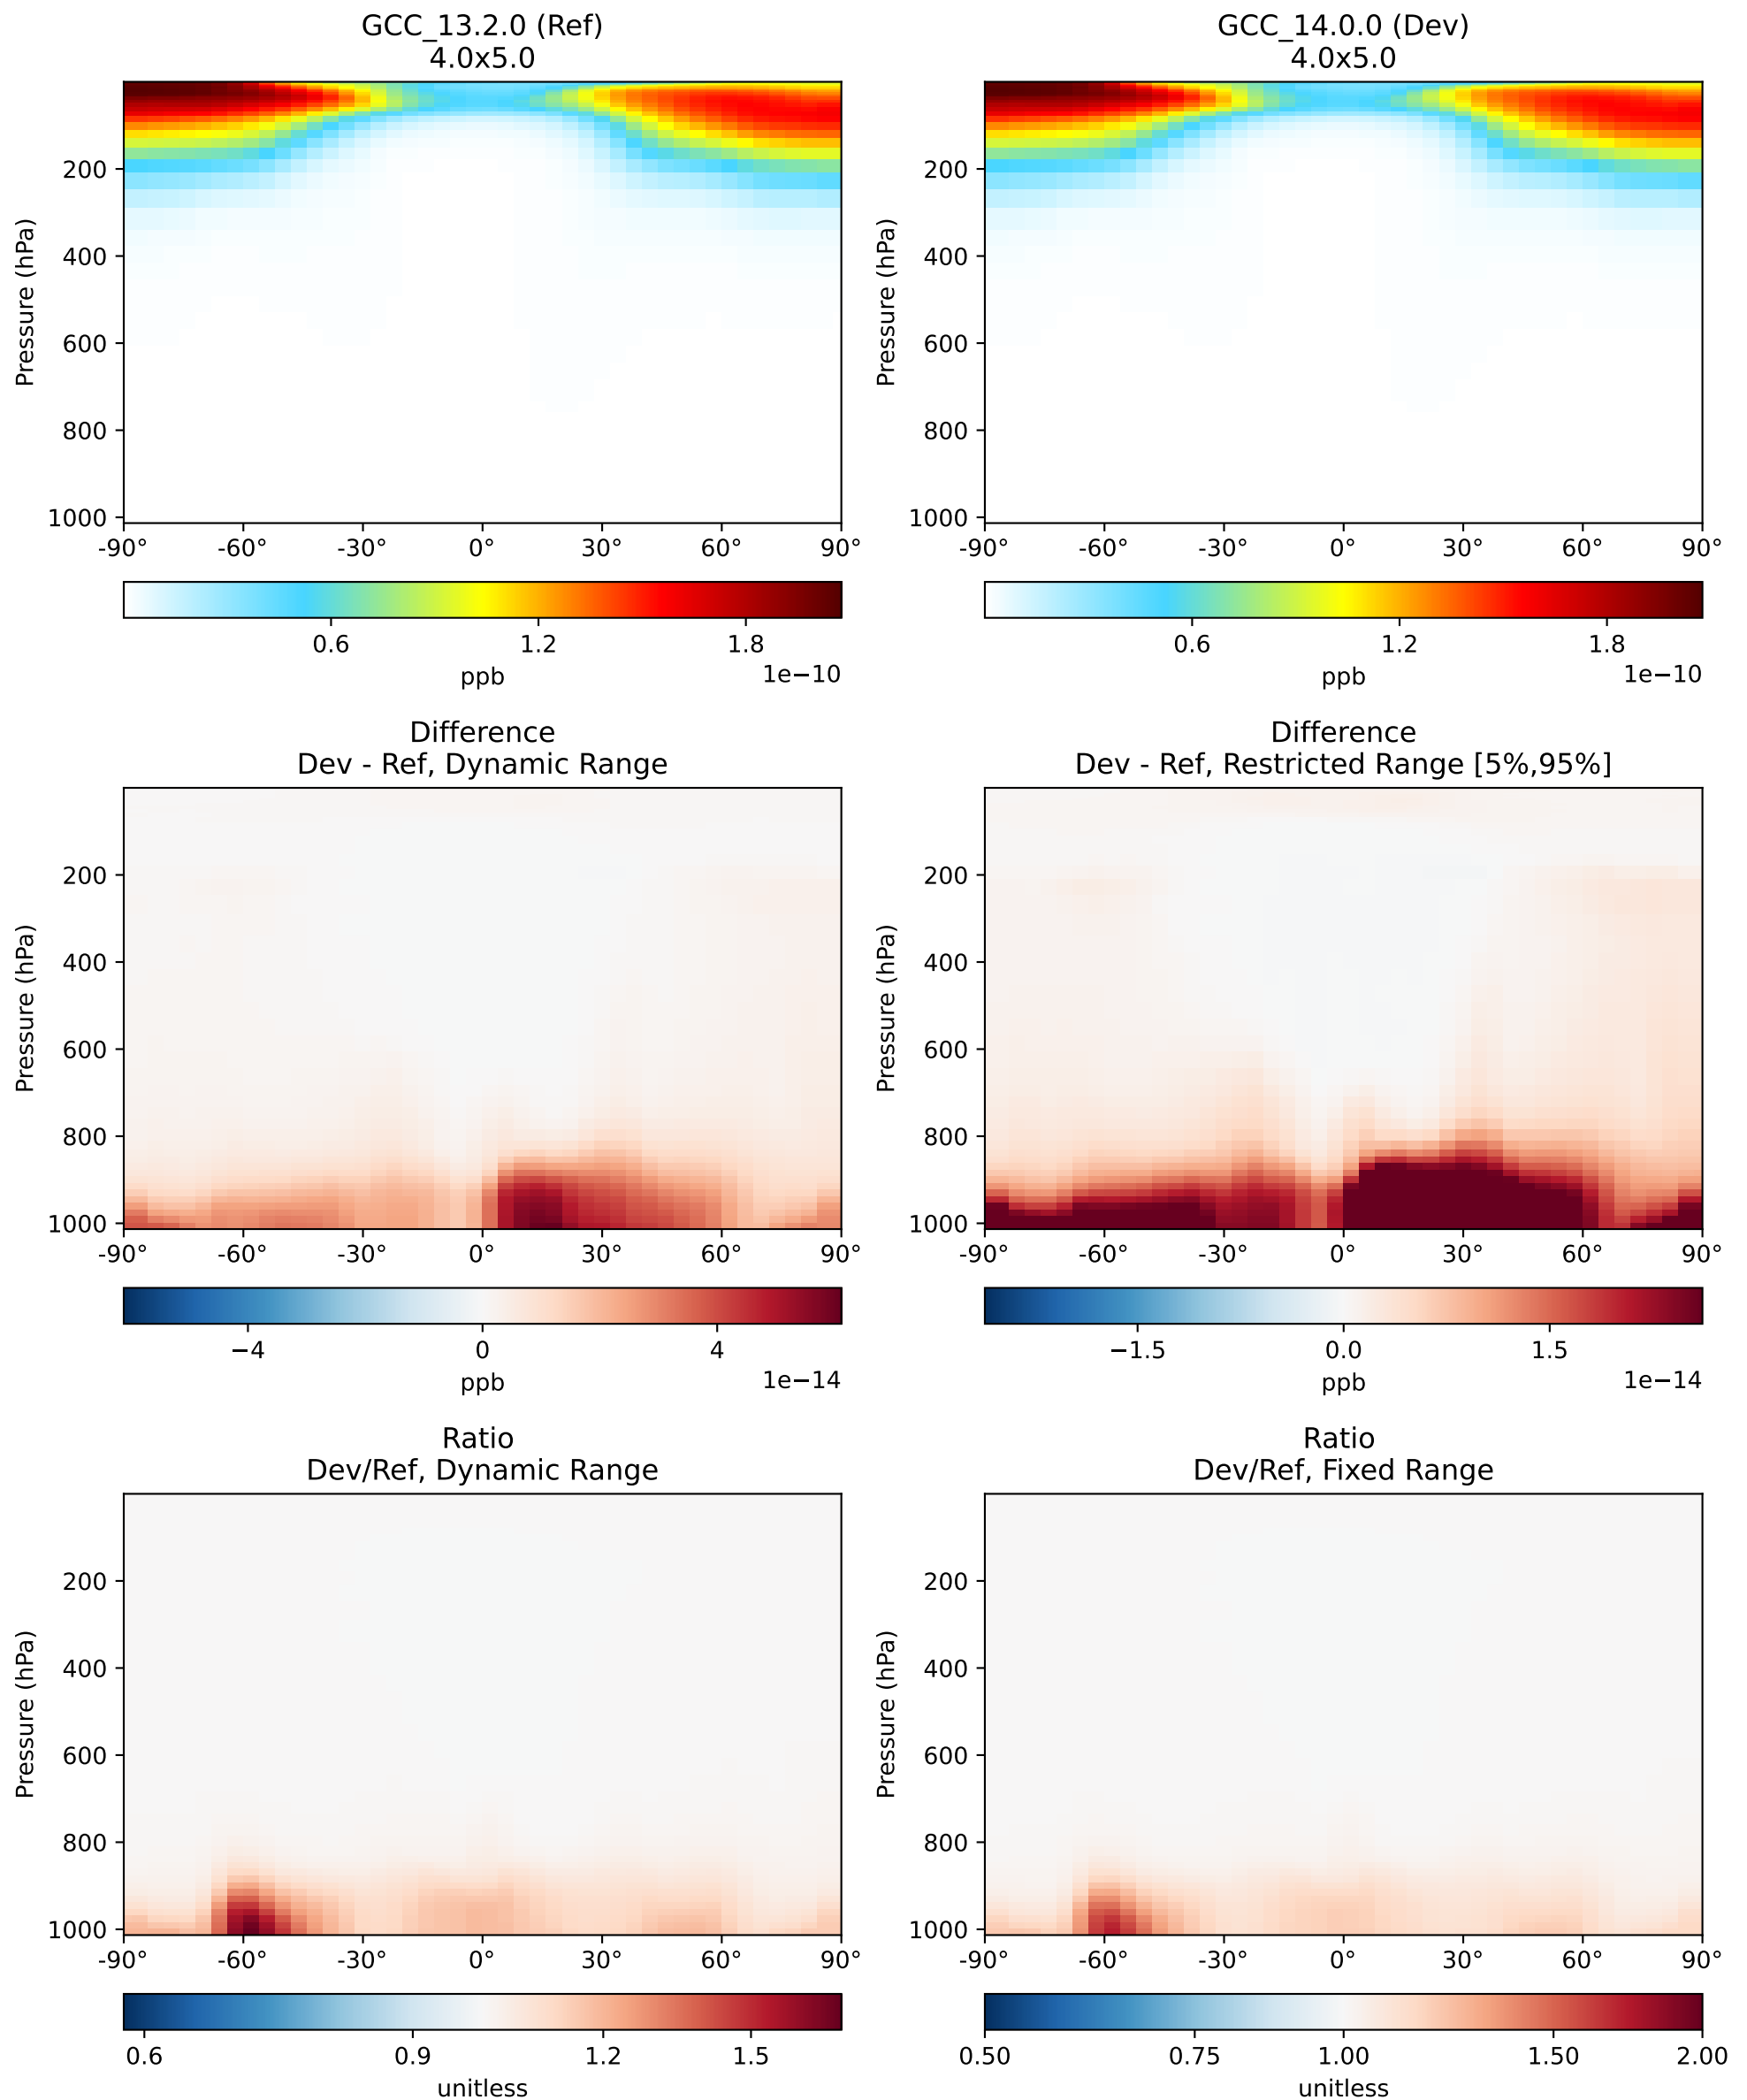

SpeciesConc_Be7Strat, Zonal Mean (Jan2019)