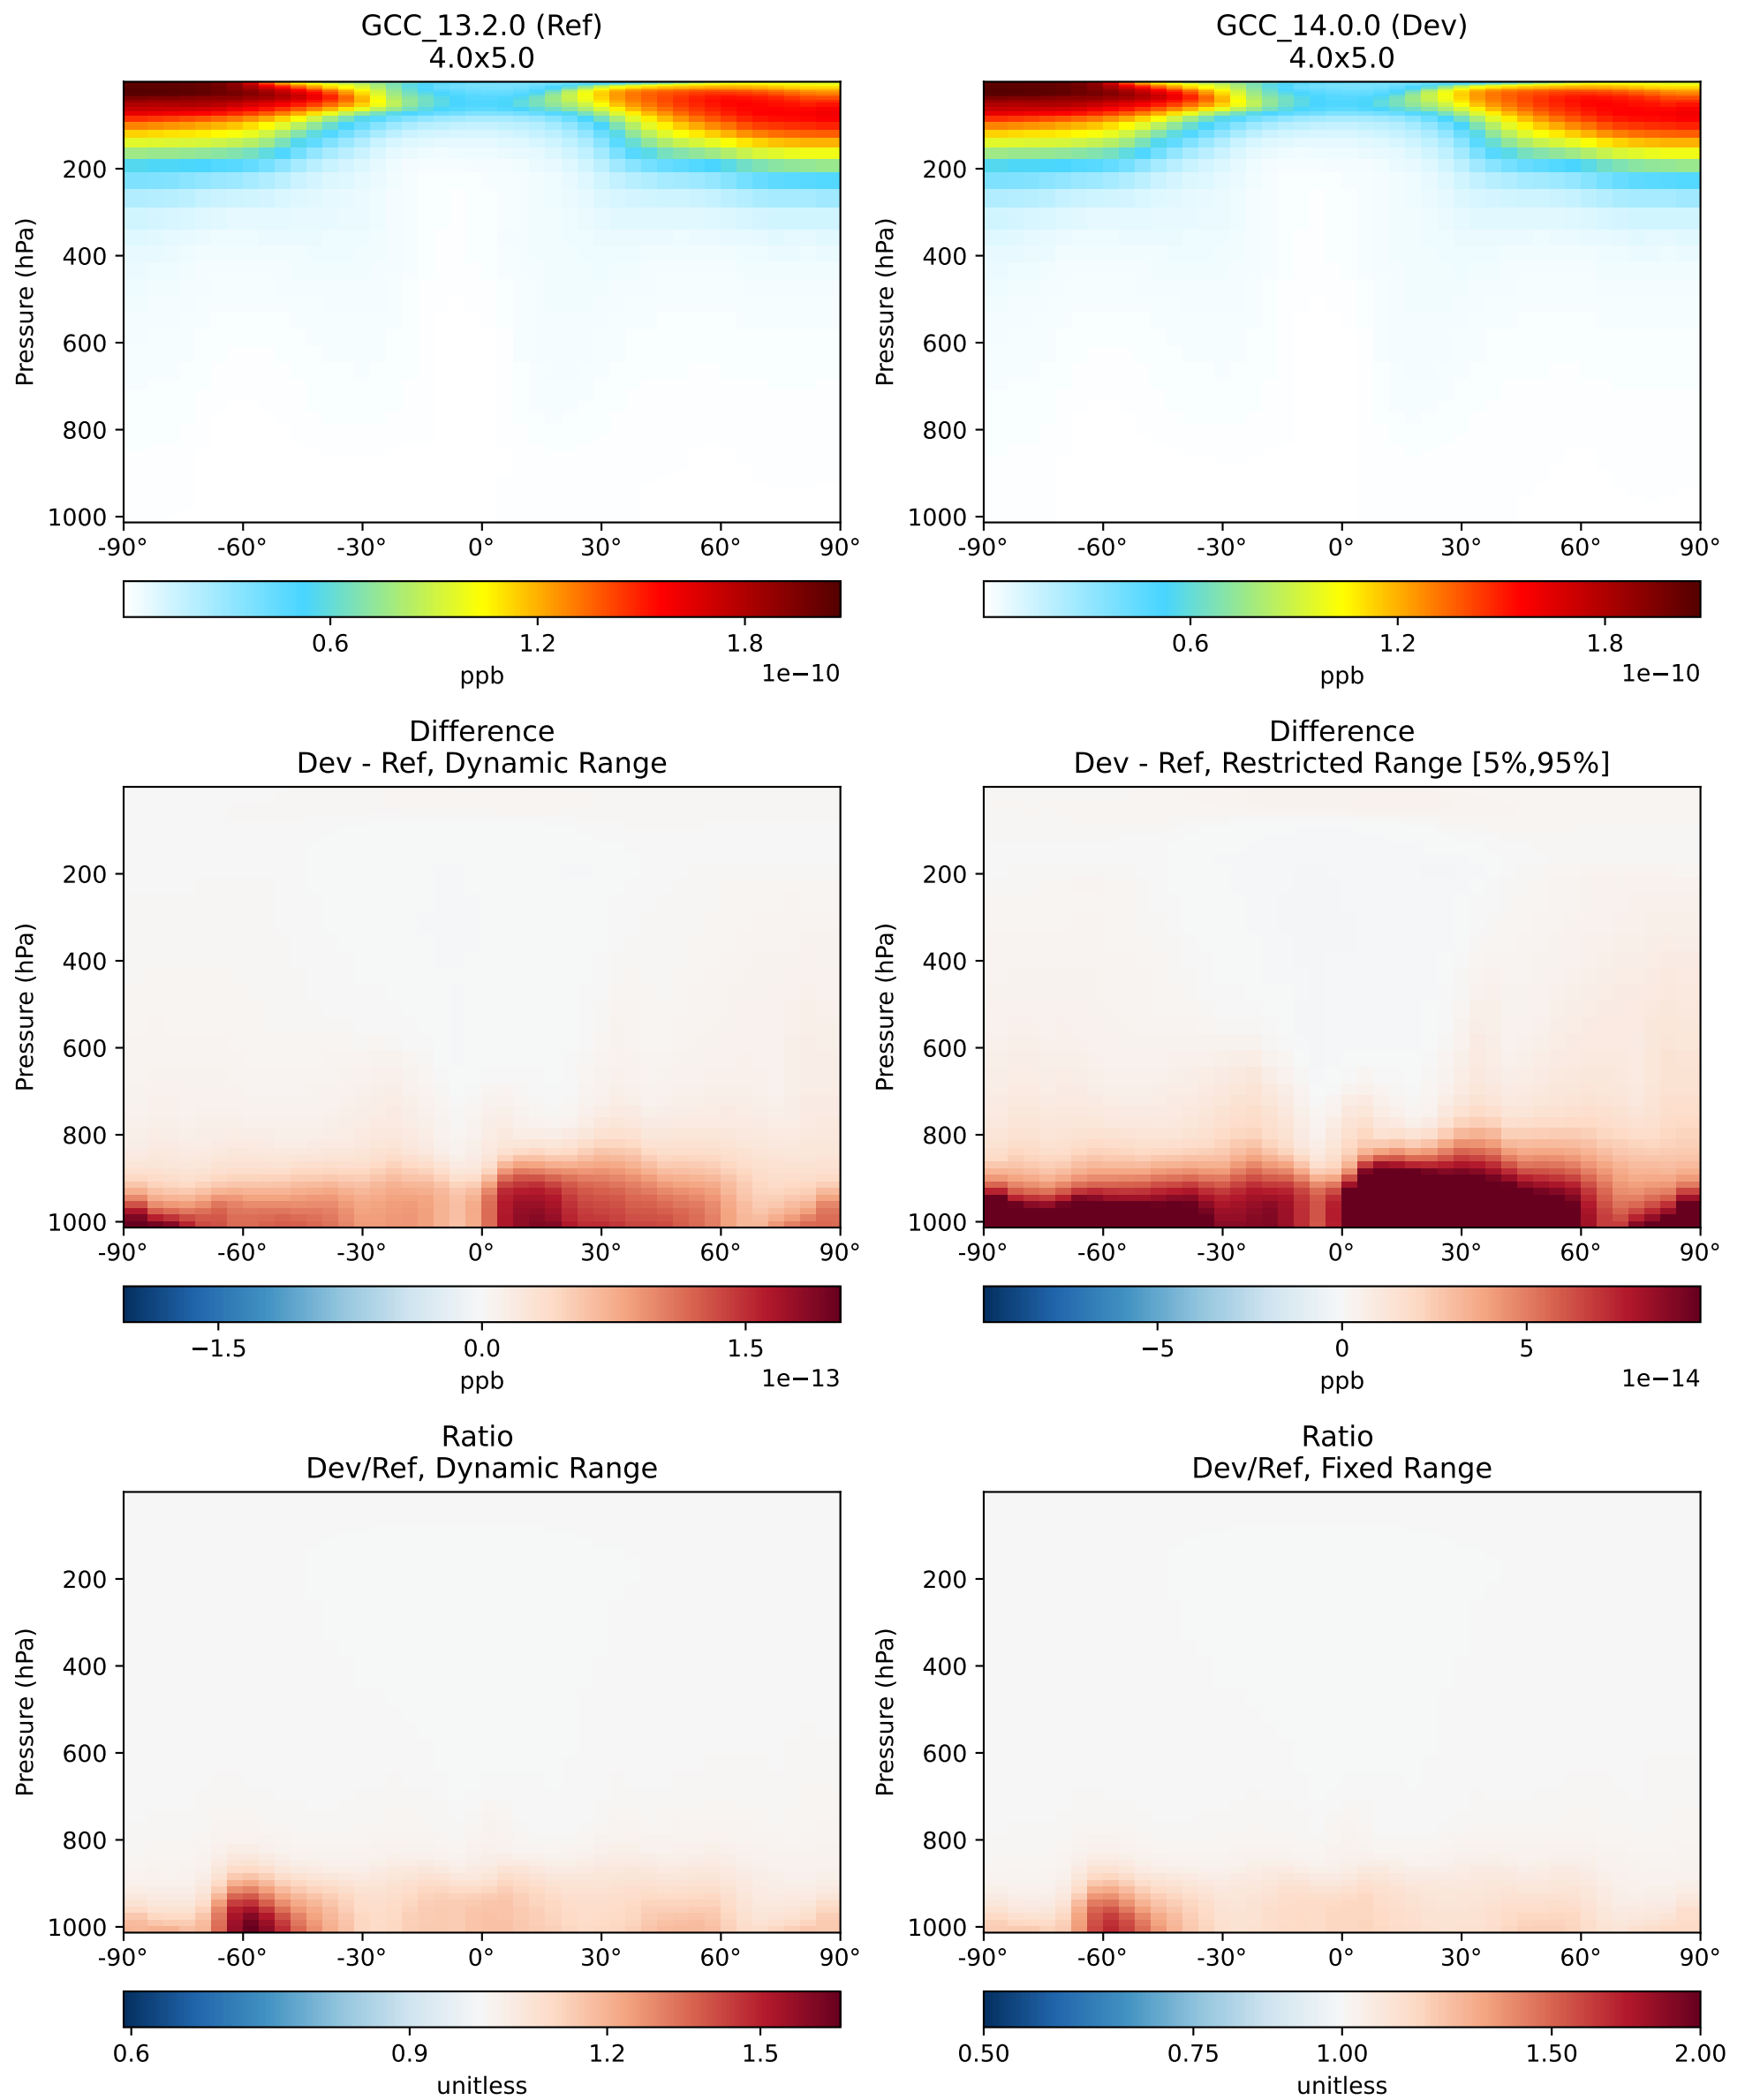

SpeciesConc_Be7, Zonal Mean (Jan2019)