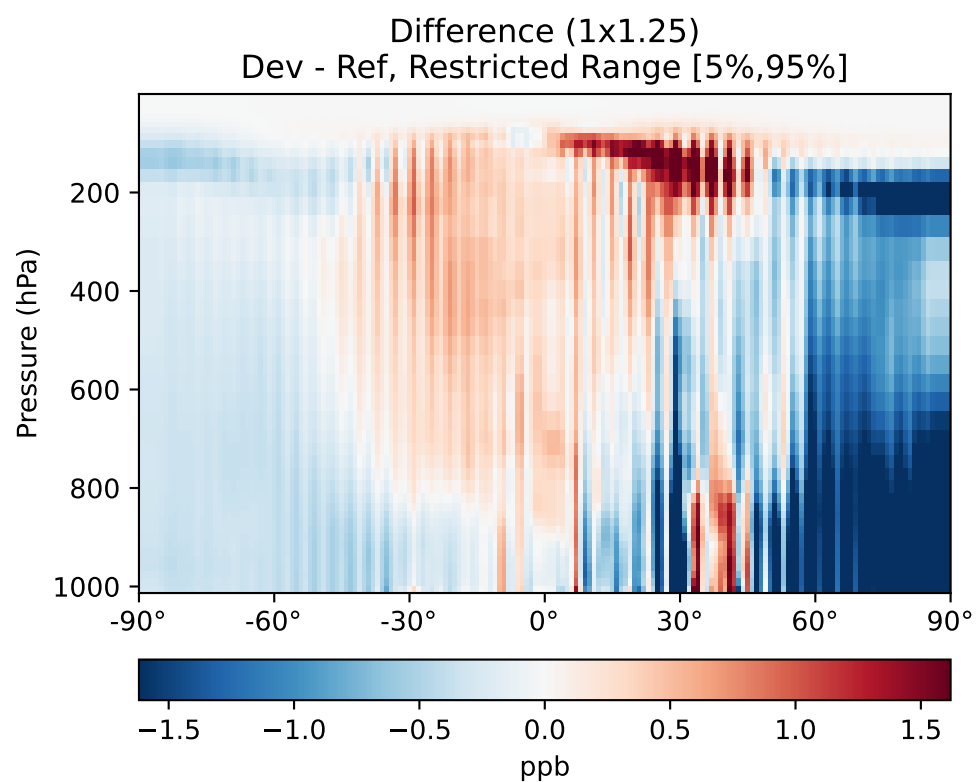

SpeciesConc_PassiveTracer, Zonal Mean (Jul2019)

SpeciesConc_SF6Tracer, Zonal Mean (Jul2019)

SpeciesConc_CH3ITracer, Zonal Mean (Jul2019)

SpeciesConc_COAnthroEmis25dayTracer, Zonal Mean (Jul2019)

SpeciesConc_COAnthroEmis50dayTracer, Zonal Mean (Jul2019)

SpeciesConc_COUniformEmis25dayTracer, Zonal Mean (Jul2019)

SpeciesConc_GlobEmis90dayTracer, Zonal Mean (Jul2019)

SpeciesConc_NHEmis90dayTracer, Zonal Mean (Jul2019)

SpeciesConc_SHEmis90dayTracer, Zonal Mean (Jul2019)