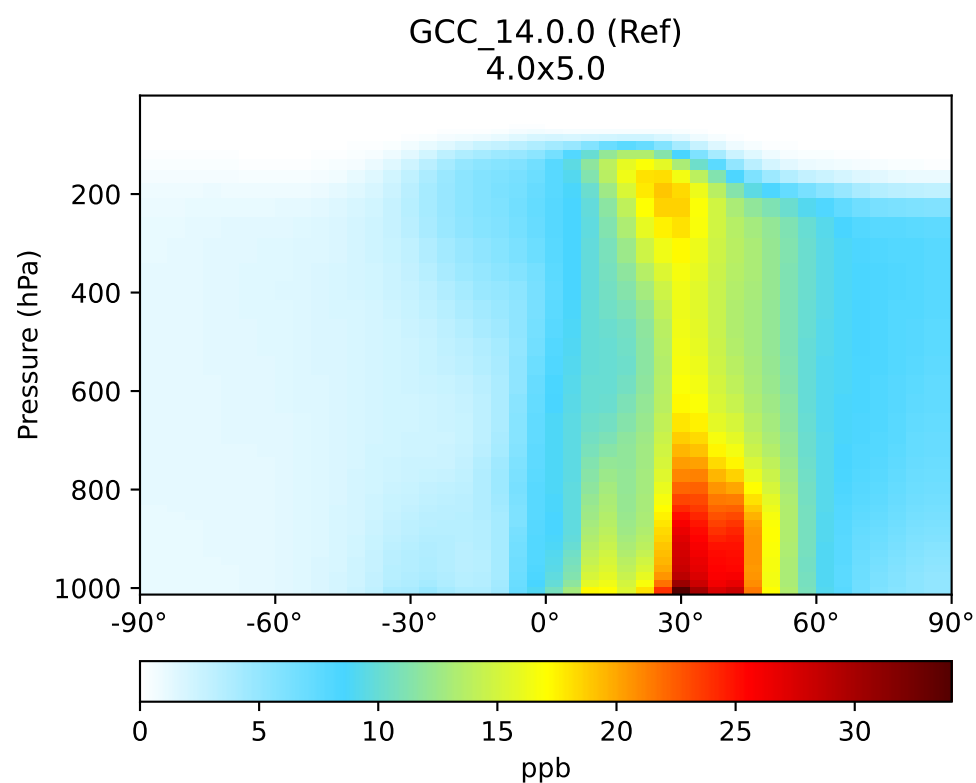

SpeciesConc_PassiveTracer, Zonal Mean (Jul2019)

SpeciesConc_SF6Tracer, Zonal Mean (Jul2019)

SpeciesConc_CH3ITracer, Zonal Mean (Jul2019)

SpeciesConc_COAnthroEmis25dayTracer, Zonal Mean (Jul2019)

SpeciesConc_COAnthroEmis50dayTracer, Zonal Mean (Jul2019)

SpeciesConc_COUniformEmis25dayTracer, Zonal Mean (Jul2019)

SpeciesConc_GlobEmis90dayTracer, Zonal Mean (Jul2019)

SpeciesConc_NHEmis90dayTracer, Zonal Mean (Jul2019)

SpeciesConc_SHEmis90dayTracer, Zonal Mean (Jul2019)