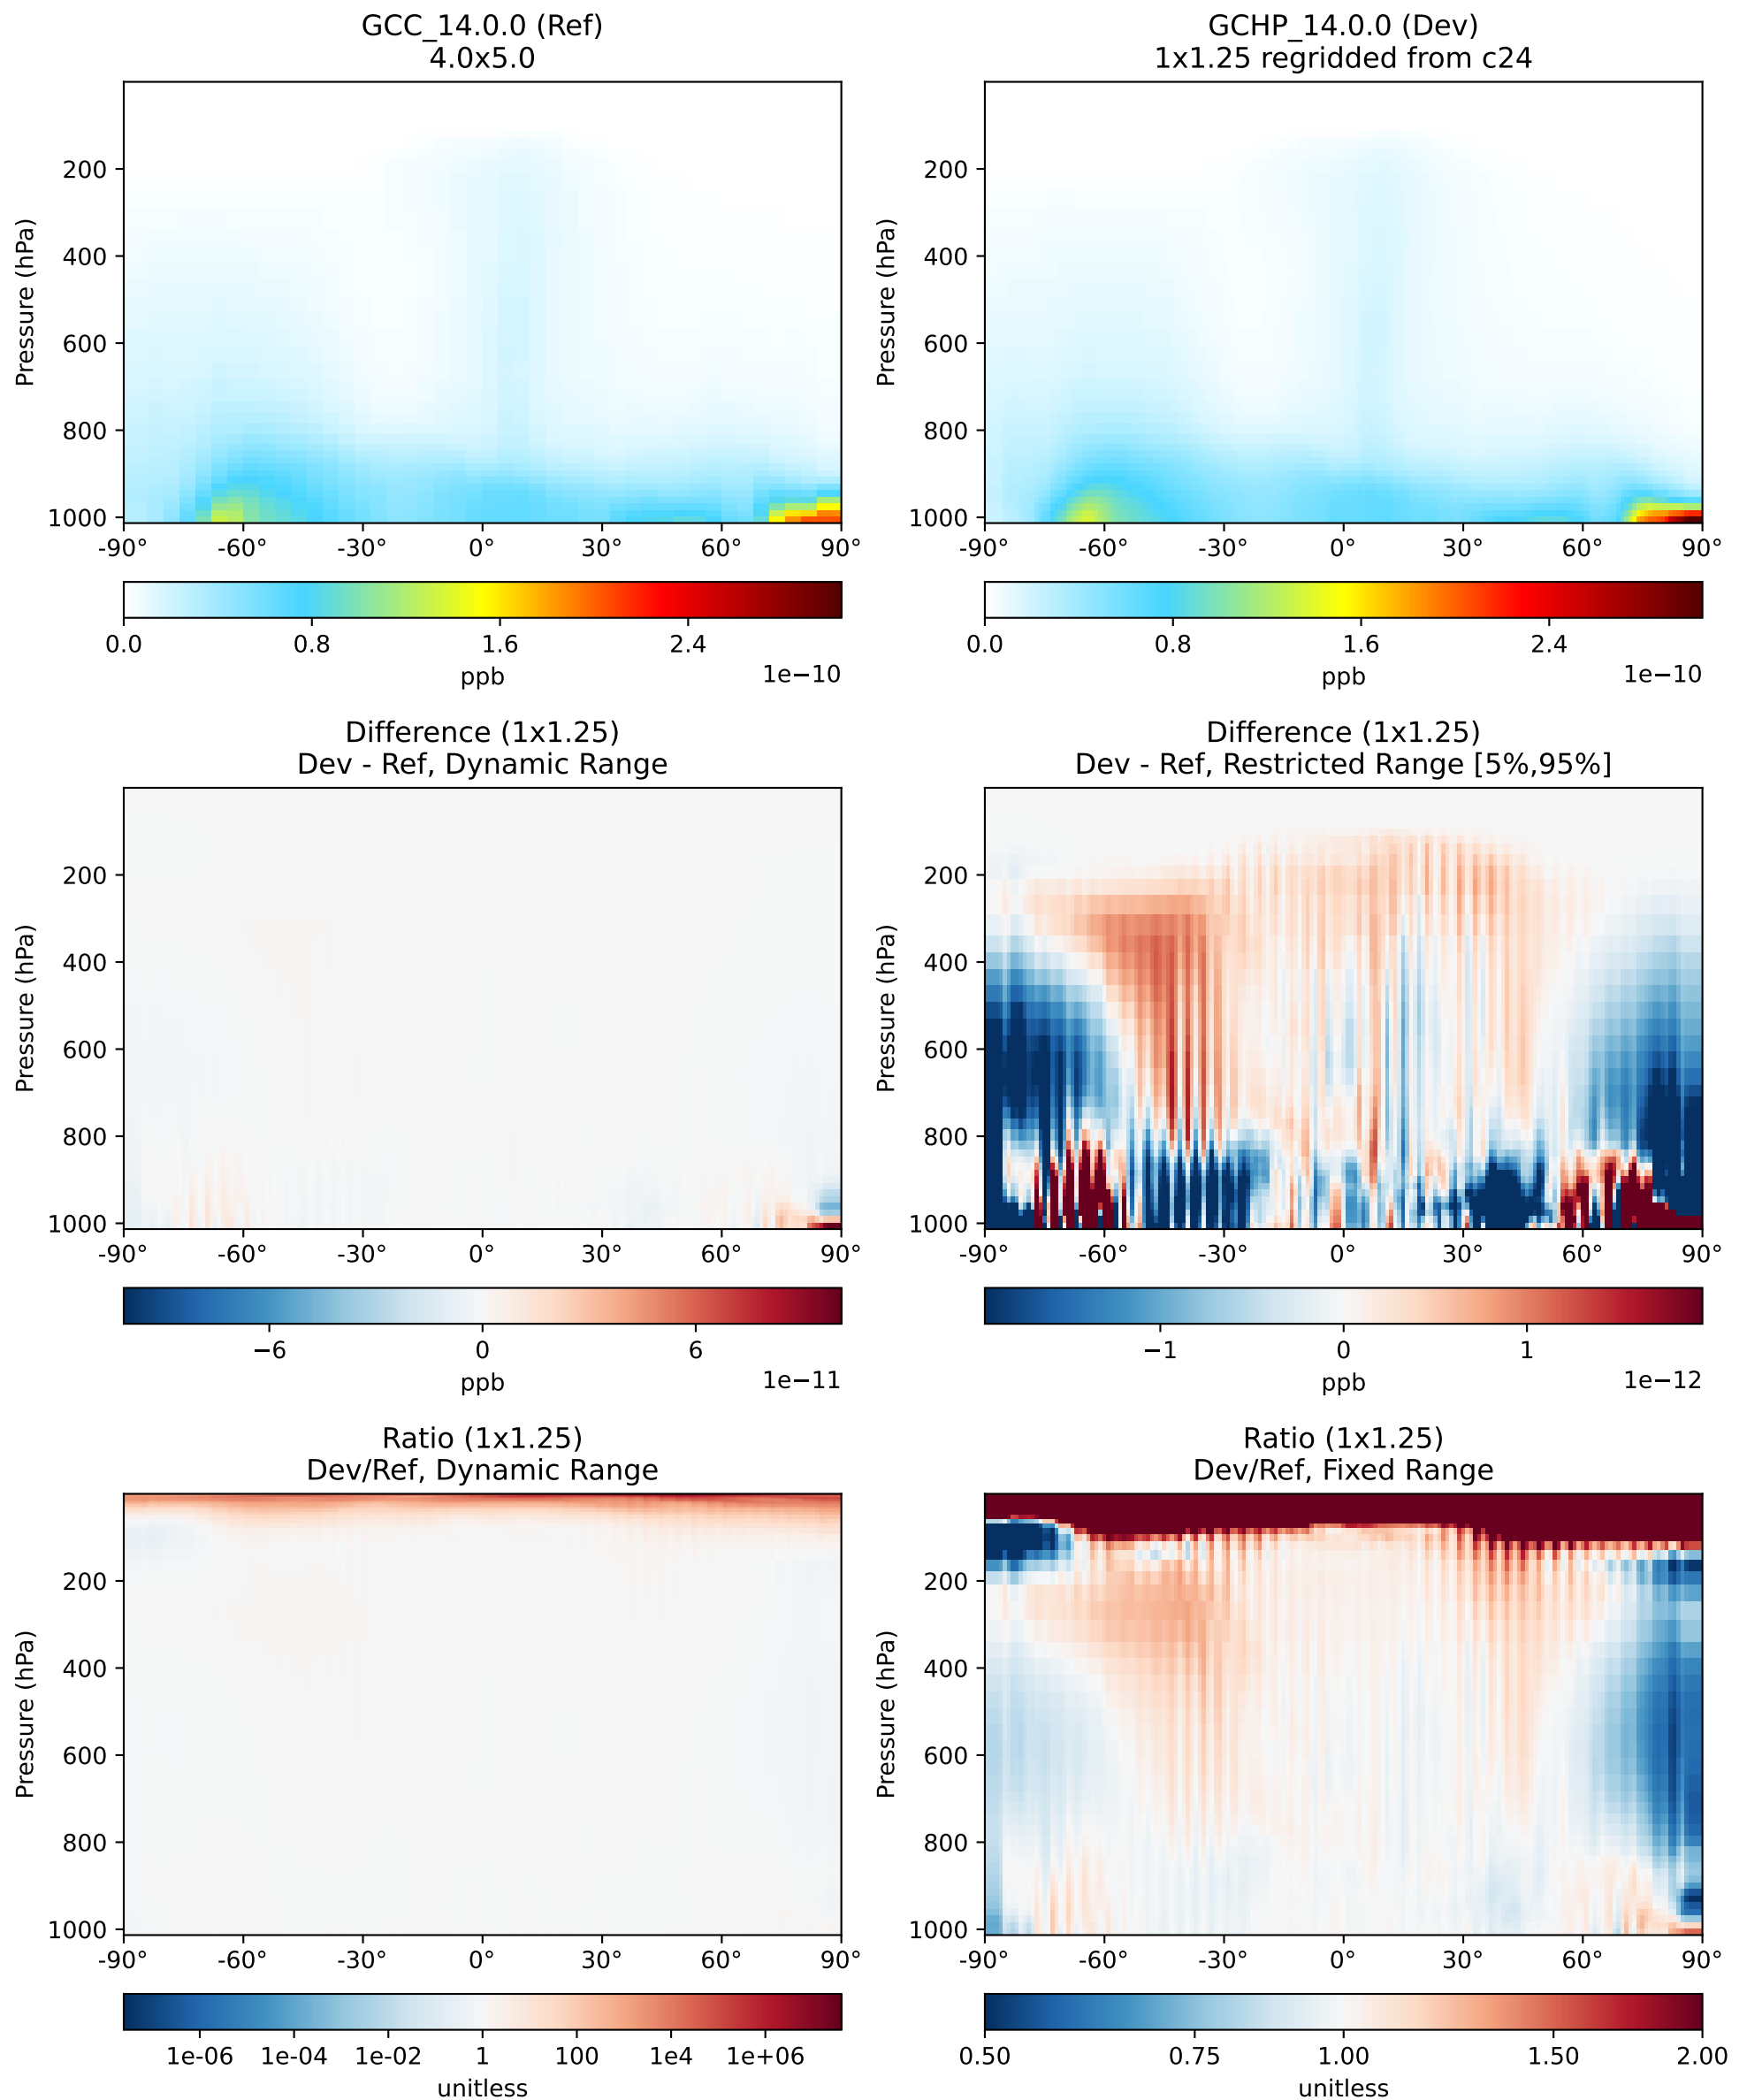

SpeciesConc_PassiveTracer, Zonal Mean (Jul2019)

SpeciesConc_SF6Tracer, Zonal Mean (Jul2019)

SpeciesConc_CH3ITracer, Zonal Mean (Jul2019)

SpeciesConc_COAnthroEmis25dayTracer, Zonal Mean (Jul2019)

SpeciesConc_COAnthroEmis50dayTracer, Zonal Mean (Jul2019)

SpeciesConc_COUniformEmis25dayTracer, Zonal Mean (Jul2019)

SpeciesConc_GlobEmis90dayTracer, Zonal Mean (Jul2019)

SpeciesConc_NHEmis90dayTracer, Zonal Mean (Jul2019)

SpeciesConc_SHEmis90dayTracer, Zonal Mean (Jul2019)