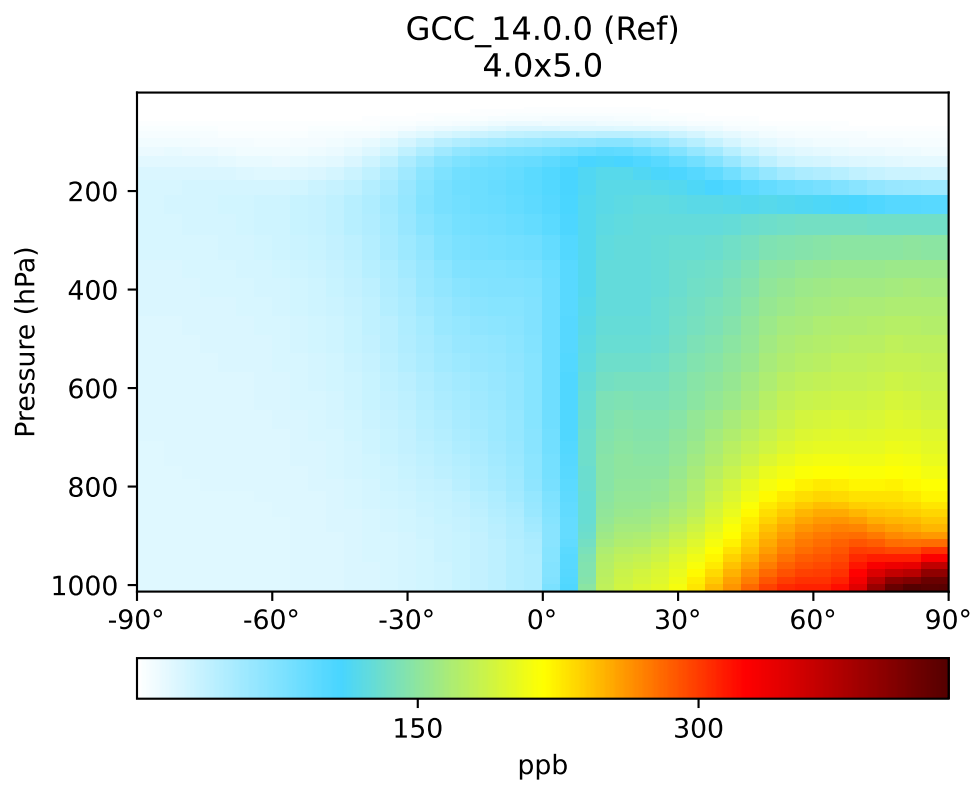

SpeciesConc_PassiveTracer, Zonal Mean (Jul2019)

SpeciesConc_SF6Tracer, Zonal Mean (Jul2019)

SpeciesConc_CH3ITracer, Zonal Mean (Jul2019)

SpeciesConc_COAnthroEmis25dayTracer, Zonal Mean (Jul2019)

SpeciesConc_COAnthroEmis50dayTracer, Zonal Mean (Jul2019)

SpeciesConc_COUniformEmis25dayTracer, Zonal Mean (Jul2019)

SpeciesConc_GlobEmis90dayTracer, Zonal Mean (Jul2019)

SpeciesConc_NHEmis90dayTracer, Zonal Mean (Jul2019)

SpeciesConc_SHEmis90dayTracer, Zonal Mean (Jul2019)