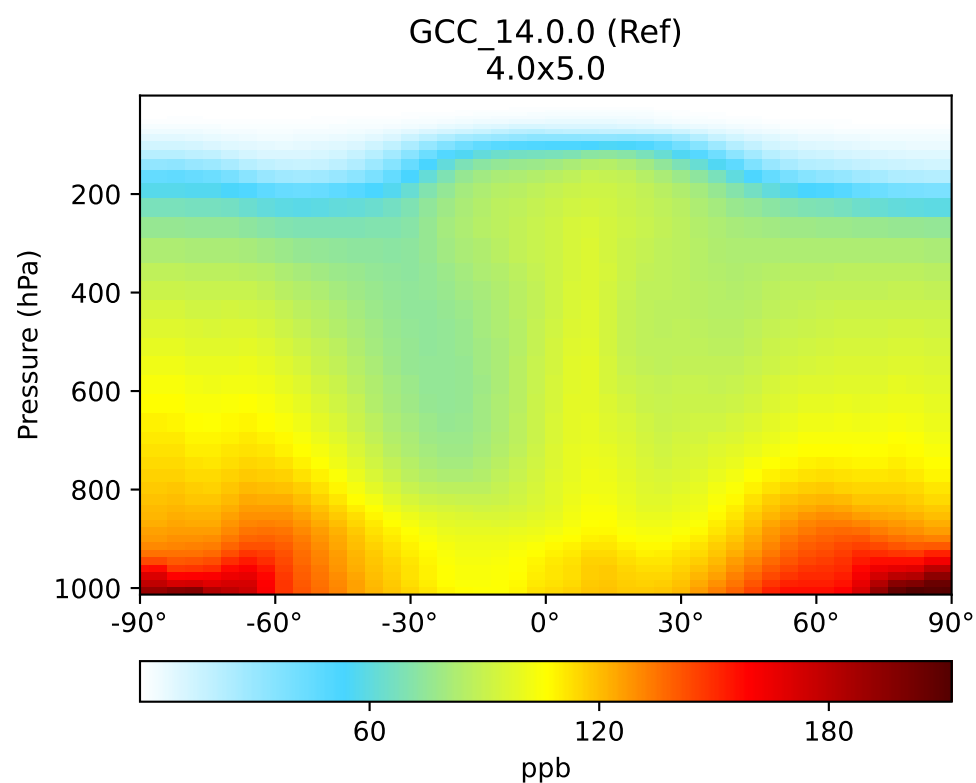

SpeciesConc_PassiveTracer, Zonal Mean (Jul2019)

SpeciesConc_SF6Tracer, Zonal Mean (Jul2019)

SpeciesConc_CH3ITracer, Zonal Mean (Jul2019)

SpeciesConc_COAnthroEmis25dayTracer, Zonal Mean (Jul2019)

SpeciesConc_COAnthroEmis50dayTracer, Zonal Mean (Jul2019)

SpeciesConc_COUniformEmis25dayTracer, Zonal Mean (Jul2019)

SpeciesConc_GlobEmis90dayTracer, Zonal Mean (Jul2019)

SpeciesConc_NHEmis90dayTracer, Zonal Mean (Jul2019)

SpeciesConc_SHEmis90dayTracer, Zonal Mean (Jul2019)