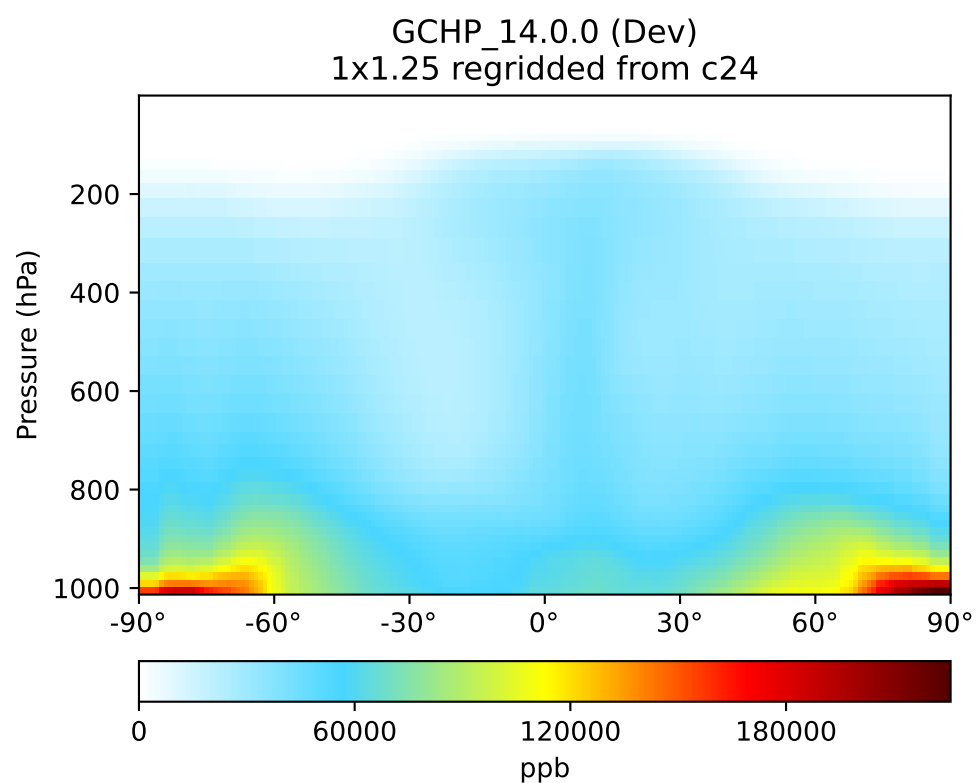

SpeciesConc_PassiveTracer, Zonal Mean (Jul2019)

SpeciesConc_SF6Tracer, Zonal Mean (Jul2019)

SpeciesConc_CH3ITracer, Zonal Mean (Jul2019)

SpeciesConc_COAnthroEmis25dayTracer, Zonal Mean (Jul2019)

SpeciesConc_COAnthroEmis50dayTracer, Zonal Mean (Jul2019)

SpeciesConc_COUniformEmis25dayTracer, Zonal Mean (Jul2019)

SpeciesConc_GlobEmis90dayTracer, Zonal Mean (Jul2019)

SpeciesConc_NHEmis90dayTracer, Zonal Mean (Jul2019)

SpeciesConc_SHEmis90dayTracer, Zonal Mean (Jul2019)