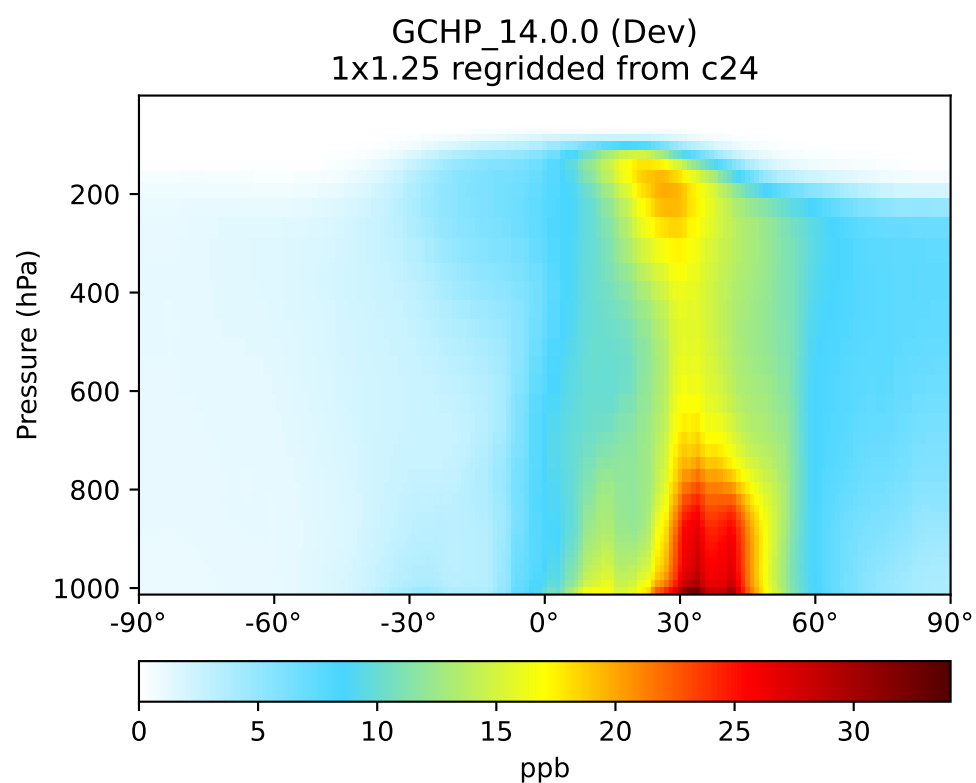

SpeciesConc_PassiveTracer, Zonal Mean (Jul2019)

SpeciesConc_SF6Tracer, Zonal Mean (Jul2019)

SpeciesConc_CH3ITracer, Zonal Mean (Jul2019)

SpeciesConc_COAnthroEmis25dayTracer, Zonal Mean (Jul2019)

SpeciesConc_COAnthroEmis50dayTracer, Zonal Mean (Jul2019)

SpeciesConc_COUniformEmis25dayTracer, Zonal Mean (Jul2019)

SpeciesConc_GlobEmis90dayTracer, Zonal Mean (Jul2019)

SpeciesConc_NHEmis90dayTracer, Zonal Mean (Jul2019)

SpeciesConc_SHEmis90dayTracer, Zonal Mean (Jul2019)