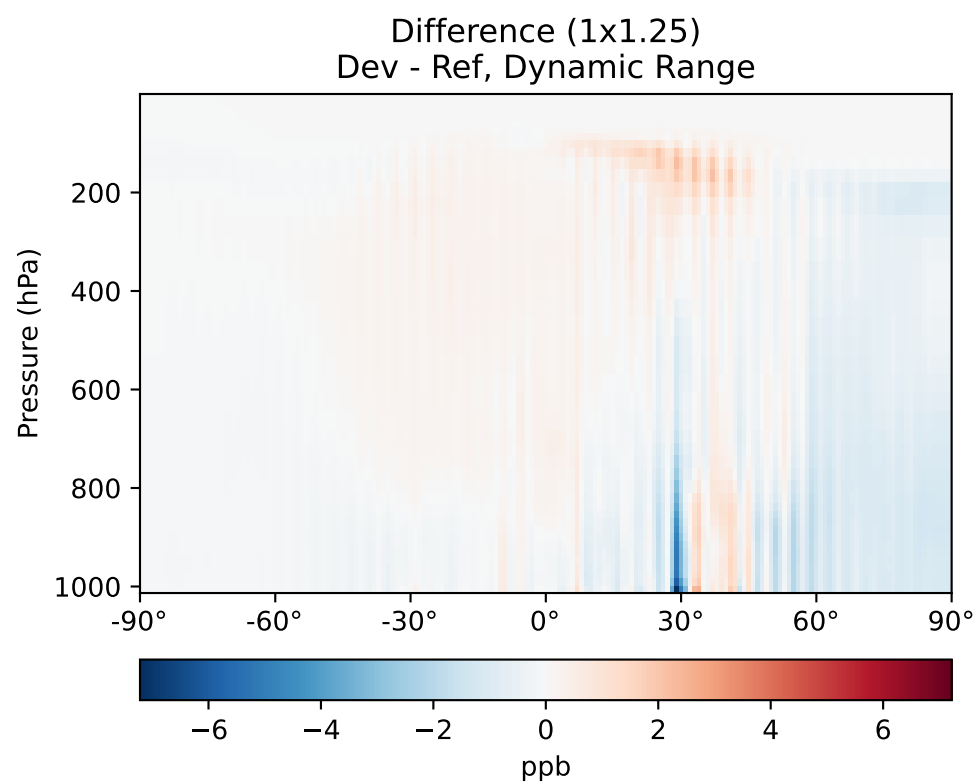

SpeciesConc_PassiveTracer, Zonal Mean (Jul2019)

SpeciesConc_SF6Tracer, Zonal Mean (Jul2019)

SpeciesConc_CH3ITracer, Zonal Mean (Jul2019)

SpeciesConc_COAnthroEmis25dayTracer, Zonal Mean (Jul2019)

SpeciesConc_COAnthroEmis50dayTracer, Zonal Mean (Jul2019)

SpeciesConc_COUniformEmis25dayTracer, Zonal Mean (Jul2019)

SpeciesConc_GlobEmis90dayTracer, Zonal Mean (Jul2019)

SpeciesConc_NHEmis90dayTracer, Zonal Mean (Jul2019)

SpeciesConc_SHEmis90dayTracer, Zonal Mean (Jul2019)