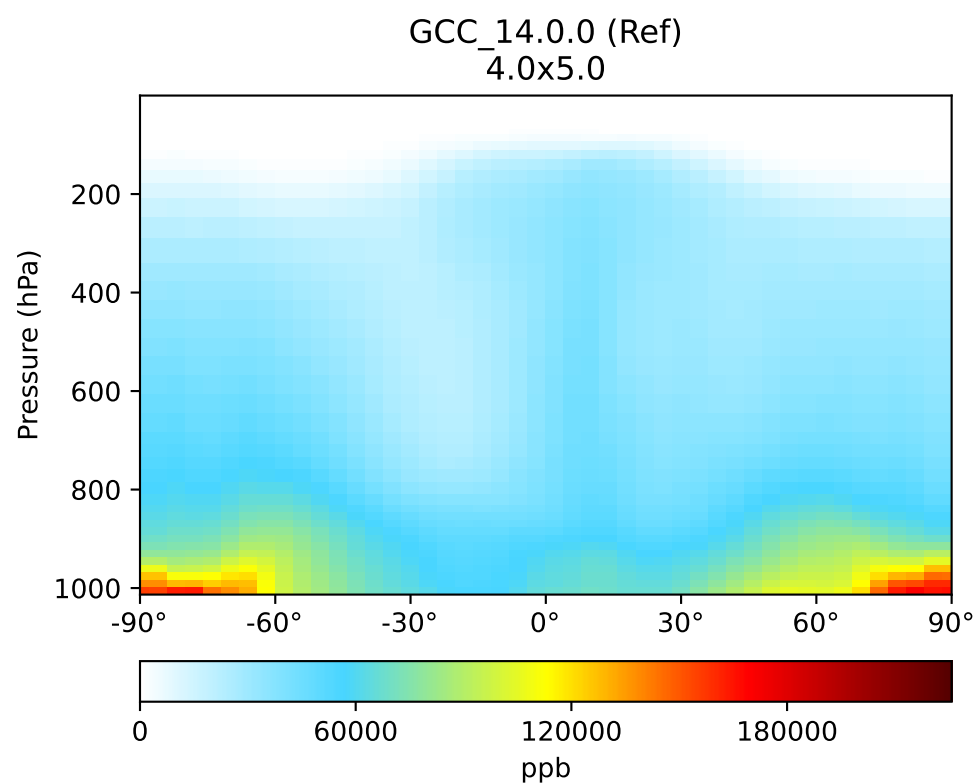

SpeciesConc_PassiveTracer, Zonal Mean (Jul2019)

SpeciesConc_SF6Tracer, Zonal Mean (Jul2019)

SpeciesConc_CH3ITracer, Zonal Mean (Jul2019)

SpeciesConc_COAnthroEmis25dayTracer, Zonal Mean (Jul2019)

SpeciesConc_COAnthroEmis50dayTracer, Zonal Mean (Jul2019)

SpeciesConc_COUniformEmis25dayTracer, Zonal Mean (Jul2019)

SpeciesConc_GlobEmis90dayTracer, Zonal Mean (Jul2019)

SpeciesConc_NHEmis90dayTracer, Zonal Mean (Jul2019)

SpeciesConc_SHEmis90dayTracer, Zonal Mean (Jul2019)