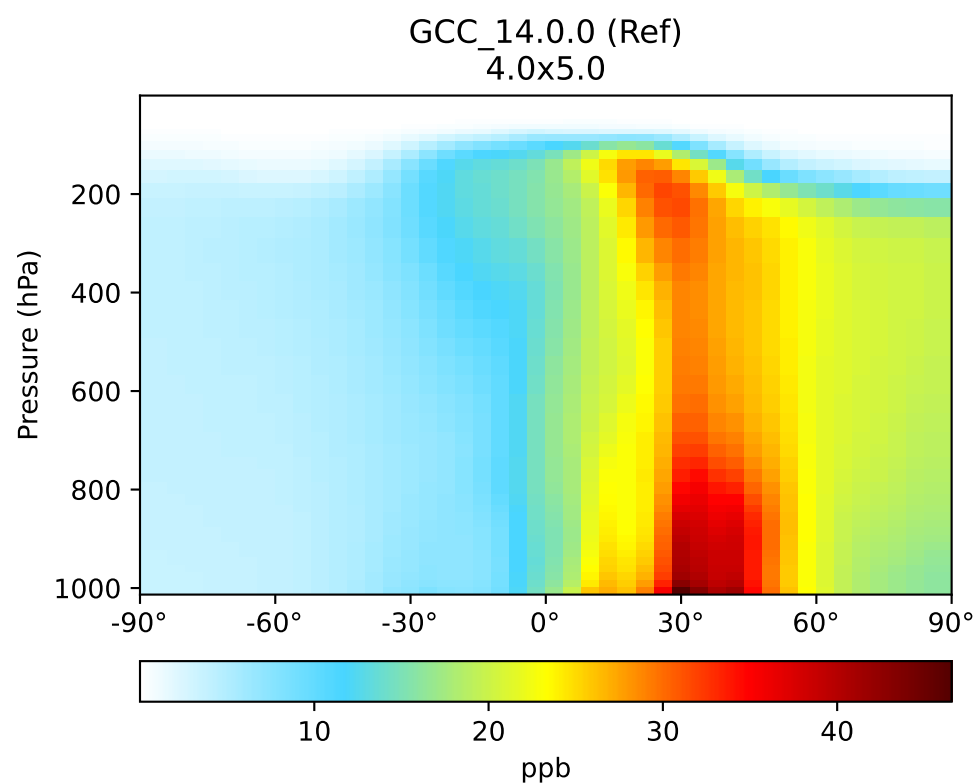

SpeciesConc_PassiveTracer, Zonal Mean (Jul2019)

SpeciesConc_SF6Tracer, Zonal Mean (Jul2019)

SpeciesConc_CH3ITracer, Zonal Mean (Jul2019)

SpeciesConc_COAnthroEmis25dayTracer, Zonal Mean (Jul2019)

SpeciesConc_COAnthroEmis50dayTracer, Zonal Mean (Jul2019)

SpeciesConc_COUniformEmis25dayTracer, Zonal Mean (Jul2019)

SpeciesConc_GlobEmis90dayTracer, Zonal Mean (Jul2019)

SpeciesConc_NHEmis90dayTracer, Zonal Mean (Jul2019)

SpeciesConc_SHEmis90dayTracer, Zonal Mean (Jul2019)