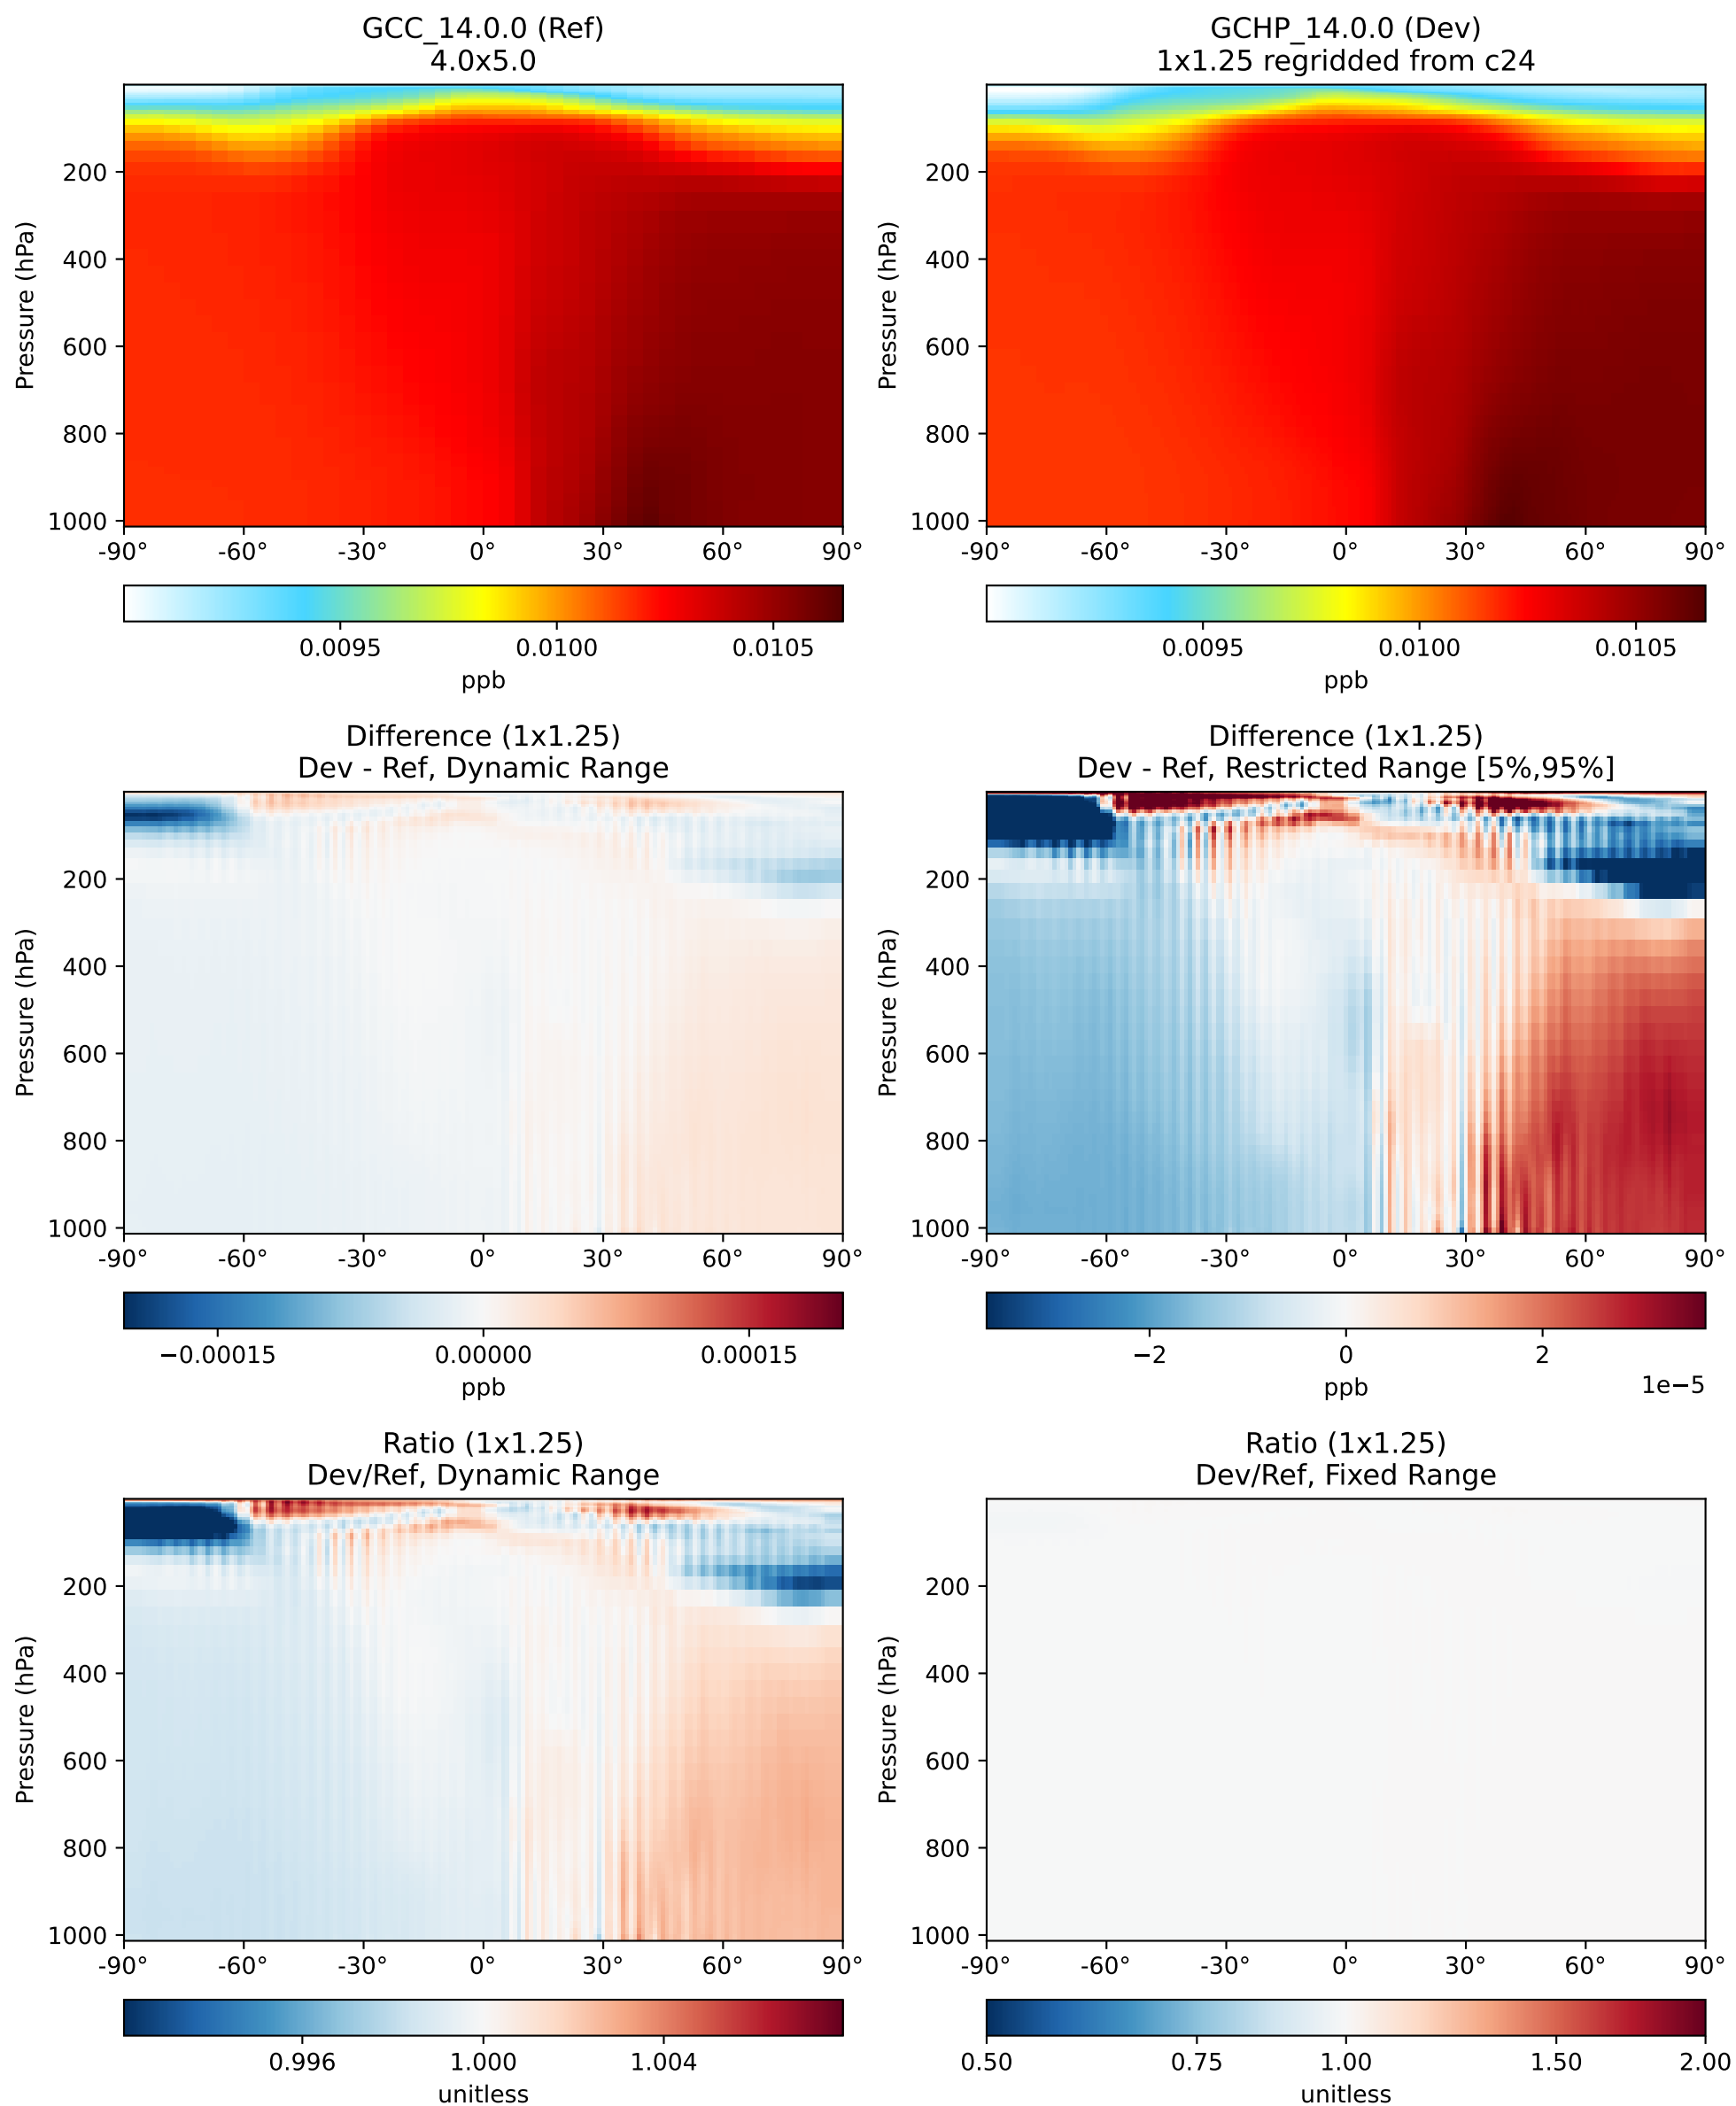

SpeciesConc_PassiveTracer, Zonal Mean (Jul2019)

SpeciesConc_SF6Tracer, Zonal Mean (Jul2019)

SpeciesConc_CH3ITracer, Zonal Mean (Jul2019)

SpeciesConc_COAnthroEmis25dayTracer, Zonal Mean (Jul2019)

SpeciesConc_COAnthroEmis50dayTracer, Zonal Mean (Jul2019)

SpeciesConc_COUniformEmis25dayTracer, Zonal Mean (Jul2019)

SpeciesConc_GlobEmis90dayTracer, Zonal Mean (Jul2019)

SpeciesConc_NHEmis90dayTracer, Zonal Mean (Jul2019)

SpeciesConc_SHEmis90dayTracer, Zonal Mean (Jul2019)