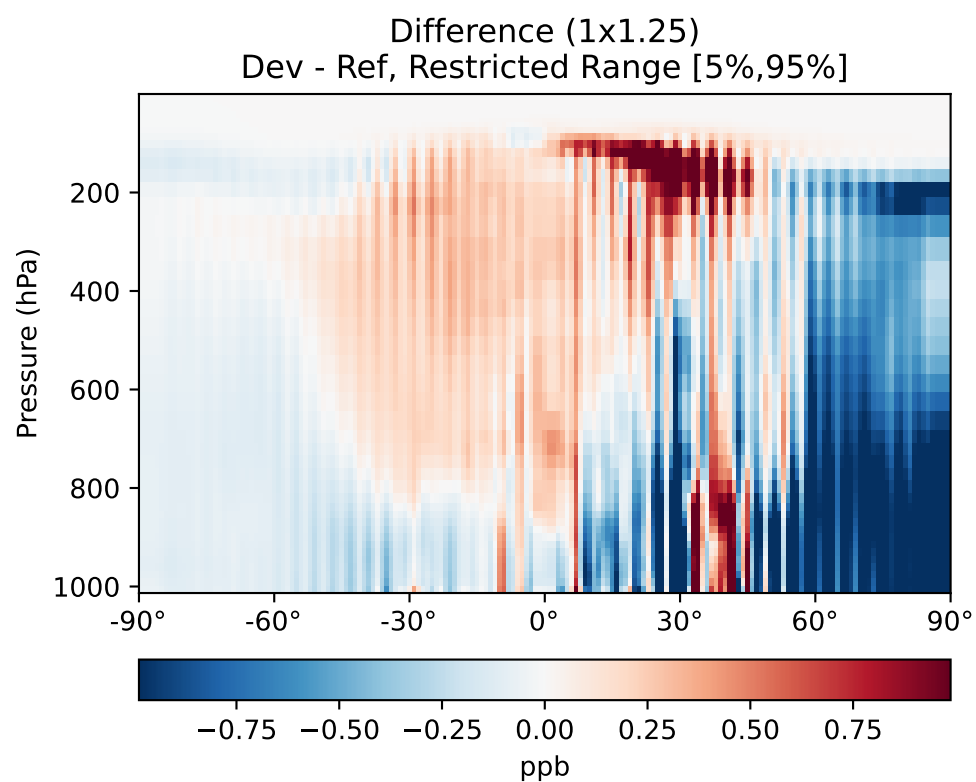

SpeciesConc_PassiveTracer, Zonal Mean (Jul2019)

SpeciesConc_SF6Tracer, Zonal Mean (Jul2019)

SpeciesConc_CH3ITracer, Zonal Mean (Jul2019)

SpeciesConc_COAnthroEmis25dayTracer, Zonal Mean (Jul2019)

SpeciesConc_COAnthroEmis50dayTracer, Zonal Mean (Jul2019)

SpeciesConc_COUniformEmis25dayTracer, Zonal Mean (Jul2019)

SpeciesConc_GlobEmis90dayTracer, Zonal Mean (Jul2019)

SpeciesConc_NHEmis90dayTracer, Zonal Mean (Jul2019)

SpeciesConc_SHEmis90dayTracer, Zonal Mean (Jul2019)