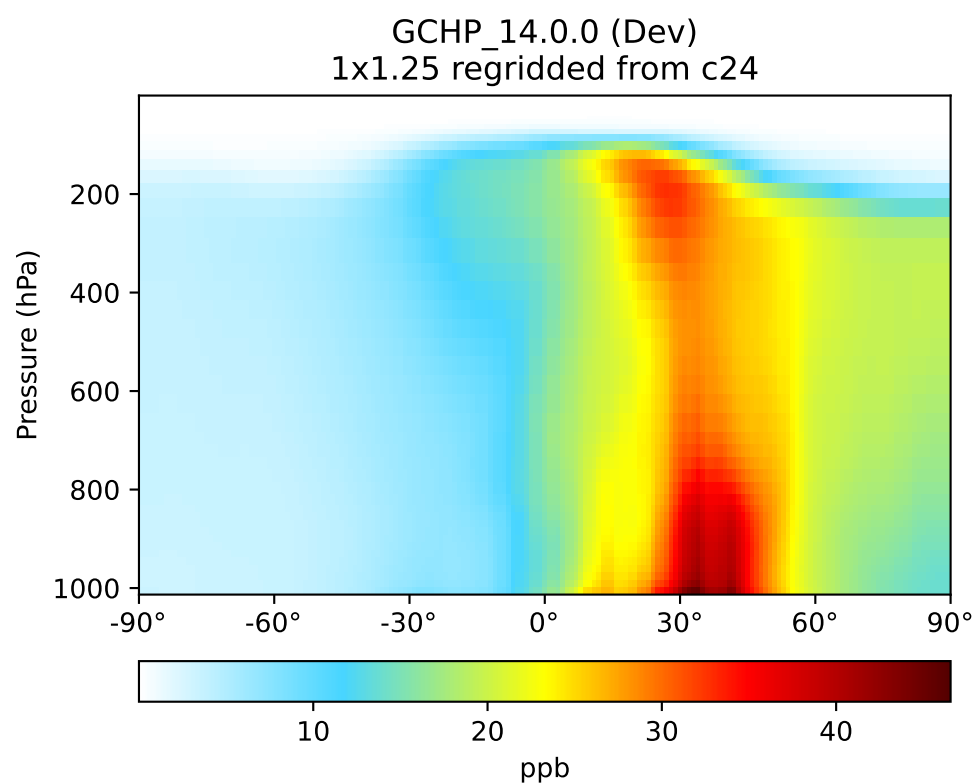

SpeciesConc_PassiveTracer, Zonal Mean (Jul2019)

SpeciesConc_SF6Tracer, Zonal Mean (Jul2019)

SpeciesConc_CH3ITracer, Zonal Mean (Jul2019)

SpeciesConc_COAnthroEmis25dayTracer, Zonal Mean (Jul2019)

SpeciesConc_COAnthroEmis50dayTracer, Zonal Mean (Jul2019)

SpeciesConc_COUniformEmis25dayTracer, Zonal Mean (Jul2019)

SpeciesConc_GlobEmis90dayTracer, Zonal Mean (Jul2019)

SpeciesConc_NHEmis90dayTracer, Zonal Mean (Jul2019)

SpeciesConc_SHEmis90dayTracer, Zonal Mean (Jul2019)