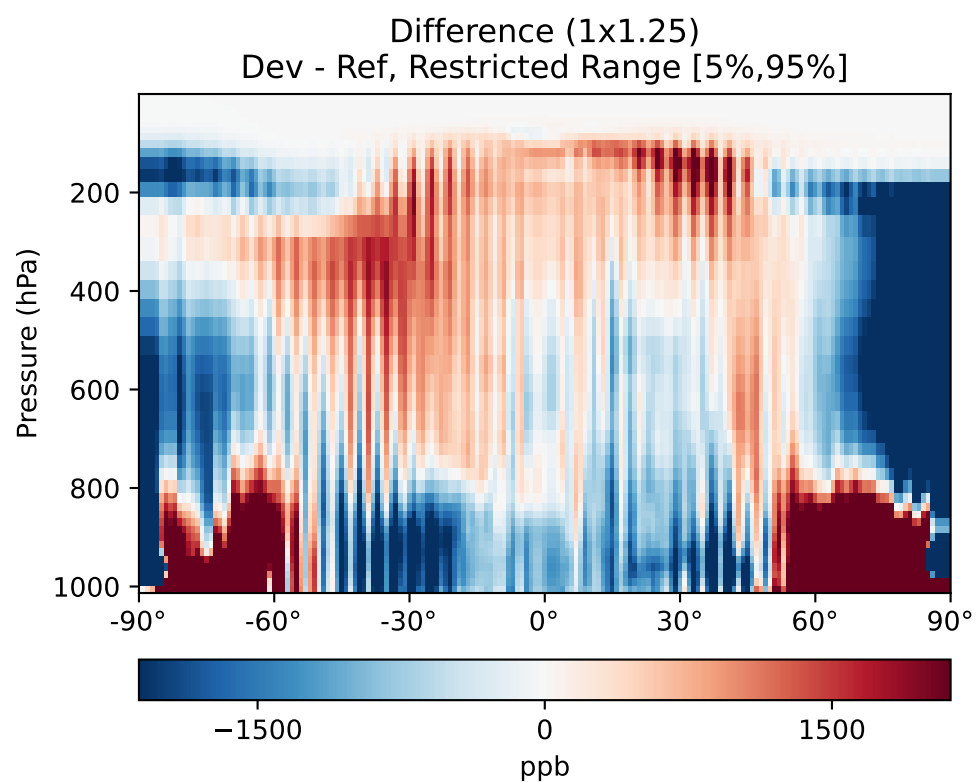

SpeciesConc_PassiveTracer, Zonal Mean (Jul2019)

SpeciesConc_SF6Tracer, Zonal Mean (Jul2019)

SpeciesConc_CH3ITracer, Zonal Mean (Jul2019)

SpeciesConc_COAnthroEmis25dayTracer, Zonal Mean (Jul2019)

SpeciesConc_COAnthroEmis50dayTracer, Zonal Mean (Jul2019)

SpeciesConc_COUniformEmis25dayTracer, Zonal Mean (Jul2019)

SpeciesConc_GlobEmis90dayTracer, Zonal Mean (Jul2019)

SpeciesConc_NHEmis90dayTracer, Zonal Mean (Jul2019)

SpeciesConc_SHEmis90dayTracer, Zonal Mean (Jul2019)