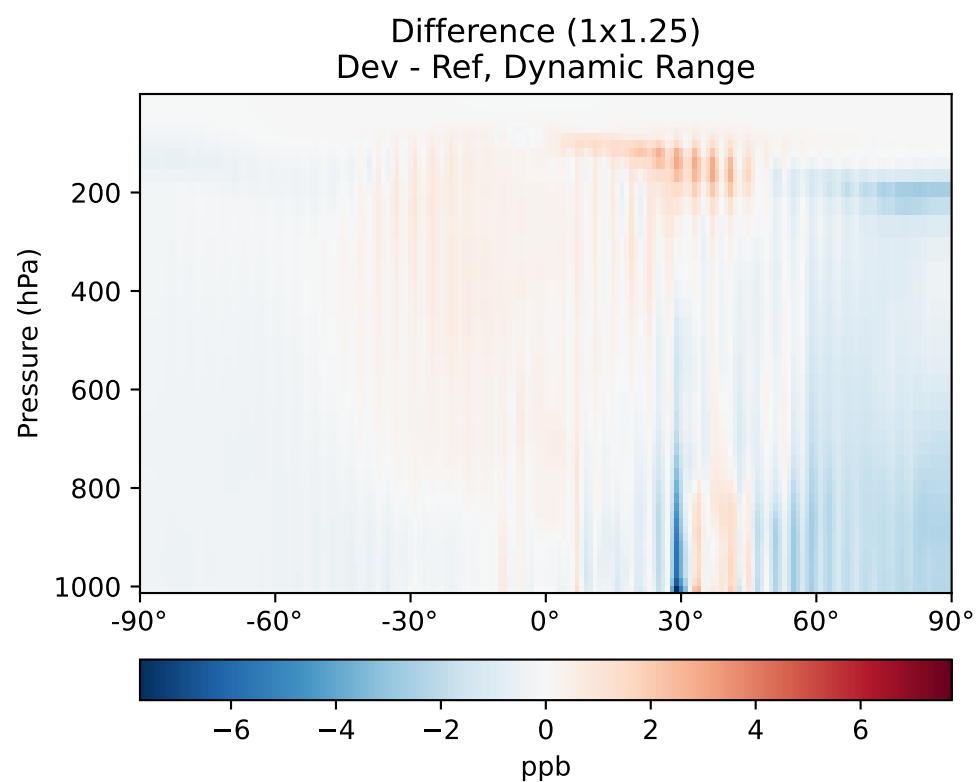

SpeciesConc_PassiveTracer, Zonal Mean (Jul2019)

SpeciesConc_SF6Tracer, Zonal Mean (Jul2019)

SpeciesConc_CH3ITracer, Zonal Mean (Jul2019)

SpeciesConc_COAnthroEmis25dayTracer, Zonal Mean (Jul2019)

SpeciesConc_COAnthroEmis50dayTracer, Zonal Mean (Jul2019)

SpeciesConc_COUniformEmis25dayTracer, Zonal Mean (Jul2019)

SpeciesConc_GlobEmis90dayTracer, Zonal Mean (Jul2019)

SpeciesConc_NHEmis90dayTracer, Zonal Mean (Jul2019)

SpeciesConc_SHEmis90dayTracer, Zonal Mean (Jul2019)