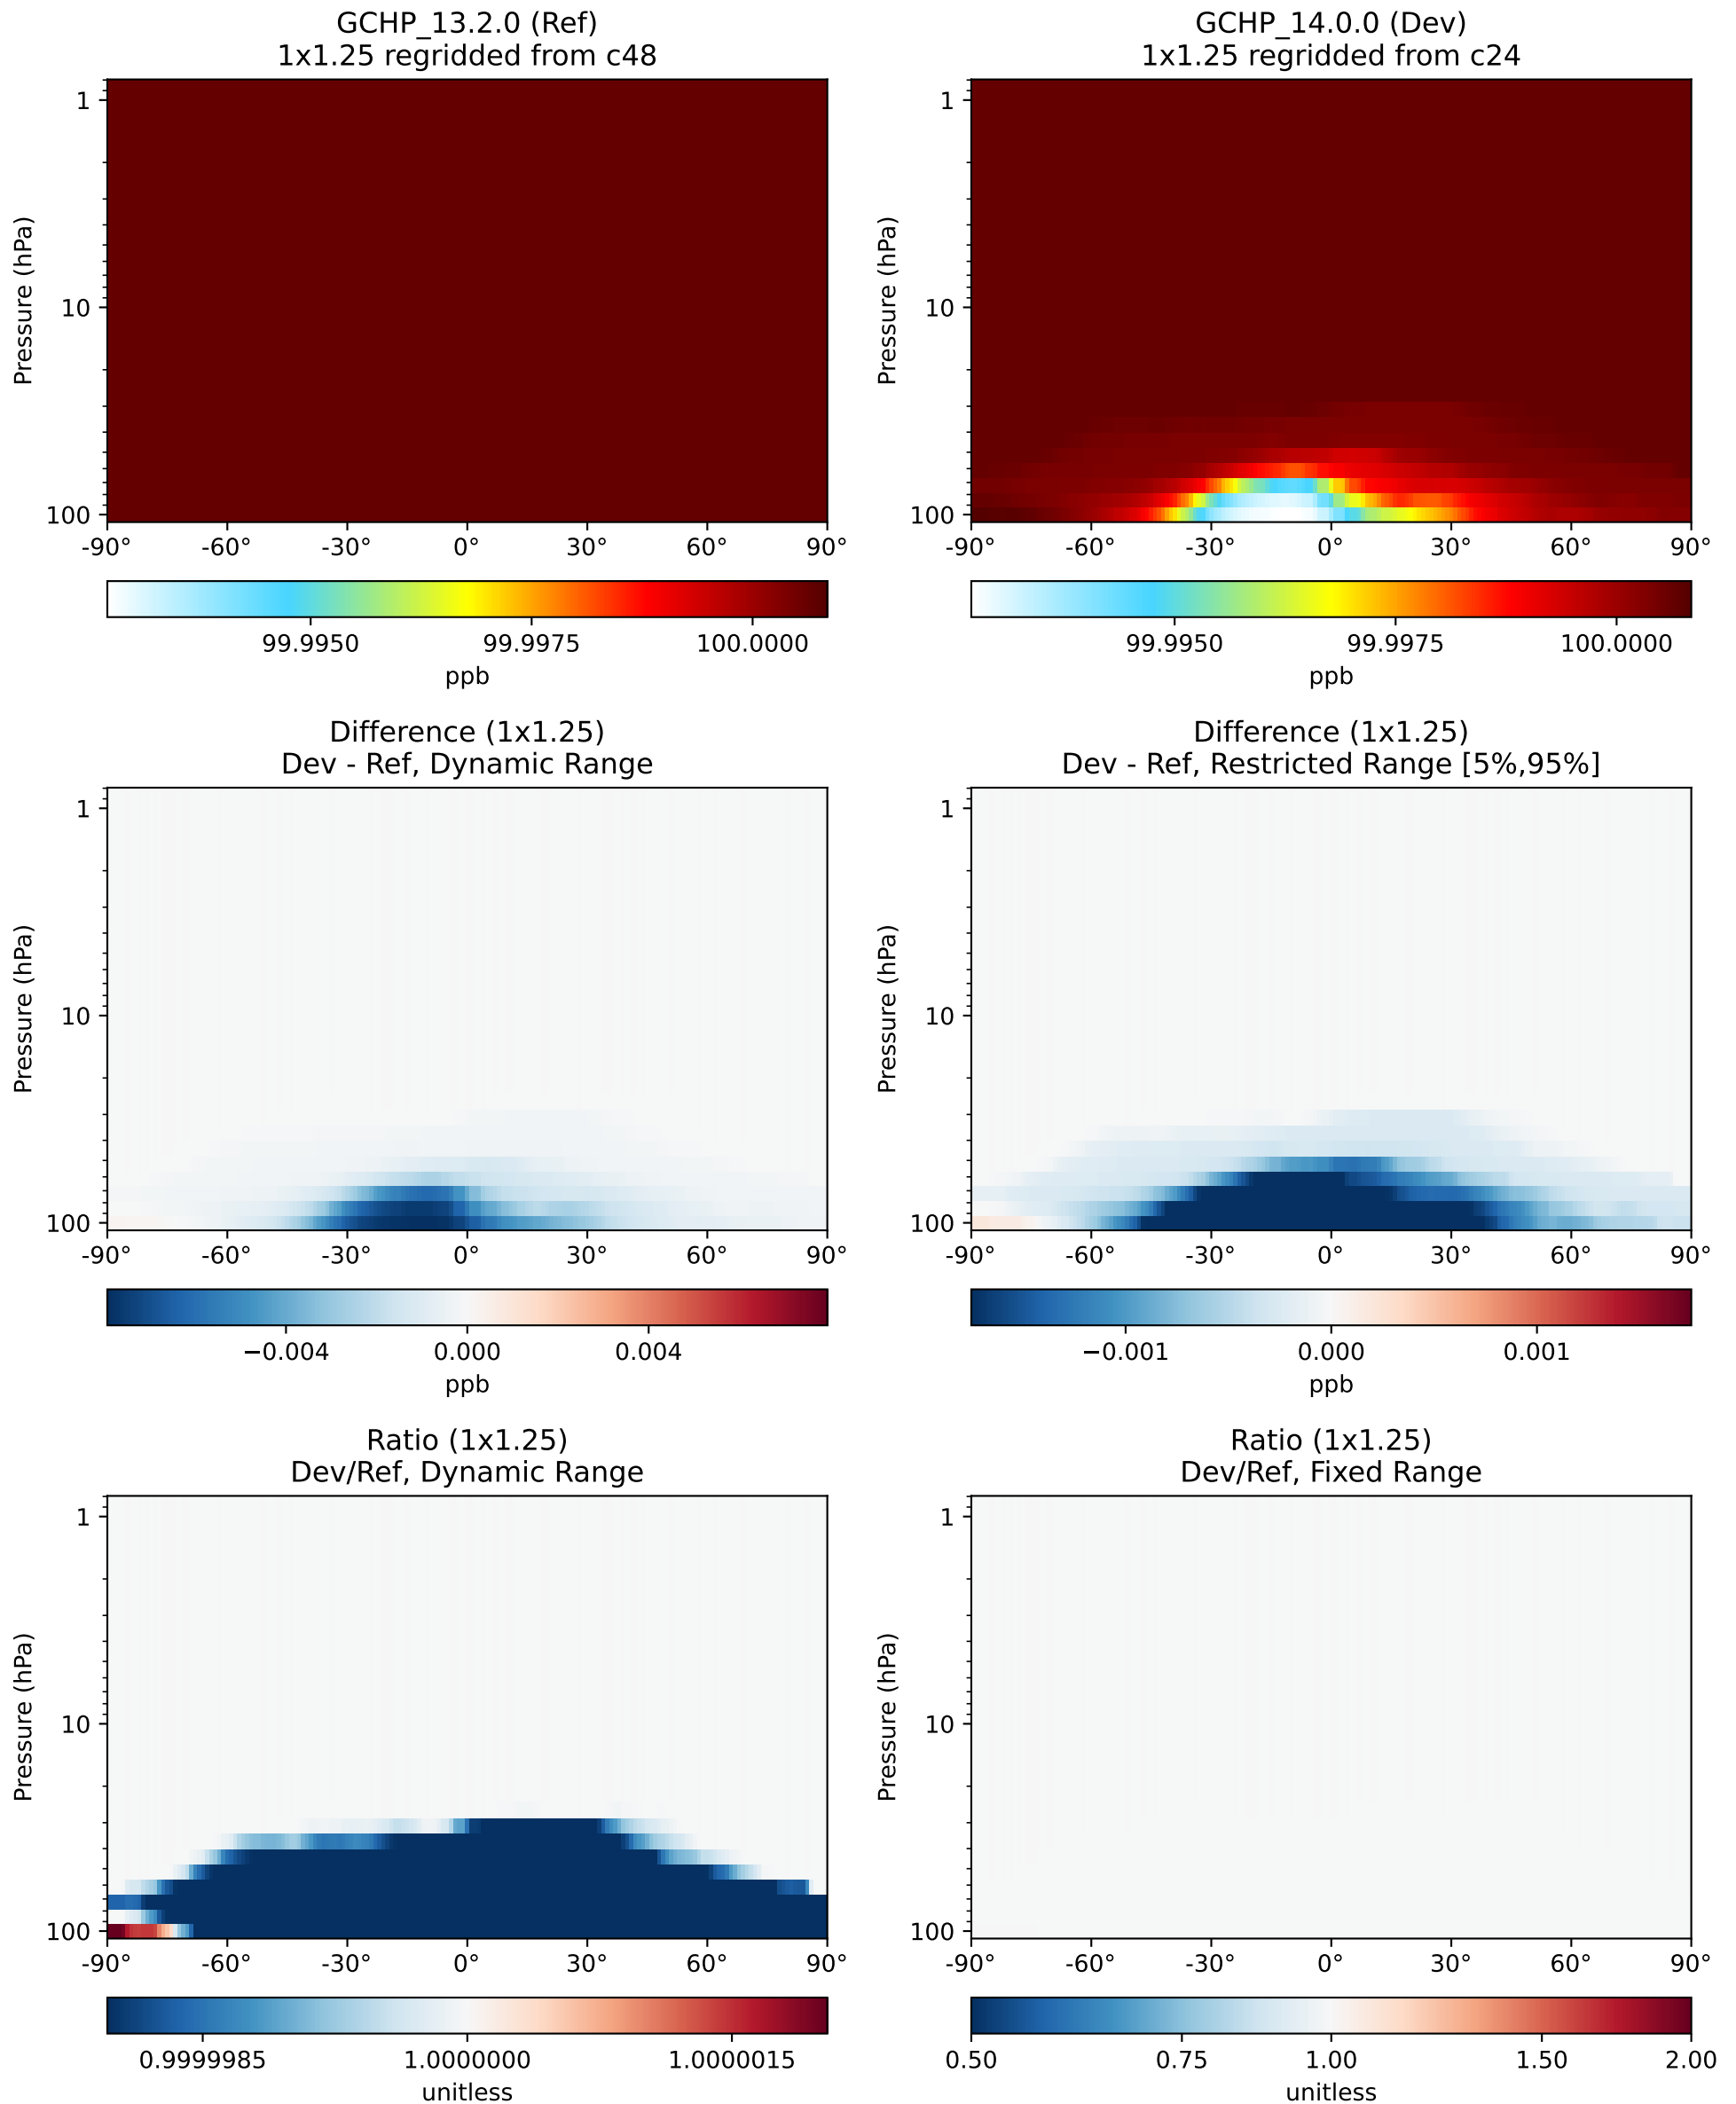

# SpeciesConc\_SF6Tracer, Zonal Mean (Jul2019)

# SpeciesConc\_COAnthroEmis25dayTracer, Zonal Mean (Jul2019)