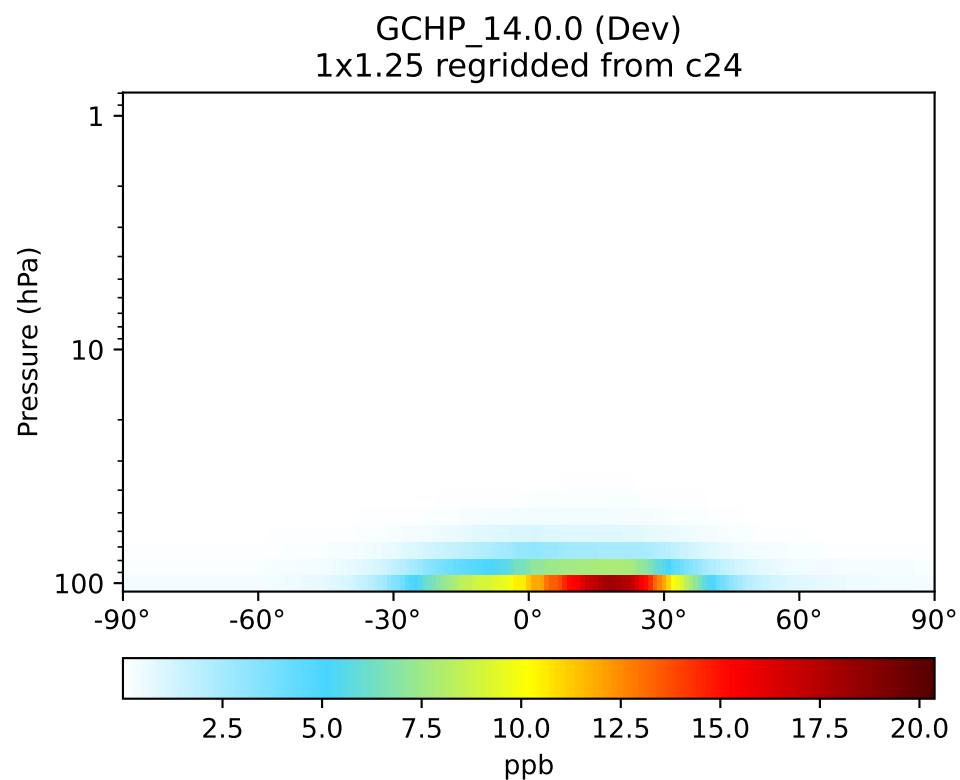

SpeciesConc_COAnthroEmis50dayTracer, Zonal Mean (Jul2019)