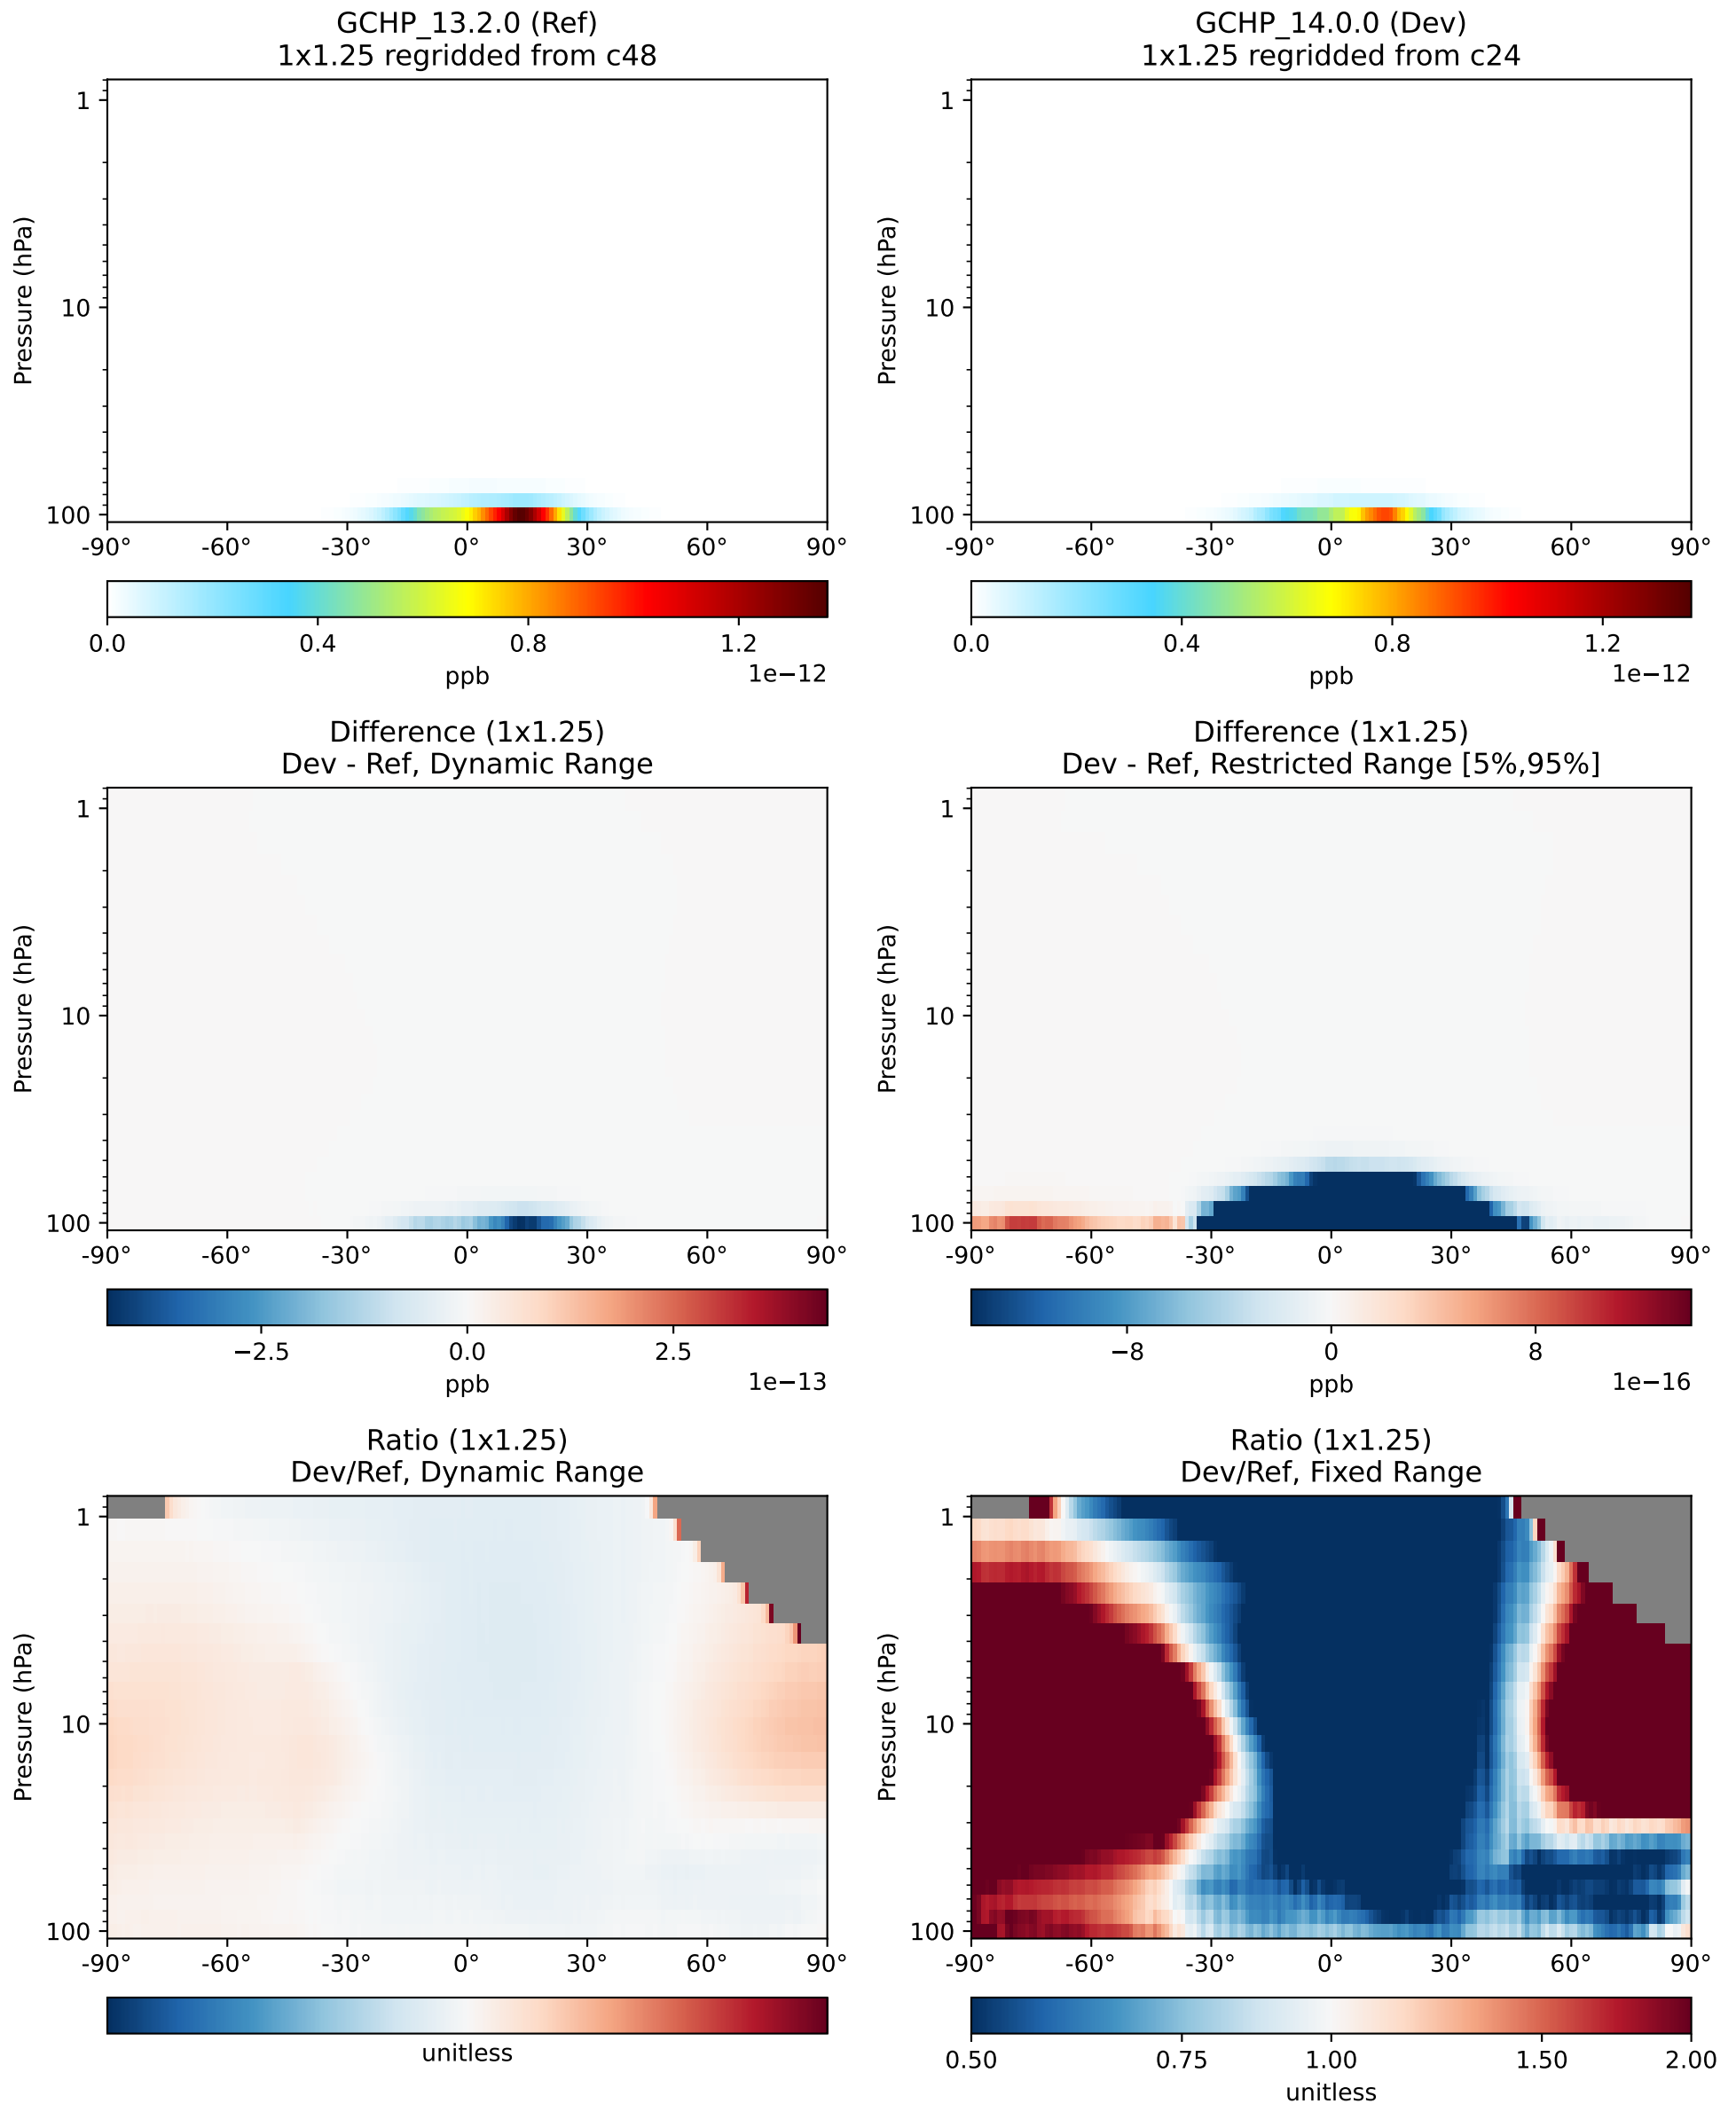

SpeciesConc_CH3ITracer, Zonal Mean (Jul2019)