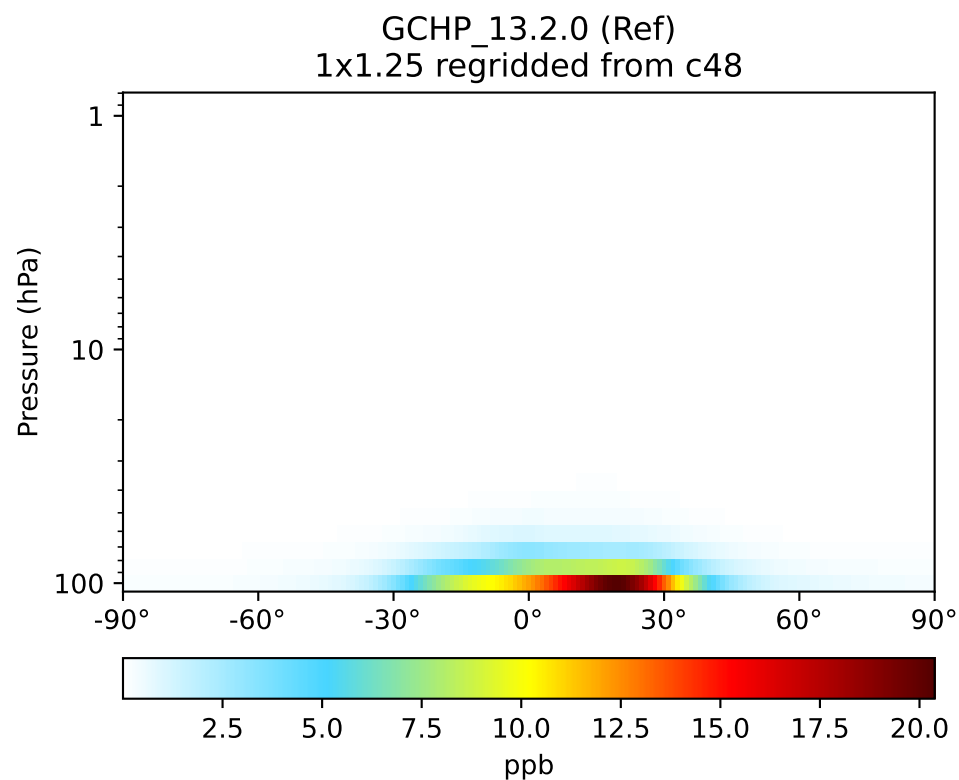

SpeciesConc_COAnthroEmis50dayTracer, Zonal Mean (Jul2019)