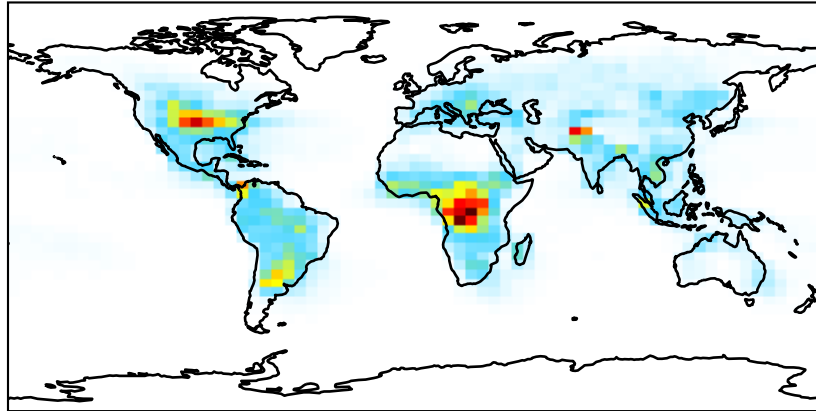

EmisNO_Lightning (AnnualMean)

GCC_14.0.0 (Ref)
4.0x5.0

GCC_14.2.0 (Dev)
4.0x5.0

Difference
Dev - Ref, Dynamic Range

Difference
Dev - Ref, Restricted Range [5%,95%]

Ratio
Dev/Ref, Dynamic Range

Ratio
Dev/Ref, Fixed Range