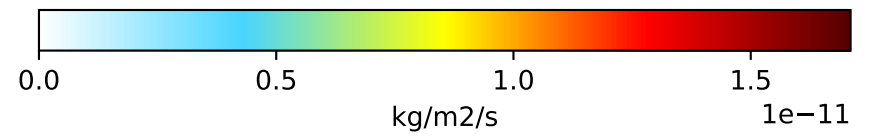

EmisNO_Lightning (AnnualMean)

GCC_14.0.0 (Ref)
4.0x5.0

GCC_14.2.0 (Dev)
4.0x5.0

Difference
Dev - Ref, Dynamic Range

Difference
Dev - Ref, Restricted Range [5%,95%]

Ratio
Dev/Ref, Dynamic Range

Ratio
Dev/Ref, Fixed Range