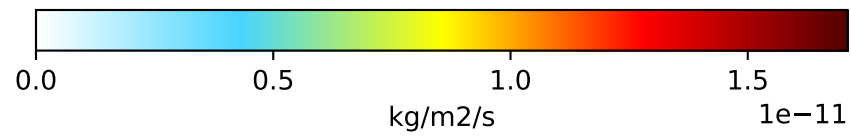

EmisNO_Lightning (AnnualMean)

GCC_14.0.0 (Ref)
4.0x5.0

GCC_14.2.0 (Dev)
4.0x5.0

Difference
Dev - Ref, Dynamic Range

Difference
Dev - Ref, Restricted Range [5%,95%]

Ratio
Dev/Ref, Dynamic Range

Ratio
Dev/Ref, Fixed Range