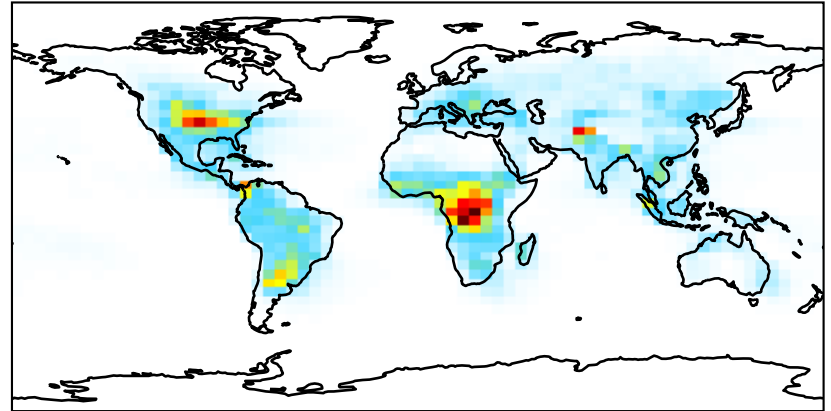

EmisNO_Lightning (AnnualMean)

GCC_14.0.0 (Ref)
4.0x5.0

GCC_14.2.0 (Dev)
4.0x5.0

Difference
Dev - Ref, Dynamic Range

Difference
Dev - Ref, Restricted Range [5%,95%]

Ratio
Dev/Ref, Dynamic Range

Ratio
Dev/Ref, Fixed Range