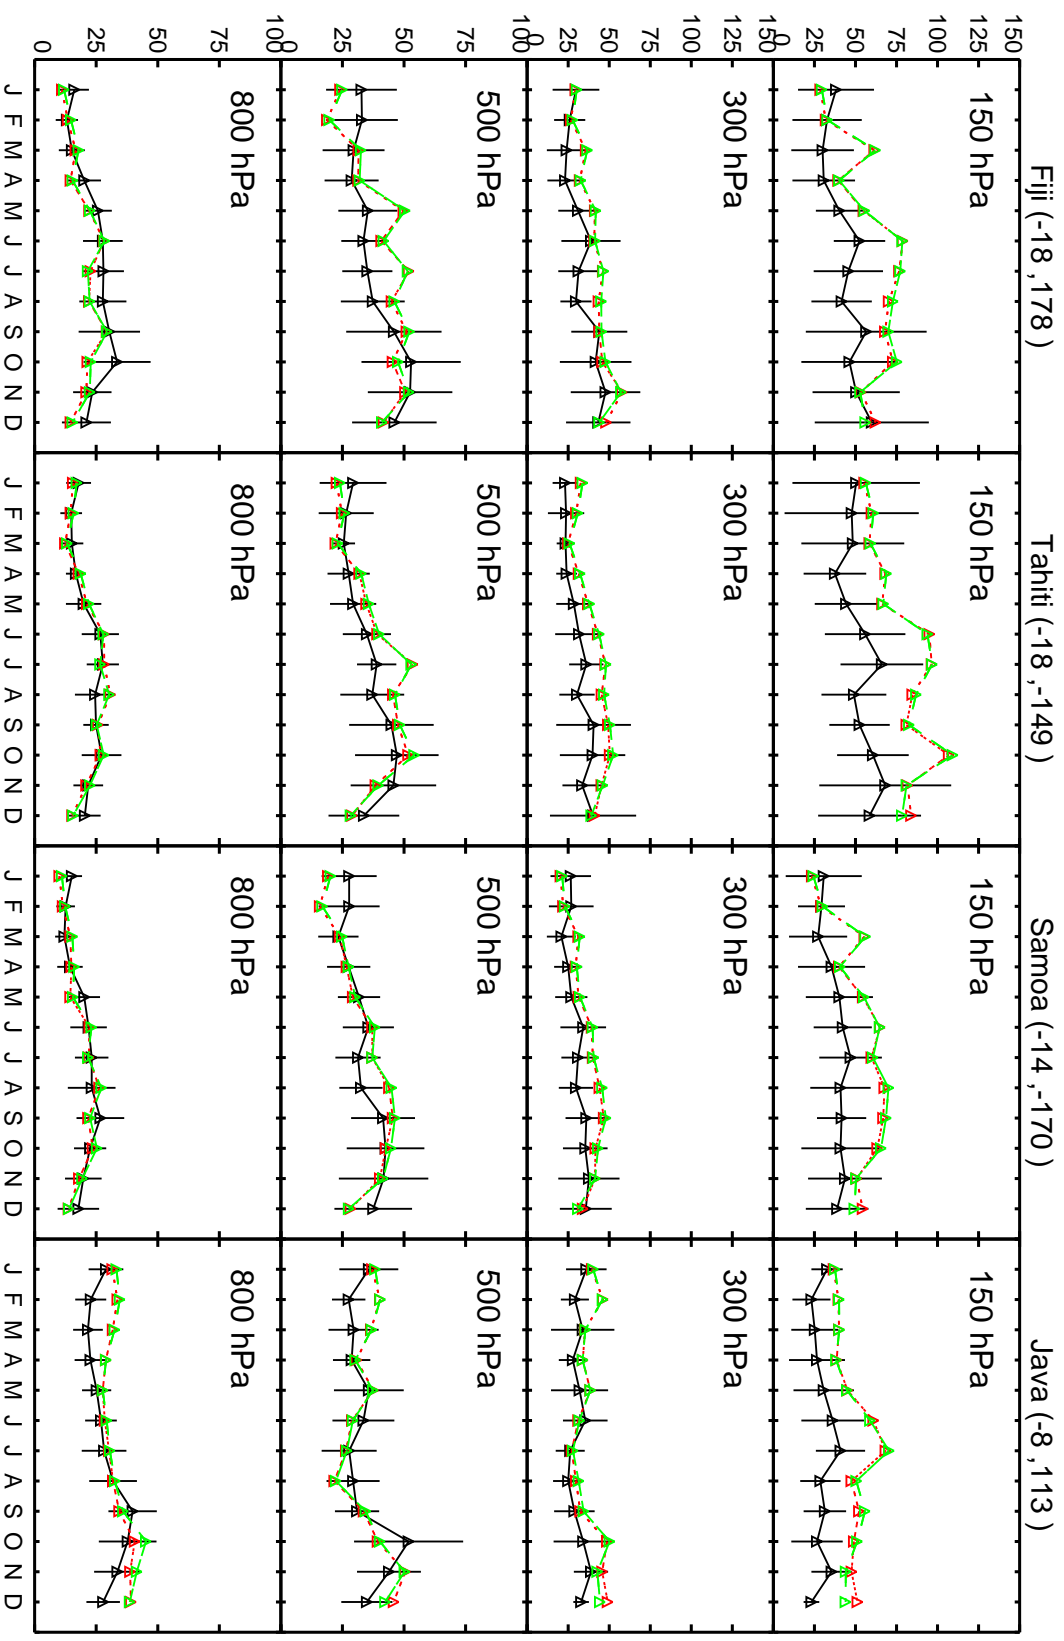

Red: GCC_14.0.0 (2019); Green: GCC_14.2.0 (2019)

Red: GCC_14.0.0 (2019); Green: GCC_14.2.0 (2019)